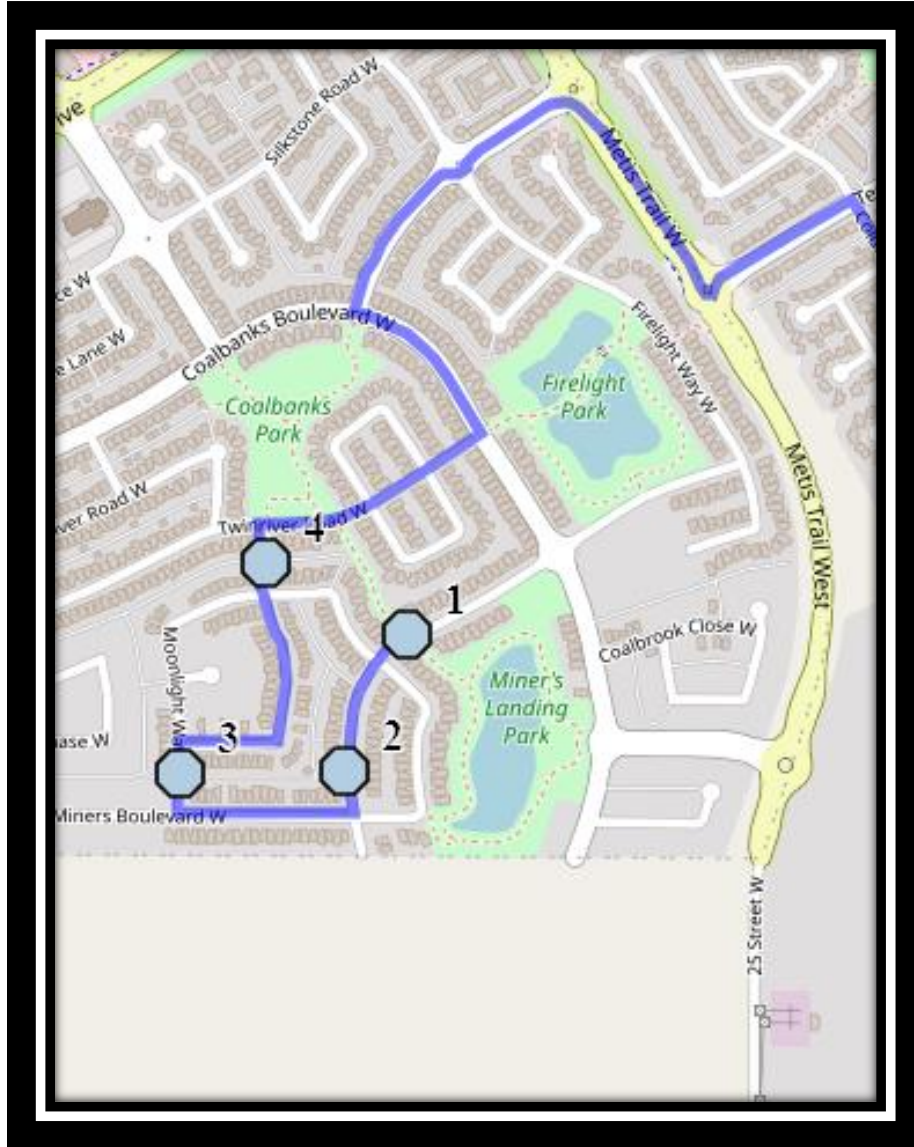

Fairbairn W2

REVISED: August 25th, 2023

EFFECTIVE: September 5th, 2023

PM Route Same Direction as AM

Senator Joyce Fairbairn – 301 Rocky Mountain Blvd West – (403) 381-2977

Please arrive 10 minutes before scheduled pick up and drop off times. Times shown may vary due to weather & traffic conditions.
Bus routes and maps are subject to change. For the most up-to-date version, visit www.southland.ca/lethbridge.

Fairbairn W2

REVISED: August 25th, 2023

EFFECTIVE: September 5th, 2023

Monday – Friday

#1 - 8:23 AM - Moonlight Blvd West Southbound - east of Moonlight Way at walkway entrance

#2 - 8:25 AM - Moonlight Blvd West Southbound - north of Miners at alley

#5 - 4:14 PM - Twinriver Lane West Northbound - at alley

Senator Joyce Fairbairn – 301 Rocky Mountain Blvd West – (403) 381-2977

Please arrive 10 minutes before scheduled pick up and drop off times. Times shown may vary due to weather & traffic conditions.

#5 - 12:07 PM - Twinriver Lane West Northbound - at alley

Senator Joyce Fairbairn – 301 Rocky Mountain Blvd West – (403) 381-2977

Please arrive 10 minutes before scheduled pick up and drop off times. Times shown may vary due to weather & traffic conditions.