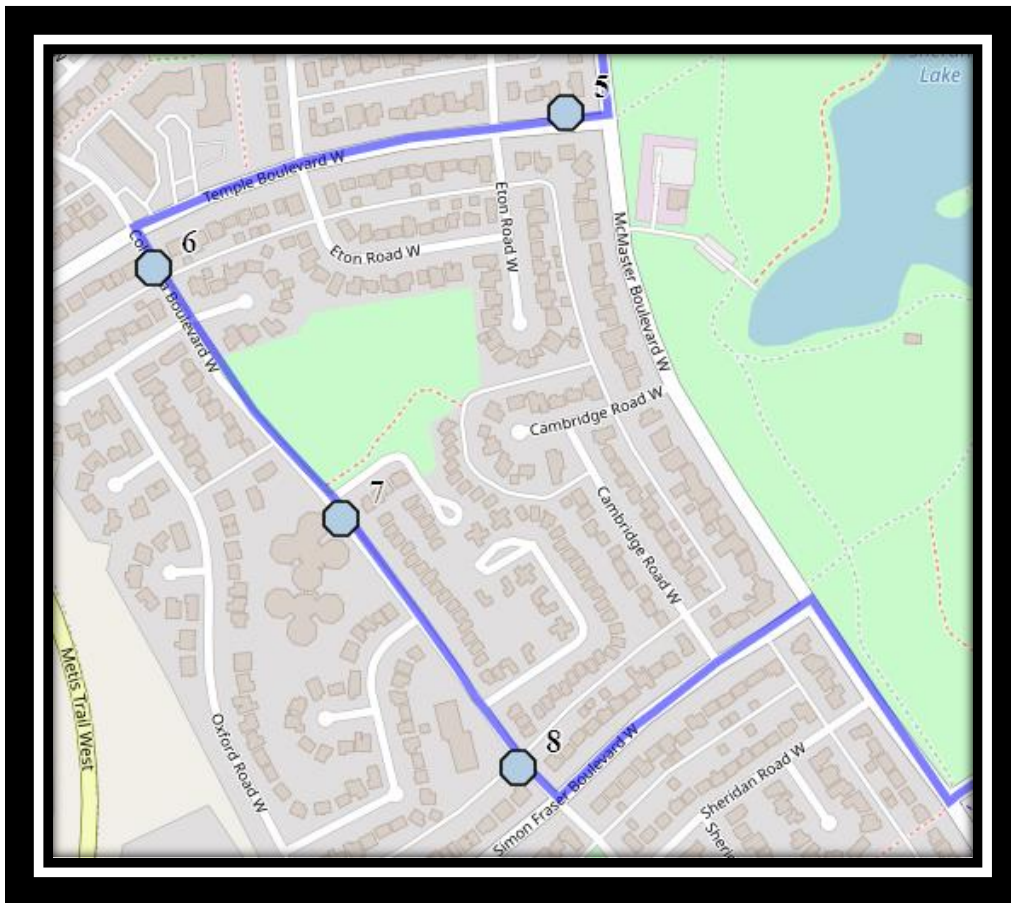

Fairbairn W4

REVISED: August 11th, 2023

EFFECTIVE: September 5th, 2023

PM Route Stops 6-8 then Stops 1 – 5

Senator Joyce Fairbairn – 301 Rocky Mountain Blvd West – (403) 381-2977

Please arrive 10 minutes before scheduled pick up and drop off times. Times shown may vary due to weather & traffic conditions.
Bus routes and maps are subject to change. For the most up-to-date version, visit www.southland.ca/lethbridge.

Fairbairn W4

REVISED: August 11th, 2023

EFFECTIVE: September 5th, 2023

Senator Joyce Fairbairn – 301 Rocky Mountain Blvd West – (403) 381-2977

Please arrive 10 minutes before scheduled pick up and drop off times. Times shown may vary due to weather & traffic conditions.

Bus routes and maps are subject to change. For the most up-to-date version, visit www.southland.ca/lethbridge.

Fairbairn W4

REVISED: August 11th, 2023

EFFECTIVE: September 5th, 2023

Senator Joyce Fairbairn – 301 Rocky Mountain Blvd West – (403) 381-2977

Fairbairn W4

REVISED: August 11th, 2023

EFFECTIVE: September 5th, 2023

Monday – Friday

#1 - 8:20 AM - Columbia Blvd W Westbound - west edge of church lot

#2 - 8:21 AM - Columbia Blvd W Westbound -west of Lafayette Blvd at intersection