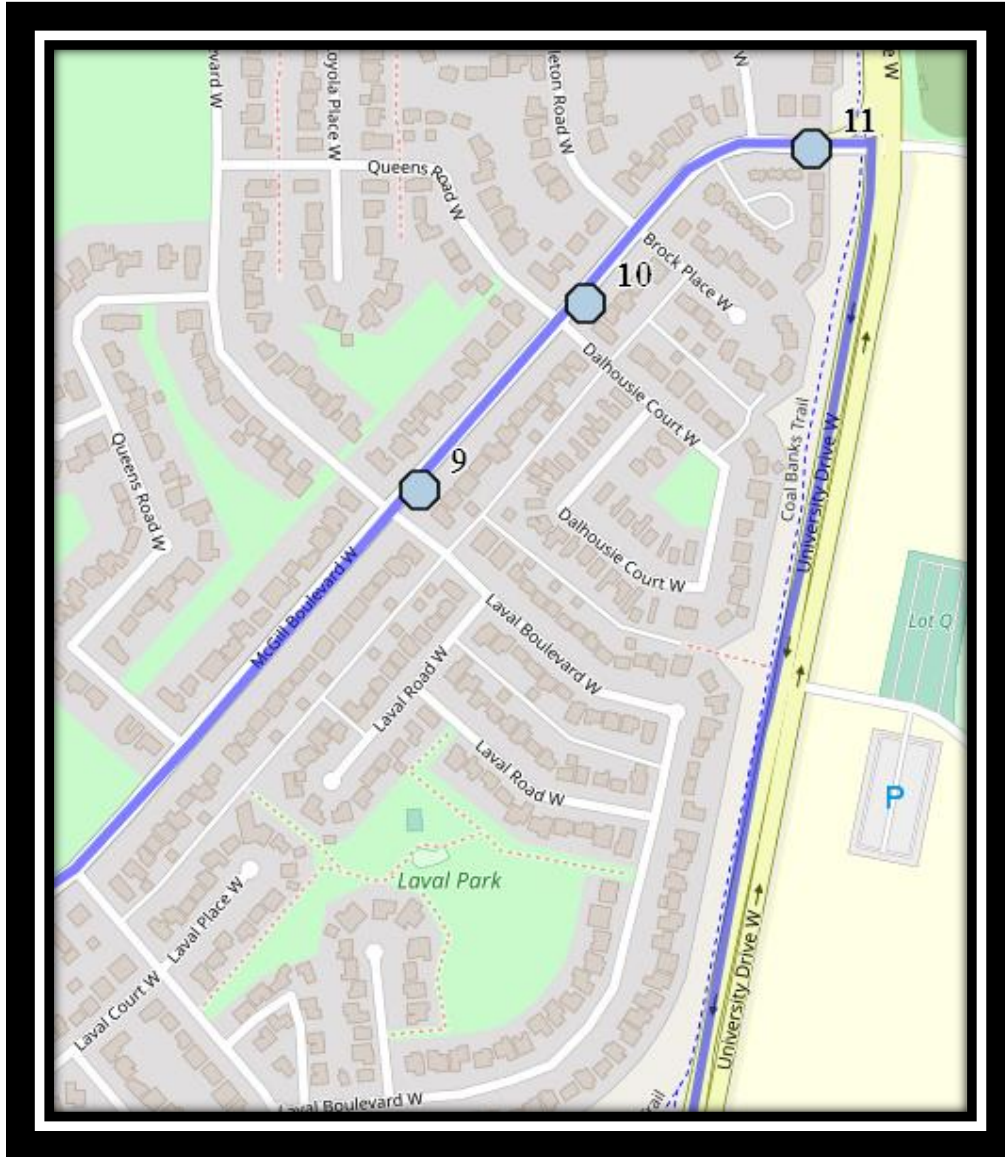

Fairbairn W4

REVISED: August 11th, 2023

EFFECTIVE: September 5th, 2023

PM Route Stops 6-8 then Stops 1 – 5

Senator Joyce Fairbairn – 301 Rocky Mountain Blvd West – (403) 381-2977

Please arrive 10 minutes before scheduled pick up and drop off times. Times shown may vary due to weather & traffic conditions.
Bus routes and maps are subject to change. For the most up-to-date version, visit www.southland.ca/lethbridge.

Fairbairn W4

REVISED: August 11th, 2023

EFFECTIVE: September 5th, 2023

Senator Joyce Fairbairn – 301 Rocky Mountain Blvd West – (403) 381-2977

Please arrive 10 minutes before scheduled pick up and drop off times. Times shown may vary due to weather & traffic conditions.

Bus routes and maps are subject to change. For the most up-to-date version, visit www.southland.ca/lethbridge.

Fairbairn W4

REVISED: August 11th, 2023

EFFECTIVE: September 5th, 2023

Senator Joyce Fairbairn – 301 Rocky Mountain Blvd West – (403) 381-2977

Fairbairn W4

REVISED: August 11th, 2023

EFFECTIVE: September 5th, 2023

Monday – Friday

#1 - 8:20 AM - Columbia Blvd W Westbound - west edge of church lot

#2 - 8:21 AM - Columbia Blvd W Westbound -west of Lafayette Blvd at intersection