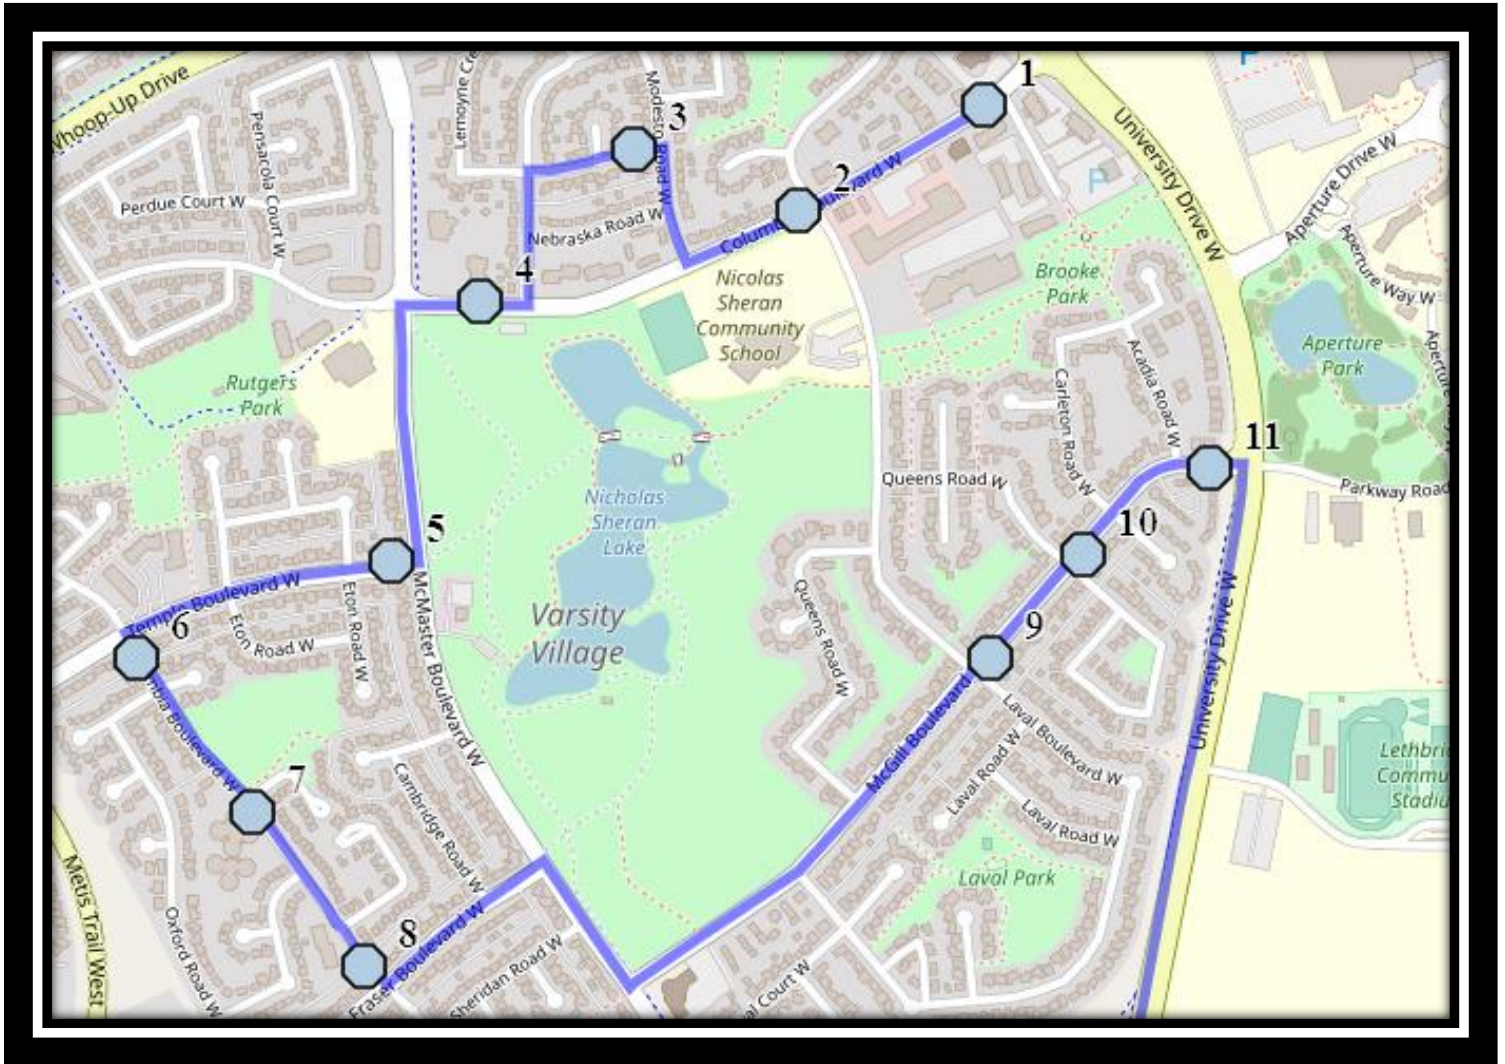

Fairbairn W4

REVISED: August 11th, 2023

EFFECTIVE: September 5th, 2023

PM Route Stops 6-8 then Stops 1 – 5

Senator Joyce Fairbairn – 301 Rocky Mountain Blvd West – (403) 381-2977

Please arrive 10 minutes before scheduled pick up and drop off times. Times shown may vary due to weather & traffic conditions.
Bus routes and maps are subject to change. For the most up-to-date version, visit www.southland.ca/lethbridge.

Fairbairn W4

REVISED: August 11th, 2023

EFFECTIVE: September 5th, 2023

Senator Joyce Fairbairn – 301 Rocky Mountain Blvd West – (403) 381-2977

Please arrive 10 minutes before scheduled pick up and drop off times. Times shown may vary due to weather & traffic conditions.

Fairbairn W4

REVISED: August 11th, 2023

EFFECTIVE: September 5th, 2023

Monday – Friday

#1 - 8:20 AM - Columbia Blvd W Westbound - west edge of church lot

#2 - 8:21 AM - Columbia Blvd W Westbound -west of Lafayette Blvd at intersection

#10 - 12:08 PM - Columbia Blvd West Southbound - south of Temple Blvd at alley

#11 - 12:10 PM - Columbia Blvd W Southbound - south of Columbia Bay at intersection

#12 - 12:11 PM - Columbia Blvd West Southbound - north of Simon Fraser at alley