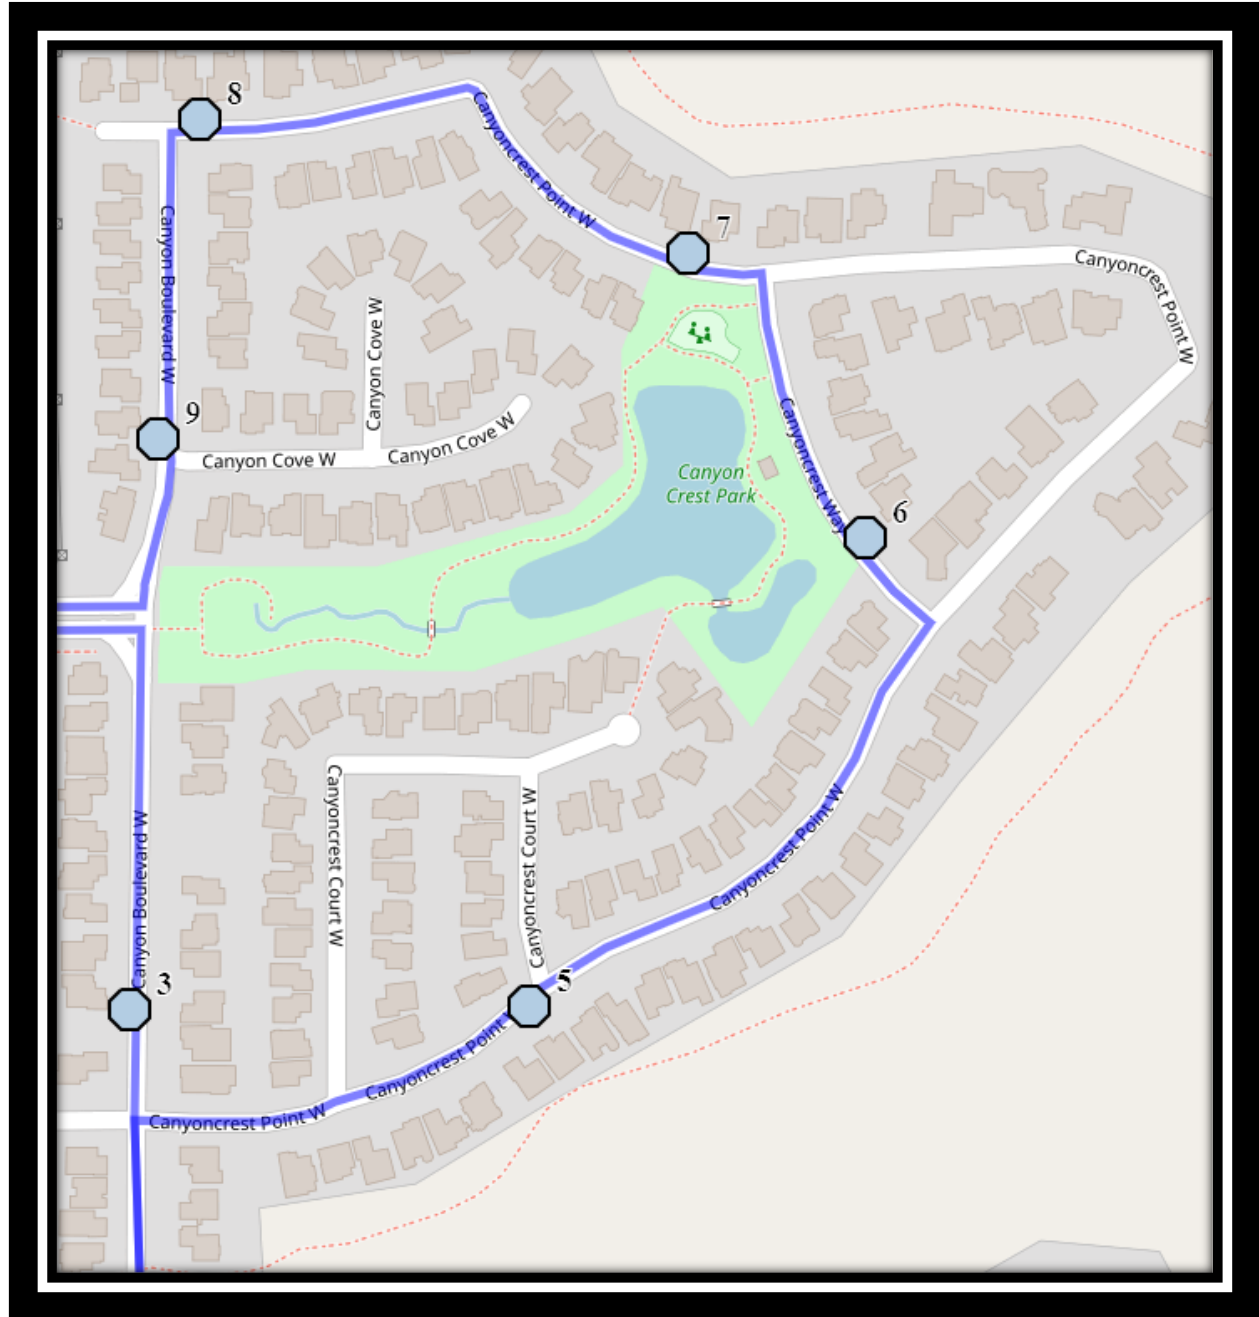

Fairbairn W5

REVISED: August 11th, 2023

EFFECTIVE: September 5th, 2023

PM Route Same Direction as AM

Senator Joyce Fairbairn – 301 Rocky Mountain Blvd West – (403) 381-2977

Please arrive 10 minutes before scheduled pick up and drop off times. Times shown may vary due to weather & traffic conditions.

Bus routes and maps are subject to change. For the most up-to-date version, visit www.southland.ca/lethbridge.

Fairbairn W5

REVISED: August 11th, 2023

EFFECTIVE: September 5th, 2023

Senator Joyce Fairbairn – 301 Rocky Mountain Blvd West – (403) 381-2977

Fairbairn W5

REVISED: August 11th, 2023

EFFECTIVE: September 5th, 2023

Senator Joyce Fairbairn – 301 Rocky Mountain Blvd West – (403) 381-2977

Please arrive 10 minutes before scheduled pick up and drop off times. Times shown may vary due to weather & traffic conditions.

Fairbairn W5

REVISED: August 11th, 2023

EFFECTIVE: September 5th, 2023

Monday – Friday

#1 - 8:19 AM - Canyon Parkway West Eastbound - east of Canyon Ridge at second lamp post

#2 - 8:20 AM - Canyon Parkway West Eastbound - east of Canyon Estates Lane power boxes