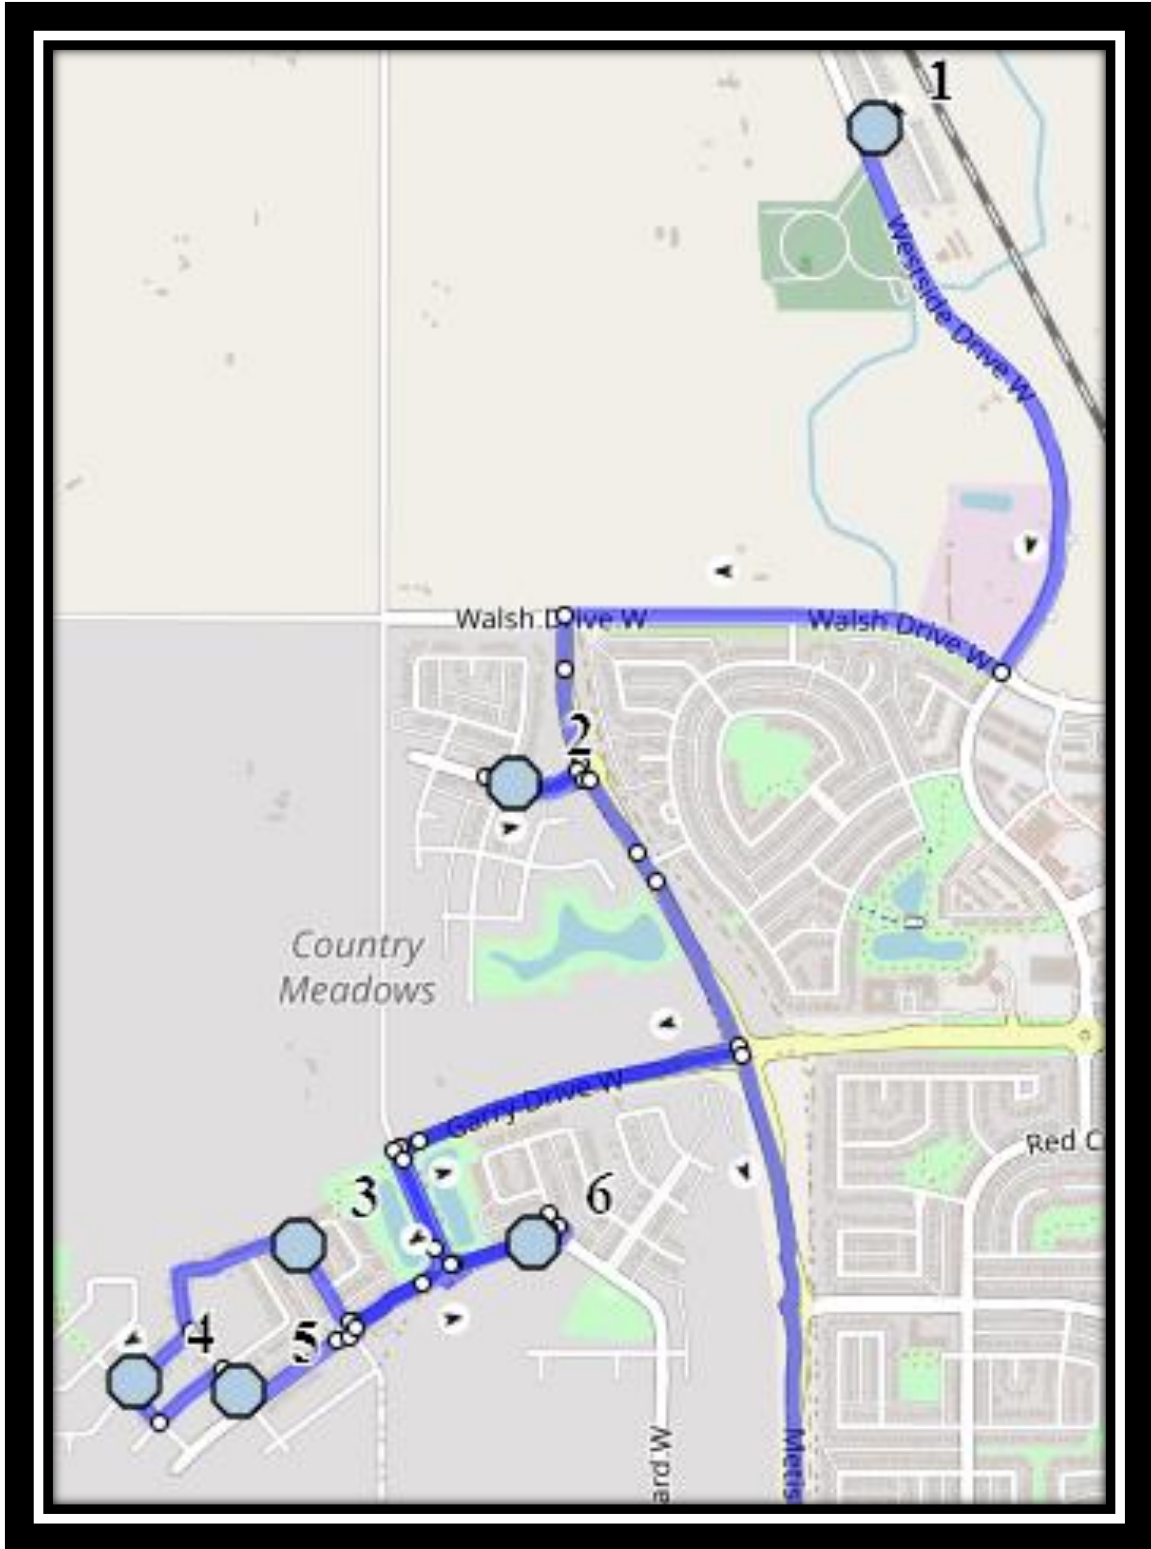

G.S. Lakie W1

REVISED: August 15th, 2023

EFFECTIVE: September 5th, 2023

AM Route

G.S. Lakie – 50 Blackfoot Blvd West – (403) 327-3465

Please arrive 10 minutes before scheduled pick up and drop off times. Times shown may vary due to weather & traffic conditions.
Bus routes and maps are subject to change. For the most up-to-date version, visit www.southland.ca/lethbridge.

G.S. Lakie W1

REVISED: August 15th, 2023

EFFECTIVE: September 5th, 2023

PM Route

G.S. Lakie – 50 Blackfoot Blvd West – (403) 327-3465

Please arrive 10 minutes before scheduled pick up and drop off times. Times shown may vary due to weather & traffic conditions.
Bus routes and maps are subject to change. For the most up-to-date version, visit www.southland.ca/lethbridge.

G.S. Lakie W1

REVISED: August 15th, 2023

EFFECTIVE: September 5th, 2023

Monday – Friday

- #1 - 7:29 AM - Westside Drive W Westbound - Trailer Park Mailboxes (SE)
- #2 - 7:32 AM - Country Meadows Blvd W Westbound - east of Crocus at fence
- #3 - 7:35 AM - Northlander Road West - south of Northlander Bend at power boxes
- #4 - 7:36 AM - Northlander Lane West Westbound - east of Pacific at the corner
- #5 - 7:37 AM - Northlander Bend West Southbound - north of Aquitania at alley
- #6 - 7:39 AM - Aquitania Blvd W Eastbound - west of traffic circle
- #7 - 7:45 AM - G.S. Lakie Middle

Monday-Tuesday-Thursday

- #1 - 3:02 PM - G.S. Lakie Middle
- #2 - 3:06 PM - Northlander Road West - south of Northlander Bend at power boxes
- #3 - 3:07 PM - Northlander Lane West Westbound - east of Pacific at the corner
- #4 - 3:08 PM - Northlander Bend West Southbound - north of Aquitania at alley
- #5 - 3:10 PM - Aquitania Blvd W Eastbound - west of traffic circle
- #6 - 3:13 PM - Country Meadows Blvd W Westbound - east of Crocus at fence
- #7 - 3:17 PM - Westside Drive W Westbound - Trailer Park Mailboxes (W)