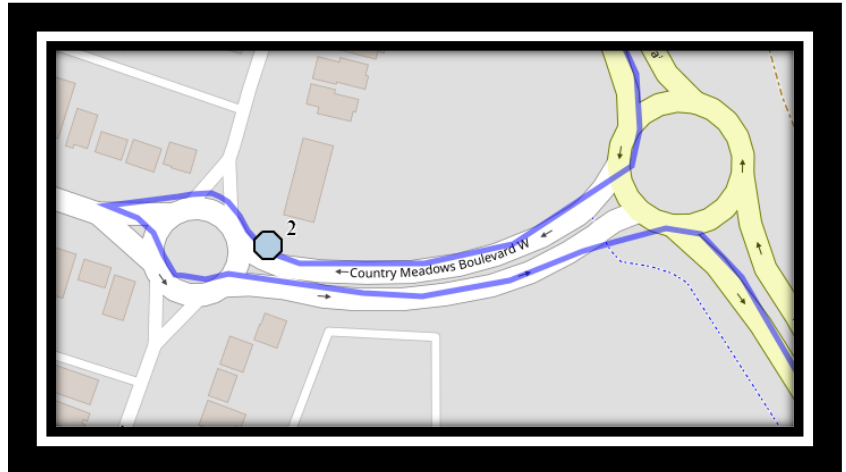

G.S. Lakie W1

REVISED: August 15th, 2023

EFFECTIVE: September 5th, 2023

AM Route

G.S. Lakie – 50 Blackfoot Blvd West – (403) 327-3465

Please arrive 10 minutes before scheduled pick up and drop off times. Times shown may vary due to weather & traffic conditions.
Bus routes and maps are subject to change. For the most up-to-date version, visit www.southland.ca/lethbridge.

G.S. Lakie W1

REVISED: August 15th, 2023

EFFECTIVE: September 5th, 2023

PM Route

G.S. Lakie – 50 Blackfoot Blvd West – (403) 327-3465

Please arrive 10 minutes before scheduled pick up and drop off times. Times shown may vary due to weather & traffic conditions.
Bus routes and maps are subject to change. For the most up-to-date version, visit www.southland.ca/lethbridge.

G.S. Lakie W1

REVISED: August 15th, 2023

EFFECTIVE: September 5th, 2023

Monday – Friday

- #1 - 7:29 AM - Westside Drive W Westbound - Trailer Park Mailboxes (SE)
- #2 - 7:32 AM - Country Meadows Blvd W Westbound - east of Crocus at fence
- #3 - 7:35 AM - Northlander Road West - south of Northlander Bend at power boxes
- #4 - 7:36 AM - Northlander Lane West Westbound - east of Pacific at the corner
- #5 - 7:37 AM - Northlander Bend West Southbound - north of Aquitania at alley
- #6 - 7:39 AM - Aquitania Blvd W Eastbound - west of traffic circle
- #7 - 7:45 AM - G.S. Lakie Middle

Monday-Tuesday-Thursday

- #1 - 3:02 PM - G.S. Lakie Middle
- #2 - 3:06 PM - Northlander Road West - south of Northlander Bend at power boxes
- #3 - 3:07 PM - Northlander Lane West Westbound - east of Pacific at the corner
- #4 - 3:08 PM - Northlander Bend West Southbound - north of Aquitania at alley
- #5 - 3:10 PM - Aquitania Blvd W Eastbound - west of traffic circle
- #6 - 3:13 PM - Country Meadows Blvd W Westbound - east of Crocus at fence
- #7 - 3:17 PM - Westside Drive W Westbound - Trailer Park Mailboxes (W)