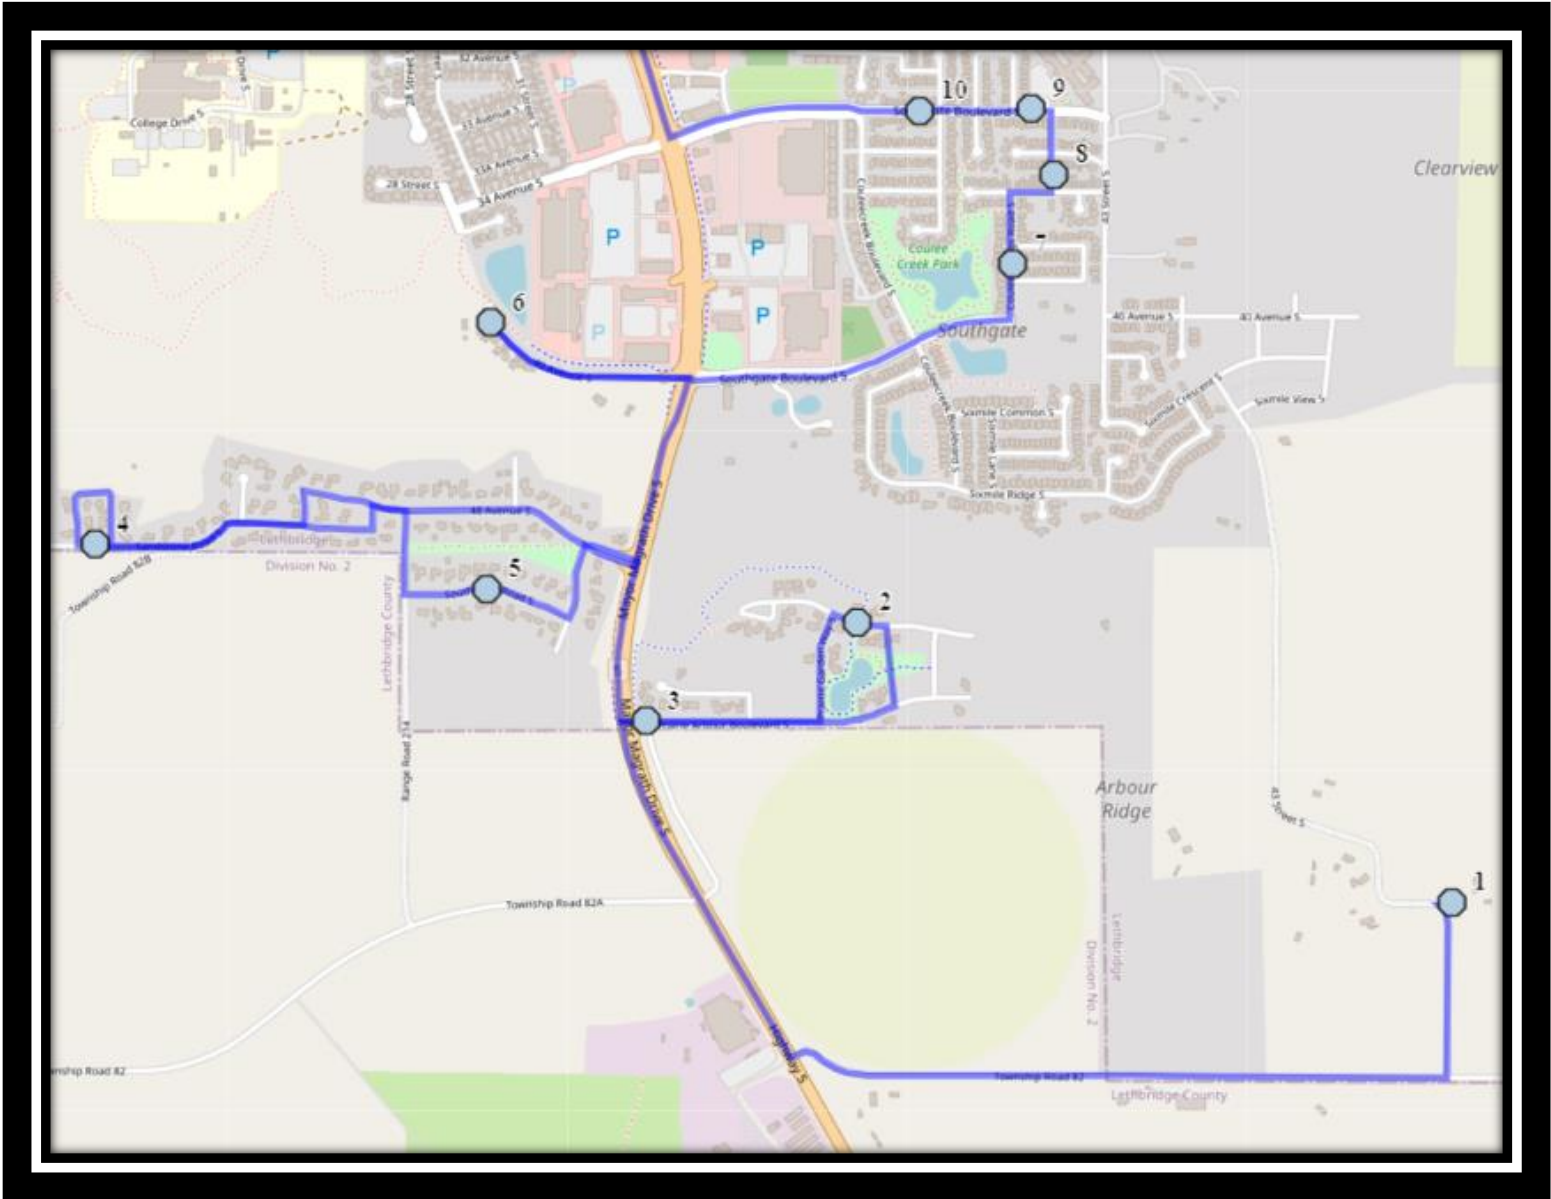

# LCI S1

REVISED: August 31, 2023

EFFECTIVE: September 5, 2023

**AM Route – PM Route additional stop**

**Lethbridge Collegiate Institute – 1701 5 Ave South – (403) 328-9606**

Please arrive 10 minutes before scheduled pick up and drop off times. Times shown may vary due to weather & traffic conditions.

Bus routes and maps are subject to change. For the most up-to-date version, visit [www.southland.ca/lethbridge](http://www.southland.ca/lethbridge).