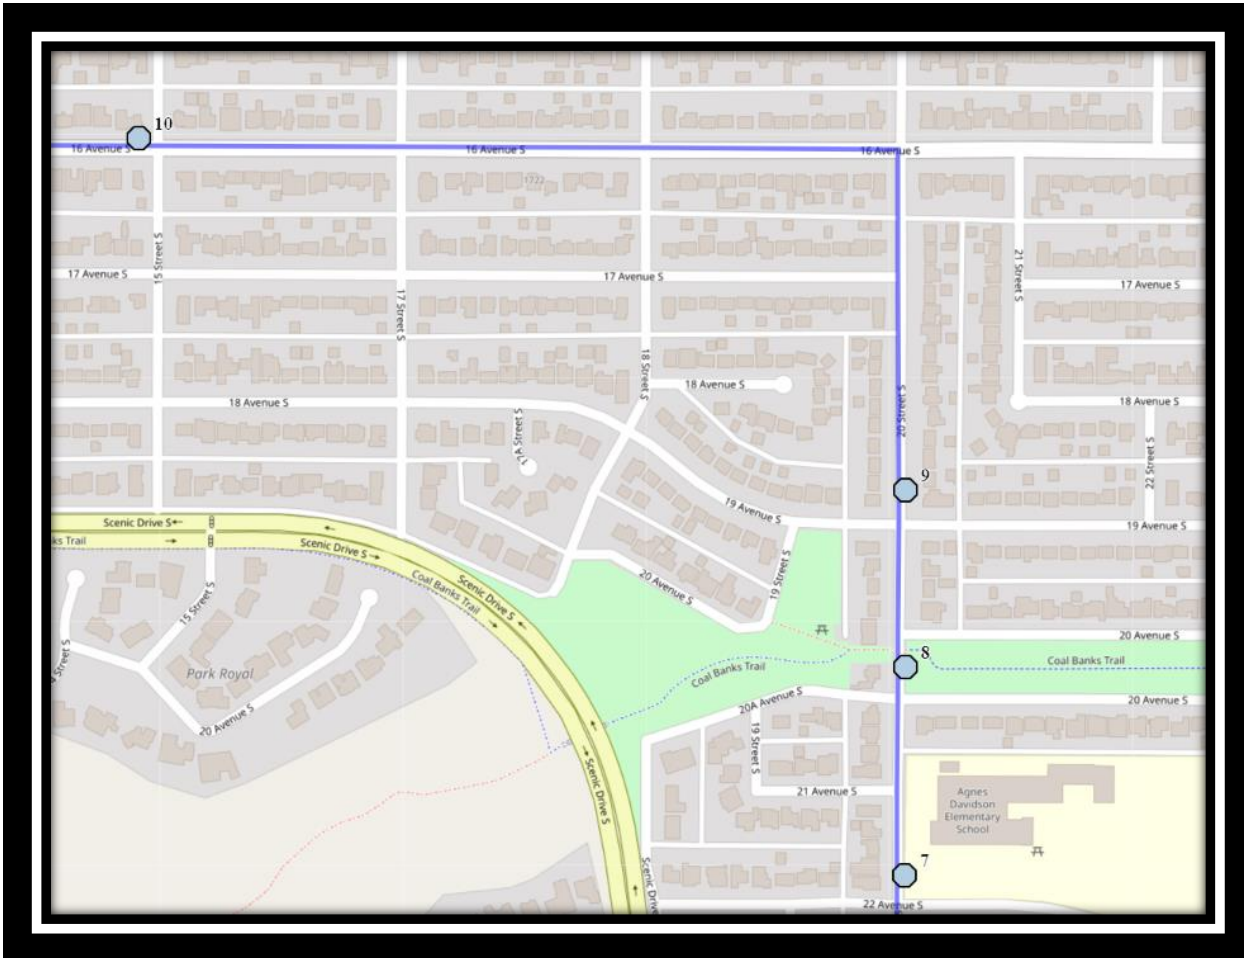

LCI S2

REVISED: August 31, 2023

EFFECTIVE: September 5, 2023

Lethbridge Collegiate Institute – 1701 5 Ave South – (403) 328-9606

Please arrive 10 minutes before scheduled pick up and drop off times. Times shown may vary due to weather & traffic conditions.

Bus routes and maps are subject to change. For the most up-to-date version, visit www.southland.ca/lethbridge.