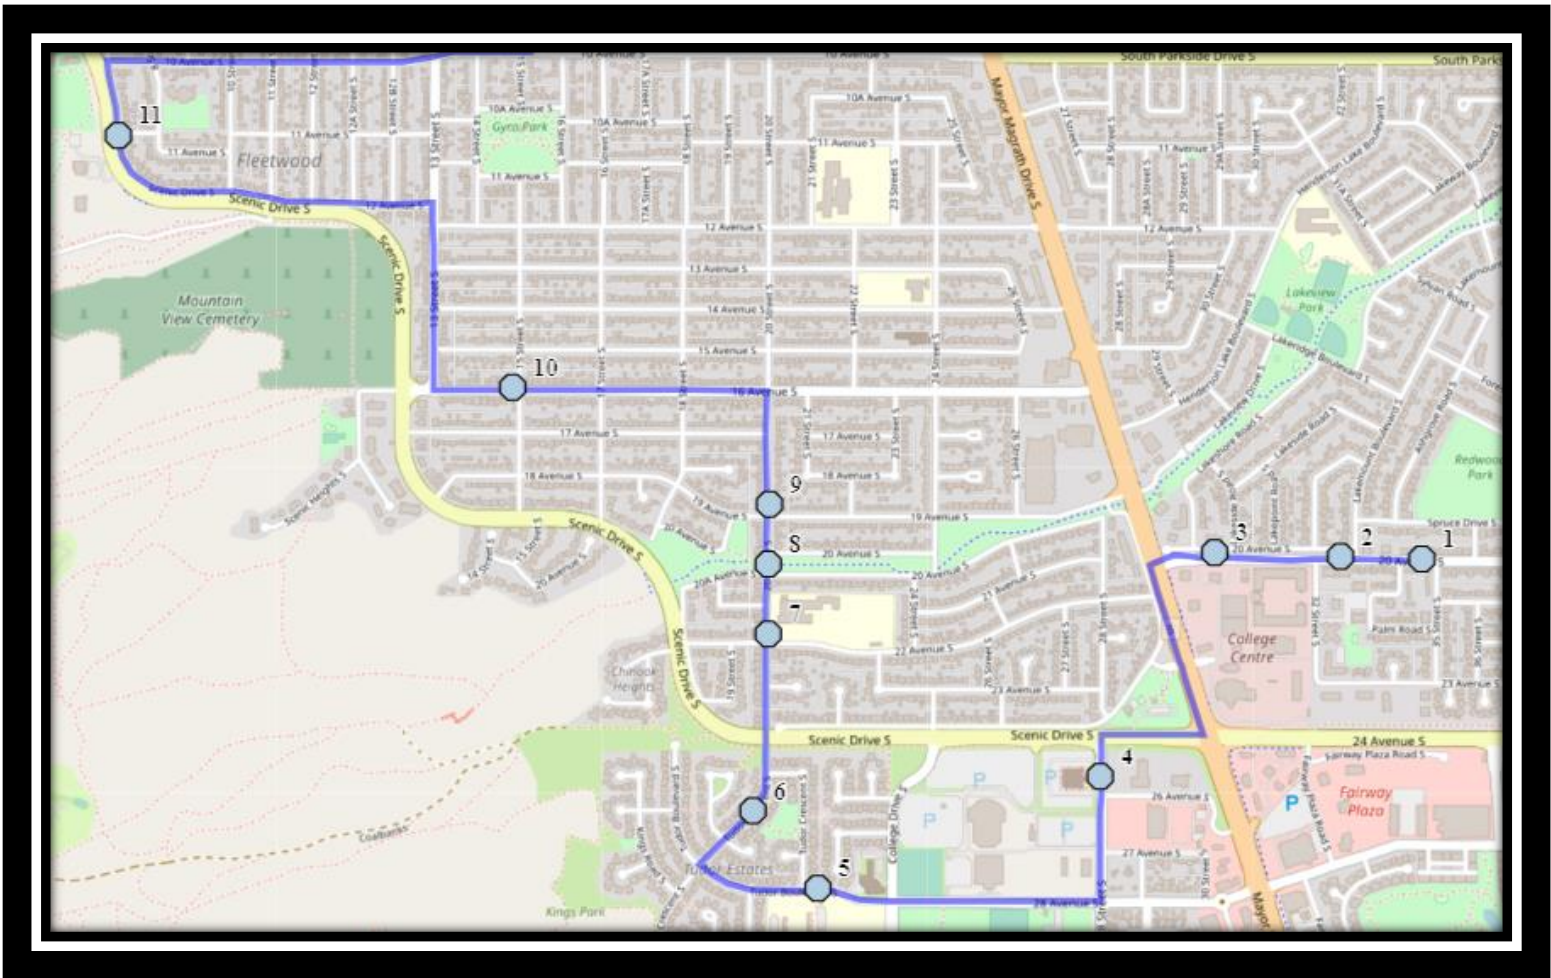

LCI S2

REVISED: August 31, 2023

EFFECTIVE: September 5, 2023

Lethbridge Collegiate Institute – 1701 5 Ave South – (403) 328-9606

Please arrive 10 minutes before scheduled pick up and drop off times. Times shown may vary due to weather & traffic conditions.

Bus routes and maps are subject to change. For the most up-to-date version, visit www.southland.ca/lethbridge.