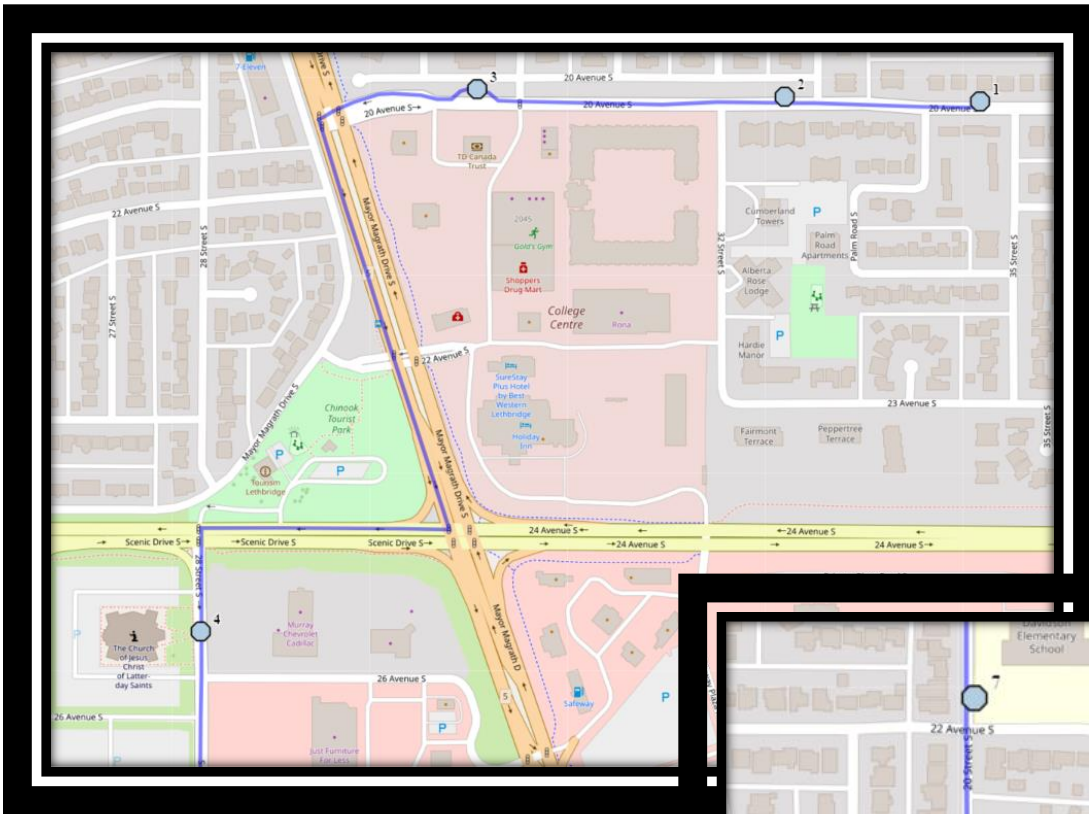

LCI S2

REVISED: August 31, 2023

EFFECTIVE: September 5, 2023

Lethbridge Collegiate Institute – 1701 5 Ave South – (403) 328-9606

Please arrive 10 minutes before scheduled pick up and drop off times. Times shown may vary due to weather & traffic conditions.

Bus routes and maps are subject to change. For the most up-to-date version, visit www.southland.ca/lethbridge.