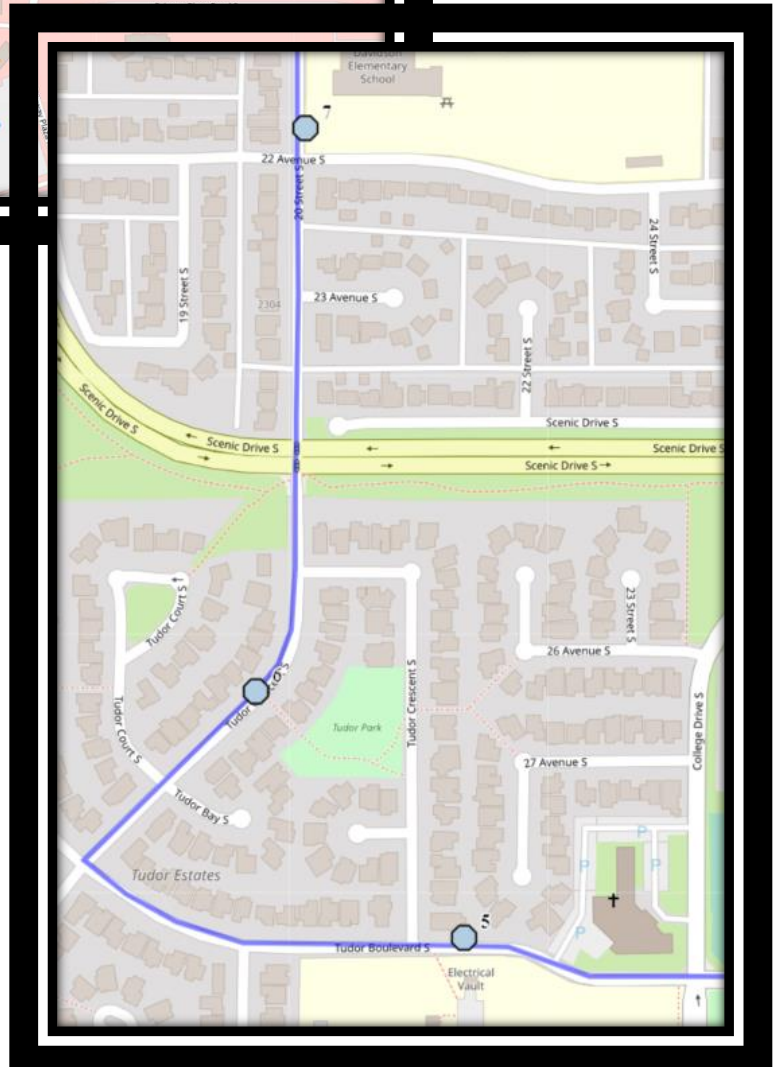

LCI S2

REVISED: August 31, 2023

EFFECTIVE: September 5, 2023

Lethbridge Collegiate Institute – 1701 5 Ave South – (403) 328-9606

Please arrive 10 minutes before scheduled pick up and drop off times. Times shown may vary due to weather & traffic conditions.

Bus routes and maps are subject to change. For the most up-to-date version, visit www.southland.ca/lethbridge.