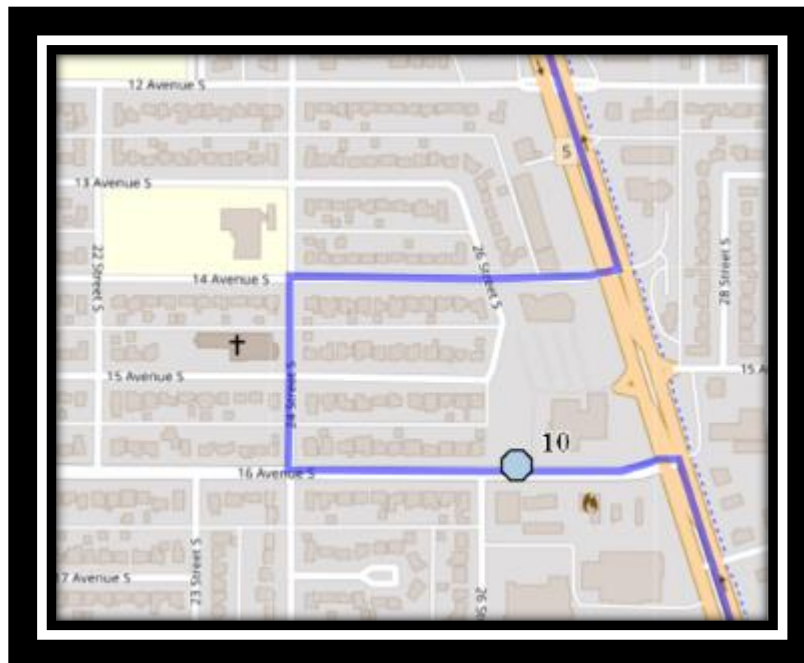

LCI S3

REVISED: August 31, 2023

EFFECTIVE: September 5, 2023

Lethbridge Collegiate Institute – 1701 5 Ave South – (403) 328-9606

Please arrive 10 minutes before scheduled pick up and drop off times. Times shown may vary due to weather & traffic conditions.

Bus routes and maps are subject to change. For the most up-to-date version, visit www.southland.ca/lethbridge.