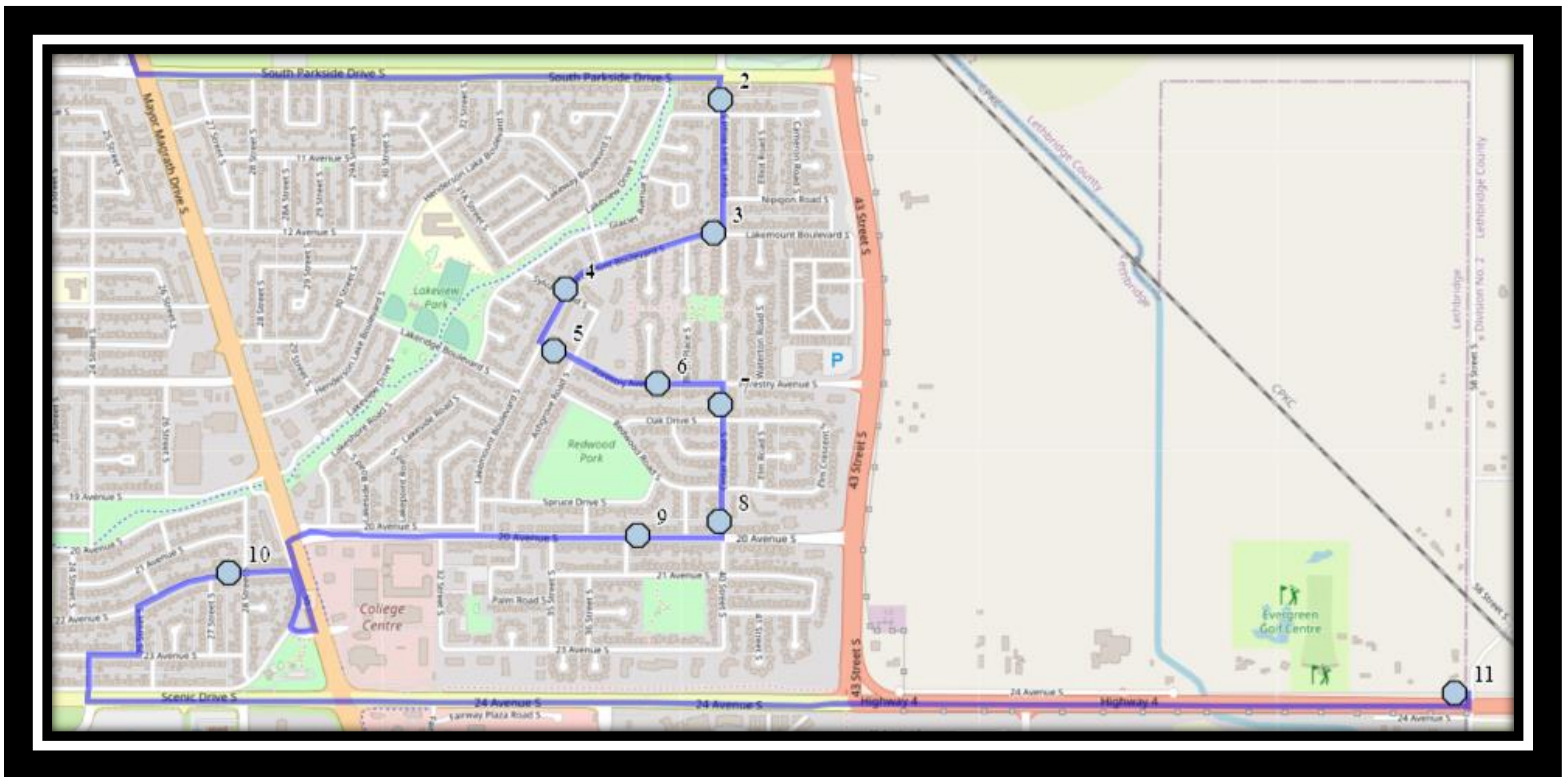

LCI S4

REVISED: August 31, 2023

EFFECTIVE: September 5, 2023

PM Route

Lethbridge Collegiate Institute – 1701 5 Ave South – (403) 328-9606

Please arrive 10 minutes before scheduled pick up and drop off times. Times shown may vary due to weather & traffic conditions.

Bus routes and maps are subject to change. For the most up-to-date version, visit www.southland.ca/lethbridge.