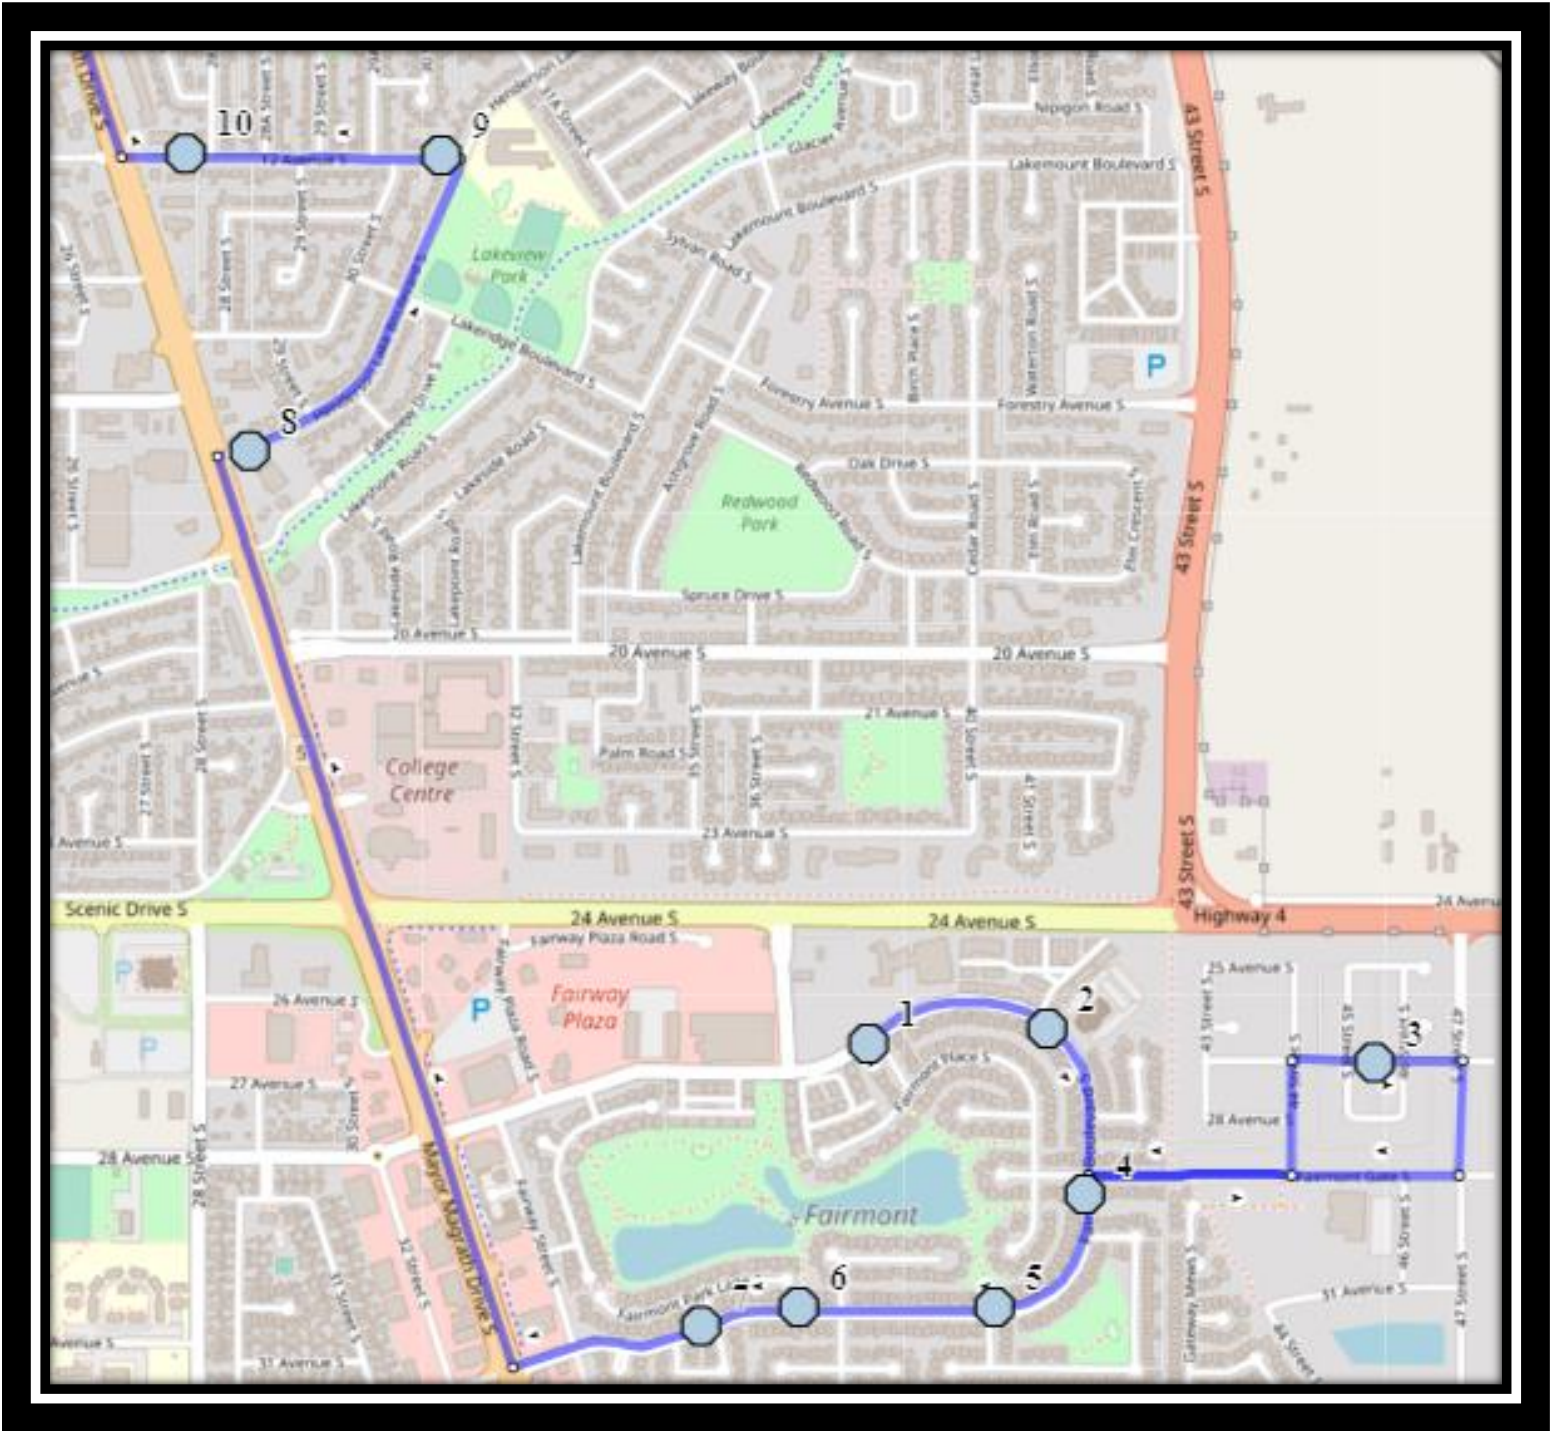

LCI S5

REVISED: August 31, 2023

EFFECTIVE: September 5, 2023

AM ROUTE

Lethbridge Collegiate Institute – 1701 5 Ave South – (403) 328-9606

Please arrive 10 minutes before scheduled pick up and drop off times. Times shown may vary due to weather & traffic conditions.
Bus routes and maps are subject to change. For the most up-to-date version, visit www.southland.ca/lethbridge.