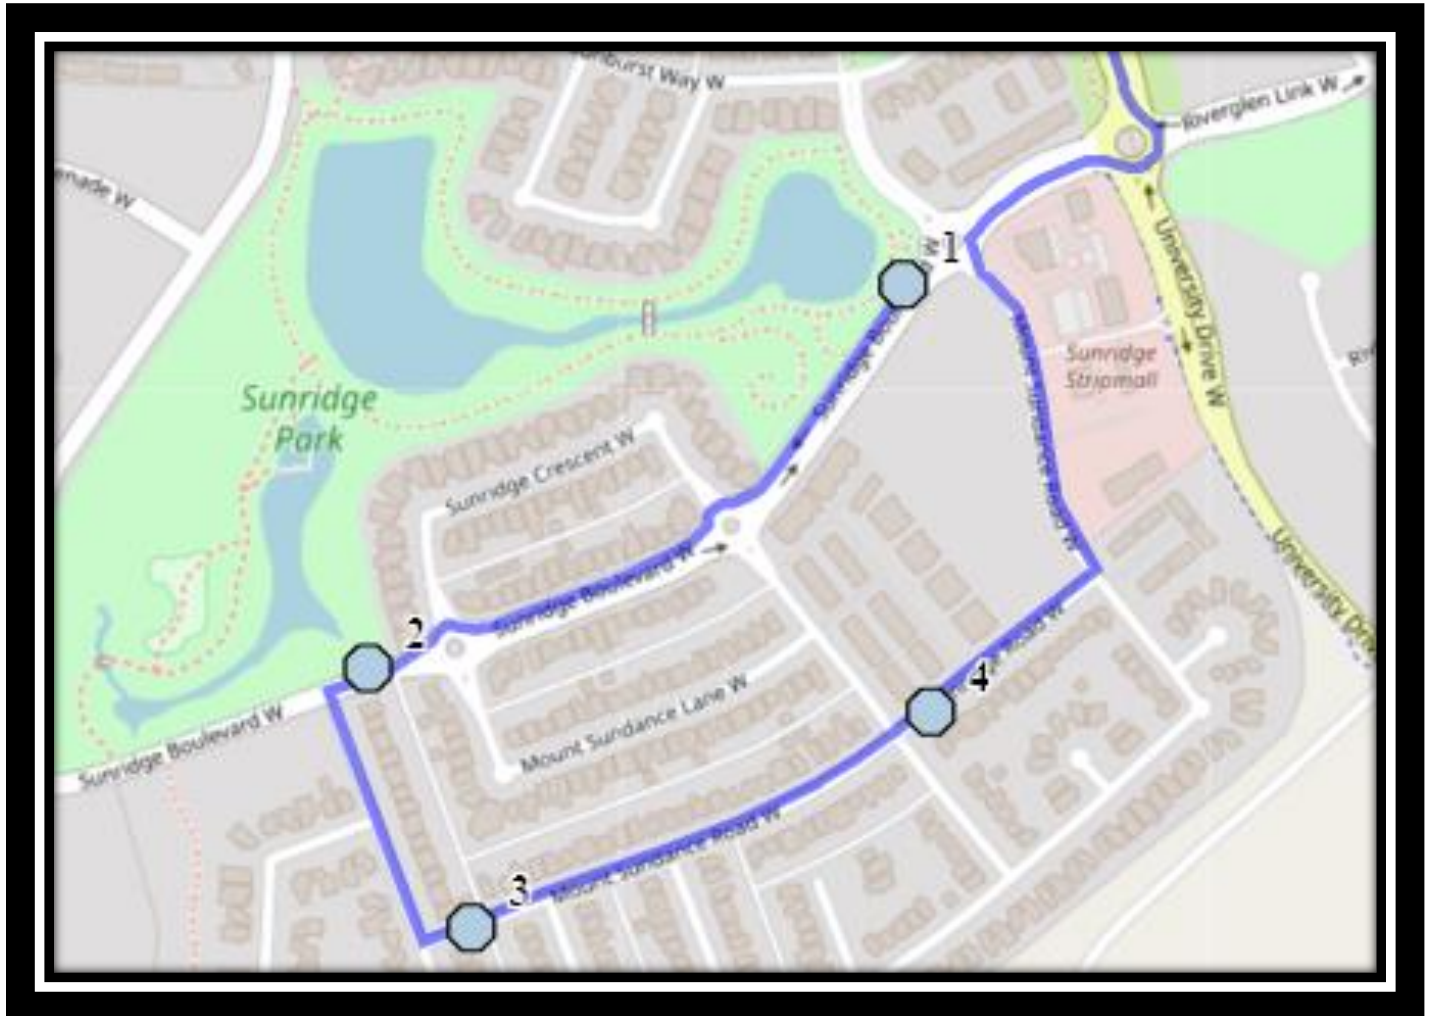

LCI W5

REVISED: August 31, 2023

EFFECTIVE: September 5, 2023

Lethbridge Collegiate Institute – 1701 5 Ave South – (403) 328-9606

Please arrive 10 minutes before scheduled pick up and drop off times. Times shown may vary due to weather & traffic conditions.

Bus routes and maps are subject to change. For the most up-to-date version, visit www.southland.ca/lethbridge.