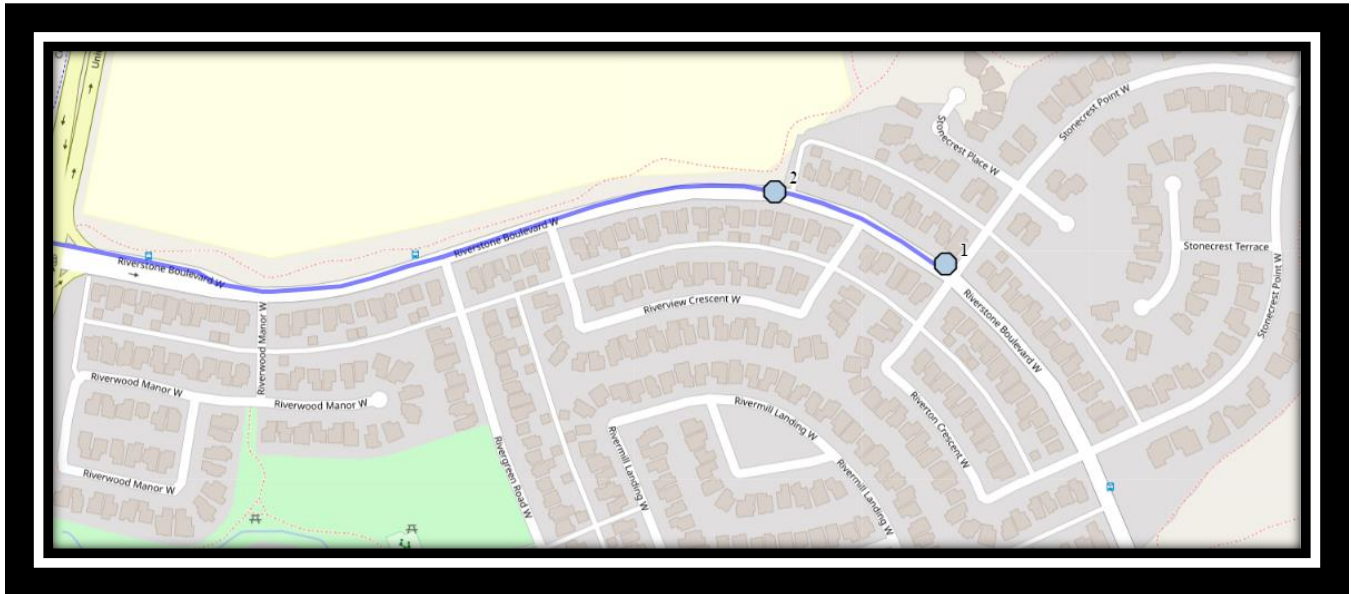

LCI W6

REVISED: August 31, 2023

EFFECTIVE: September 5, 2023

Lethbridge Collegiate Institute – 1701 5 Ave South – (403) 328-9606

Please arrive 10 minutes before scheduled pick up and drop off times. Times shown may vary due to weather & traffic conditions.

Bus routes and maps are subject to change. For the most up-to-date version, visit www.southland.ca/lethbridge.