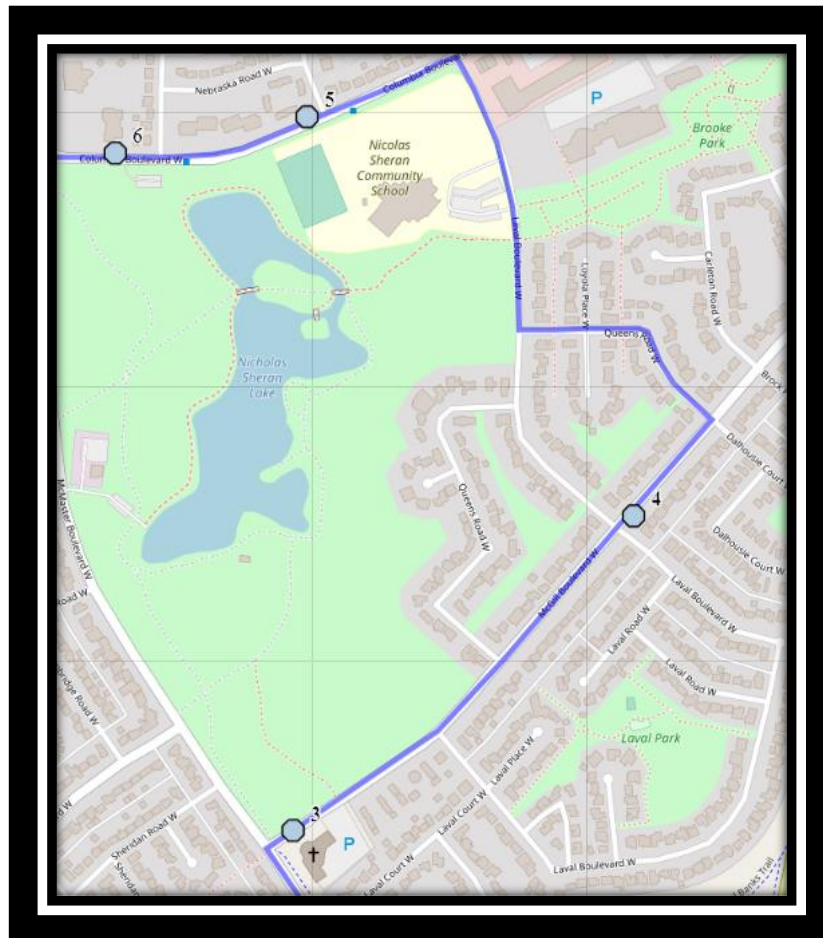

LCI W6

REVISED: August 31, 2023

EFFECTIVE: September 5, 2023

Lethbridge Collegiate Institute – 1701 5 Ave South – (403) 328-9606

Please arrive 10 minutes before scheduled pick up and drop off times. Times shown may vary due to weather & traffic conditions.

Bus routes and maps are subject to change. For the most up-to-date version, visit www.southland.ca/lethbridge.