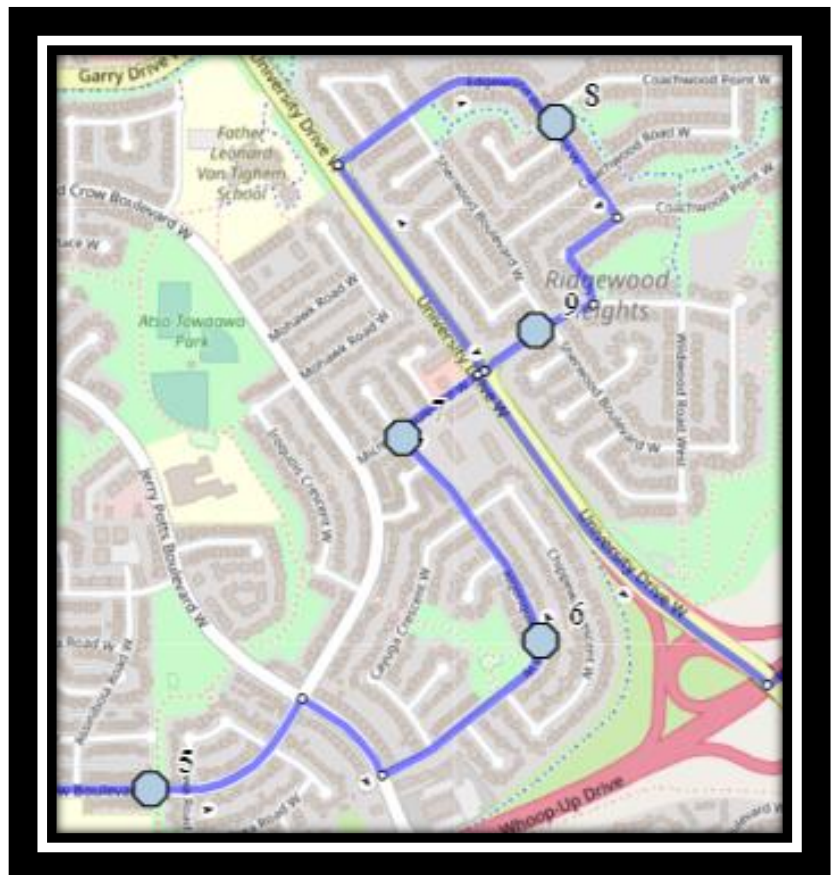

LCI W7

REVISED: August 31, 2023

EFFECTIVE: September 5, 2023

Lethbridge Collegiate Institute – 1701 5 Ave South – (403) 328-9606

Please arrive 10 minutes before scheduled pick up and drop off times. Times shown may vary due to weather & traffic conditions.

Bus routes and maps are subject to change. For the most up-to-date version, visit www.southland.ca/lethbridge.