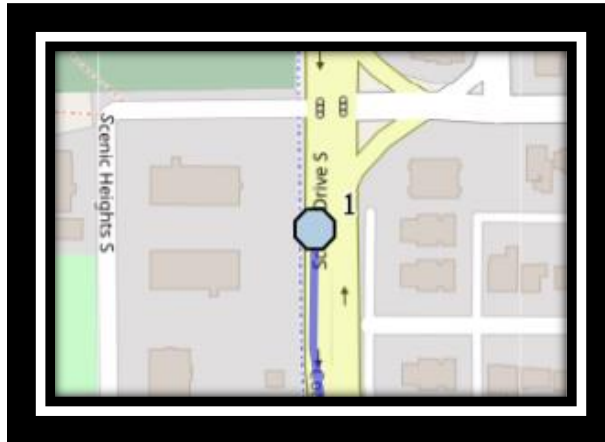

Lakeview S1

REVISED: August 15, 2023

EFFECTIVE: September 5, 2023

AM Route

Lakeview Elementary – 1129 Henderson Lake Blvd South – (403) 328-5454

Please arrive 10 minutes before scheduled pick up and drop off times. Times shown may vary due to weather & traffic conditions.
Bus routes and maps are subject to change. For the most up-to-date version, visit www.southland.ca/lethbridge.

Lakeview S1

REVISED: August 15, 2023

EFFECTIVE: September 5, 2023

Lakeview Elementary – 1129 Henderson Lake Blvd South – (403) 328-5454

Please arrive 10 minutes before scheduled pick up and drop off times. Times shown may vary due to weather & traffic conditions.