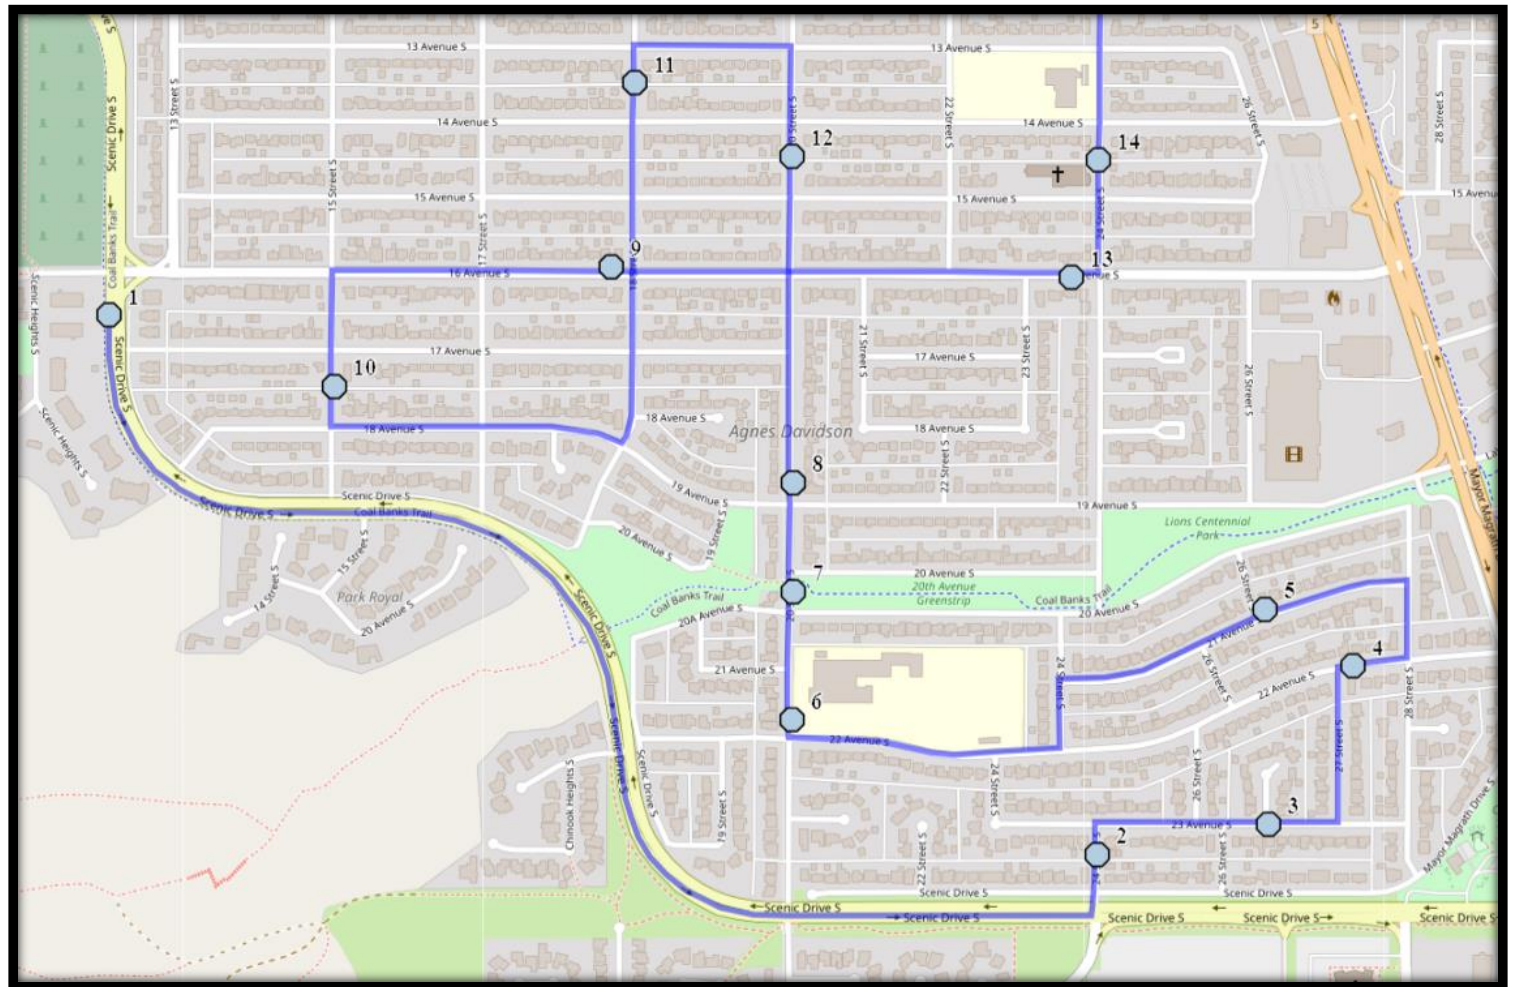

Lakeview S1

REVISED: August 15, 2023

EFFECTIVE: September 5, 2023

AM Route

Lakeview Elementary – 1129 Henderson Lake Blvd South – (403) 328-5454

Please arrive 10 minutes before scheduled pick up and drop off times. Times shown may vary due to weather & traffic conditions.
Bus routes and maps are subject to change. For the most up-to-date version, visit www.southland.ca/lethbridge.

Lakeview S1

REVISED: August 15, 2023

EFFECTIVE: September 5, 2023

Lakeview Elementary – 1129 Henderson Lake Blvd South – (403) 328-5454

Please arrive 10 minutes before scheduled pick up and drop off times. Times shown may vary due to weather & traffic conditions.