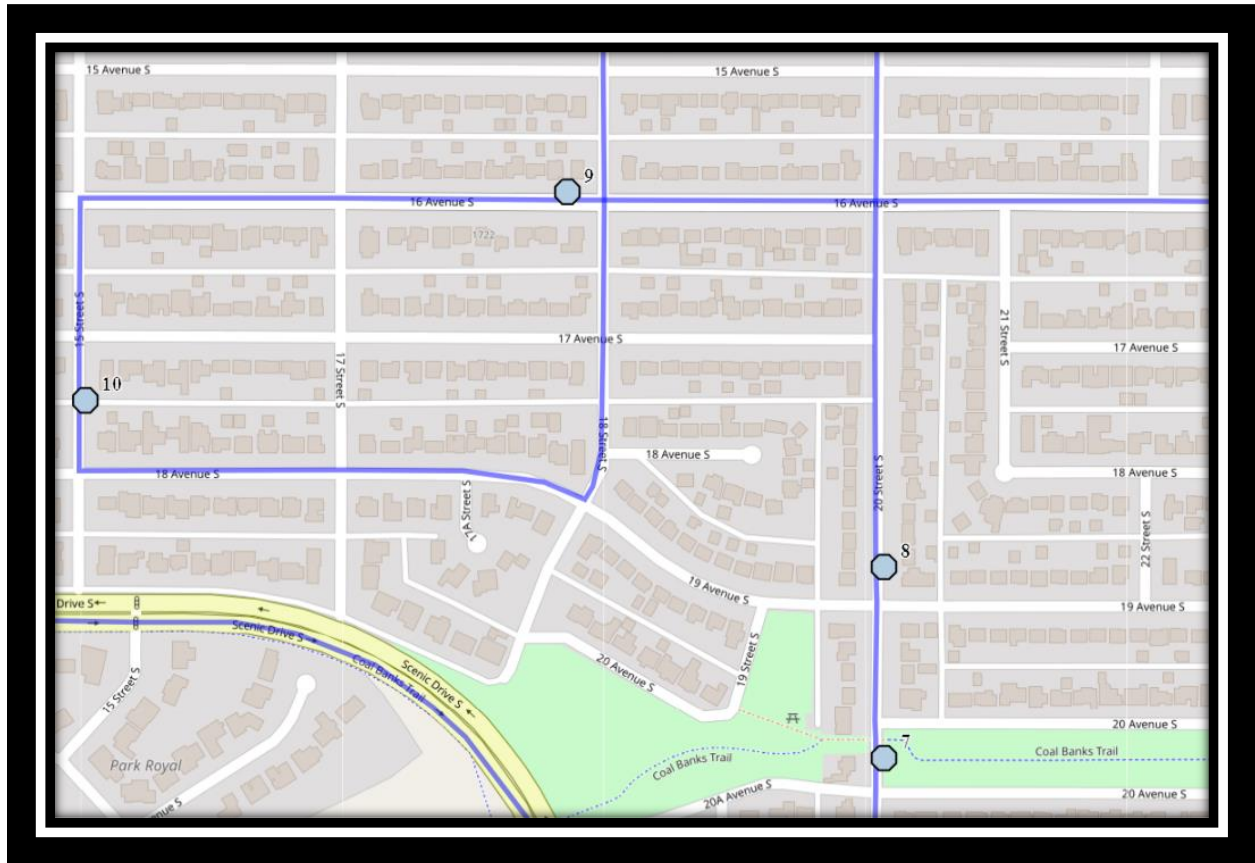

Lakeview S1

REVISED: August 15, 2023

EFFECTIVE: September 5, 2023

AM Route

Lakeview Elementary – 1129 Henderson Lake Blvd South – (403) 328-5454

Please arrive 10 minutes before scheduled pick up and drop off times. Times shown may vary due to weather & traffic conditions.
Bus routes and maps are subject to change. For the most up-to-date version, visit www.southland.ca/lethbridge.

Lakeview S1

REVISED: August 15, 2023

EFFECTIVE: September 5, 2023

Lakeview Elementary – 1129 Henderson Lake Blvd South – (403) 328-5454

Please arrive 10 minutes before scheduled pick up and drop off times. Times shown may vary due to weather & traffic conditions.

Bus routes and maps are subject to change. For the most up-to-date version, visit www.southland.ca/lethbridge.

Lakeview S1

REVISED: August 15, 2023

EFFECTIVE: September 5, 2023

Lakeview Elementary – 1129 Henderson Lake Blvd South – (403) 328-5454

Lakeview S1

REVISED: August 15, 2023

EFFECTIVE: September 5, 2023

PM Route

Lakeview Elementary – 1129 Henderson Lake Blvd South – (403) 328-5454

Please arrive 10 minutes before scheduled pick up and drop off times. Times shown may vary due to weather & traffic conditions.
Bus routes and maps are subject to change. For the most up-to-date version, visit www.southland.ca/lethbridge.