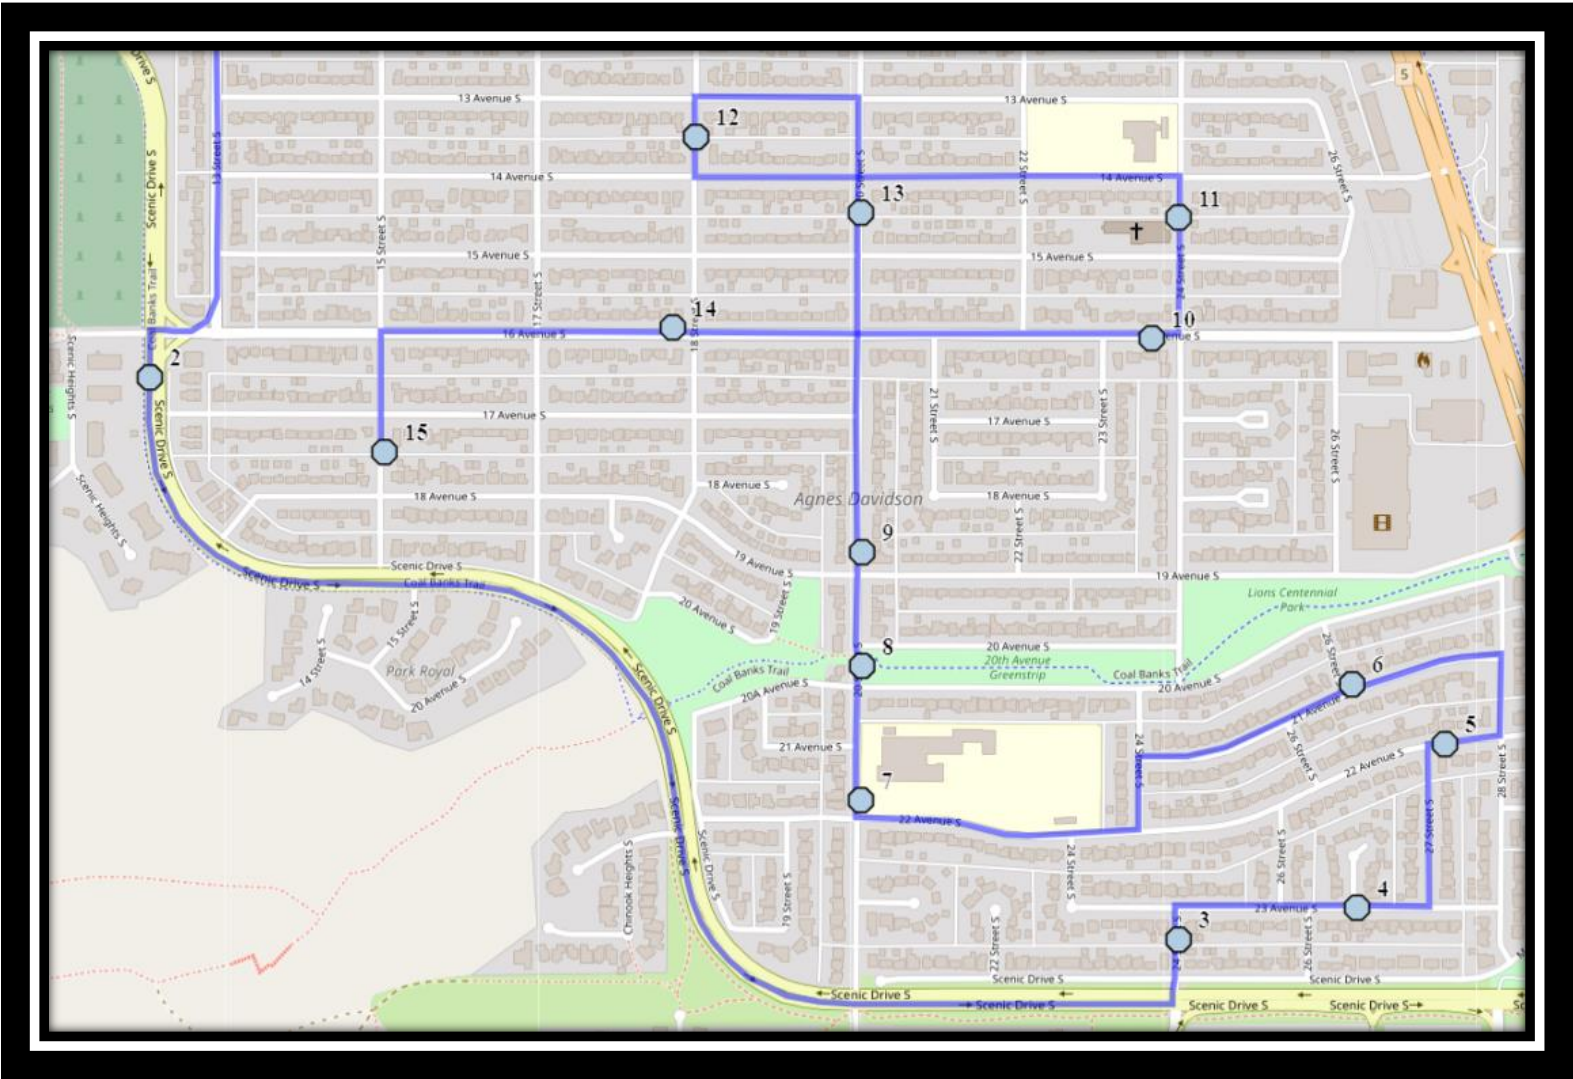

Lakeview S1

REVISED: August 15, 2023

EFFECTIVE: September 5, 2023

Lakeview Elementary – 1129 Henderson Lake Blvd South – (403) 328-5454

Please arrive 10 minutes before scheduled pick up and drop off times. Times shown may vary due to weather & traffic conditions.

Bus routes and maps are subject to change. For the most up-to-date version, visit www.southland.ca/lethbridge.

Lakeview S1

REVISED: August 15, 2023

EFFECTIVE: September 5, 2023

Lakeview Elementary – 1129 Henderson Lake Blvd South – (403) 328-5454

Lakeview S1

REVISED: August 15, 2023

EFFECTIVE: September 5, 2023

PM Route

Lakeview Elementary – 1129 Henderson Lake Blvd South – (403) 328-5454

Please arrive 10 minutes before scheduled pick up and drop off times. Times shown may vary due to weather & traffic conditions.
Bus routes and maps are subject to change. For the most up-to-date version, visit www.southland.ca/lethbridge.