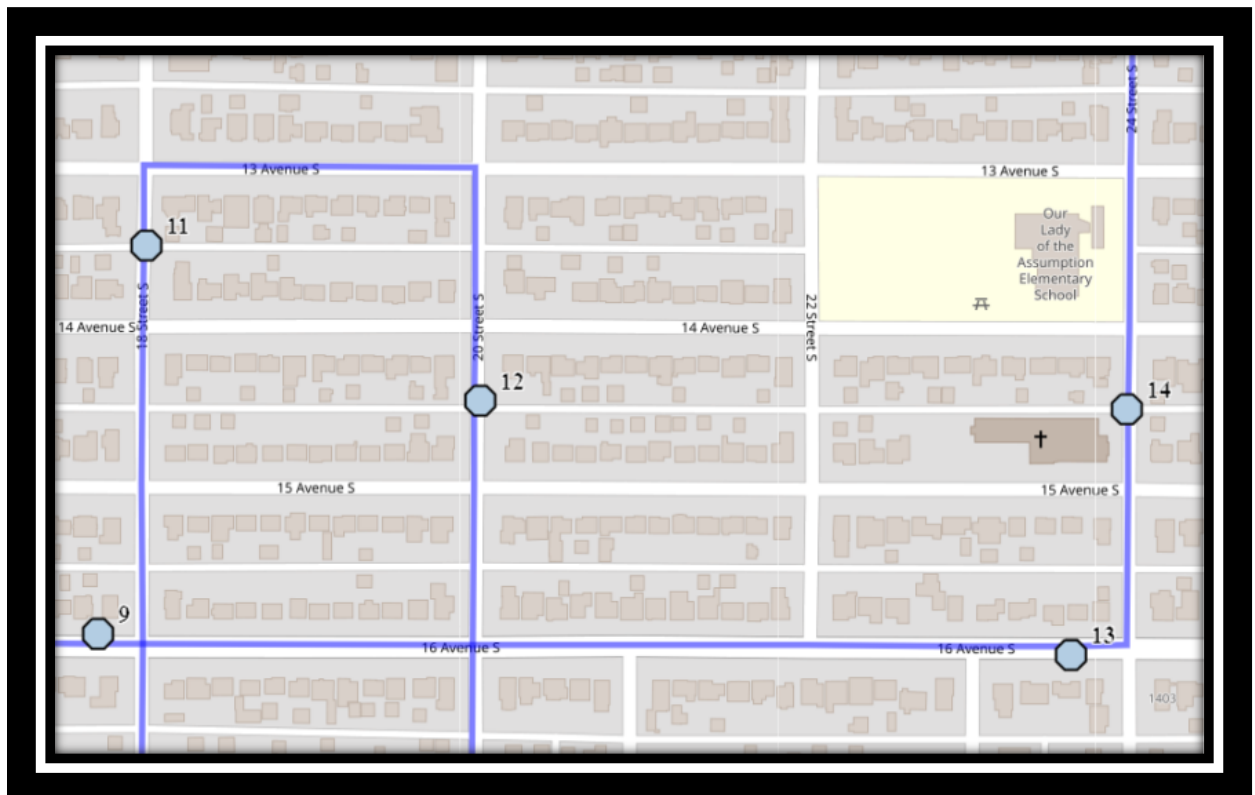

Lakeview S1

REVISED: August 15, 2023

EFFECTIVE: September 5, 2023

AM Route

Lakeview Elementary – 1129 Henderson Lake Blvd South – (403) 328-5454

Please arrive 10 minutes before scheduled pick up and drop off times. Times shown may vary due to weather & traffic conditions.
Bus routes and maps are subject to change. For the most up-to-date version, visit www.southland.ca/lethbridge.

Lakeview S1

REVISED: August 15, 2023

EFFECTIVE: September 5, 2023

Lakeview Elementary – 1129 Henderson Lake Blvd South – (403) 328-5454

Please arrive 10 minutes before scheduled pick up and drop off times. Times shown may vary due to weather & traffic conditions.

Bus routes and maps are subject to change. For the most up-to-date version, visit www.southland.ca/lethbridge.

Lakeview S1

REVISED: August 15, 2023

EFFECTIVE: September 5, 2023

Lakeview Elementary – 1129 Henderson Lake Blvd South – (403) 328-5454

Lakeview S1

REVISED: August 15, 2023

EFFECTIVE: September 5, 2023

PM Route

Lakeview Elementary – 1129 Henderson Lake Blvd South – (403) 328-5454

Please arrive 10 minutes before scheduled pick up and drop off times. Times shown may vary due to weather & traffic conditions.
Bus routes and maps are subject to change. For the most up-to-date version, visit www.southland.ca/lethbridge.