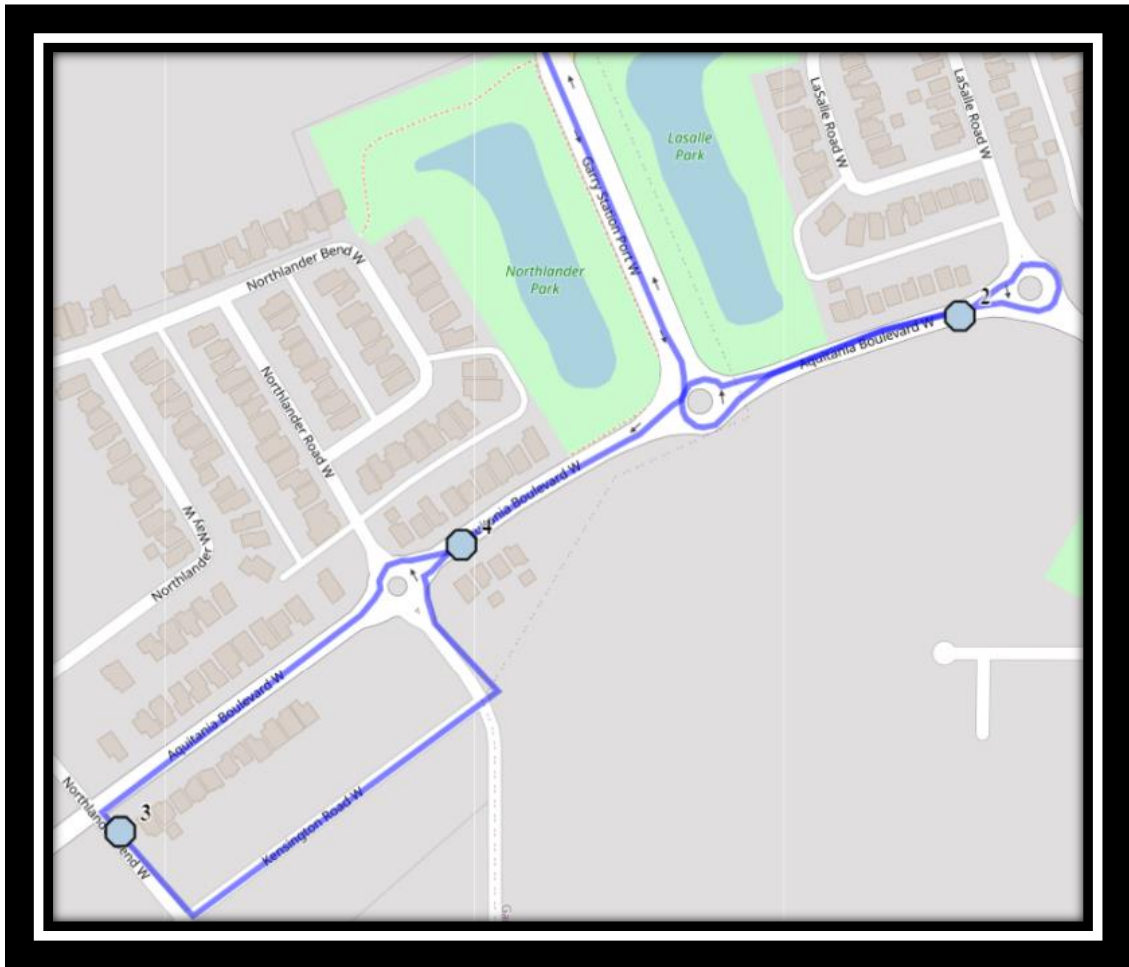

Mike Mountain Horse W1

REVISED: August 15, 2023

EFFECTIVE: September 5, 2023

PM Route

Mike Mountain Horse – 155 Jerry Potts Blvd West – (403) 381-2211

Please arrive 10 minutes before scheduled pick up and drop off times. Times shown may vary due to weather & traffic conditions.

Bus routes and maps are subject to change. For the most up-to-date version, visit www.southland.ca/lethbridge.