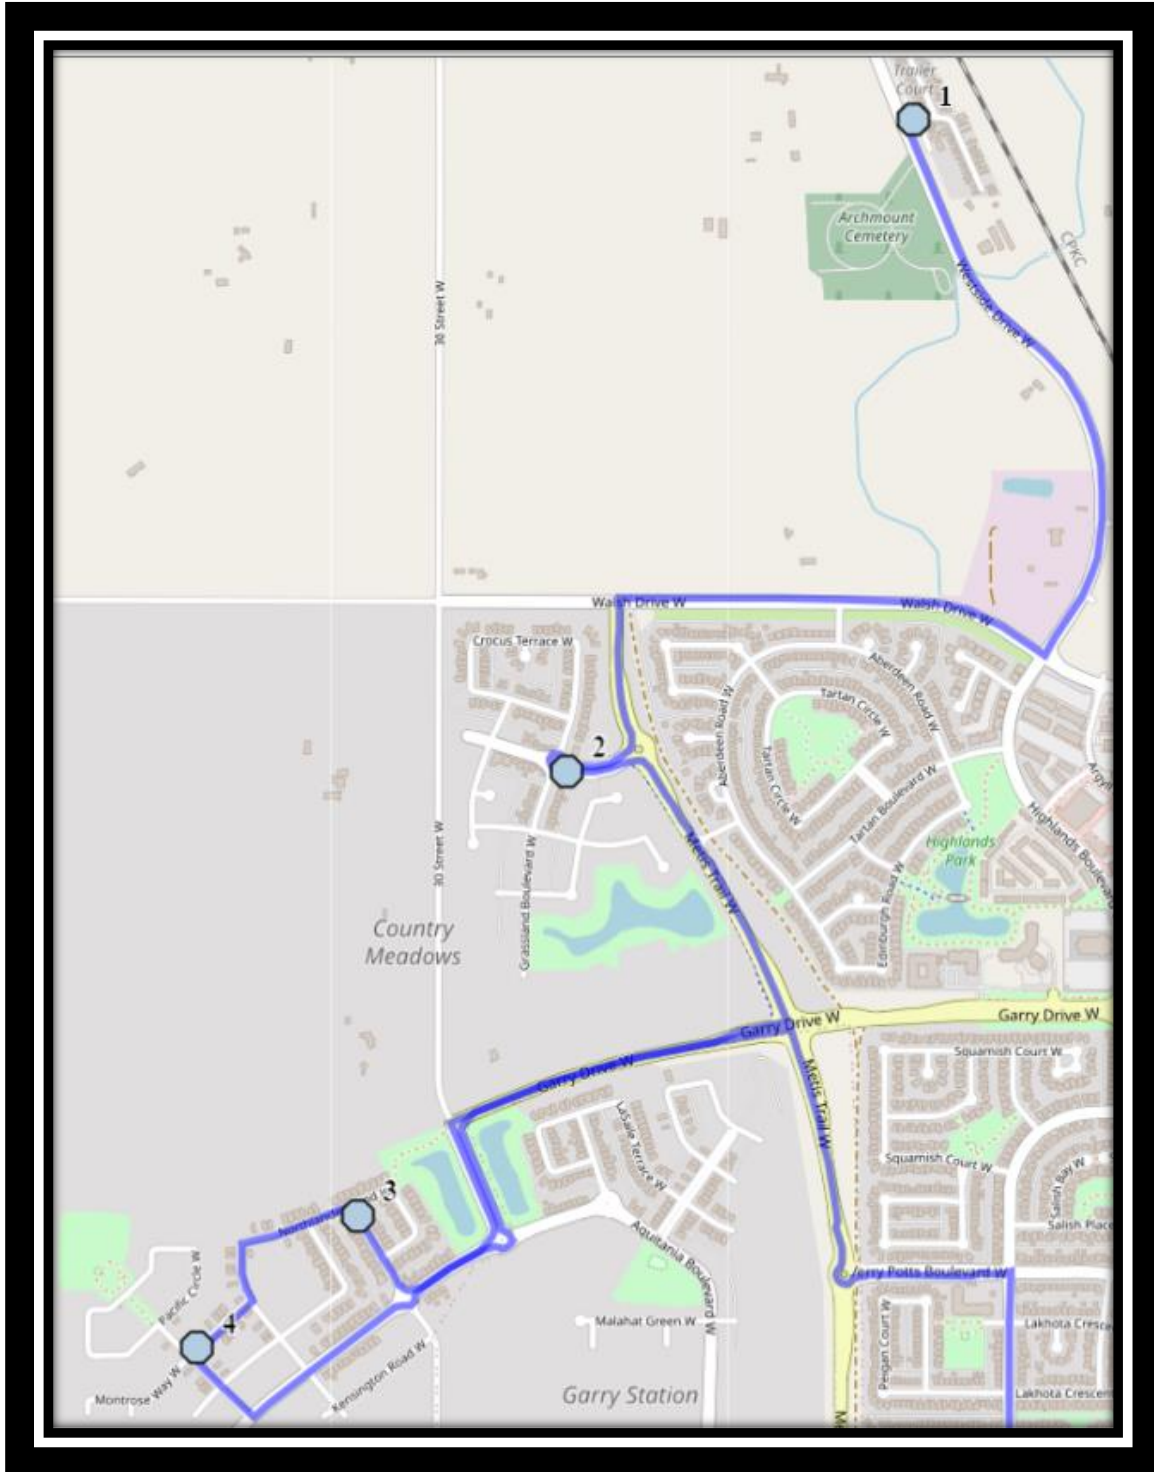

Mike Mountain Horse W2

REVISED: August 15, 2023

EFFECTIVE: September 5, 2023

PM Route Stop 3,4,2 & 1

Mike Mountain Horse – 155 Jerry Potts Blvd West – (403) 381-2211

Please arrive 10 minutes before scheduled pick up and drop off times. Times shown may vary due to weather & traffic conditions.

Bus routes and maps are subject to change. For the most up-to-date version, visit www.southland.ca/lethbridge.

Mike Mountain Horse W2

REVISED: August 15, 2023

EFFECTIVE: September 5, 2023

Monday – Friday

- #1 - 8:07 AM - Westside Drive W Westbound - Trailer Park Mailboxes (W)
- #2 - 8:10 AM - Country Meadows Blvd West Eastbound - east of Crocus at lamp post
- #3 - 8:14 AM - Northlander Road West - south of Northlander Bend at power boxes
- #4 - 8:15 AM - Northlander Lane West Westbound - east of Pacific at the corner
- #5 - 8:30 AM - Mike Mountain Horse

Monday – Thursday

- #1 - 3:52 PM - Mike Mountain Horse
- #2 - 3:56 PM - Northlander Road West - south of Northlander Bend at power boxes
- #3 - 3:57 PM - Northlander Lane West Westbound - east of Pacific at the corner
- #4 - 4:02 PM - Country Meadows Blvd West Eastbound - east of Crocus at lamp post
- #5 - 4:06 PM - Westside Drive W Westbound - Trailer Park Mailboxes (W)

Friday Early Out

- #1 - 11:37 AM - Mike Mountain Horse
- #2 - 11:41 AM - Northlander Road West - south of Northlander Bend at power boxes
- #3 - 11:42 AM - Northlander Lane West Westbound - east of Pacific at the corner
- #4 - 11:47 AM - Country Meadows Blvd West Eastbound - east of Crocus at lamp post
- #5 - 11:51 AM - Westside Drive W Westbound - Trailer Park Mailboxes (W)