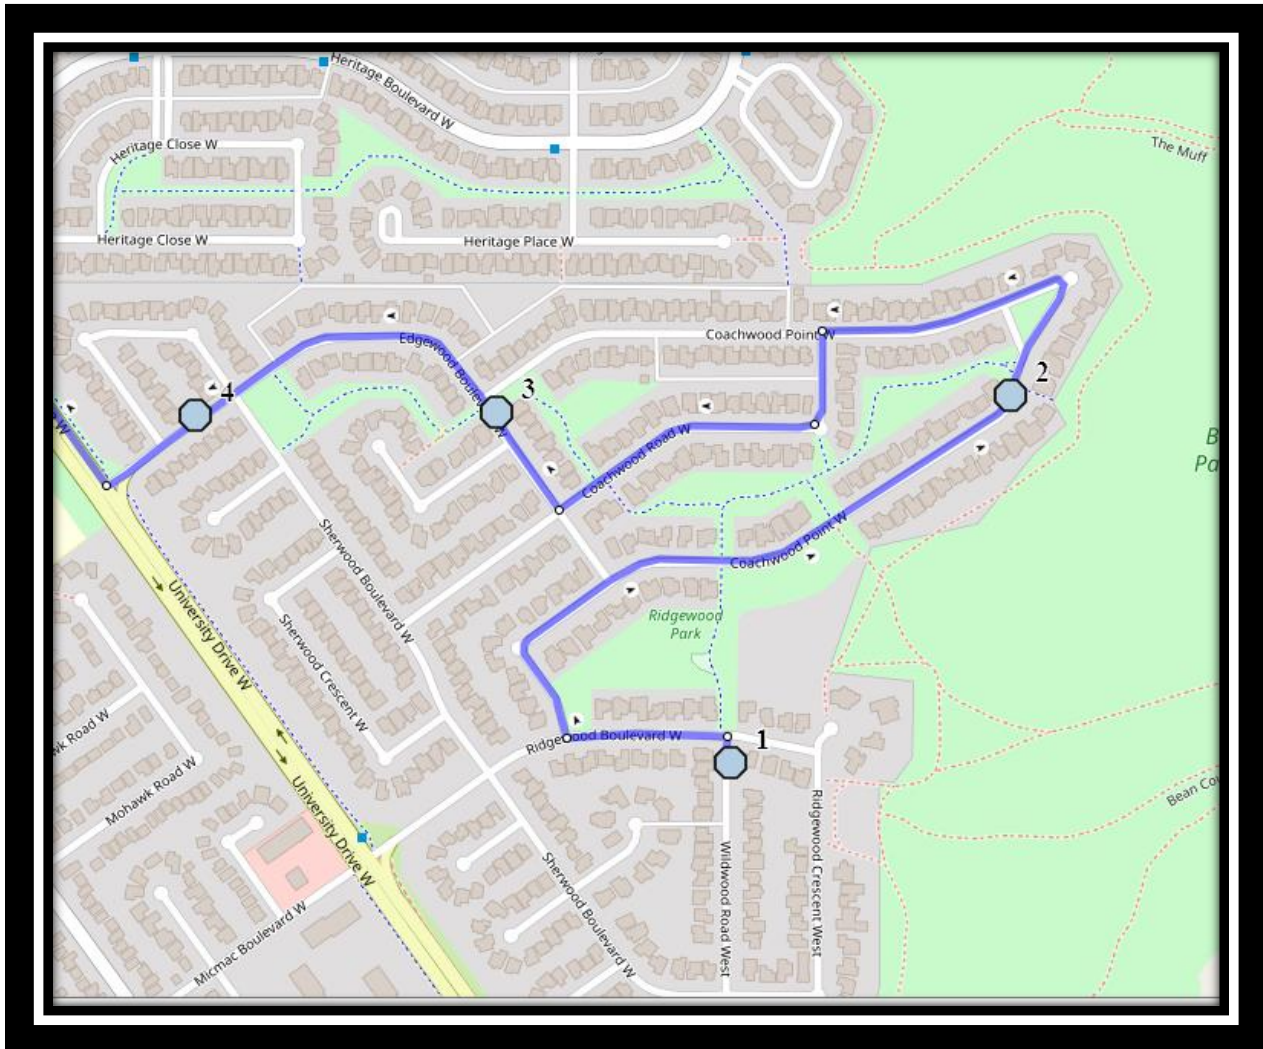

# Nicholas Sheran W1

REVISED: August 15<sup>th</sup>, 2023

EFFECTIVE: September 5<sup>th</sup>, 2023

**PM Route same direction as AM**

**Nicholas Sheran Community School – 380 Laval Blvd West – (403) 381-1244**

## **Nicholas Sheran Community School – 380 Laval Blvd West – (403) 381-1244**

Please arrive 10 minutes before scheduled pick up and drop off times. Times shown may vary due to weather & traffic conditions.

**Nicholas Sheran Community School – 380 Laval Blvd West – (403) 381-1244**

Please arrive 10 minutes before scheduled pick up and drop off times. Times shown may vary due to weather & traffic conditions.