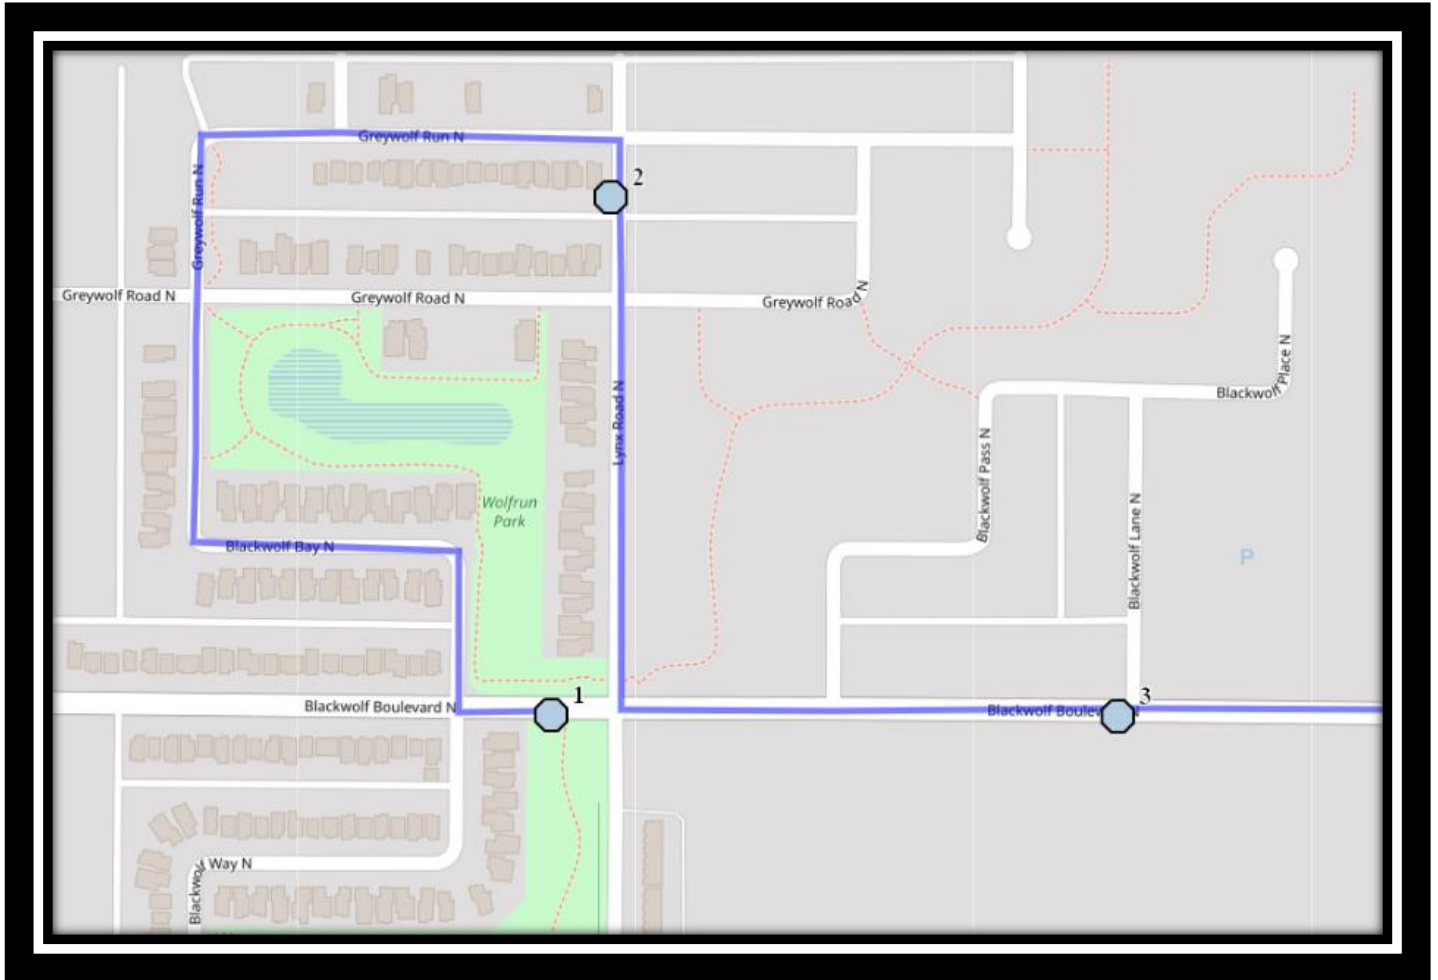

# Park Meadows

REVISED: August 15, 2023

EFFECTIVE: September 5, 2023

**PM Route Same Direction as AM**

## **Park Meadows – 50 Meadowlark Blvd North – (403) 328-9965**

Please arrive 10 minutes before scheduled pick up and drop off times. Times shown may vary due to weather & traffic conditions.  
Bus routes and maps are subject to change. For the most up-to-date version, visit [www.southland.ca/lethbridge](http://www.southland.ca/lethbridge).

## Monday – Friday

**#1 - 8:22 AM - Blackwolf Blvd N - west of Lynx Rd**

**#2 - 8:25 AM - Lynx Road North Southbound - south of Greywolf Run at mailboxes**

**#3 - 8:28 AM - Blackwolf Blvd N - west of Blackwolf Lane**

## Monday – Thursday

**#1 - 3:52 PM - Park Meadows**

**#2 - 3:57 PM - Blackwolf Blvd N - west of Blackwolf Lane**

**#3 - 3:58 PM - Blackwolf Blvd N - west of Lynx Rd**

**#4 - 4:02 PM - Lynx Road North Southbound - south of Greywolf Run at mailboxes**