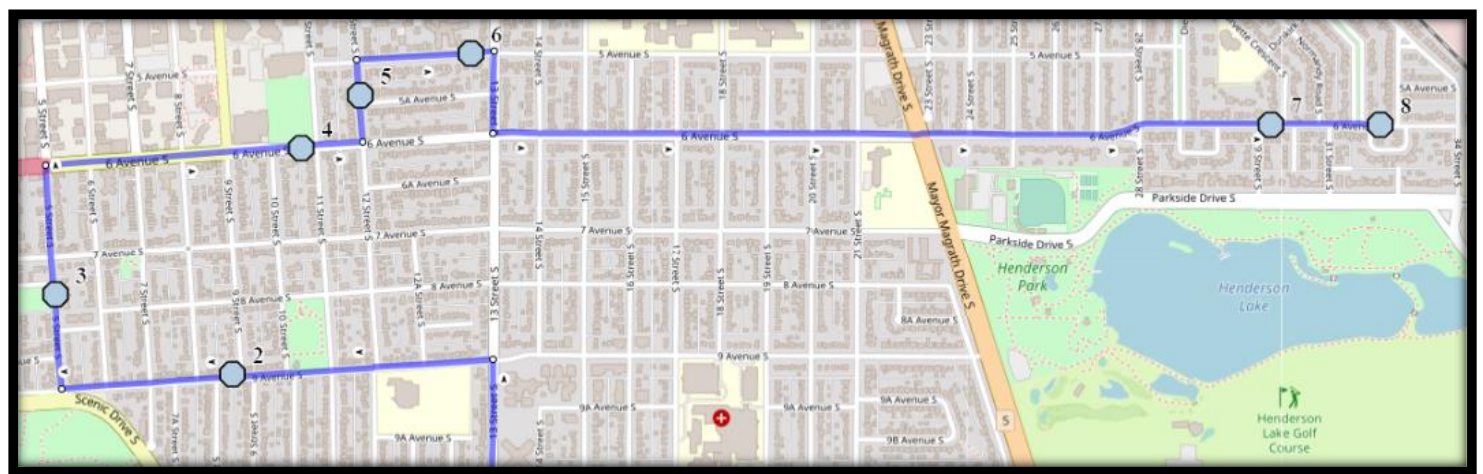

Paterson S2

REVISED: August 15, 2023

EFFECTIVE: September 5, 2023

AM Route

PM - Route

Gilbert Paterson Middle School – 2109 12 Ave South – (403) 329-0125

Please arrive 10 minutes before scheduled pick up and drop off times. Times shown may vary due to weather & traffic conditions.

Bus routes and maps are subject to change. For the most up-to-date version, visit www.southland.ca/lethbridge.

Paterson S2

REVISED: August 15, 2023

EFFECTIVE: September 5, 2023

Monday - Friday

#1 - 7:25 AM - 6 Ave South Westbound - west of 33 St S at alley

#2 - 7:26 AM - 6 Ave South Westbound - west of Corvette at driveway

#3 - 7:30 AM - 5 Ave South Westbound - west of 13 St S at alley

#4 - 7:32 AM - 12 Street South Southbound - south of 5 Ave S at alley

#5 - 7:33 AM - 6 Ave South Westbound - west of 11 St S at lamp post

#4 - 2:22 PM - 6 Ave South Eastbound - east of 10 St S before alley

#5 - 2:24 PM - 12 Street South Northbound - south of 5 Ave at alley

#6 - 2:25 PM - 5 Ave South Eastbound - west of 13 Street at alley

#7 - 2:28 PM - 6 Ave South Eastbound - west of Corvette at driveway