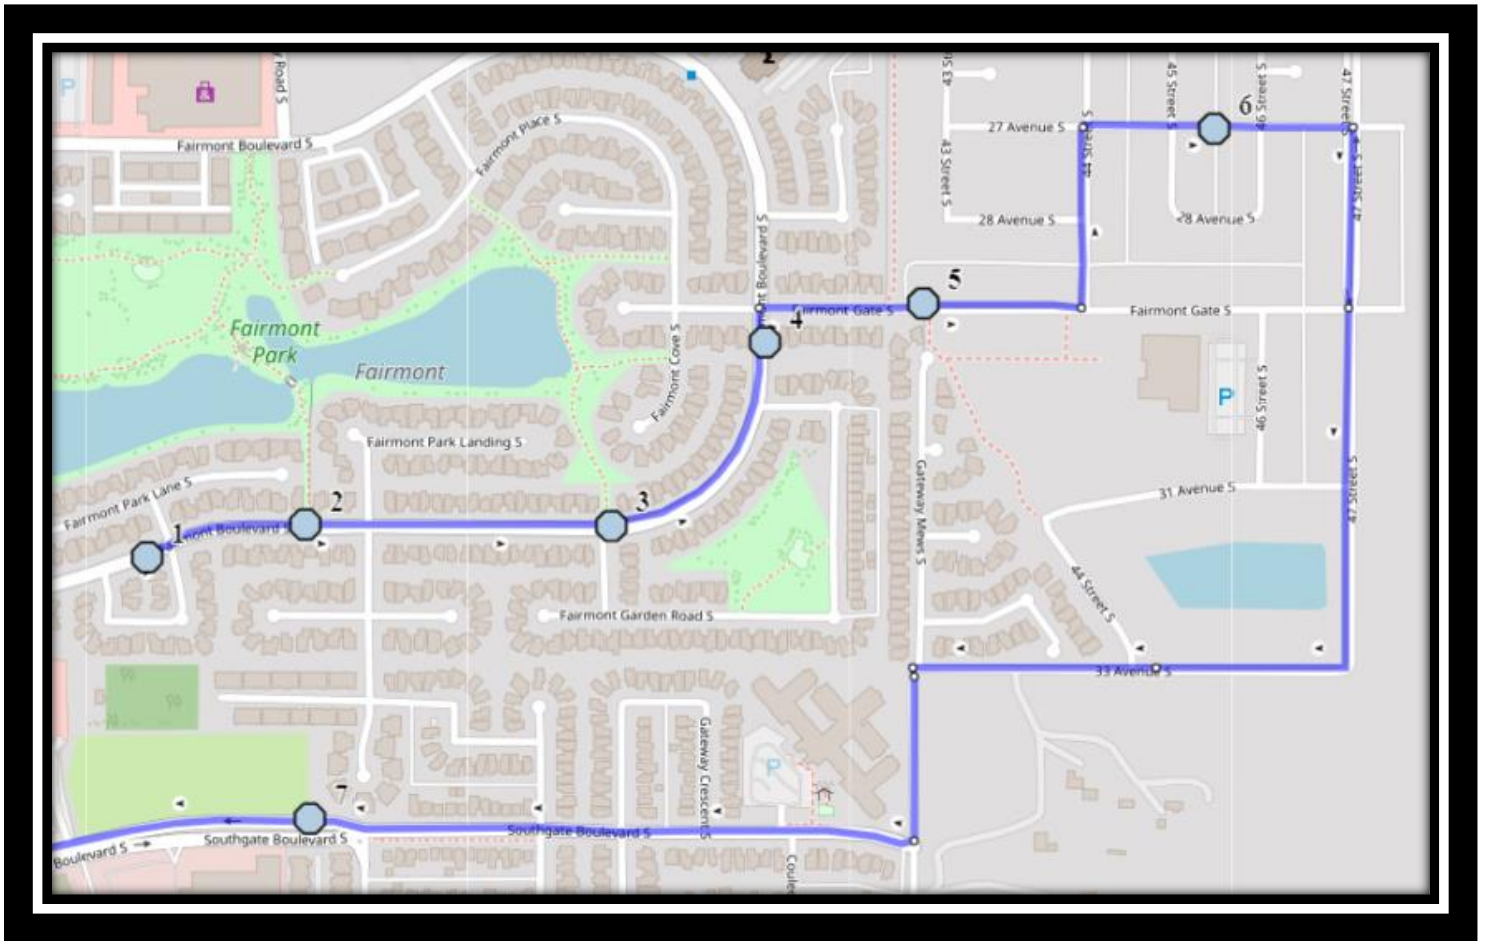

# Paterson S3

REVISED: August 15, 2023

EFFECTIVE: September 5, 2023

**PM Route same direction as AM**

## **Gilbert Paterson Middle School – 2109 12 Ave South – (403) 329-0125**

Please arrive 10 minutes before scheduled pick up and drop off times. Times shown may vary due to weather & traffic conditions.

**#5 - 2:21 PM - Fairmont Blvd S Northbound - south of Fairmont Gate S**

**#6 - 2:23 PM - Fairmont Gate South Eastbound - at walkway entrance**

**#7 - 2:27 PM - 27 Ave South Eastbound - between 45 St and 46 St at alley**

**#5 - 12:01 PM - Fairmont Blvd S Northbound - south of Fairmont Gate S**

**#6 - 12:03 PM - Fairmont Gate South Eastbound - at walkway entrance**

**#7 - 12:07 PM - 27 Ave South Eastbound - between 45 St and 46 St at alley**