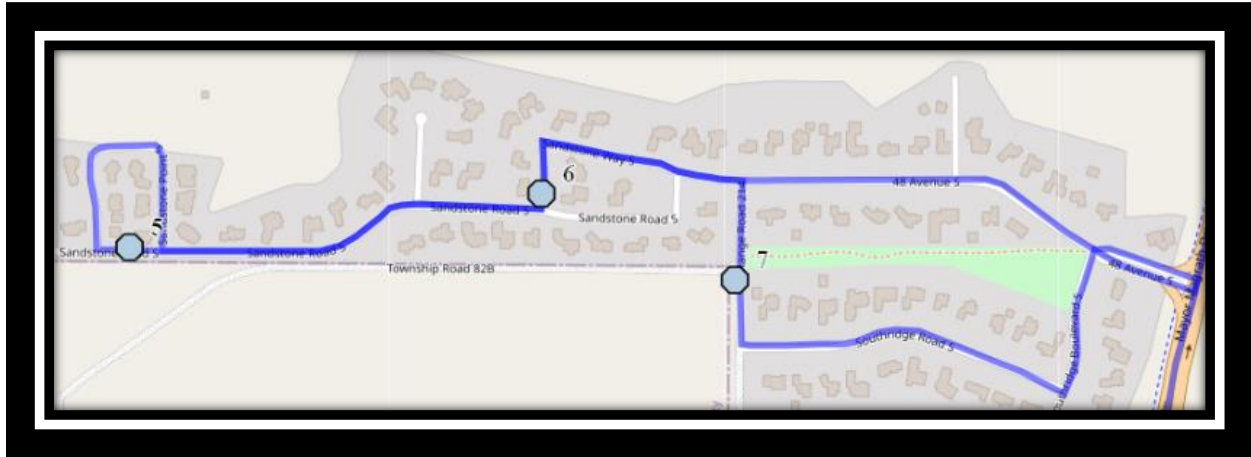

Paterson S5

REVISED: August 15, 2023

EFFECTIVE: September 5, 2023

Gilbert Paterson Middle School – 2109 12 Ave South – (403) 329-0125

Please arrive 10 minutes before scheduled pick up and drop off times. Times shown may vary due to weather & traffic conditions.

Bus routes and maps are subject to change. For the most up-to-date version, visit www.southland.ca/lethbridge.