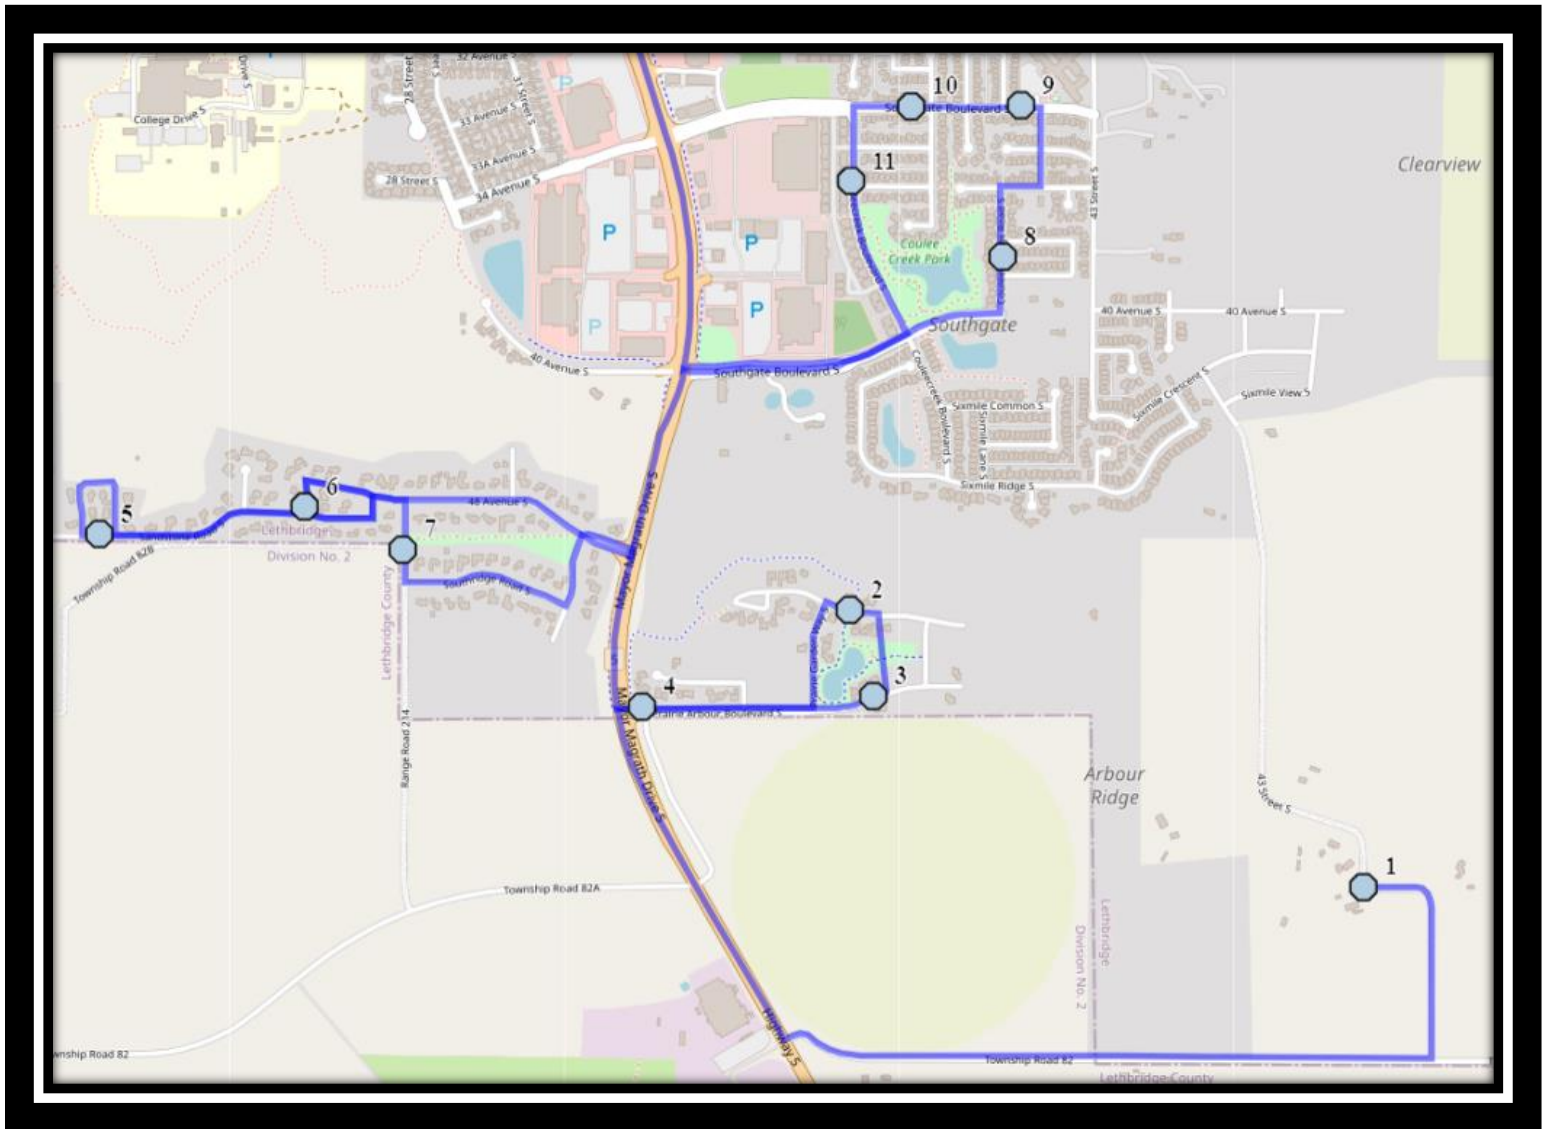

## AM Route

**Gilbert Paterson Middle School – 2109 12 Ave South – (403) 329-0125**

Please arrive 10 minutes before scheduled pick up and drop off times. Times shown may vary due to weather & traffic conditions.

**#4 - 7:19 AM - Praire Arbour Blvd South Westbound - east of HWY 5 at walkway entrance**

**#5 - 7:23 AM - Sandstone Road South Eastbound**

**#6 - 7:25 AM - Sandstone Way South Southbound - between driveways**