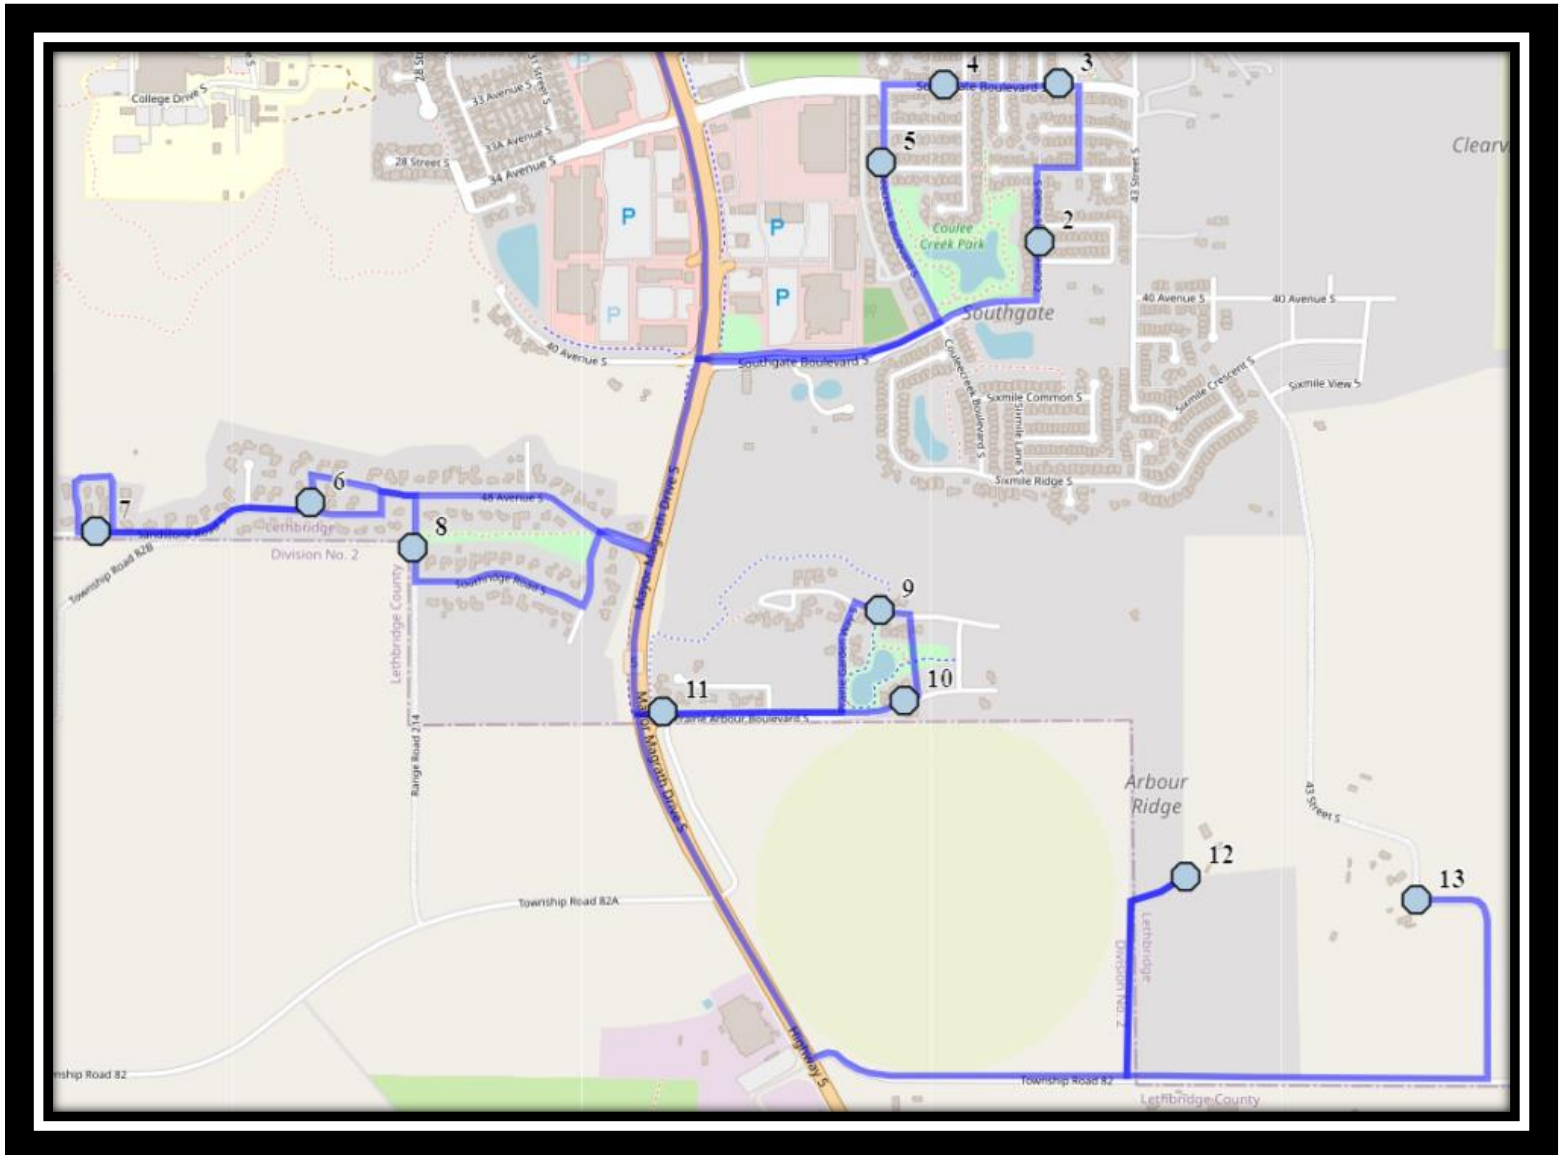

Paterson S5

REVISED: August 15, 2023

EFFECTIVE: September 5, 2023

PM Route

Gilbert Paterson Middle School – 2109 12 Ave South – (403) 329-0125

Please arrive 10 minutes before scheduled pick up and drop off times. Times shown may vary due to weather & traffic conditions.

Bus routes and maps are subject to change. For the most up-to-date version, visit www.southland.ca/lethbridge.