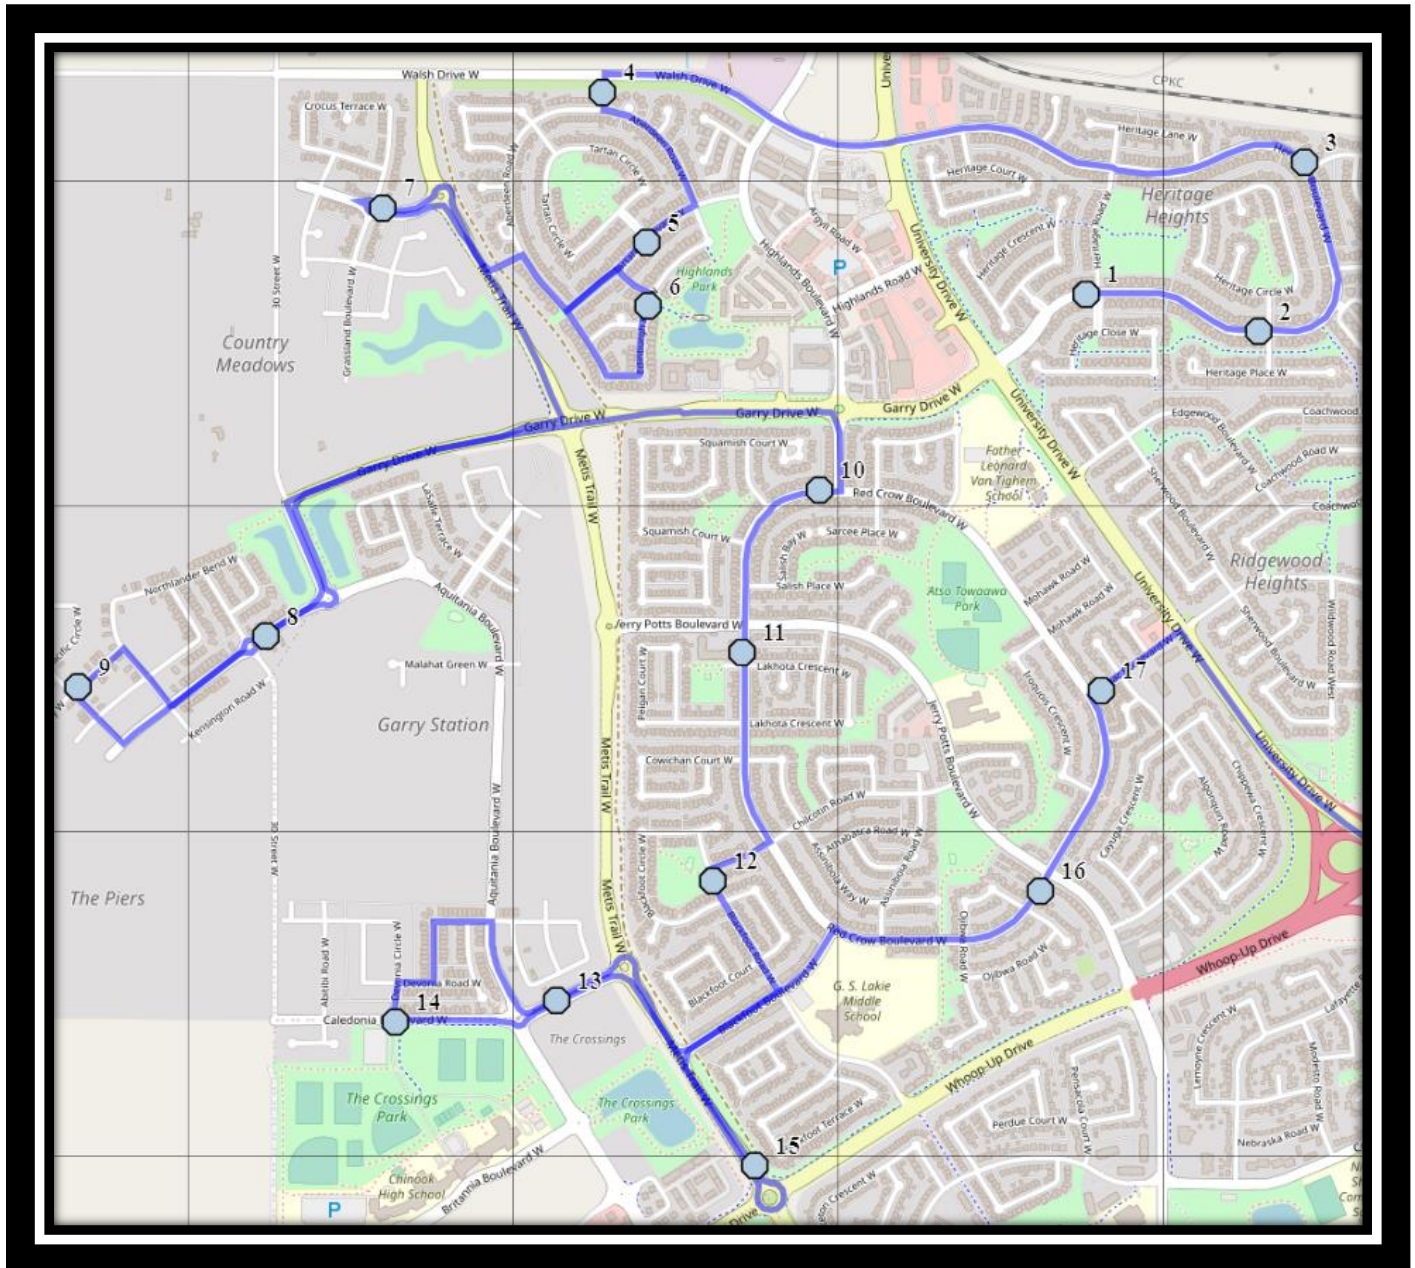

Paterson W1

REVISED: August 15, 2023

EFFECTIVE: September 5, 2023

PM Route same direction as AM

Gilbert Paterson Middle School – 2109 12 Ave South – (403) 329-0125

Please arrive 10 minutes before scheduled pick up and drop off times. Times shown may vary due to weather & traffic conditions.
Bus routes and maps are subject to change. For the most up-to-date version, visit www.southland.ca/lethbridge.