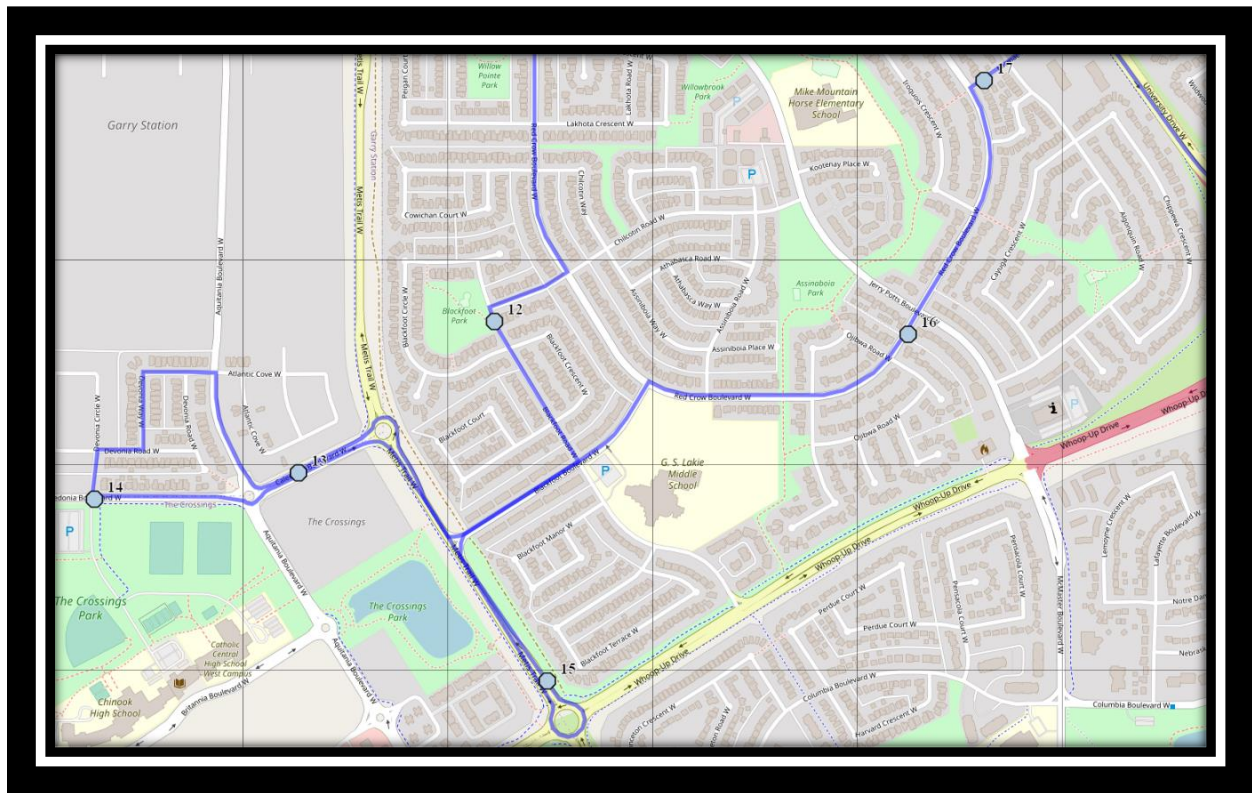

Paterson W1

REVISED: August 15, 2023

EFFECTIVE: September 5, 2023

Gilbert Paterson Middle School – 2109 12 Ave South – (403) 329-0125

Please arrive 10 minutes before scheduled pick up and drop off times. Times shown may vary due to weather & traffic conditions.

Bus routes and maps are subject to change. For the most up-to-date version, visit www.southland.ca/lethbridge.