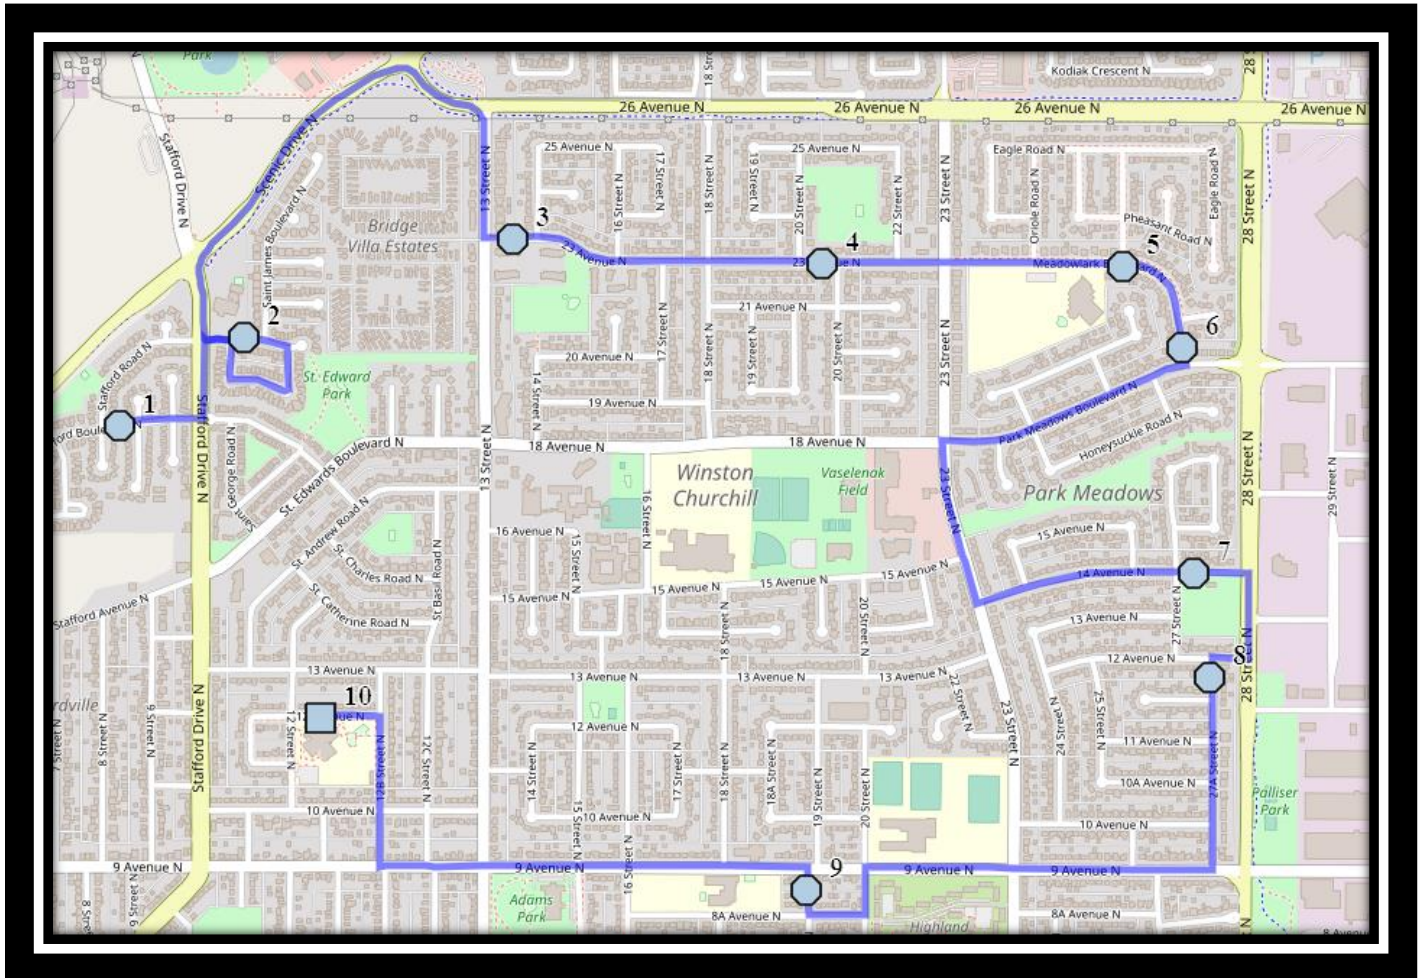

St. Paul N1

REVISED: August 17th, 2023

EFFECTIVE: September 5th, 2023

PM Same Direction as AM

St. Paul – 1212 12th Avenue, South. (403)-328-0611

Please arrive 10 minutes before scheduled pick up and drop off times. Times shown may vary due to weather & traffic conditions.
Bus routes and maps are subject to change. For the most up-to-date version, visit www.southland.ca/lethbridge.

St. Paul N1

REVISED: August 17th, 2023

EFFECTIVE: September 5th, 2023

Monday – Friday

- #1 - 8:13 AM - Stafford Blvd North Eastbound - after Stafford Bay at lamp post
- #2 - 8:14 AM - St. James Blvd North Westbound - east of school at alley (E)
- #3 - 8:17 AM - 23 Ave North Eastbound - east of 13 St n across from ally
- #4 - 8:18 AM - 23 Ave North Eastbound - between 20 St N at alley
- #5 - 8:19 AM - Meadowlark Blvd North Eastbound - at Robin Rd road sign post
- #6 - 8:20 AM - Meadowlark Blvd North Southbound - between Park Meadows Blvd and ally
- #7 - 8:23 AM - 14 Ave North Eastbound - east of 27 St N at end of sidewalk
- #8 - 8:24 AM - 27A Street North Southbound - south of 12 Ave N before alley
- #9 - 8:27 AM - 19 Street North Southbound - south of 9 Ave N at school zone lamp post
- #10 - 8:30 AM - St. Paul School

Monday – Thursday

- #1 - 3:49 PM - St. Paul School
- #2 - 3:53 PM - Stafford Blvd North Eastbound - after Stafford Bay at lamp post
- #3 - 3:56 PM - St. James Blvd North Westbound - east of school at alley (E)
- #4 - 3:58 PM - 23 Ave North Eastbound - east of 13 St n across from ally
- #5 - 4:00 PM - 23 Ave North Eastbound - between 20 St N at alley
- #6 - 4:02 PM - Meadowlark Blvd North Eastbound - at Robin Rd road sign post
- #7 - 4:03 PM - Meadowlark Blvd North Southbound - between Park Meadows Blvd and ally
- #8 - 4:05 PM - 14 Ave North Eastbound - east of 27 St N at end of sidewalk
- #9 - 4:07 PM - 27A Street North Southbound - south of 12 Ave N before alley
- #10 - 4:10 PM - 19 Street North Southbound - south of 9 Ave N at school zone lamp post