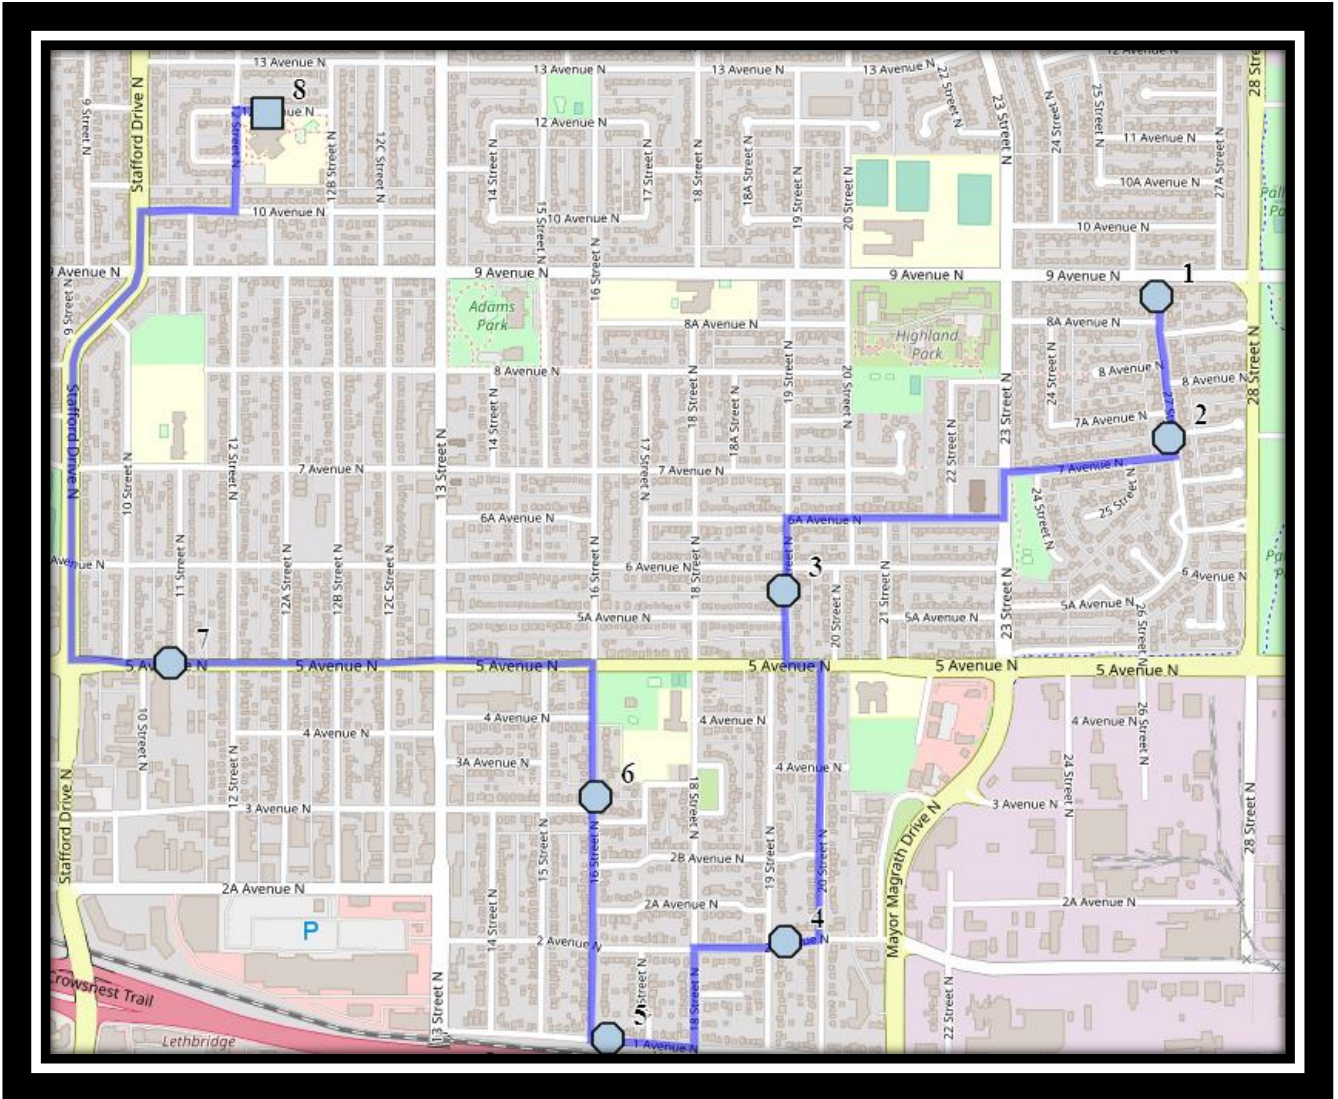

St. Paul N2

REVISED: August 17th, 2023

EFFECTIVE: September 5th, 2023

PM Route Same Direction as AM

St Paul – 1212 12th Avenue South – (403) 328-0611

Please arrive 10 minutes before scheduled pick up and drop off times. Times shown may vary due to weather & traffic conditions. Bus routes and maps are subject to change. For the most up-to-date version, visit www.southland.ca/lethbridge.

Please arrive 10 minutes before scheduled pick up and drop off times. Times shown may vary due to weather & traffic conditions.
Bus routes and maps are subject to change. For the most up-to-date version, visit www.southland.ca/lethbridge.

#4 - 12:52 PM - 19 St North - south of 6 Ave at alley

#5 - 12:55 PM - 2 Ave North Westbound - east of 19 St N by lamp post

#6 - 12:56 PM - 1605 1 Ave N

#7 - 12:57 PM - 16th St N northbound after 3rd Ave N

#8 - 12:59 PM - 5 Ave North Westbound - west of 11 St North before ally

St Paul – 1212 12th Avenue South – (403) 328-0611

Please arrive 10 minutes before scheduled pick up and drop off times. Times shown may vary due to weather & traffic conditions.
Bus routes and maps are subject to change. For the most up-to-date version, visit www.southland.ca/lethbridge.