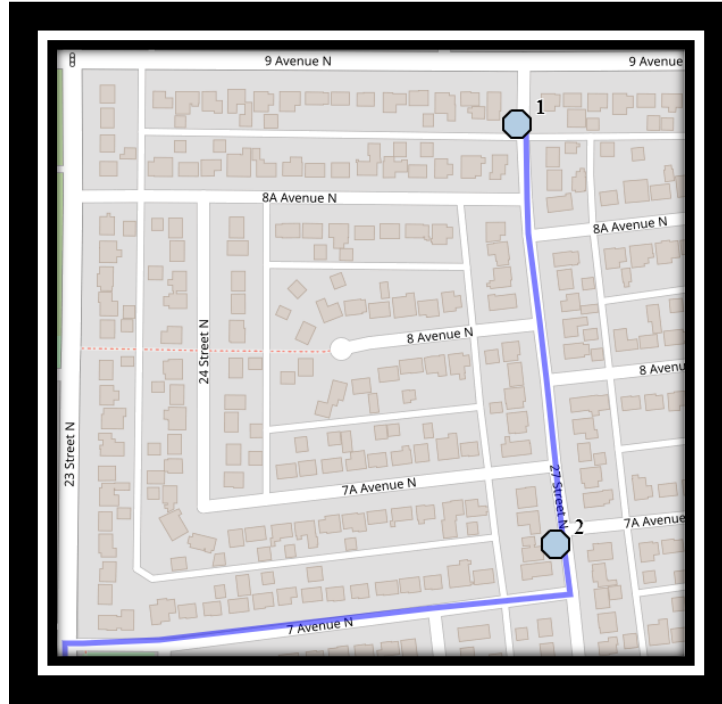

St. Paul N2

REVISED: August 17th, 2023

EFFECTIVE: September 5th, 2023

St Paul – 1212 12th Avenue South – (403) 328-0611

Please arrive 10 minutes before scheduled pick up and drop off times. Times shown may vary due to weather & traffic conditions.

Bus routes and maps are subject to change. For the most up-to-date version, visit www.southland.ca/lethbridge.