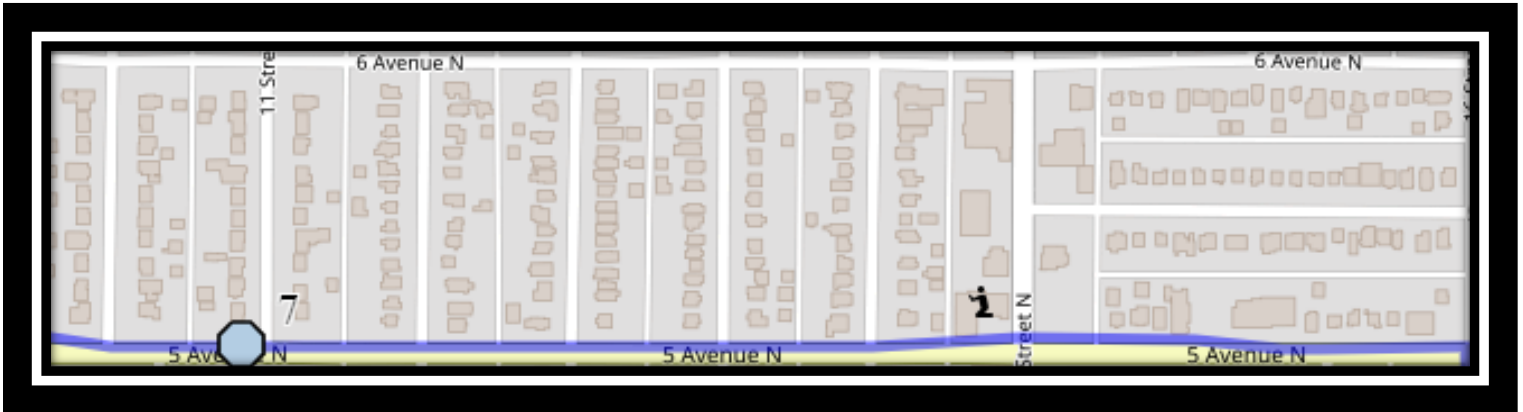

St. Paul N2

REVISED: August 17th, 2023

EFFECTIVE: September 5th, 2023

St Paul – 1212 12th Avenue South – (403) 328-0611

Please arrive 10 minutes before scheduled pick up and drop off times. Times shown may vary due to weather & traffic conditions.
Bus routes and maps are subject to change. For the most up-to-date version, visit www.southland.ca/lethbridge.