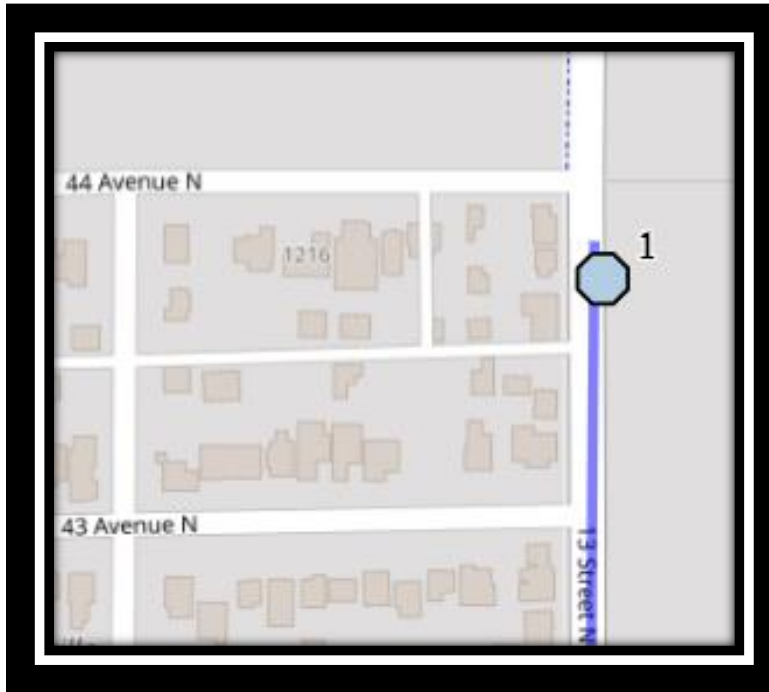

St. Teresa N1

REVISED: August 15, 2023

EFFECTIVE: September 5, 2023

PM Route Same Direction as AM

St. Teresa of Calcutta – 235 Mildred Dobbs Blvd North – (587) 787-1490

Please arrive 10 minutes before scheduled pick up and drop off times. Times shown may vary due to weather & traffic conditions.
Bus routes and maps are subject to change. For the most up-to-date version, visit www.southland.ca/lethbridge.

St. Teresa N1

REVISED: August 15, 2023

EFFECTIVE: September 5, 2023

St. Teresa of Calcutta – 235 Mildred Dobbs Blvd North – (587) 787-1490

Please arrive 10 minutes before scheduled pick up and drop off times. Times shown may vary due to weather & traffic conditions.