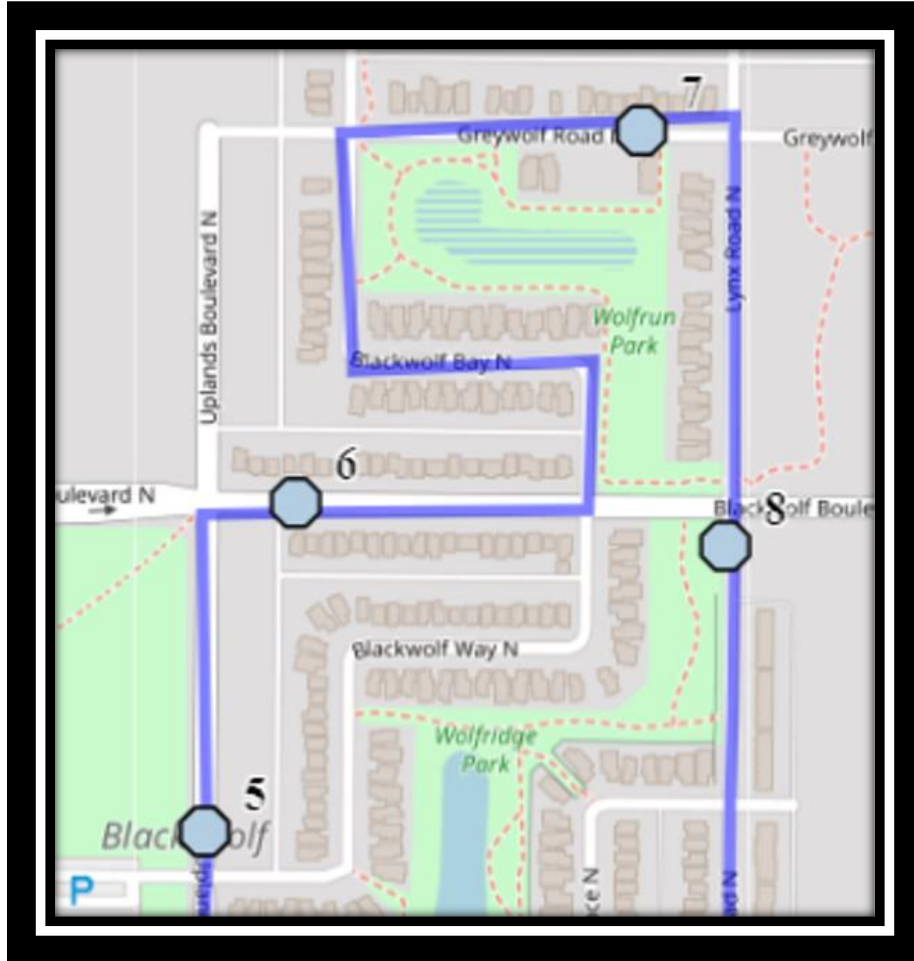

St. Teresa N1

REVISED: August 15, 2023

EFFECTIVE: September 5, 2023

PM Route Same Direction as AM

St. Teresa of Calcutta – 235 Mildred Dobbs Blvd North – (587) 787-1490

Please arrive 10 minutes before scheduled pick up and drop off times. Times shown may vary due to weather & traffic conditions.
Bus routes and maps are subject to change. For the most up-to-date version, visit www.southland.ca/lethbridge.

St. Teresa N1

REVISED: August 15, 2023

EFFECTIVE: September 5, 2023

St. Teresa of Calcutta – 235 Mildred Dobbs Blvd North – (587) 787-1490

Please arrive 10 minutes before scheduled pick up and drop off times. Times shown may vary due to weather & traffic conditions.

Bus routes and maps are subject to change. For the most up-to-date version, visit www.southland.ca/lethbridge.

St. Teresa N1

REVISED: August 15, 2023

EFFECTIVE: September 5, 2023

St. Teresa of Calcutta – 235 Mildred Dobbs Blvd North – (587) 787-1490

Please arrive 10 minutes before scheduled pick up and drop off times. Times shown may vary due to weather & traffic conditions.

Bus routes and maps are subject to change. For the most up-to-date version, visit www.southland.ca/lethbridge.