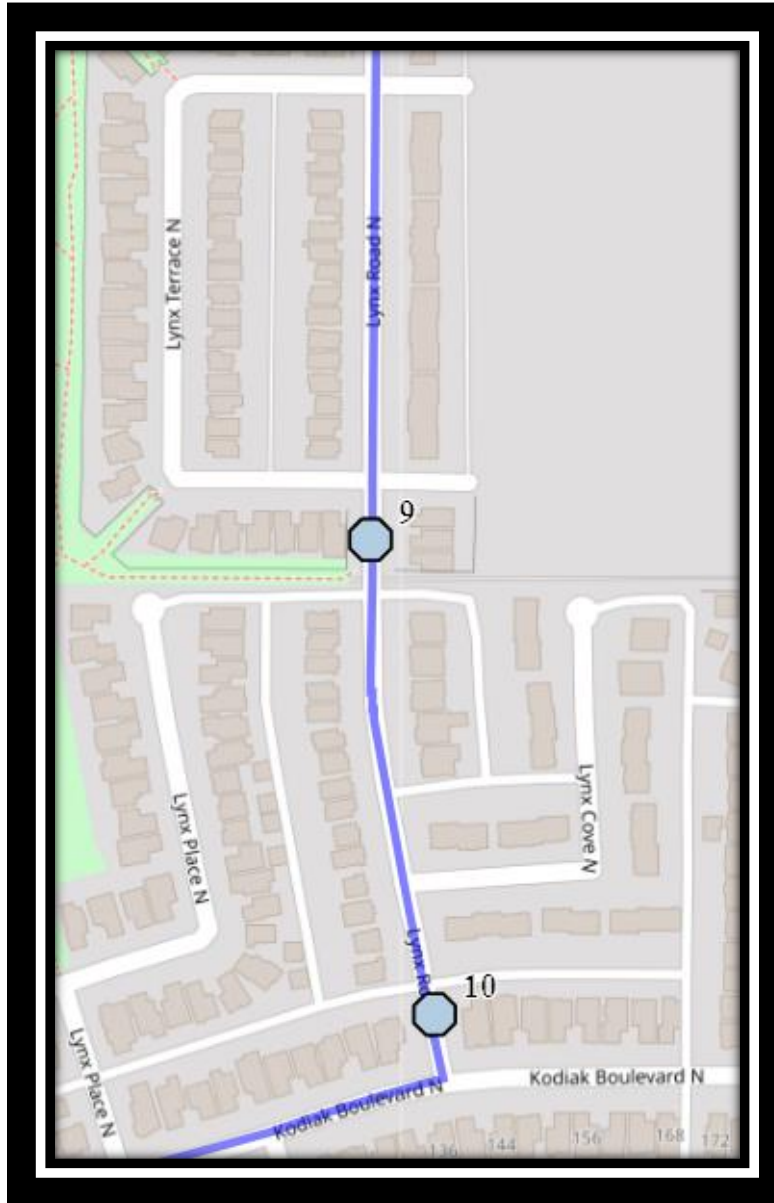

St. Teresa N1

REVISED: August 15, 2023

EFFECTIVE: September 5, 2023

St. Teresa of Calcutta – 235 Mildred Dobbs Blvd North – (587) 787-1490

Please arrive 10 minutes before scheduled pick up and drop off times. Times shown may vary due to weather & traffic conditions.

Bus routes and maps are subject to change. For the most up-to-date version, visit www.southland.ca/lethbridge.

St. Teresa N1

REVISED: August 15, 2023

EFFECTIVE: September 5, 2023

St. Teresa of Calcutta – 235 Mildred Dobbs Blvd North – (587) 787-1490

Please arrive 10 minutes before scheduled pick up and drop off times. Times shown may vary due to weather & traffic conditions.

Bus routes and maps are subject to change. For the most up-to-date version, visit www.southland.ca/lethbridge.