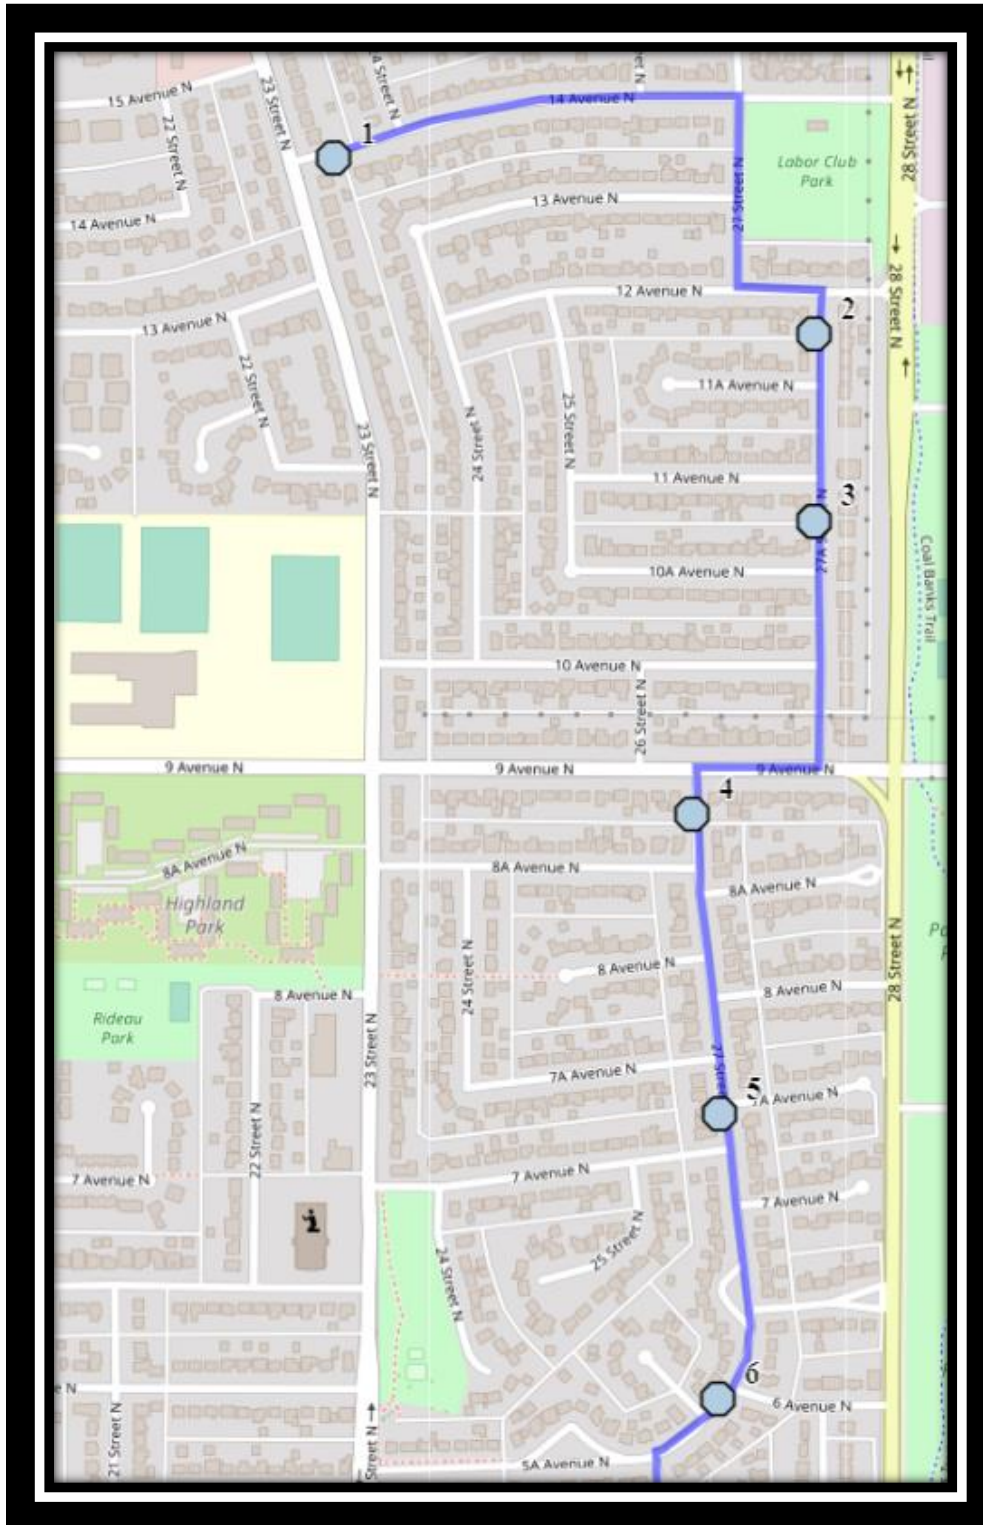

Westminster

REVISED: August 15, 2023

EFFECTIVE: September 5, 2023

PM Route – Reverse of AM

Westminster Middle School – 402 18 Street North – (403) 327-4169

Please arrive 10 minutes before scheduled pick up and drop off times. Times shown may vary due to weather & traffic conditions.

#2 - 8:18 AM - 27A Street North Southbound - south of 12 Ave N before alley

#3 - 8:20 AM - 27A Street North Southbound - south of 11 Ave N before alley

#4 - 8:22 AM - 27 Street North Southbound - south of 9 Ave N before alley

#5 - 8:22 AM - 27 Street North Southbound - at 7A Ave N at lamp post

#6 - 8:24 AM - 5a Ave North Westbound - east of 26A St. at the corner

#7 - 8:32 AM - Westminster

Monday – Thursday

#1 - 3:52 PM - Westminster

#2 - 3:54 PM - 5a Ave North Westbound - east of 26A St. at the corner

#3 - 3:55 PM - 27 Street North Southbound - at 7A Ave N at lamp post

#4 - 3:56 PM - 27 Street North Southbound - south of 9 Ave N before alley