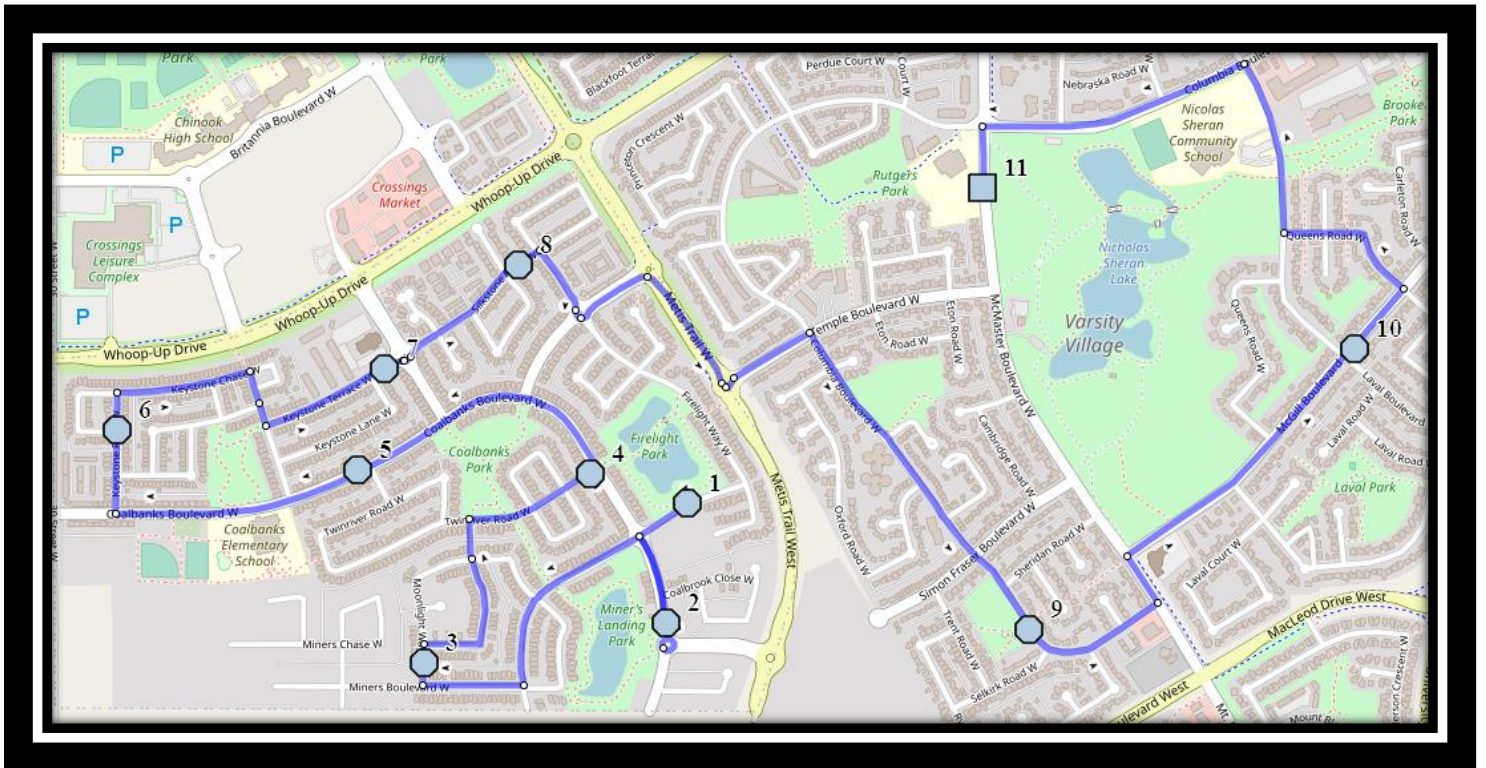

St. Martha W1

REVISED: August 25th, 2023

EFFECTIVE: September 5th, 2023

PM Route – Same as AM

The Children of St. Martha – 206 McMaster Blvd West – (403) 381-8111

Please arrive 10 minutes before scheduled pick up and drop off times. Times shown may vary due to weather & traffic conditions.

Bus routes and maps are subject to change. For the most up-to-date version, visit www.southland.ca/lethbridge.

St. Martha W1

REVISED: August 25th, 2023

EFFECTIVE: September 5th, 2023

Monday to Friday

- #1 - 8:03 AM - Firelight Way West Westbound - east of Coalbanks Blvd at park entrance
- #2 - 8:05 AM - Coalbanks Blvd West Northbound - North of Coalbrook Gate at the lamp post
- #3 - 8:08 AM - Moonlight Way West Northbound - north of Miners at alley
- #4 - 8:10 AM - Twinriver Rd W before Coalbanks Blvd W
- #5 - 8:12 AM - Coalbanks Blvd West Westbound - west of Twin River at lamp post
- #6 - 8:13 AM - Keystone Road West Northbound - at Keystone Chase intersection
- #7 - 8:16 AM - Keystone Terrace West Eastbound - east of Keystone Ln at alley
- #8 - 8:17 AM - Silkstone Road West Eastbound - east of Silkstone Cres at alley
- #9 - 8:21 AM - Columbia Blvd West Southbound - at park before alley
- #10 - 8:24 AM - McGill Blvd W Eastbound - east of Laval Blvd at intersection
- #11 - 8:30 AM - The Children of St. Martha

#6 - 11:52 AM - Coalbanks Blvd West Westbound - west of Twin River at lamp post

#7 - 11:54 AM - Keystone Road West Northbound - at Keystone Chase intersection

#8 - 11:56 AM - Keystone Terrace West Eastbound - east of Keystone Ln at alley

#9 - 11:57 AM - Silkstone Road West Eastbound - east of Silkstone Cres at alley

#10 - 12:02 PM - Columbia Blvd West Southbound - at park before alley

#11 - 12:05 PM - McGill Blvd W Eastbound - east of Laval Blvd at intersection