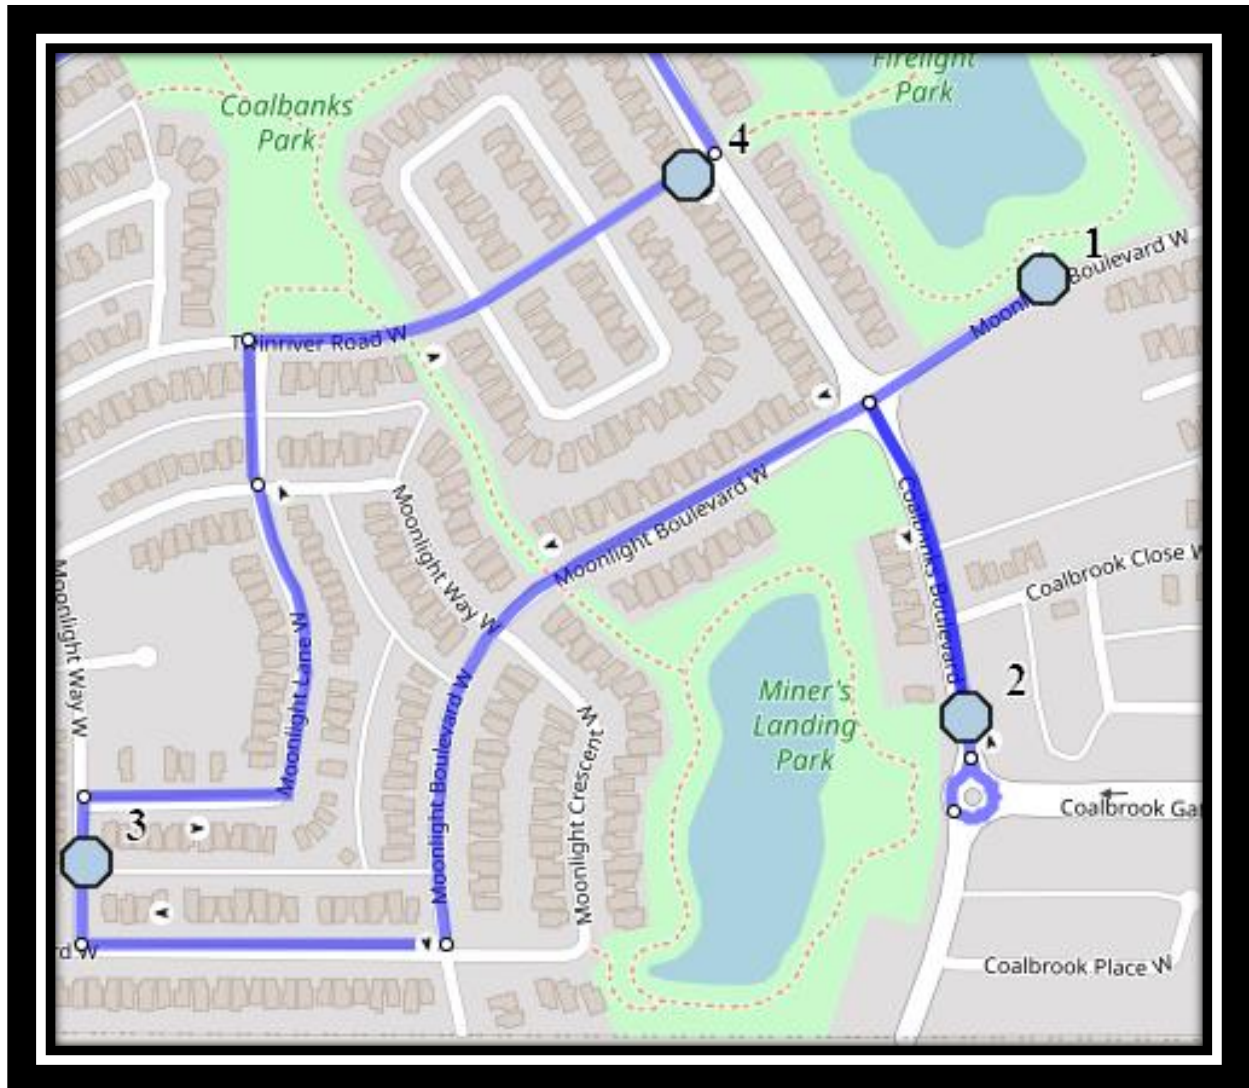

St. Martha W1

REVISED: August 25th, 2023

EFFECTIVE: September 5th, 2023

The Children of St. Martha – 206 McMaster Blvd West – (403) 381-8111

Please arrive 10 minutes before scheduled pick up and drop off times. Times shown may vary due to weather & traffic conditions.

Bus routes and maps are subject to change. For the most up-to-date version, visit www.southland.ca/lethbridge.