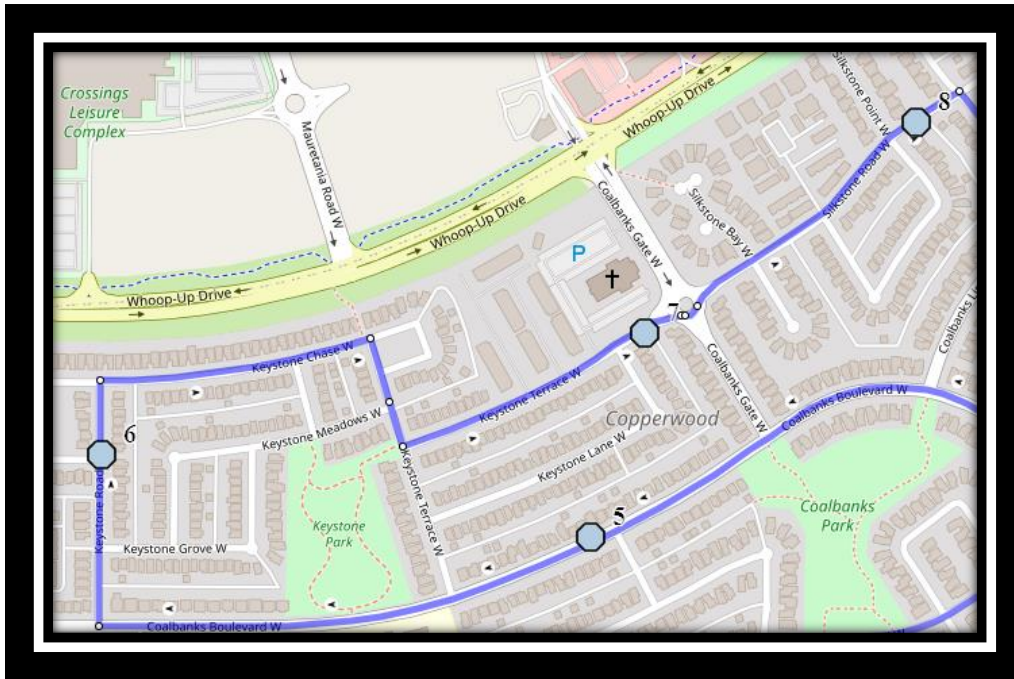

St. Martha W1

REVISED: August 25th, 2023

EFFECTIVE: September 5th, 2023

The Children of St. Martha – 206 McMaster Blvd West – (403) 381-8111

Please arrive 10 minutes before scheduled pick up and drop off times. Times may vary due to weather & traffic conditions.

Bus routes and maps are subject to change. For the most up-to-date version, visit www.southland.ca/lethbridge.