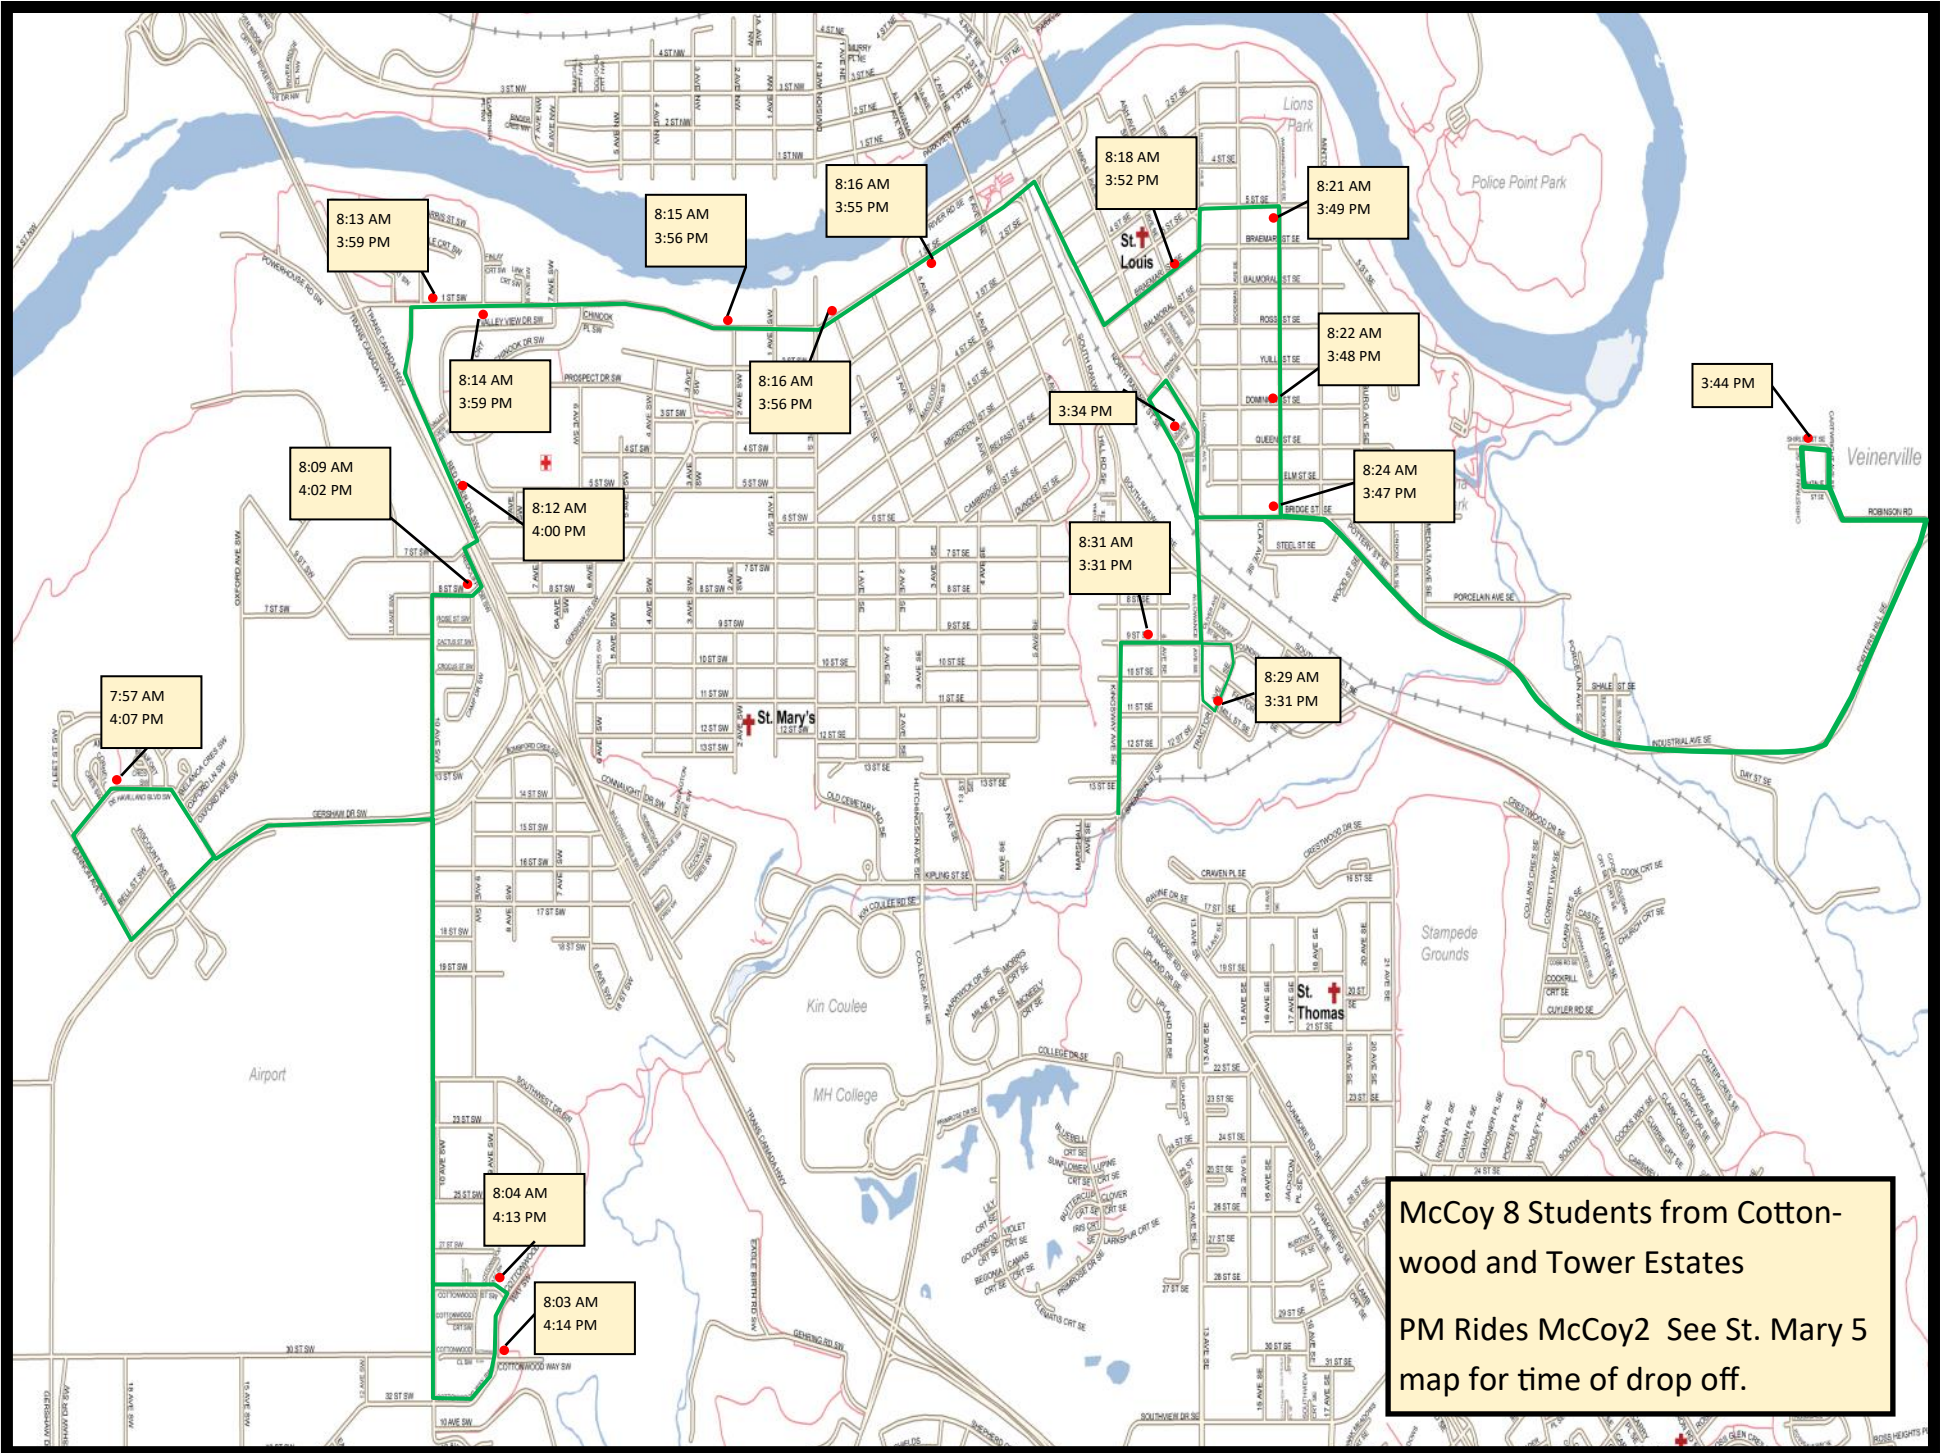

# St. Mary's 5

McCoy 8 Students from Cottonwood and Tower Estates  
PM Rides McCoy2 See St. Mary 5 map for time of drop off.