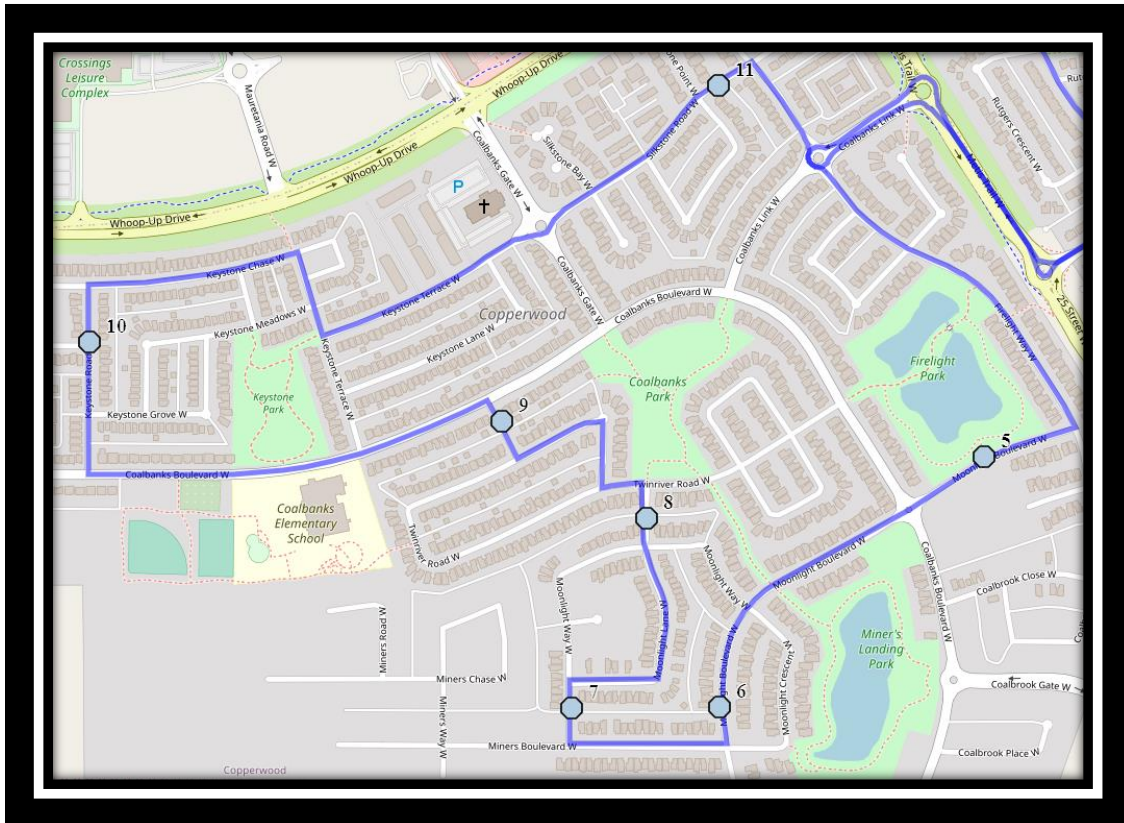

St. Pats W2

REVISED: August 25th, 2023

EFFECTIVE: September 5th, 2023

St. Patrick Fine Arts – 80 Rivergreen Road West – (403) 327-4386

Please arrive 10 minutes before scheduled pick up and drop off times. Times shown may vary due to weather & traffic conditions.
Bus routes and maps are subject to change. For the most up-to-date version, visit www.southland.ca/lethbridge.