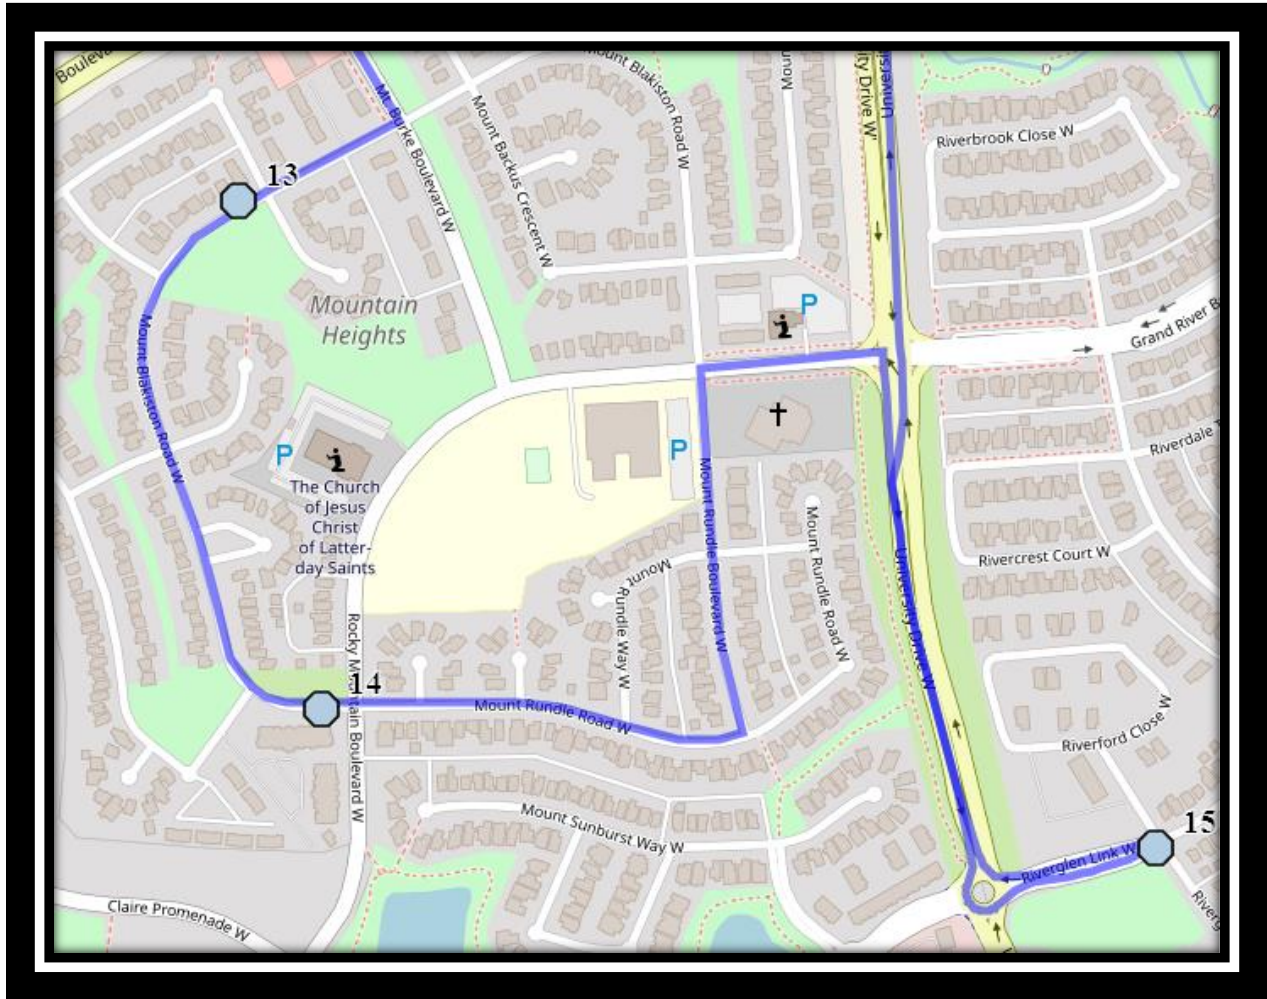

St. Pats W2

REVISED: August 25th, 2023

EFFECTIVE: September 5th, 2023

St. Patrick Fine Arts – 80 Rivergreen Road West – (403) 327-4386

Please arrive 10 minutes before scheduled pick up and drop off times. Times shown may vary due to weather & traffic conditions.

Bus routes and maps are subject to change. For the most up-to-date version, visit www.southland.ca/lethbridge.