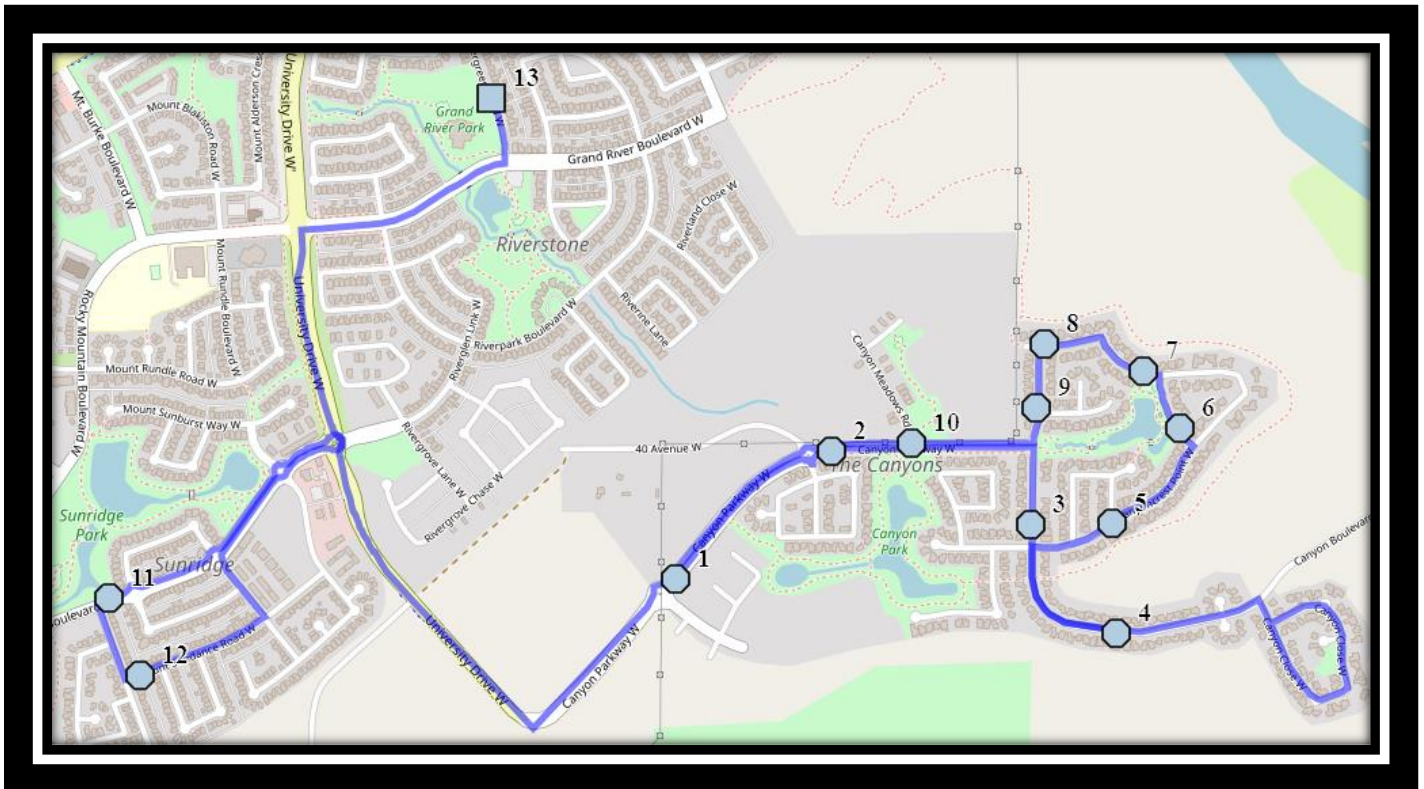

St. Pats W3

REVISED: August 17th, 2023

EFFECTIVE: September 5th, 2023

PM Route Reverse of AM

St. Patrick Fine Arts – 80 Rivergreen Road West – (403) 327-4386

Please arrive 10 minutes before scheduled pick up and drop off times. Times shown may vary due to weather & traffic conditions.

Please arrive 10 minutes before scheduled pick up and drop off times. Times shown may vary due to weather & traffic conditions.

Bus routes and maps are subject to change. For the most up-to-date version, visit www.southland.ca/lethbridge.

St. Pats W3

REVISED: August 17th, 2023

EFFECTIVE: September 5th, 2023

Monday to Friday

- #1 - 8:09 AM - Canyon Parkway West Eastbound - east of Canyon Ridge at second lamp post
- #2 - 8:10 AM - Canyon Parkway West Eastbound - east of Canyon Estates Lane power boxes
- #3 - 8:12 AM - Canyon Blvd West Southbound - north of Canyon Landing at power boxes
- #4 - 8:15 AM - Canyon Blvd West Eastbound - walkway entrance
- #5 - 8:16 AM - Canyoncrest Court West Northbound - at Canyoncrest Crt sign post (SW)
- #6 - 8:17 AM - Canyoncrest Way West Northbound - at south lamp post
- #7 - 8:18 AM - Canyoncrest Point West Westbound - west of Canyoncrest way after second driveway
- #8 - 8:19 AM - Canyoncrest Point W Westbound - east of Canyon Blvd at power box
- #9 - 8:20 AM - Canyon Blvd West Southbound - at Canyon Cove beside power box
- #10 - 8:21 AM - Canyon Parkway W Westbound - east of Canyon Meadows Rd at intersection
- #11 - 8:24 AM - Sunridge Blvd West Southbound - west of Mt Sunburst Way
- #12 - 8:25 AM - Sunridge Blvd W Westbound - between Mt Sundance Ln and Mt Sundial Crt
- #13 - 8:26 AM - Mt Sundance Road W Eastbound - east of Sundial Crt at mailbox
- #14 - 8:30 AM - St. Patrick Fine Arts Elementary