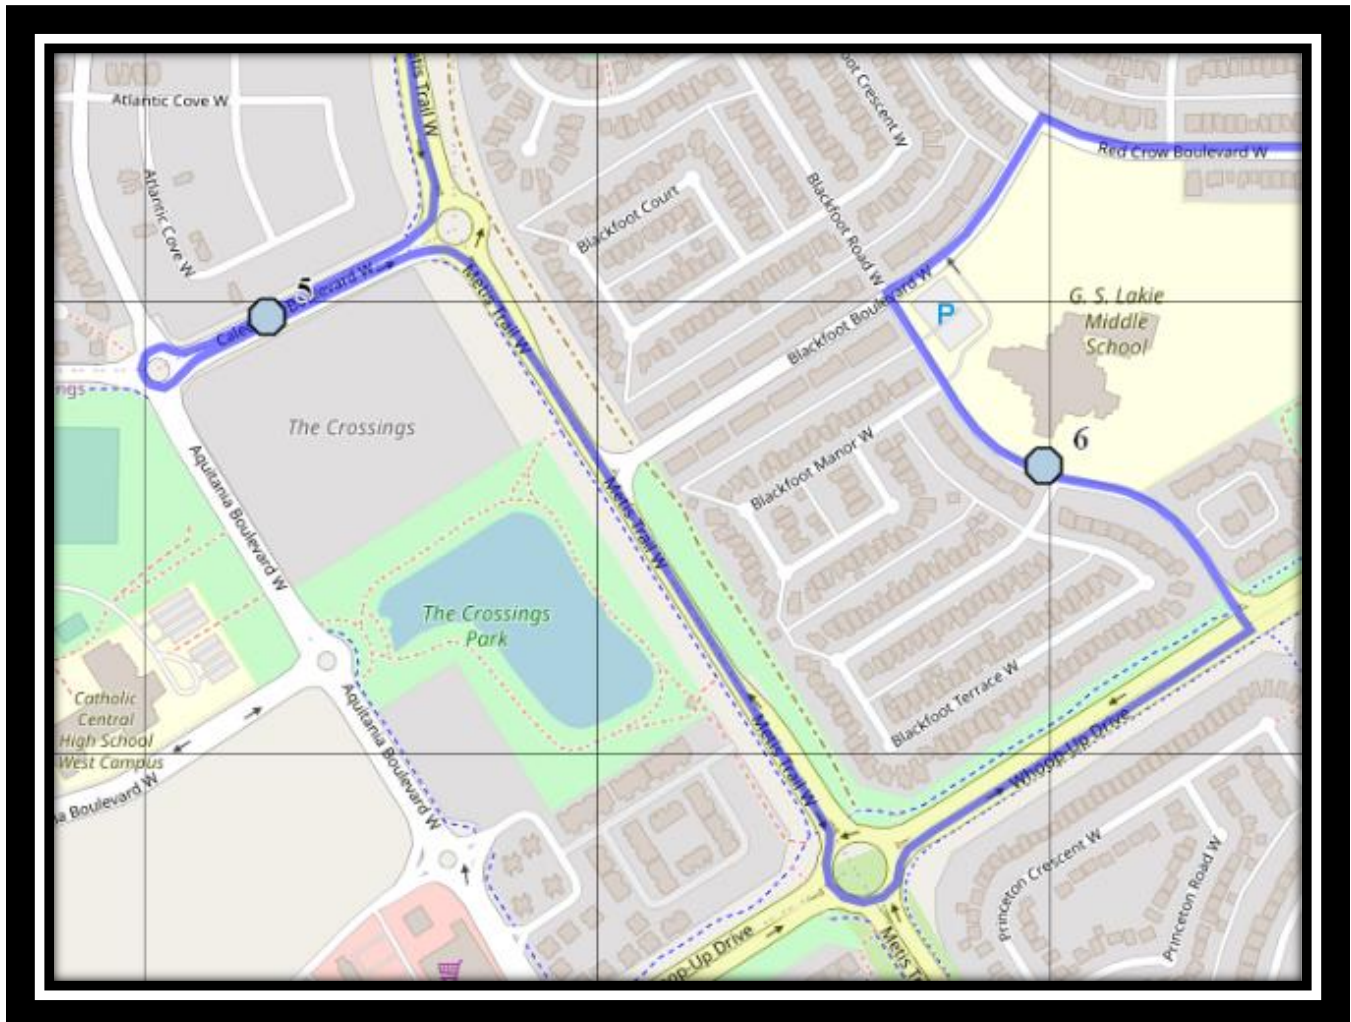

Van Tighem W1

REVISED: August 29, 2023

EFFECTIVE: September 5, 2023

Father Leonard Van Tighem (403)-381-0953

25 Stoney Crescent W, Lethbridge, AB. T1K 6V5

Please arrive 5 minutes before scheduled pick up and drop off times. Times shown may vary due to weather & traffic conditions.
Bus routes and maps are subject to change. For the most up-to-date version, visit www.southland.ca/lethbridge.