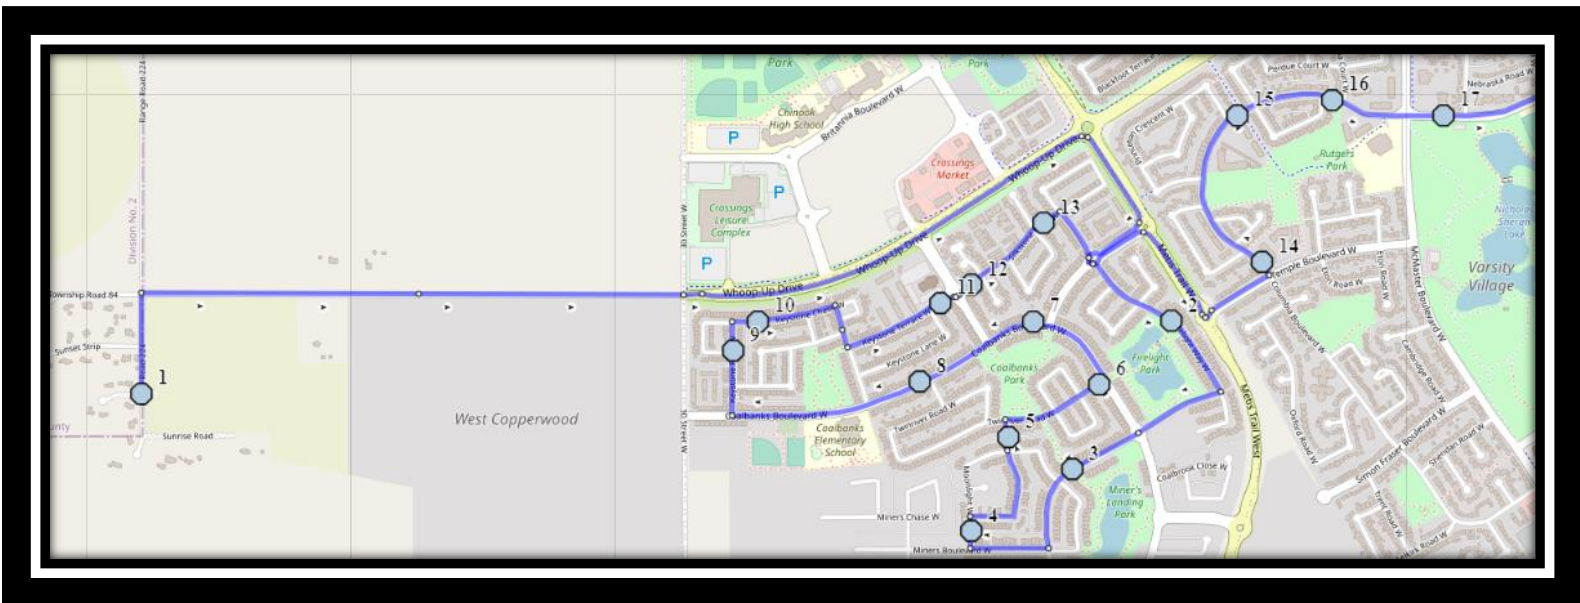

Van Tighem W2

REVISED: August 15, 2023

EFFECTIVE: September 5, 2023

AM ROUTE – see below for PM ROUTE

Father Leonard Van Tighem (403)-381-0953

25 Stoney Crescent W, Lethbridge, AB. T1K 6V5

Please arrive 10 minutes before scheduled pick up and drop off times. Times shown may vary due to weather & traffic conditions.
Bus routes and maps are subject to change. For the most up-to-date version, visit www.southland.ca/lethbridge.