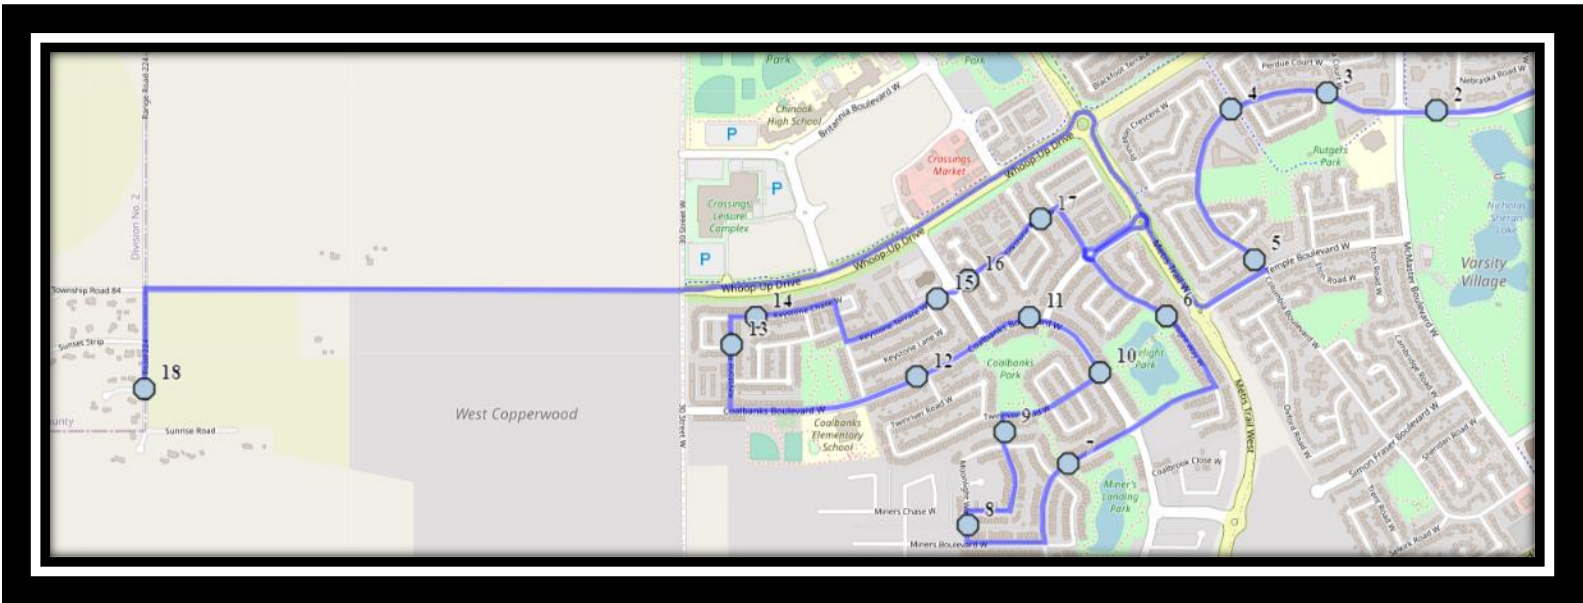

Van Tighem W2

REVISED: August 15, 2023

EFFECTIVE: September 5, 2023

PM Route – Alternate stop order

Father Leonard Van Tighem (403)-381-0953
25 Stoney Crescent W, Lethbridge, AB. T1K 6V5

Please arrive 10 minutes before scheduled pick up and drop off times. Times shown may vary due to weather & traffic conditions.
Bus routes and maps are subject to change. For the most up-to-date version, visit www.southland.ca/lethbridge.