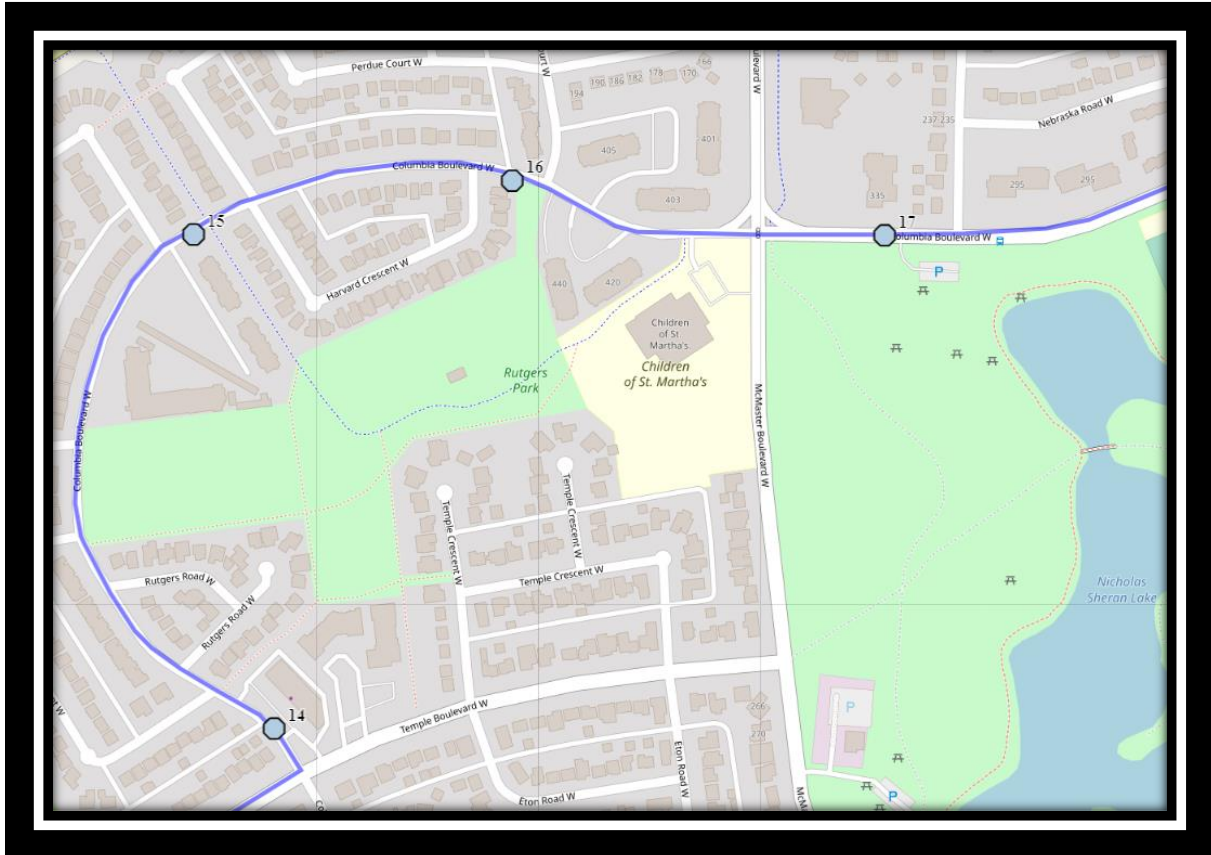

Van Tighem W2

REVISED: August 15, 2023

EFFECTIVE: September 5, 2023

Father Leonard Van Tighem (403)-381-0953

25 Stoney Crescent W, Lethbridge, AB. T1K 6V5

Please arrive 10 minutes before scheduled pick up and drop off times. Times shown may vary due to weather & traffic conditions.
Bus routes and maps are subject to change. For the most up-to-date version, visit www.southland.ca/lethbridge.