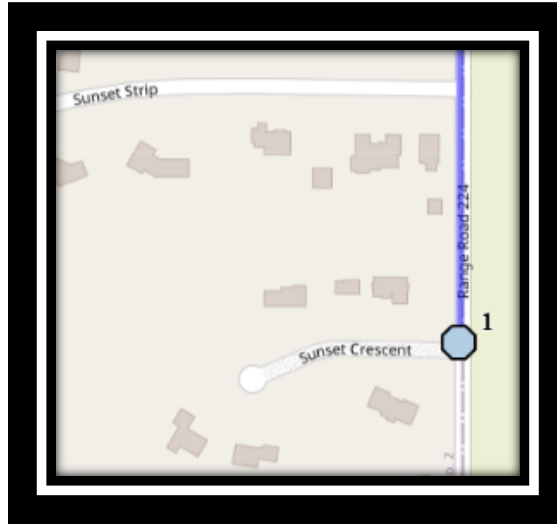

Van Tighem W2

REVISED: August 15, 2023

EFFECTIVE: September 5, 2023

Father Leonard Van Tighem (403)-381-0953

25 Stoney Crescent W, Lethbridge, AB. T1K 6V5

Please arrive 10 minutes before scheduled pick up and drop off times. Times shown may vary due to weather & traffic conditions.
Bus routes and maps are subject to change. For the most up-to-date version, visit www.southland.ca/lethbridge.