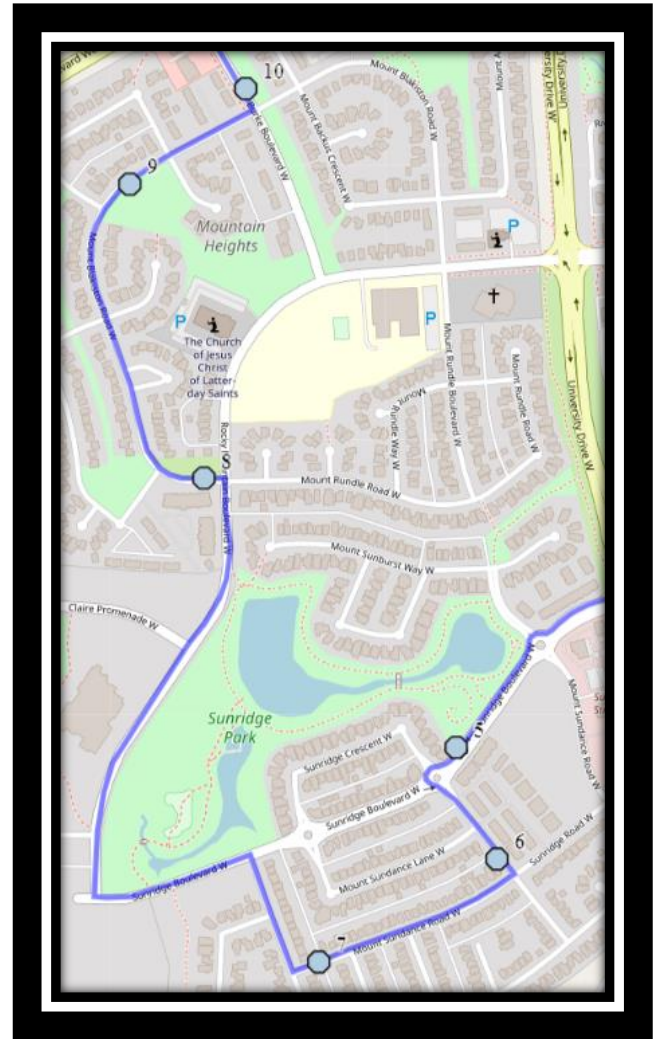

Van Tighem W3

REVISED: August 15, 2023

EFFECTIVE: September 5, 2023

Father Leonard Van Tighem (403)-381-0953
25 Stoney Crescent W, Lethbridge, AB. T1K 6V5

Please arrive 10 minutes before scheduled pick up and drop off times. Times may vary due to weather & traffic conditions.
Bus routes and maps are subject to change. For the most up-to-date version, visit www.southland.ca/lethbridge.