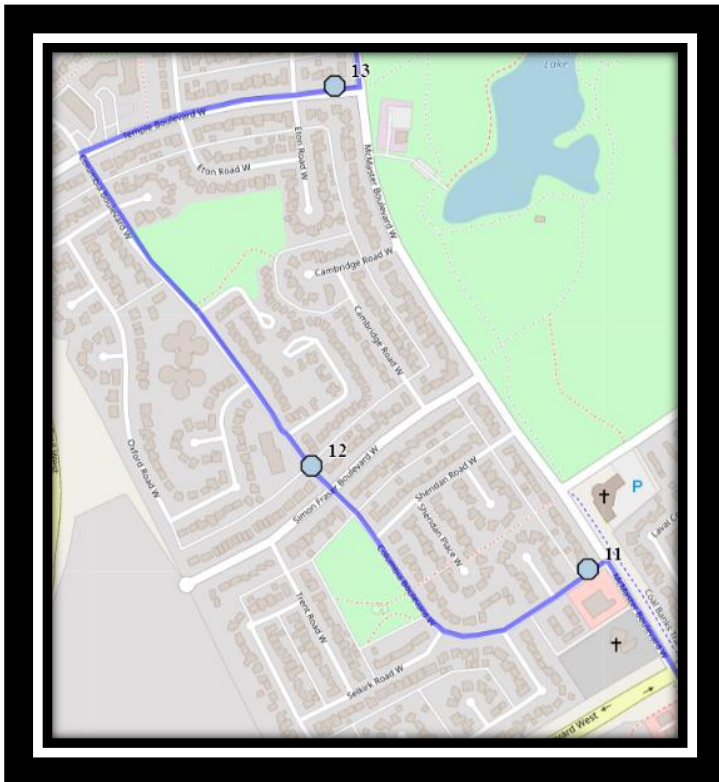

Van Tighem W3

REVISED: August 15, 2023

EFFECTIVE: September 5, 2023

Father Leonard Van Tighem (403)-381-0953
25 Stoney Crescent W, Lethbridge, AB. T1K 6V5

Please arrive 10 minutes before scheduled pick up and drop off times. Times may vary due to weather & traffic conditions.
Bus routes and maps are subject to change. For the most up-to-date version, visit www.southland.ca/lethbridge.