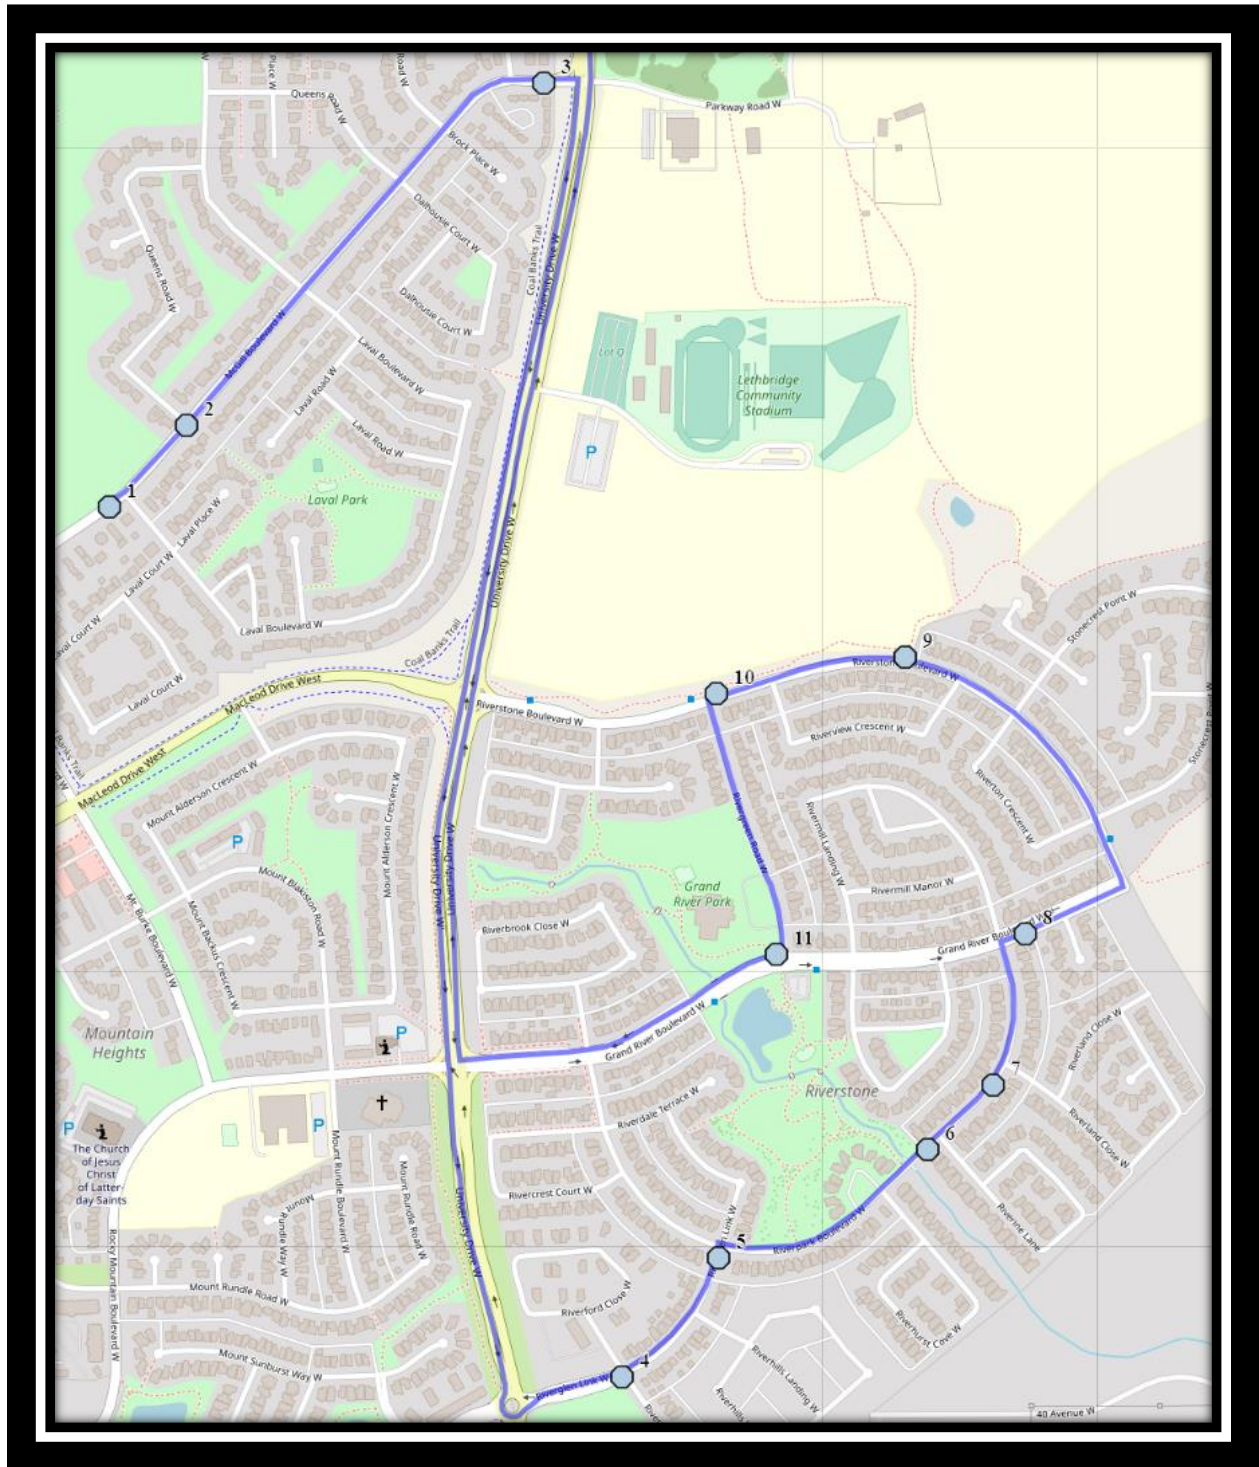

Van Tighem W4

REVISED: August 15, 2023

EFFECTIVE: September 5, 2023

Father Leonard Van Tighem (403)-381-0953

25 Stoney Crescent W, Lethbridge, AB. T1K 6V5

Please arrive 10 minutes before scheduled pick up and drop off times. Times shown may vary due to weather & traffic conditions.
Bus routes and maps are subject to change. For the most up-to-date version, visit www.southland.ca/lethbridge.