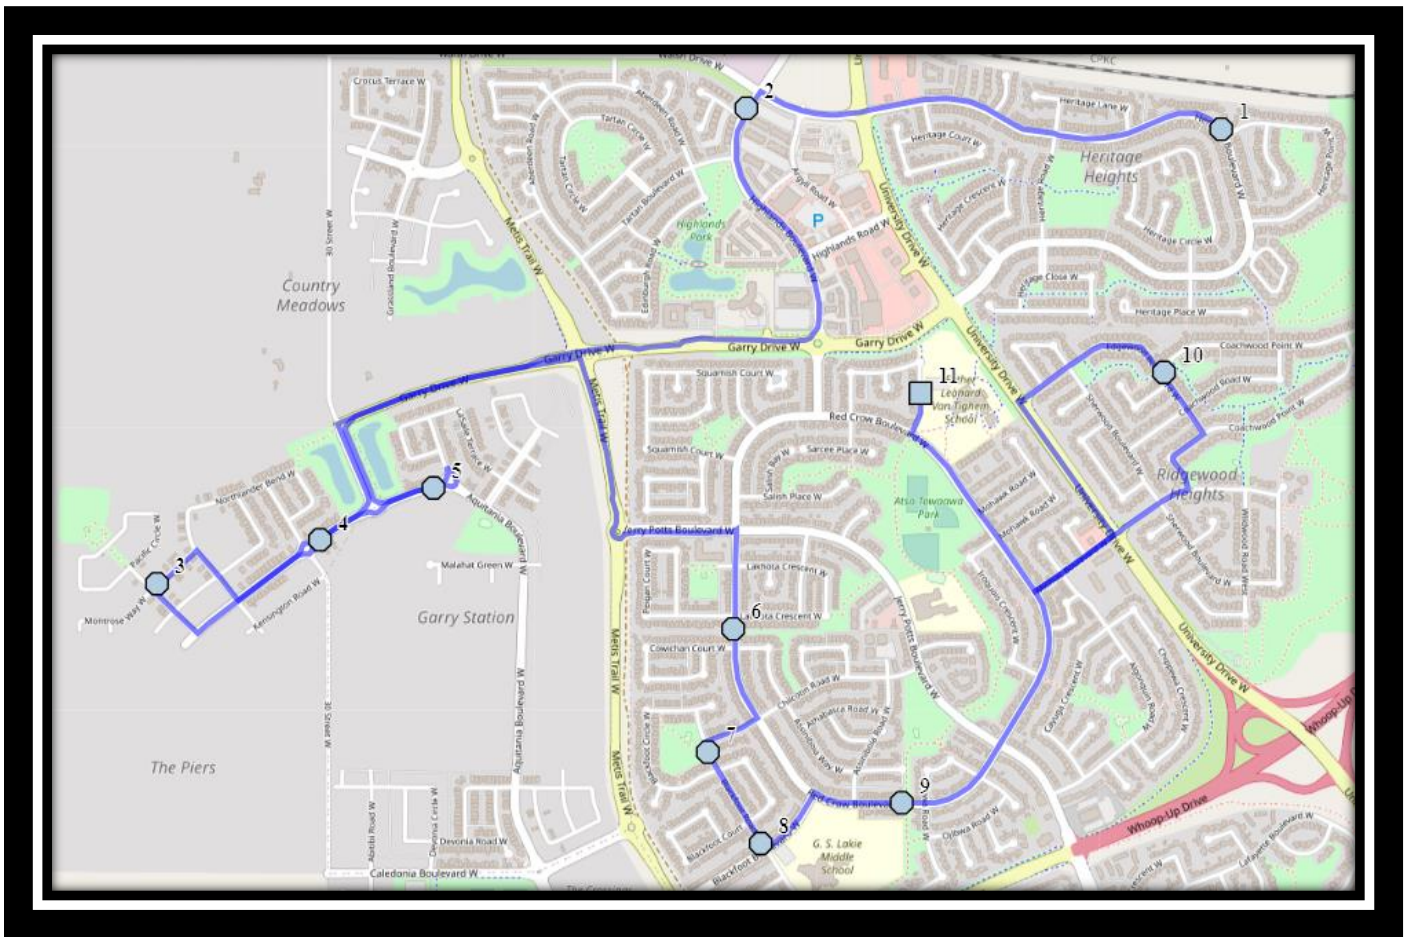

Van Tighem W5

REVISED: August 15, 2023

EFFECTIVE: September 5, 2022

AM ROUTE – PM ROUTE alternate order

Father Leonard Van Tighem (403)-381-0953
25 Stoney Crescent W, Lethbridge, AB. T1K 6V5

Please arrive 10 minutes before scheduled pick up and drop off times. Times shown may vary due to weather & traffic conditions.
Bus routes and maps are subject to change. For the most up-to-date version, visit www.southland.ca/lethbridge.