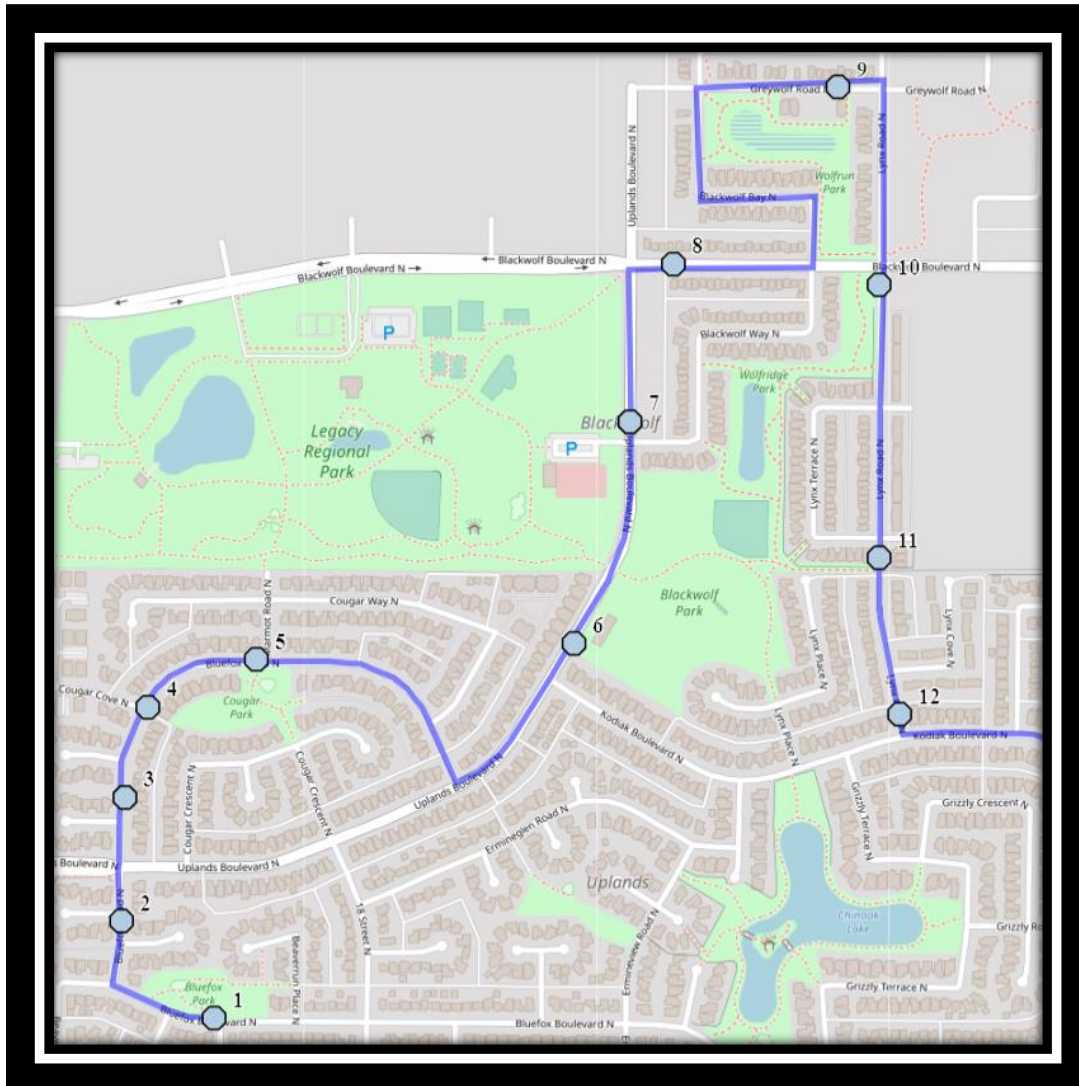

Wilson N1

REVISED: August 15, 2023

EFFECTIVE: September 5, 2023

PM Route same direction as AM

Wilson Middle School – 2003 9 Ave North – (403) 329-3144

Please arrive 10 minutes before scheduled pick up and drop off times. Times shown may vary due to weather & traffic conditions.
Bus routes and maps are subject to change. For the most up-to-date version, visit www.southland.ca/lethbridge.

Wilson N1

REVISED: August 15, 2023

EFFECTIVE: September 5, 2023

Monday - Friday

#1 - 7:21 AM - Bluefox Blvd N Westbound - at Beaverpond Crt N mailboxes

#2 - 7:22 AM - Bluefox Rd N Northbound - at Bluefox Bay N (SSE)

#3 - 7:23 AM - Cougar Rd N Northbound - north of Cougar Bay at power box

#4 - 7:24 AM - Cougar Rd N Northbound - at Cougar Cove after alley

#5 - 7:24 AM - Cougar Rd N Eastbound - west of Cougar Way at park entrance