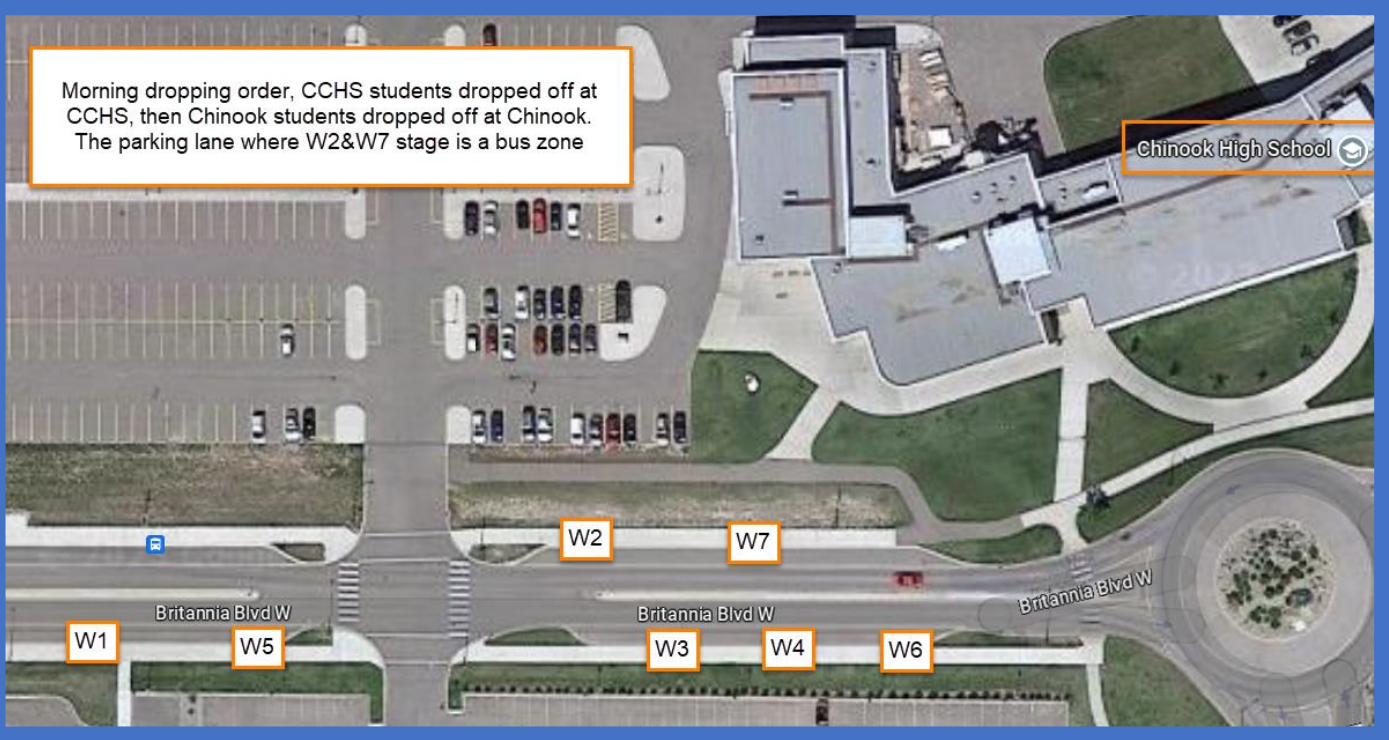

# School Bus Parking

## Chinook & CCHW High School

Morning dropping order, CCHS students dropped off at CCHS, then Chinook students dropped off at Chinook.  
The parking lane where W2&W7 stage is a bus zone

Chinook High School

W1

W5

W2

W7

W3

W4

W6

Britannia Blvd W

Britannia Blvd W

Britannia Blvd W

Morning dropping order, make sure you drop the CCHS students in front of their school and then move up and drop off Chinook students at their school.

Catholic Central High School - West Campus