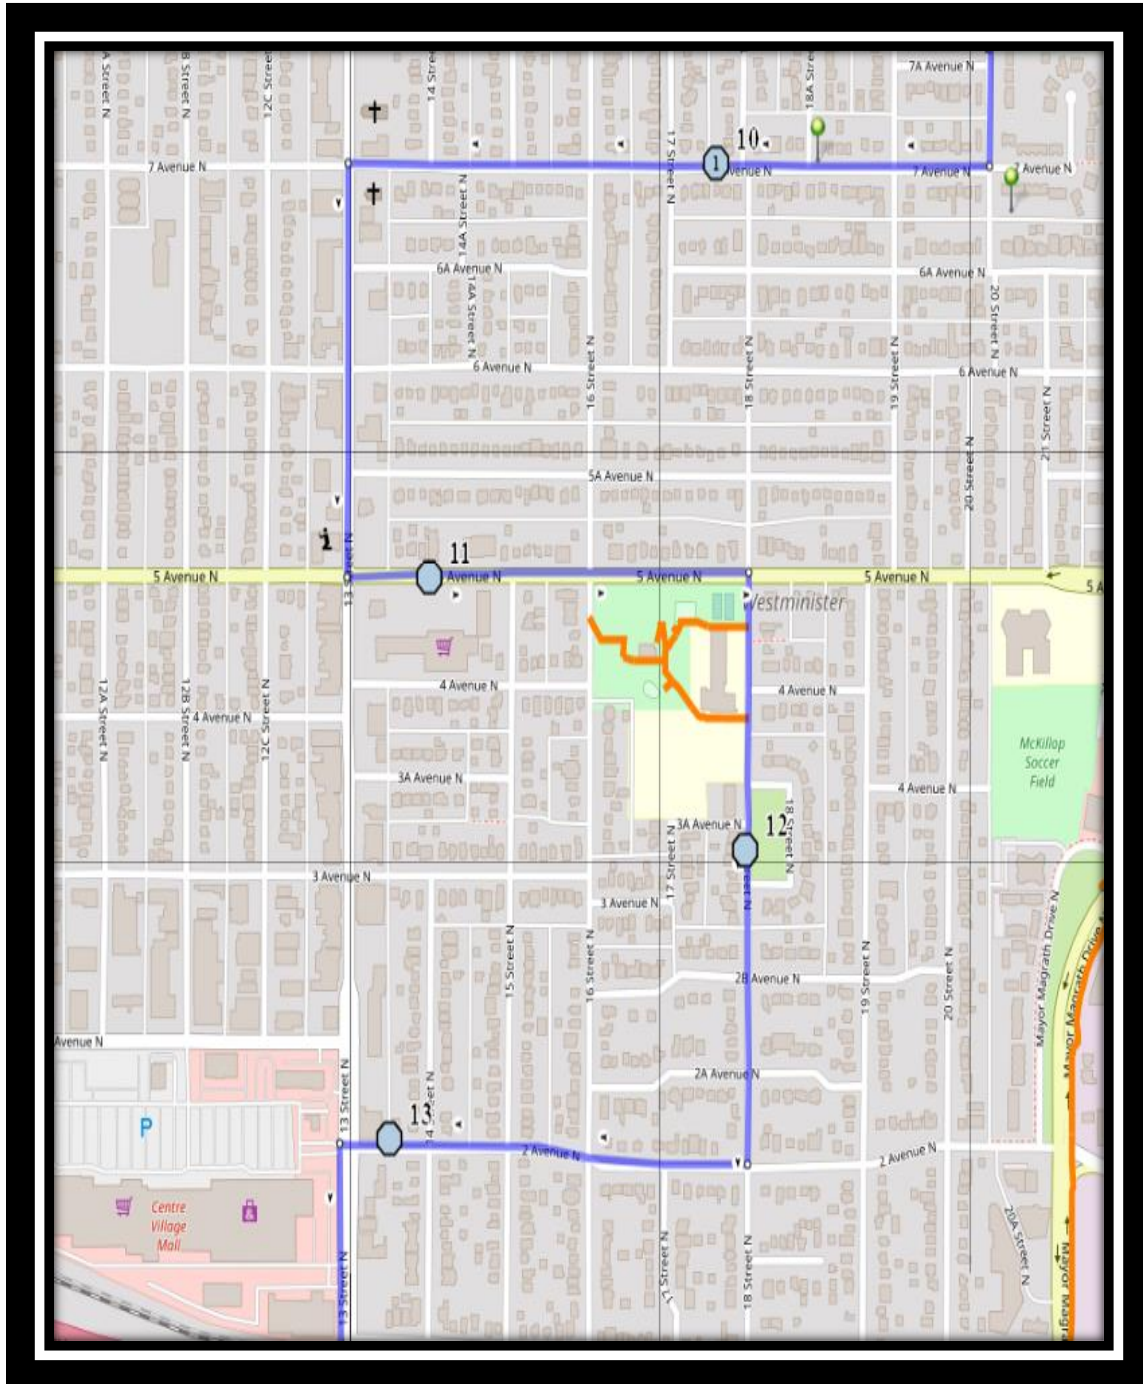

Davidson/Bawden N1

REVISED: September 14, 2023

EFFECTIVE: September 20th, 2023

PM Route Same Direction as AM

Ecole Agnes Davidson – 2103 20 Street South – (403) 328-5153

Fleetwood Bawden – 1222 9 Ave. South – (403) 327-5818

Davidson/Bawden N1

REVISED: September 14, 2023

EFFECTIVE: September 20th, 2023

Ecole Agnes Davidson – 2103 20 Street South – (403) 328-5153

Fleetwood Bawden – 1222 9 Ave. South – (403) 327-5818

Please arrive 10 minutes before scheduled pick up and drop off times. Times shown may vary due to weather & traffic conditions.
Bus routes and maps are subject to change. For the most up-to-date version, visit www.southland.ca/lethbridge.

#6 - 7:56 AM - Kodiak Blvd North Eastbound - east of Lynx Rd at mailboxes

#7 - 7:59 AM - Larkspur Rd N Southbound - north of alley

#8 - 8:01 AM - 18 Ave North Westbound - east of 18 St N across from baseball diamond