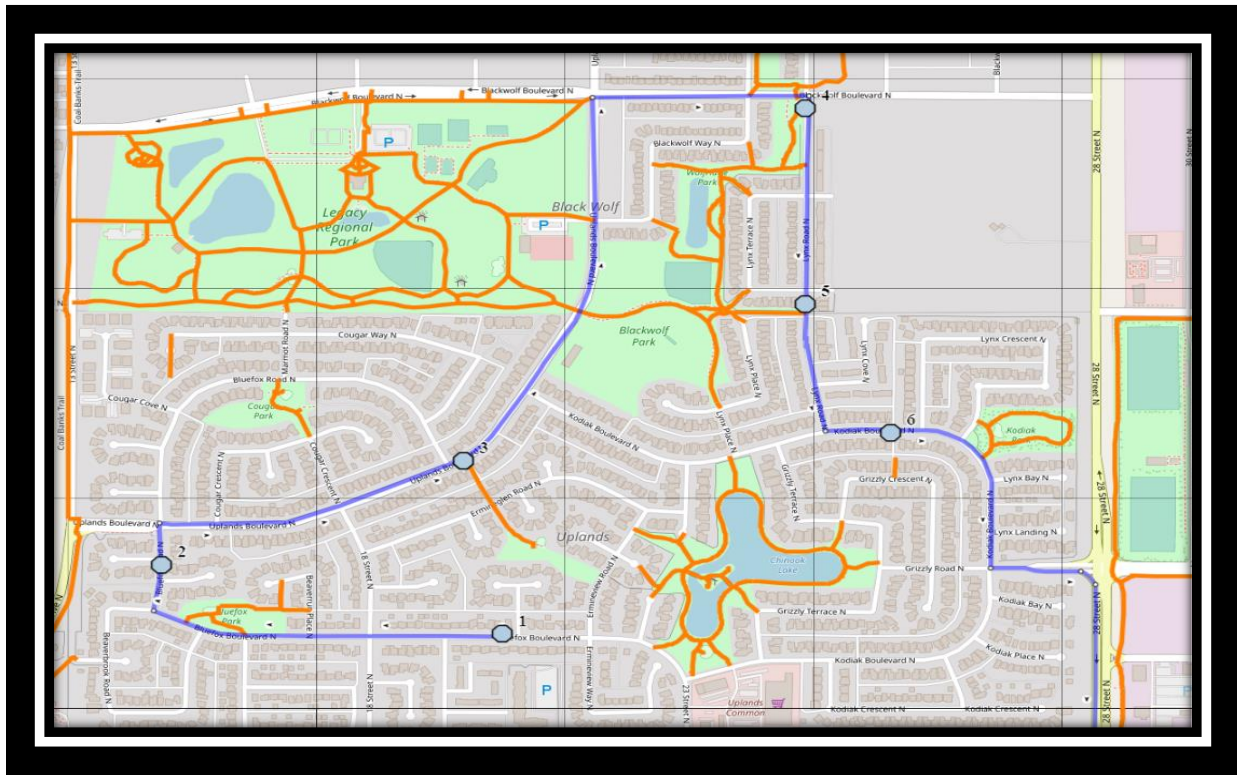

Davidson/Bawden N1

REVISED: September 14, 2023

EFFECTIVE: September 20th, 2023

Ecole Agnes Davidson – 2103 20 Street South – (403) 328-5153

Fleetwood Bawden – 1222 9 Ave. South – (403) 327-5818

Please arrive 10 minutes before scheduled pick up and drop off times. Times shown may vary due to weather & traffic conditions.
Bus routes and maps are subject to change. For the most up-to-date version, visit www.southland.ca/lethbridge.