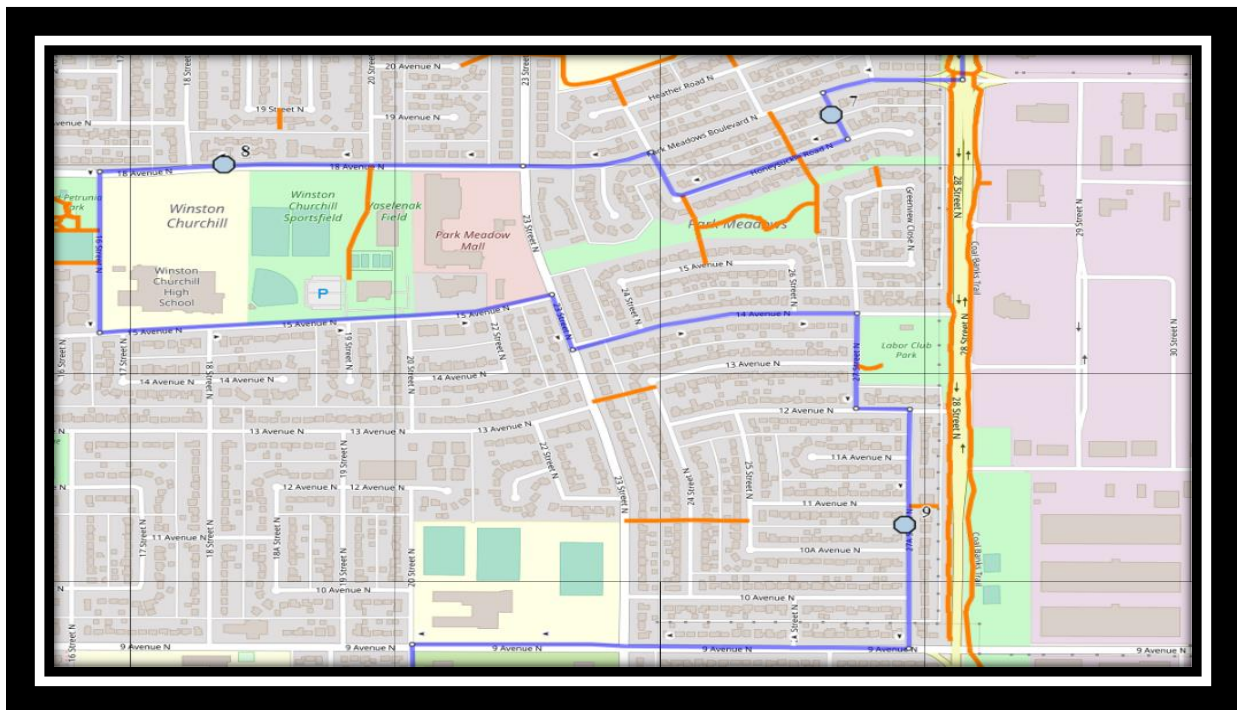

Davidson/Bawden N1

REVISED: September 14, 2023

EFFECTIVE: September 20th, 2023

PM Route Same Direction as AM

Ecole Agnes Davidson – 2103 20 Street South – (403) 328-5153

Fleetwood Bawden – 1222 9 Ave. South – (403) 327-5818

Davidson/Bawden N1

REVISED: September 14, 2023

EFFECTIVE: September 20th, 2023

Ecole Agnes Davidson – 2103 20 Street South – (403) 328-5153

Fleetwood Bawden – 1222 9 Ave. South – (403) 327-5818

Please arrive 10 minutes before scheduled pick up and drop off times. Times shown may vary due to weather & traffic conditions.
Bus routes and maps are subject to change. For the most up-to-date version, visit www.southland.ca/lethbridge.