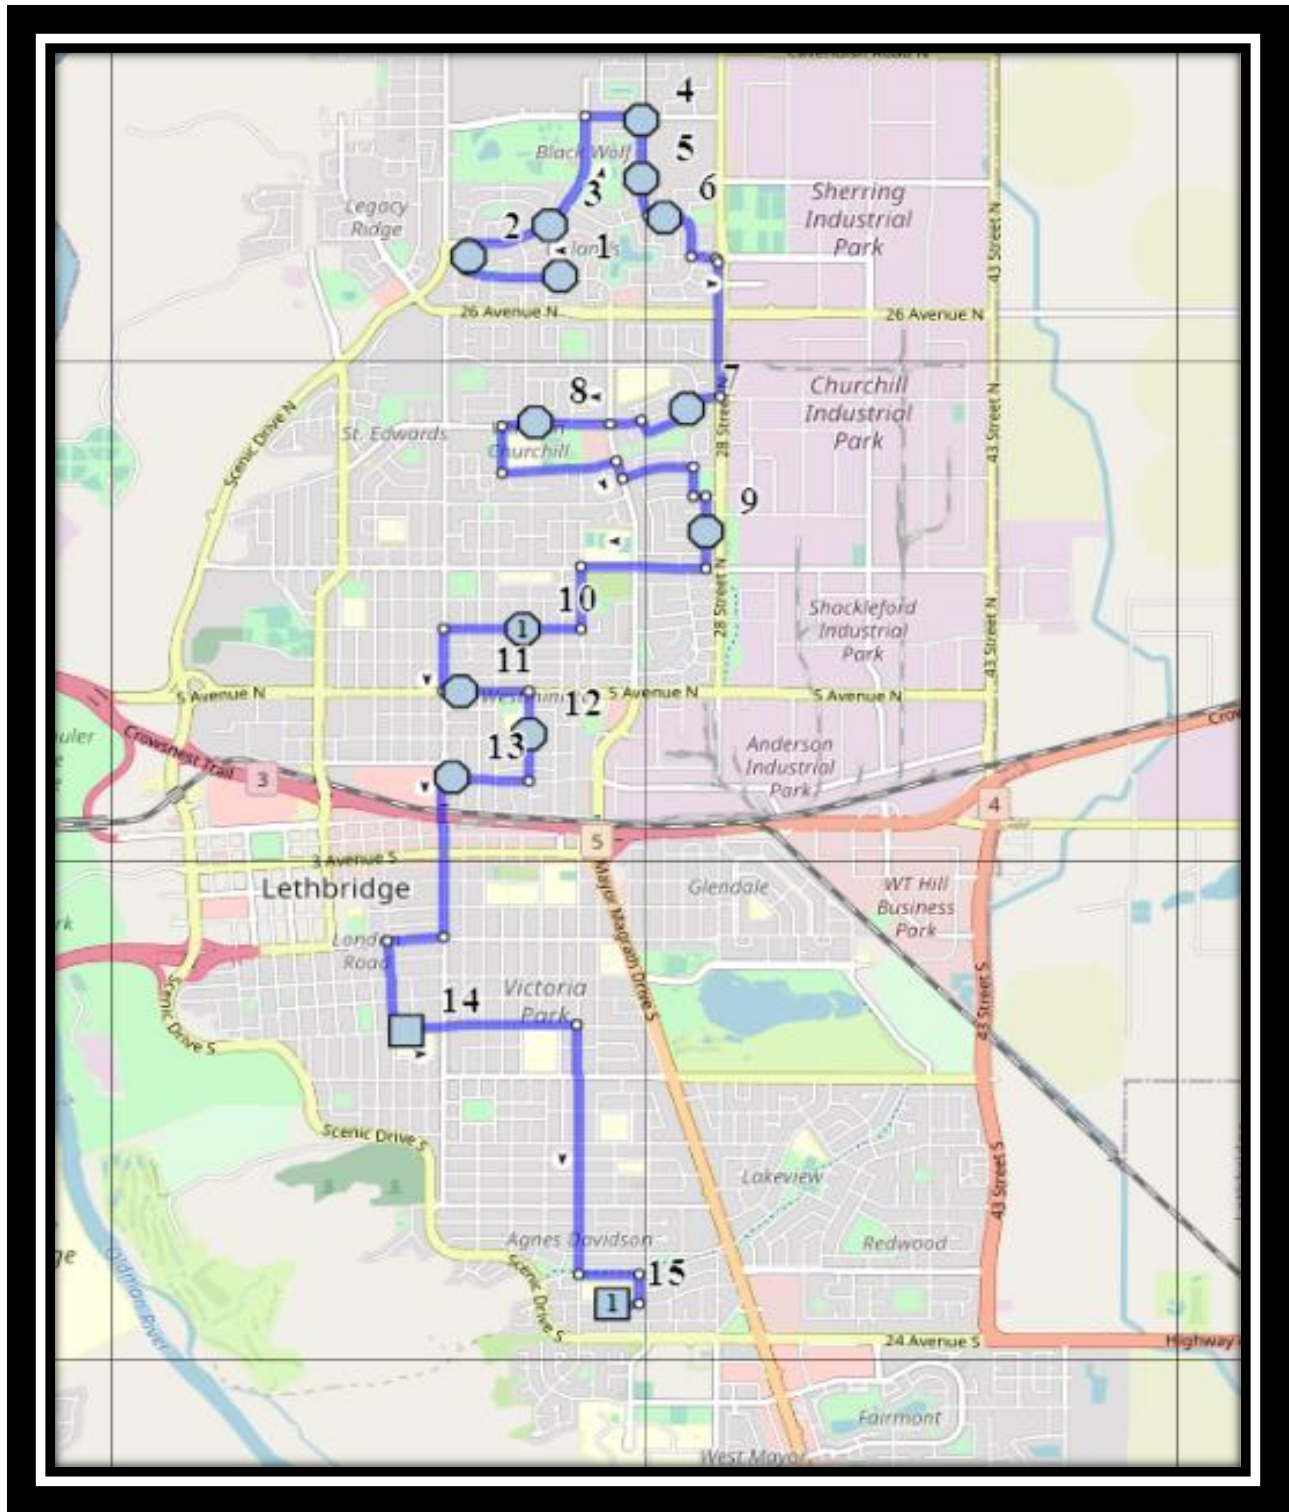

Davidson/Bawden N1

REVISED: September 14, 2023

EFFECTIVE: September 20th, 2023

PM Route Same Direction as AM

Ecole Agnes Davidson – 2103 20 Street South – (403) 328-5153

Fleetwood Bawden – 1222 9 Ave. South – (403) 327-5818

Davidson/Bawden N1

REVISED: September 14, 2023

EFFECTIVE: September 20th, 2023

Ecole Agnes Davidson – 2103 20 Street South – (403) 328-5153

Fleetwood Bawden – 1222 9 Ave. South – (403) 327-5818

Please arrive 10 minutes before scheduled pick up and drop off times. Times shown may vary due to weather & traffic conditions.
Bus routes and maps are subject to change. For the most up-to-date version, visit www.southland.ca/lethbridge.

#9 - 4:20 PM - Larkspur Rd N Southbound - north of alley

#10 - 4:23 PM - 18 Ave North Westbound - east of 18 St N across from baseball diamond

#11 - 4:28 PM - 27A Street North Southbound - south of 11 Ave N before alley

#10 - 1:23 PM - 18 Ave North Westbound - east of 18 St N across from baseball diamond

#11 - 1:28 PM - 27A Street North Southbound - south of 11 Ave N before alley

#12 - 1:31 PM - 7 Ave N Westbound - west of 18 Street at the alley