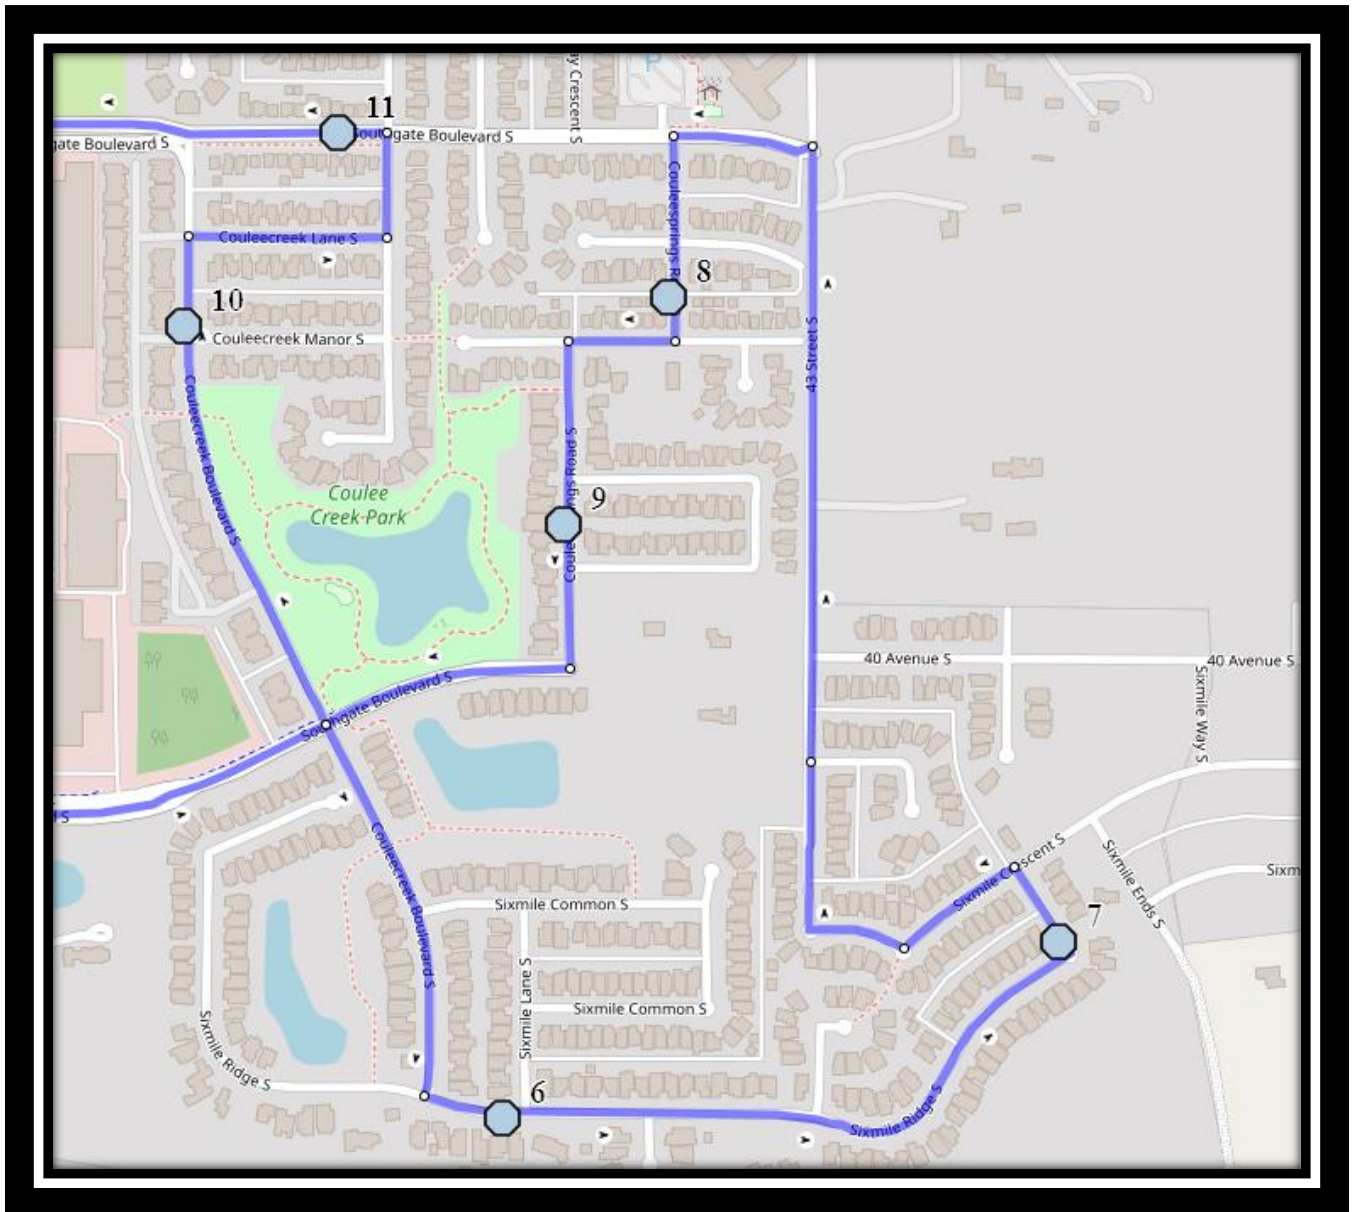

Assumption S1

REVISED: September 8th, 2023

EFFECTIVE: September 13th, 2023

Our Lady of Assumption – 2219 14 Ave South – (403) 327-5028

Please arrive 10 minutes before scheduled pick up and drop off times. Times shown may vary due to weather & traffic conditions.

Bus routes and maps are subject to change. For the most up-to-date version, visit www.southland.ca/lethbridge.