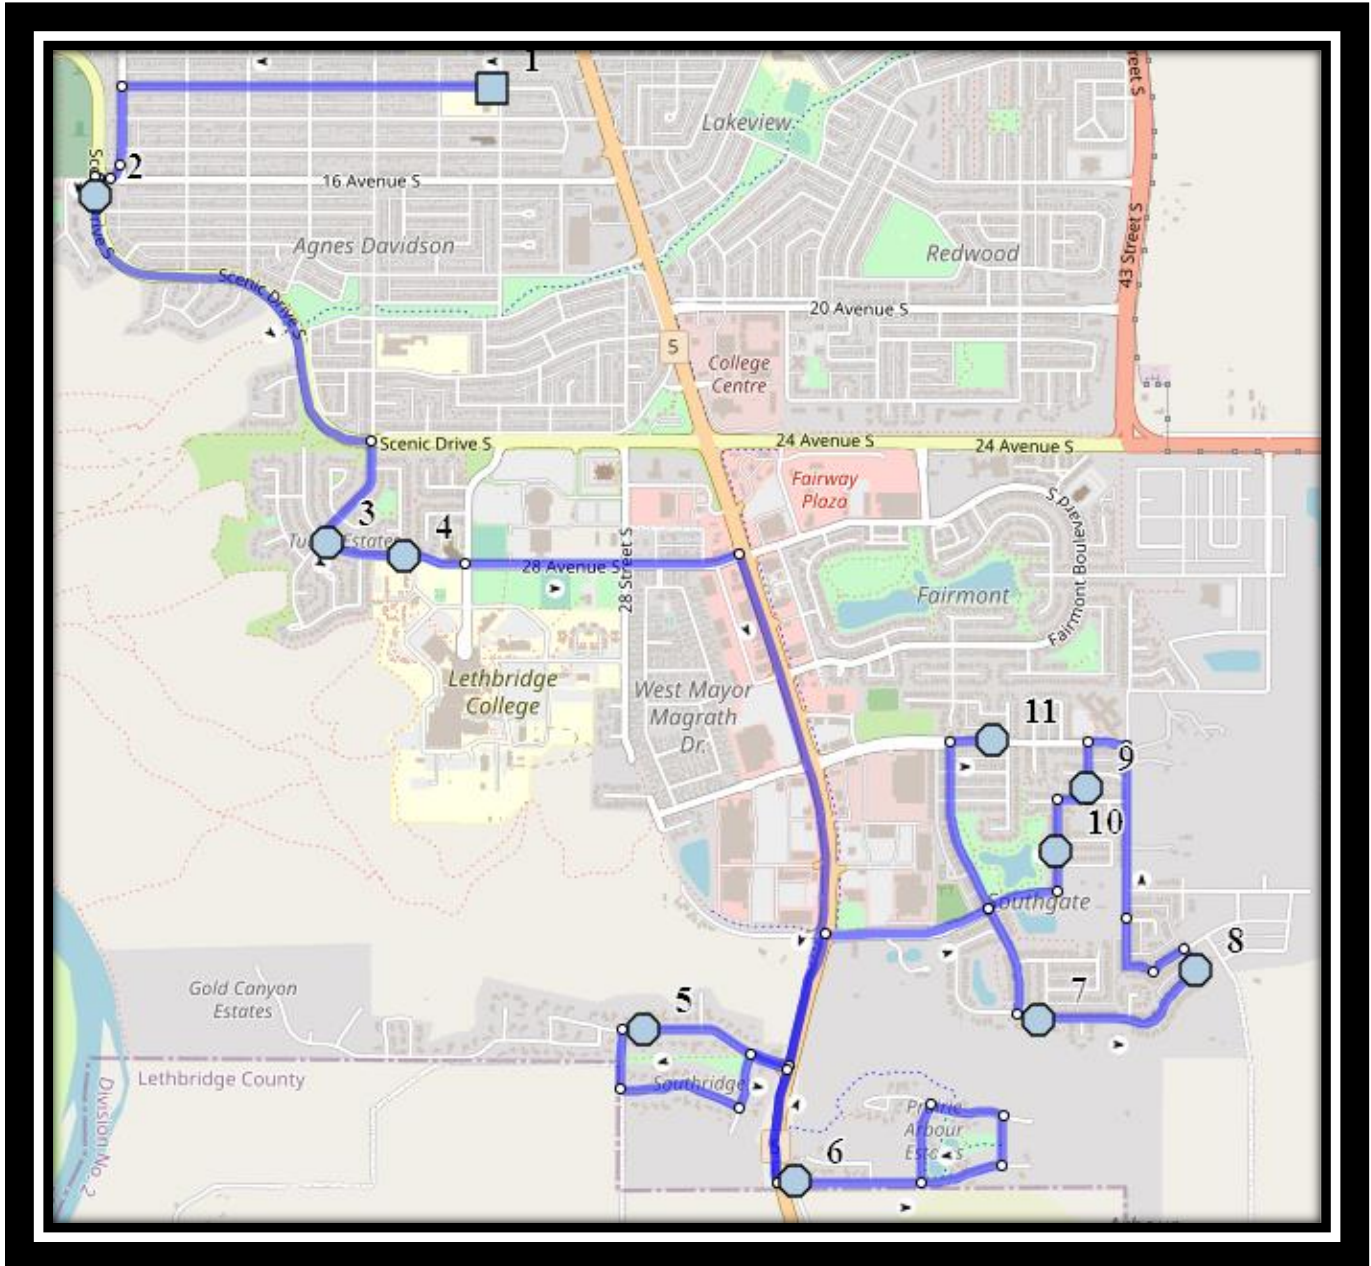

Assumption S1

REVISED: September 8th, 2023

EFFECTIVE: September 13th, 2023

PM Route

Our Lady of Assumption – 2219 14 Ave South – (403) 327-5028

Please arrive 10 minutes before scheduled pick up and drop off times. Times shown may vary due to weather & traffic conditions. Bus routes and maps are subject to change. For the most up-to-date version, visit www.southland.ca/lethbridge.