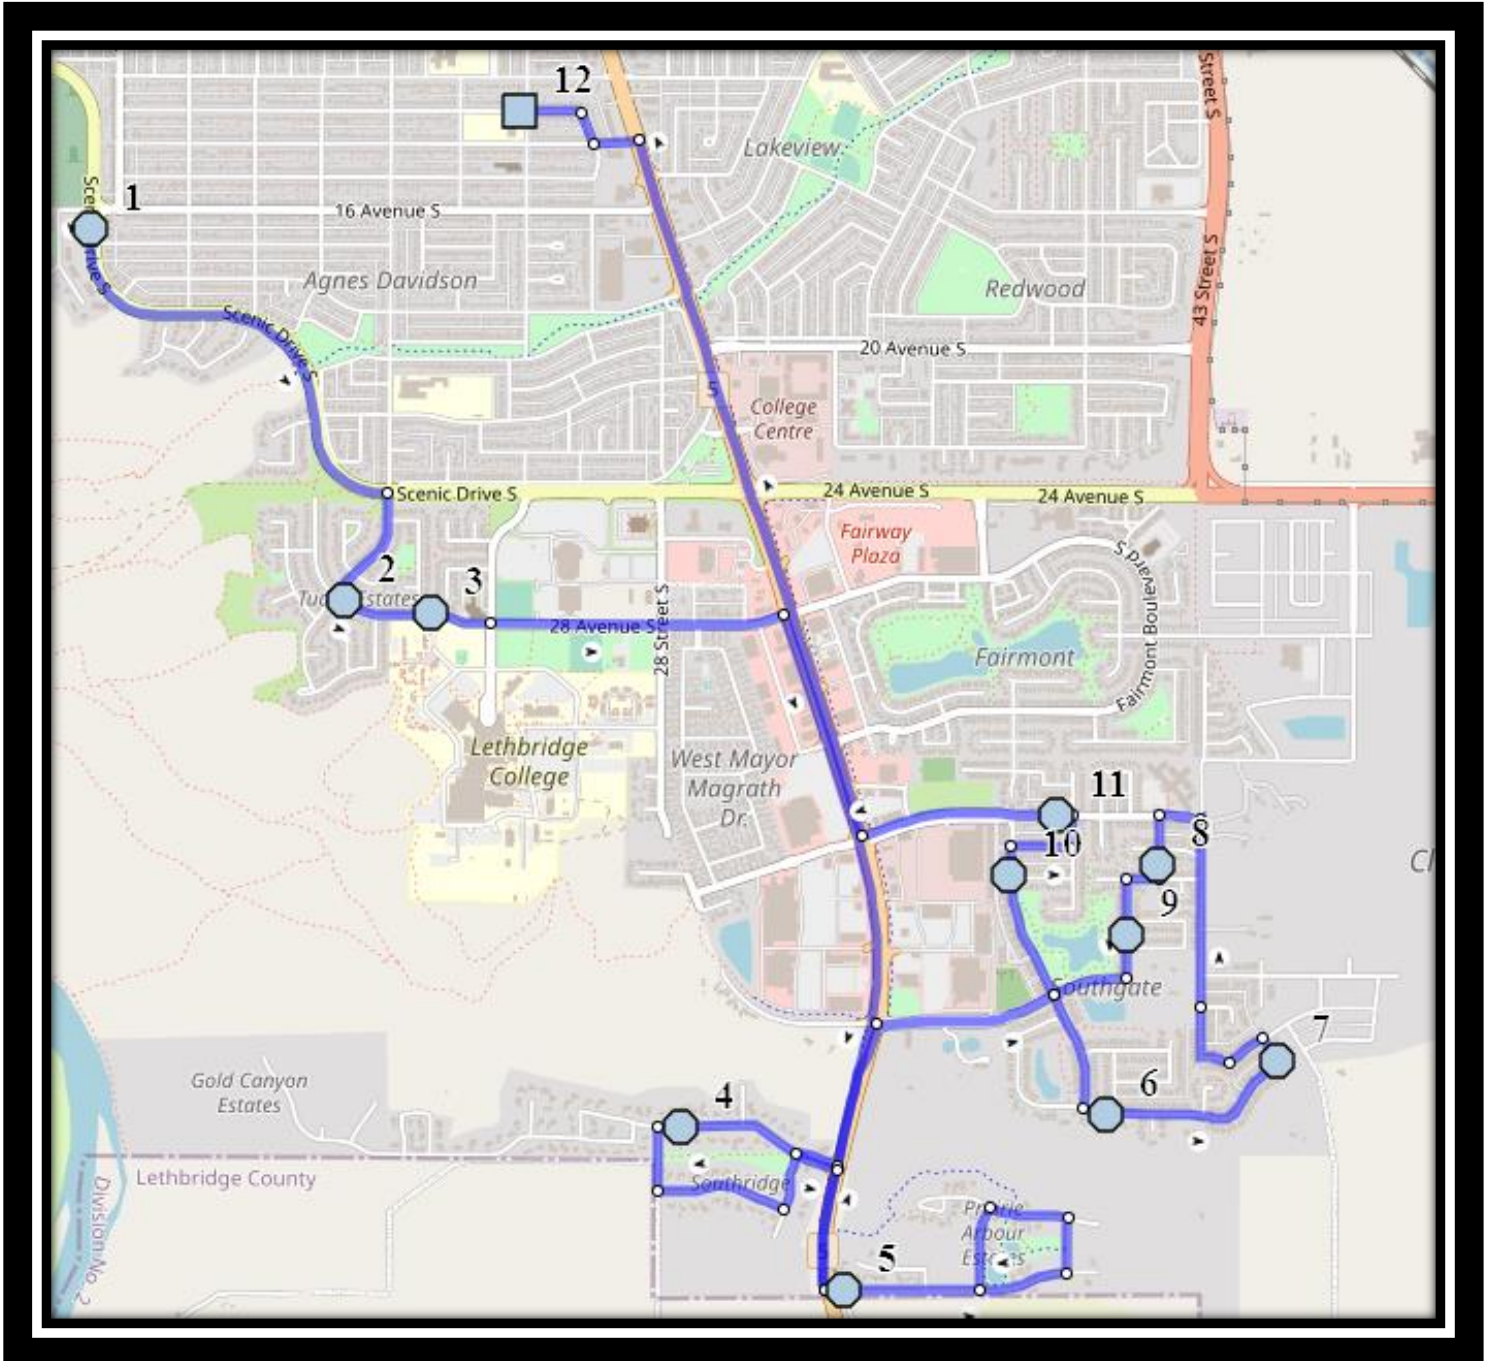

Assumption S1

REVISED: September 8th, 2023

EFFECTIVE: September 13th, 2023

AM Route – PM reverse of AM

Our Lady of Assumption – 2219 14 Ave South – (403) 327-5028

Please arrive 10 minutes before scheduled pick up and drop off times. Times shown may vary due to weather & traffic conditions.
Bus routes and maps are subject to change. For the most up-to-date version, visit www.southland.ca/lethbridge.