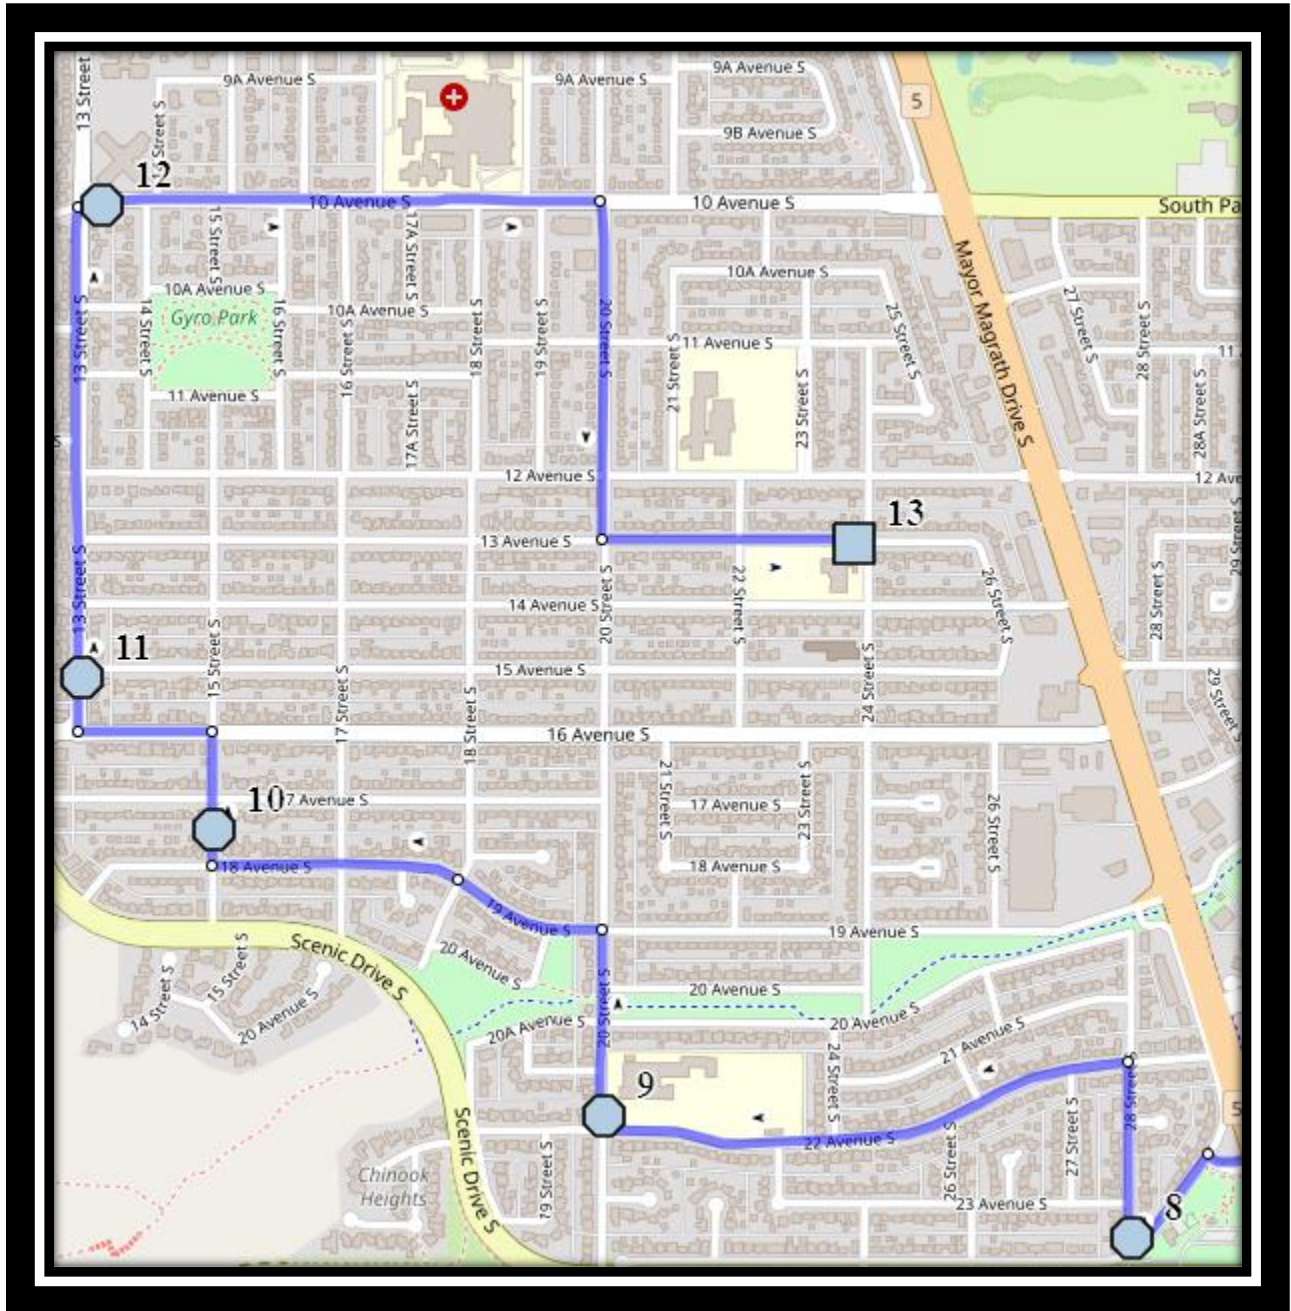

Assumption S2

REVISED: August 25th, 2023

EFFECTIVE: September 5th, 2023

Our Lady of Assumption – 2219 14 Ave South – (403) 327-5028

Please arrive 10 minutes before scheduled pick up and drop off times. Times shown may vary due to weather & traffic conditions.

Bus routes and maps are subject to change. For the most up-to-date version, visit www.southland.ca/lethbridge.