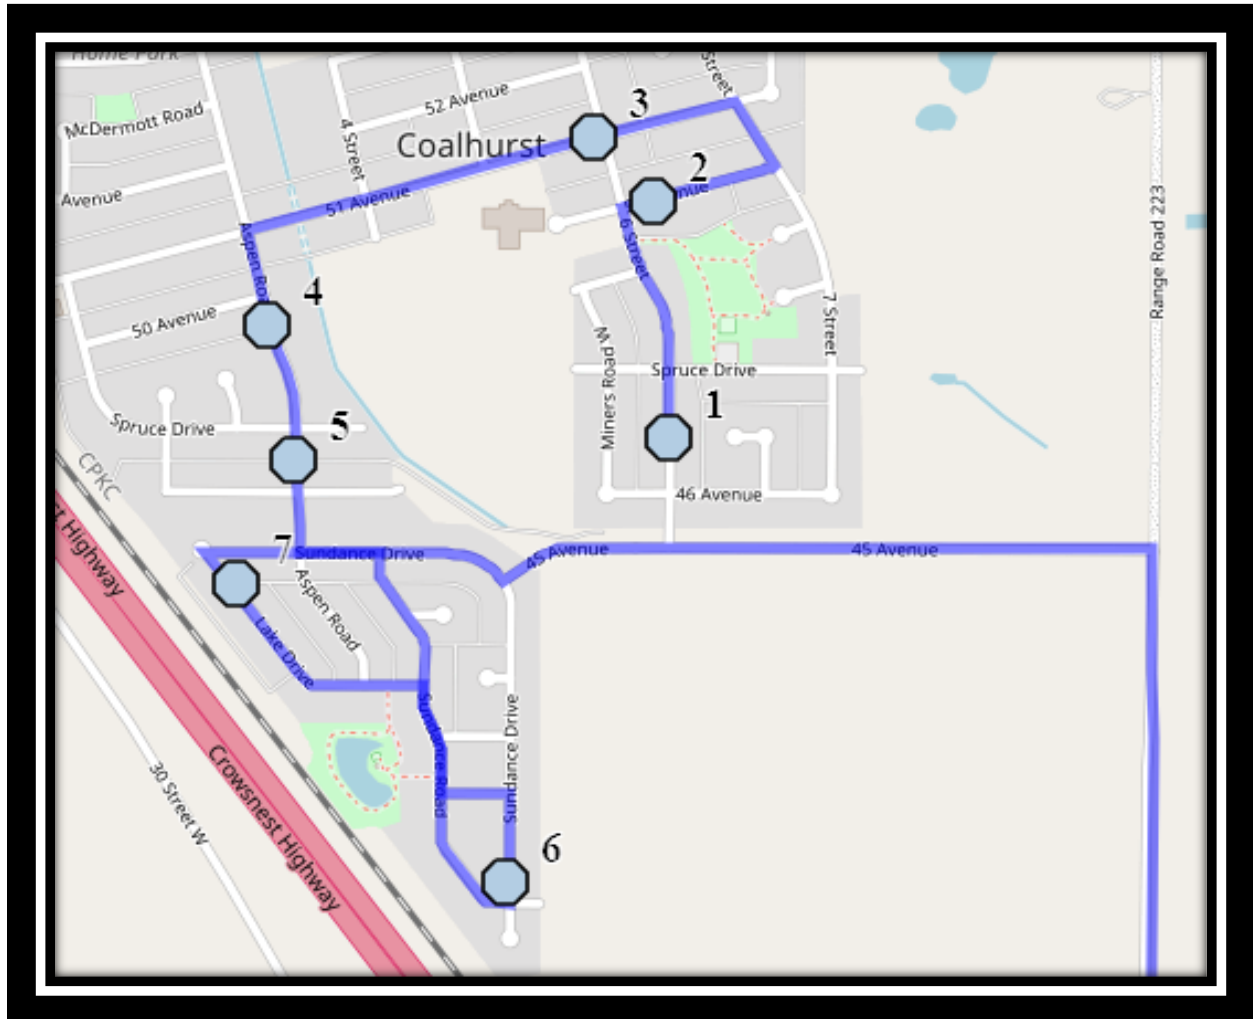

CFM Coalhurst

REVISED: August 18th, 2023

EFFECTIVE: September 5th, 2023

Catholic Central High East – 405 18 Street South – (403) 327-4596

St. Francis Middle School – 333 18 Street South – (403) 327-3402

Ecole St. Mary's – 422 20 Street South – (403) 327-3098

Please arrive 10 minutes before scheduled pick up and drop off times. Times shown may vary due to weather & traffic conditions.
Bus routes and maps are subject to change. For the most up-to-date version, visit www.southland.ca/lethbridge.