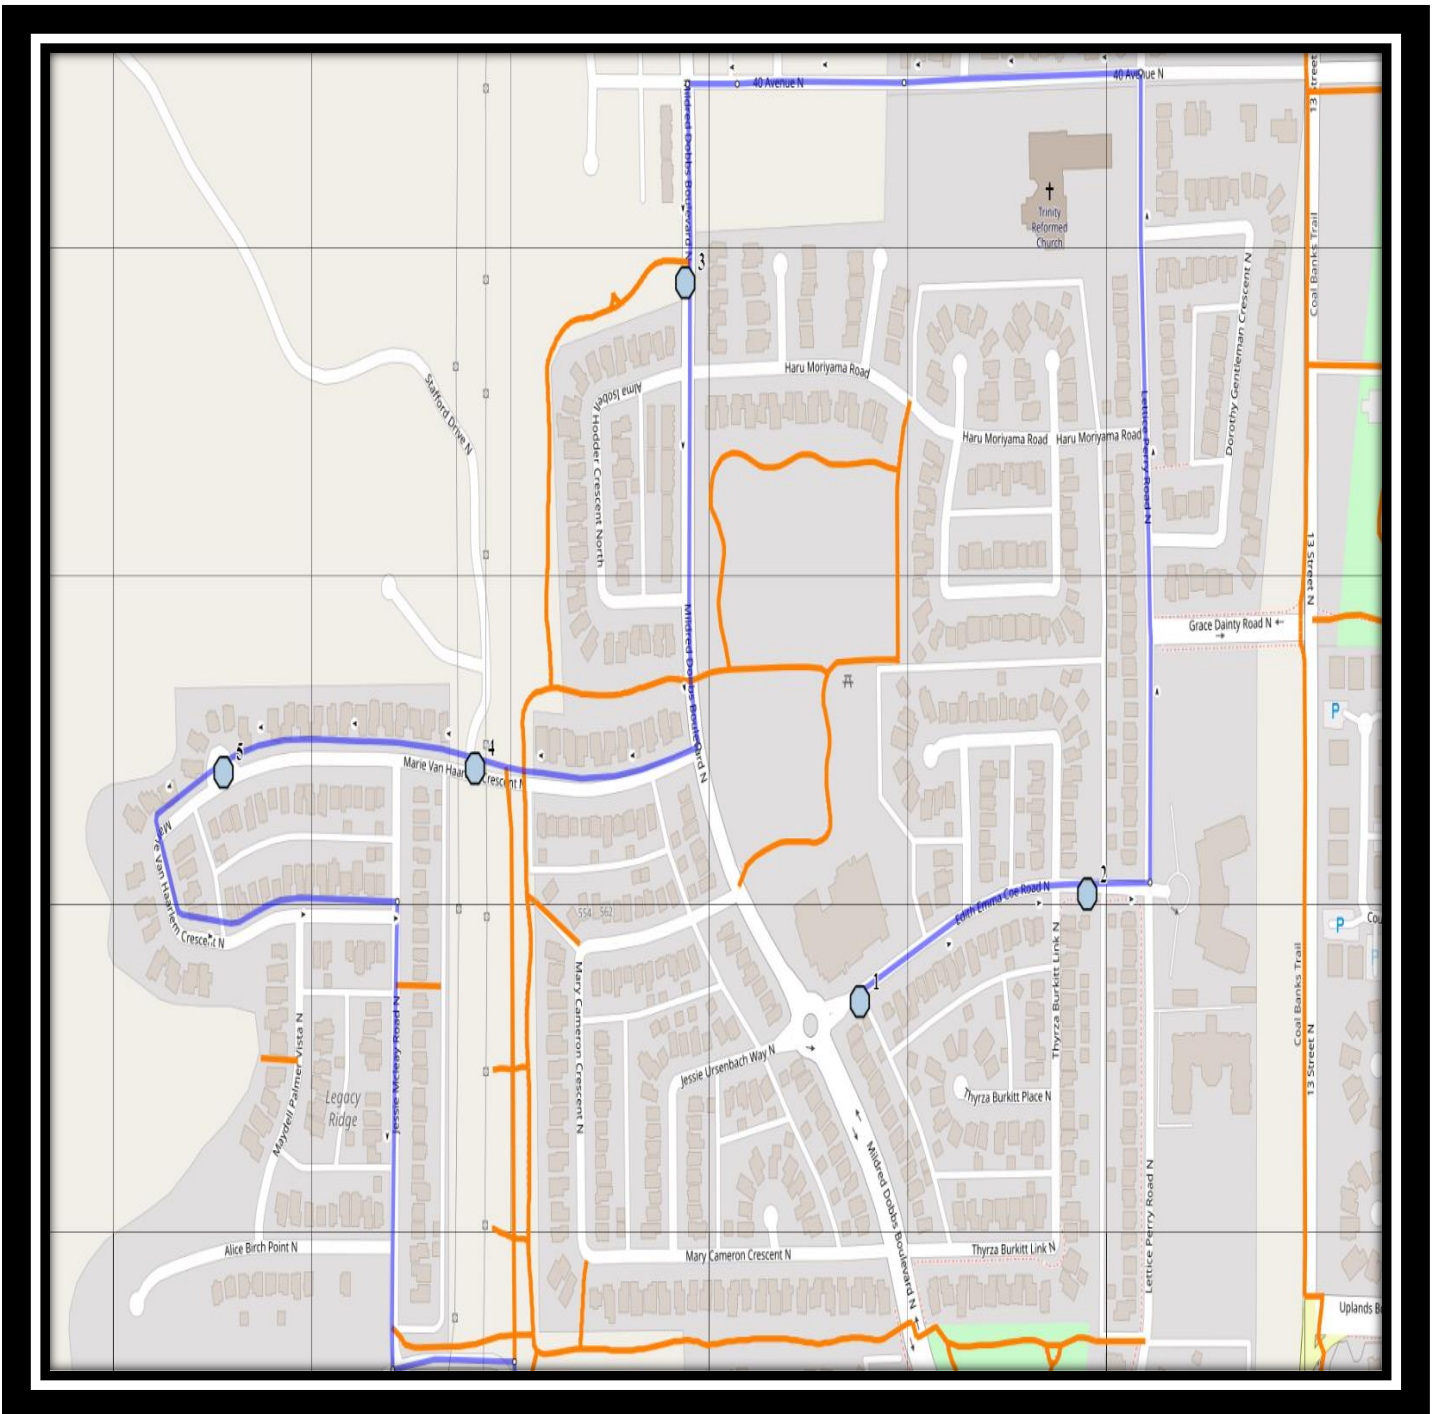

CFM N3

REVISED: September 11, 2023

EFFECTIVE: September 13, 2023

PM Route Same Direction as AM

Catholic Central High East – 405 18 Street South – (403) 327-4596

St. Francis Middle School – 333 18 Street South – (403) 327-3402

Ecole St. Mary’s – 422 20 Street South – (403) 327-3098

Please arrive 10 minutes before scheduled pick up and drop off times. Times shown may vary due to weather & traffic conditions. Bus routes and maps are subject to change. For the most up-to-date version, visit www.southland.ca/lethbridge.