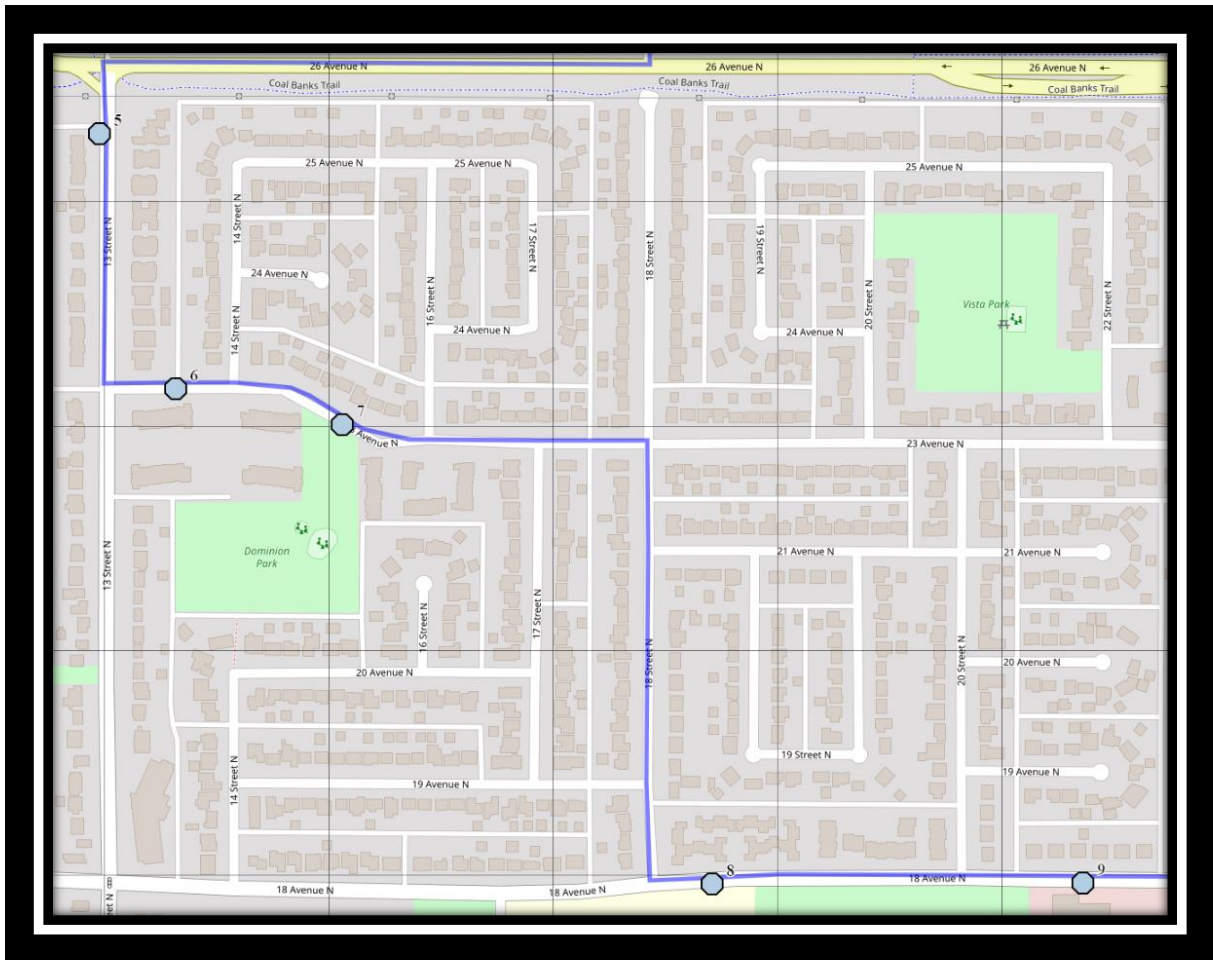

CFM N4

REVISED: August 15, 2023

EFFECTIVE: September 5, 2023

Catholic Central High East – 405 18 Street South – (403) 327-4596

St. Francis Middle School – 333 18 Street South – (403) 327-3402

Ecole St. Mary’s – 422 20 Street South – (403) 327-3098

Please arrive 10 minutes before scheduled pick up and drop off times. Times shown may vary due to weather & traffic conditions.
Bus routes and maps are subject to change. For the most up-to-date version, visit www.southland.ca/lethbridge.