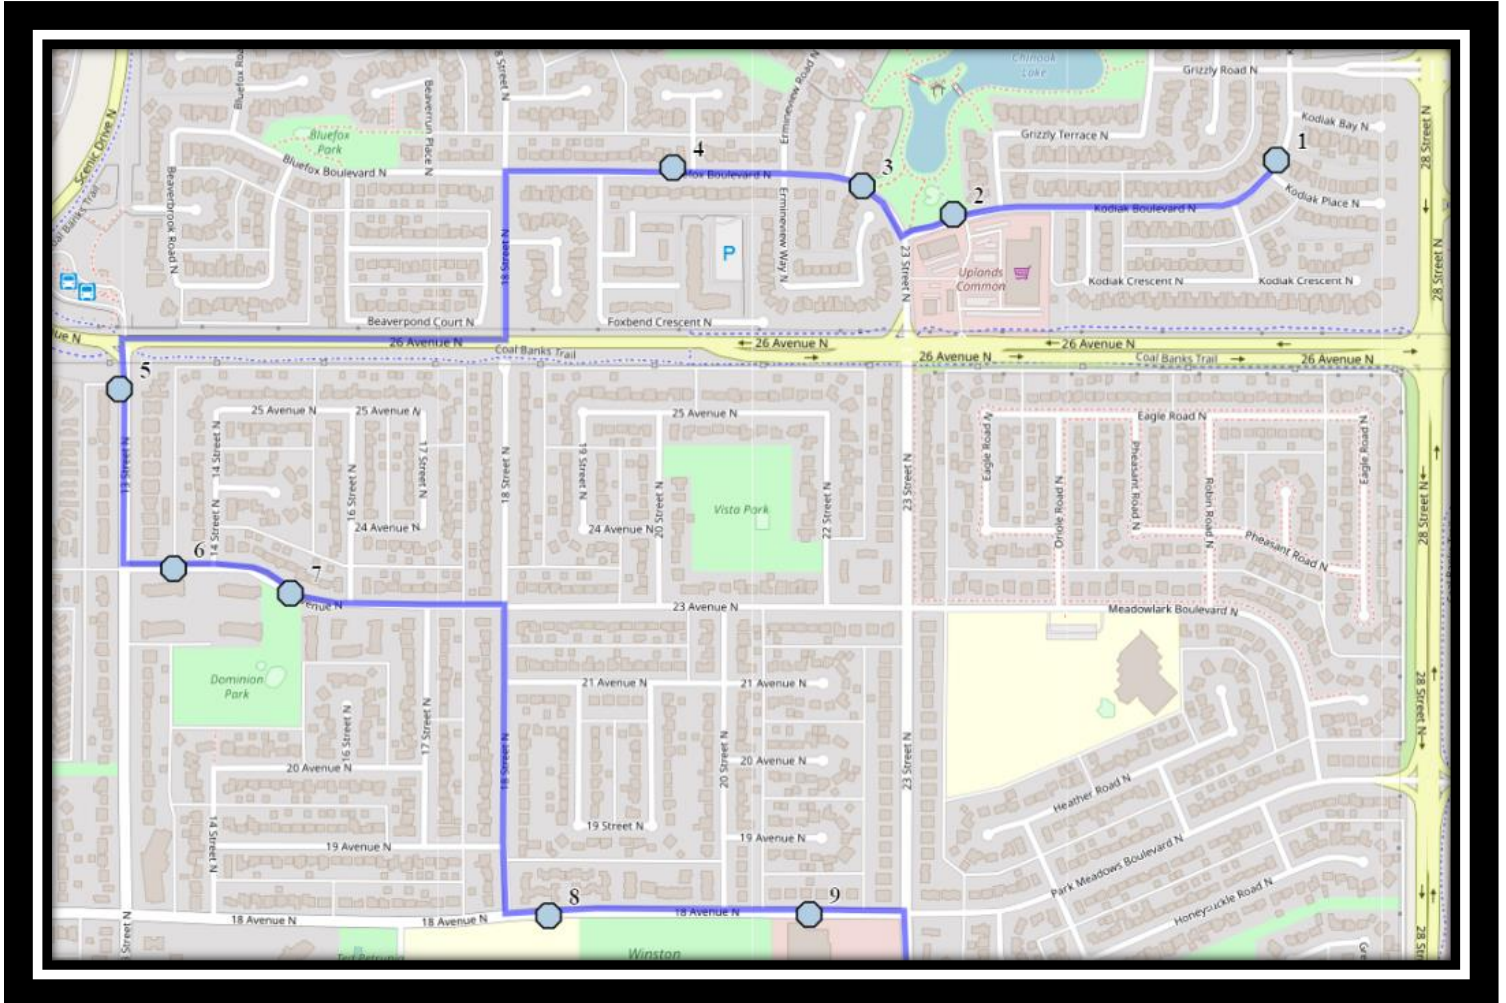

CFM N4

REVISED: August 15, 2023

EFFECTIVE: September 5, 2023

PM Route Same Direction as AM

Catholic Central High East – 405 18 Street South – (403) 327-4596

St. Francis Middle School – 333 18 Street South – (403) 327-3402

Ecole St. Mary’s – 422 20 Street South – (403) 327-3098

Please arrive 10 minutes before scheduled pick up and drop off times. Times shown may vary due to weather & traffic conditions.
Bus routes and maps are subject to change. For the most up-to-date version, visit www.southland.ca/lethbridge.