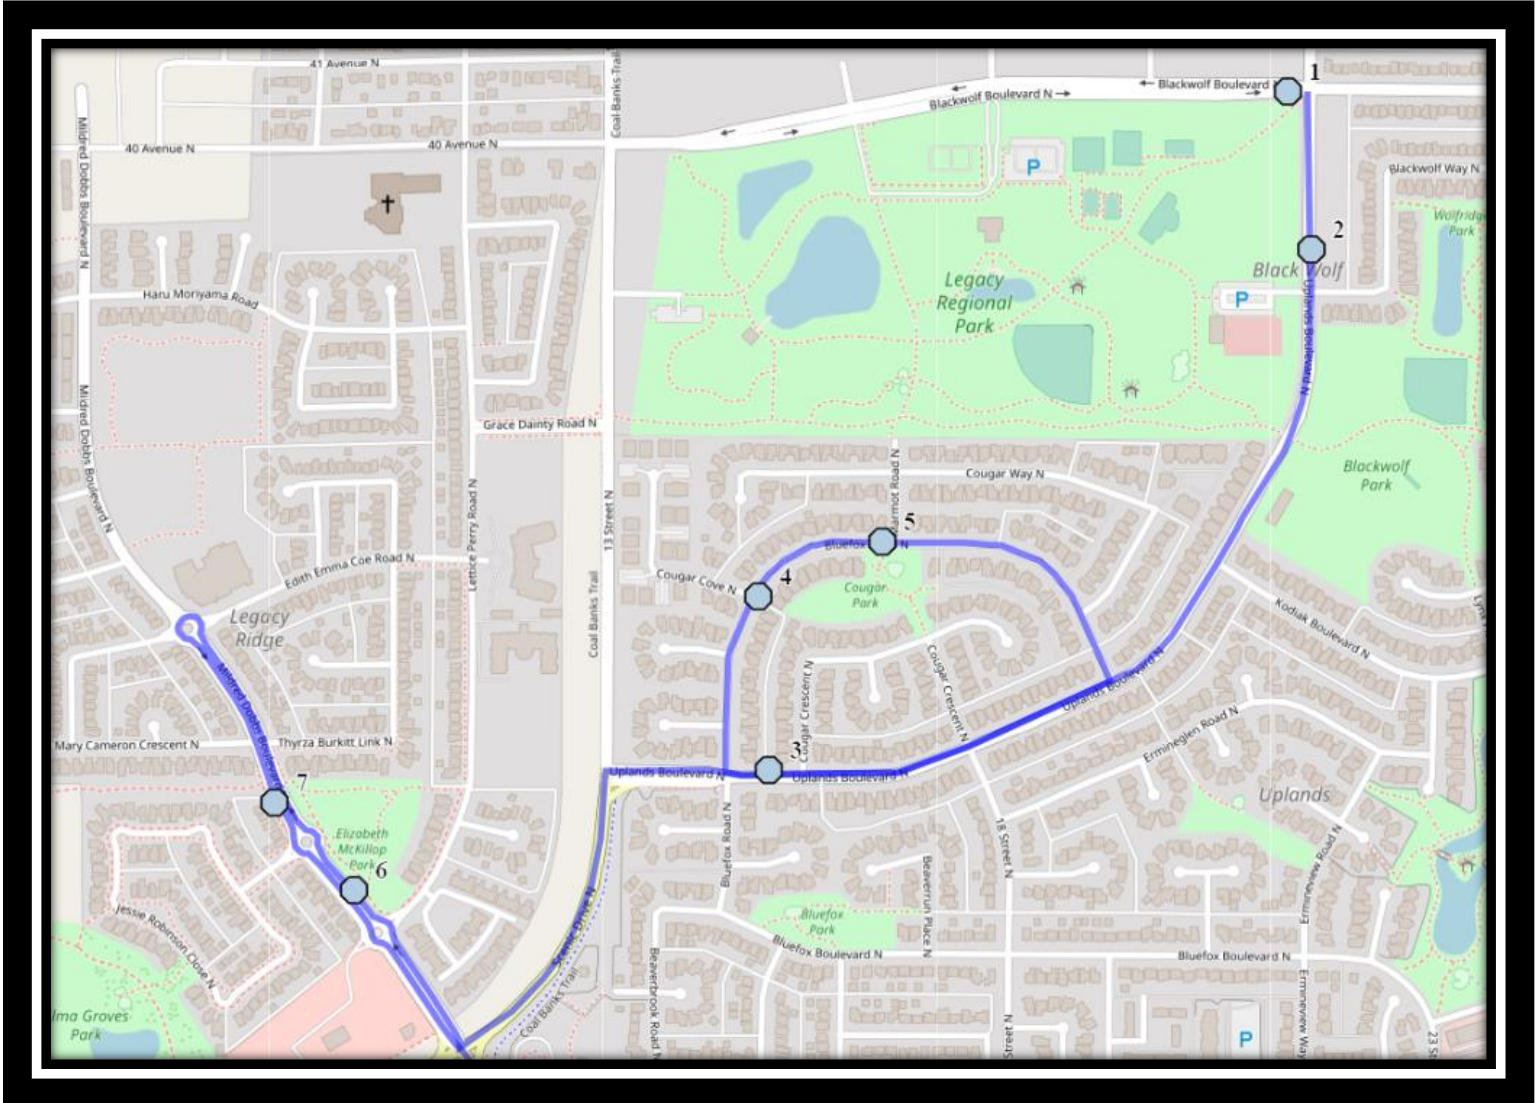

CFM N7

REVISED: September 20, 2023

EFFECTIVE: September 27, 2023

PM Route Same Direction as AM

Catholic Central High East – 405 18 Street South – (403) 327-4596

St. Francis Middle School – 333 18 Street South – (403) 327-3402

Ecole St. Mary's – 422 20 Street South – (403) 327-3098

Please arrive 10 minutes before scheduled pick up and drop off times. Times shown may vary due to weather & traffic conditions.
Bus routes and maps are subject to change. For the most up-to-date version, visit www.southland.ca/lethbridge.