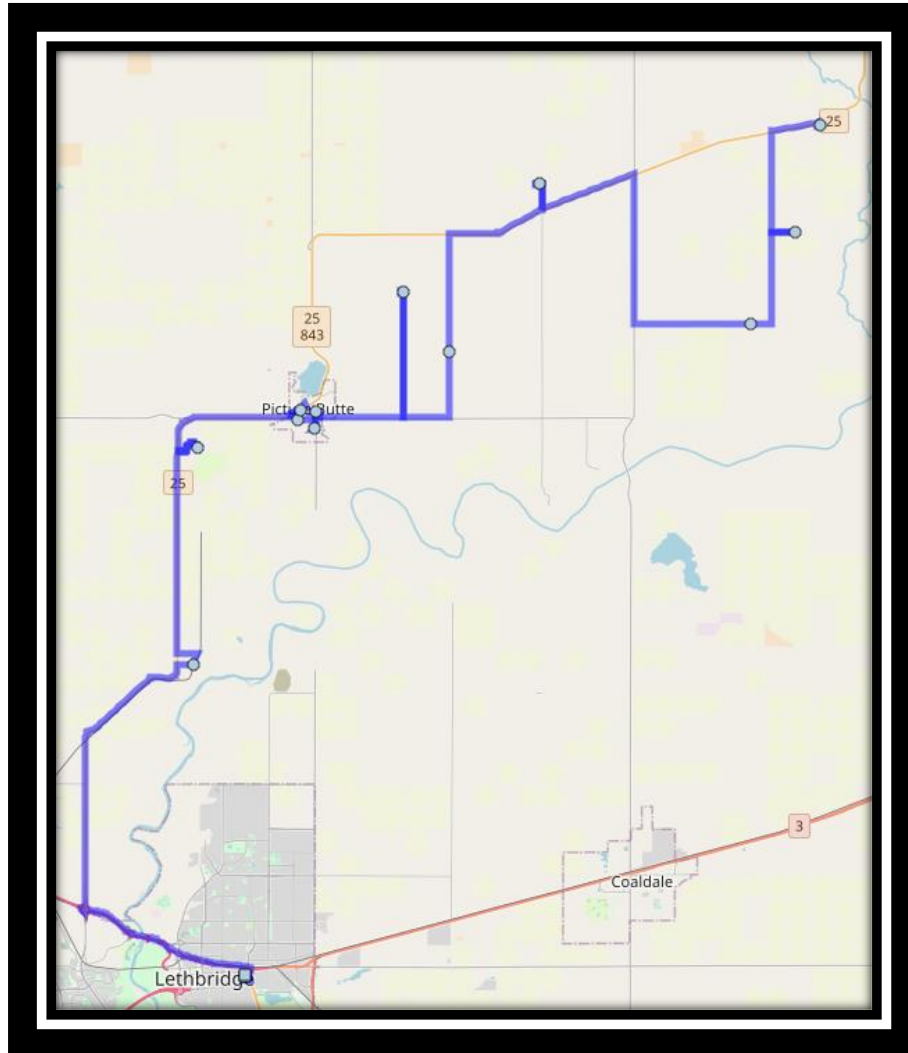

CFM PICTURE BUTTE

REVISED: August 25th, 2023

EFFECTIVE: September 5th, 2023

PM reverse of AM

Catholic Central High East – 405 18 Street South – (403) 327-4596

St. Francis Middle School – 333 18 Street South – (403) 327-3402

Ecole St. Mary's – 422 20 Street South – (403) 327-3098

Please arrive 10 minutes before scheduled pick up and drop off times. Times shown may vary due to weather & traffic conditions.

Bus routes and maps are subject to change. For the most up-to-date version, visit www.southland.ca/lethbridge.