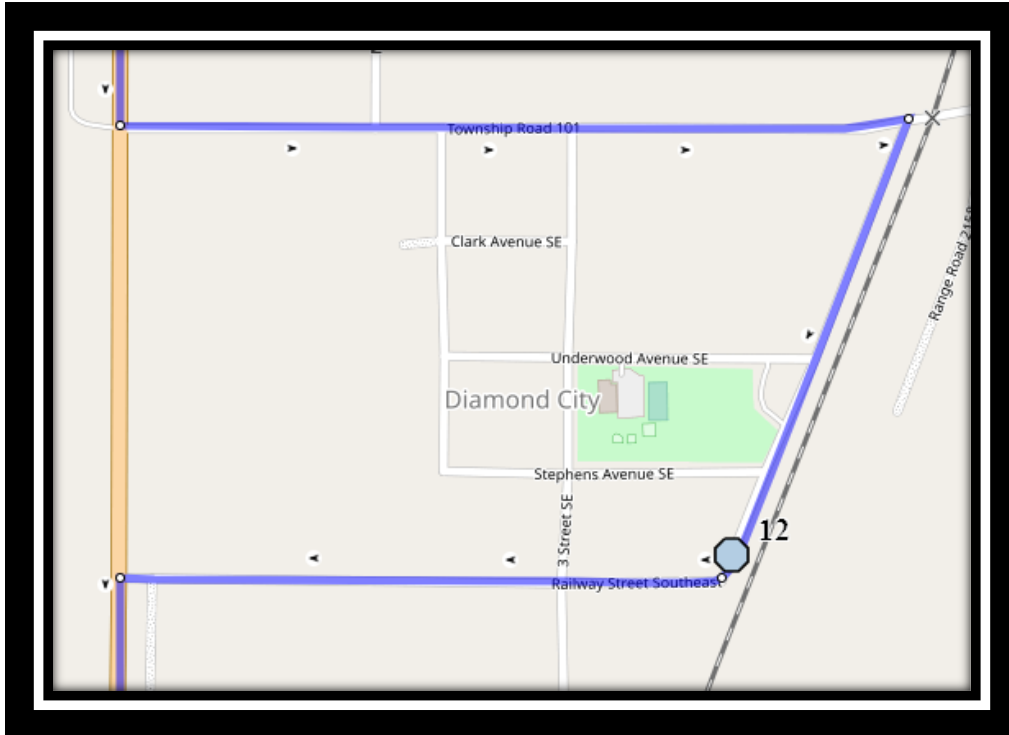

CFM PICTURE BUTTE

REVISED: August 25th, 2023

EFFECTIVE: September 5th, 2023

Catholic Central High East – 405 18 Street South – (403) 327-4596

St. Francis Middle School – 333 18 Street South – (403) 327-3402

Ecole St. Mary's – 422 20 Street South – (403) 327-3098

Please arrive 10 minutes before scheduled pick up and drop off times. Times shown may vary due to weather & traffic conditions.

Bus routes and maps are subject to change. For the most up-to-date version, visit www.southland.ca/lethbridge.