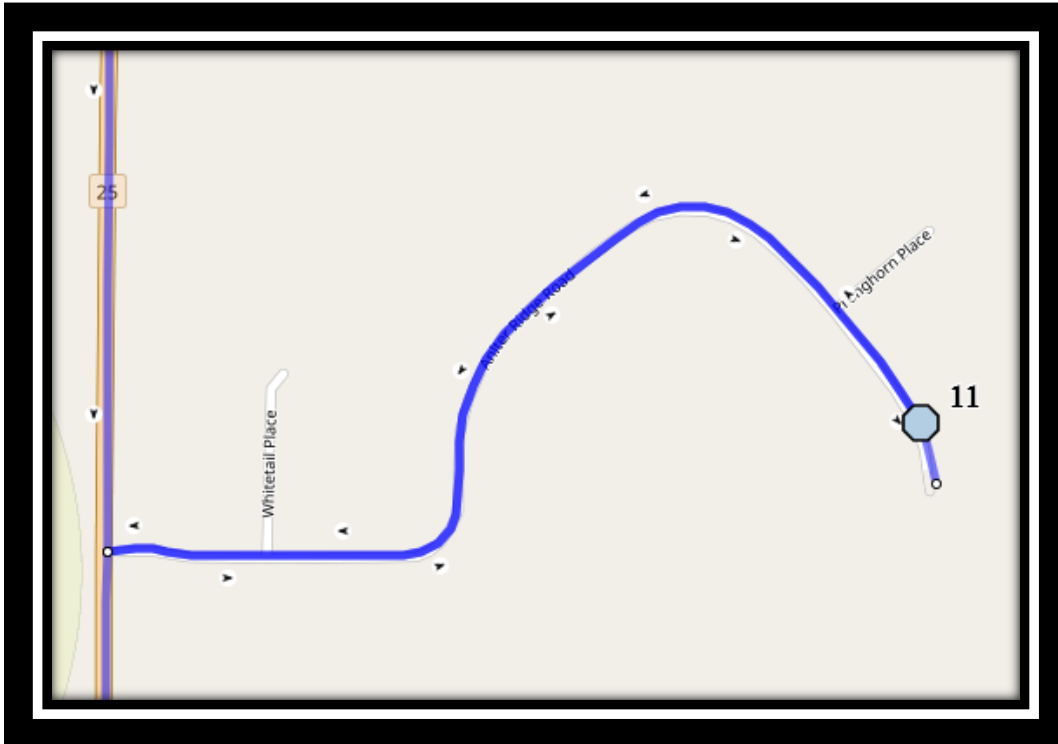

CFM PICTURE BUTTE

REVISED: August 25th, 2023

EFFECTIVE: September 5th, 2023

Catholic Central High East – 405 18 Street South – (403) 327-4596

St. Francis Middle School – 333 18 Street South – (403) 327-3402

Ecole St. Mary's – 422 20 Street South – (403) 327-3098

Please arrive 10 minutes before scheduled pick up and drop off times. Times shown may vary due to weather & traffic conditions.

Bus routes and maps are subject to change. For the most up-to-date version, visit www.southland.ca/lethbridge.