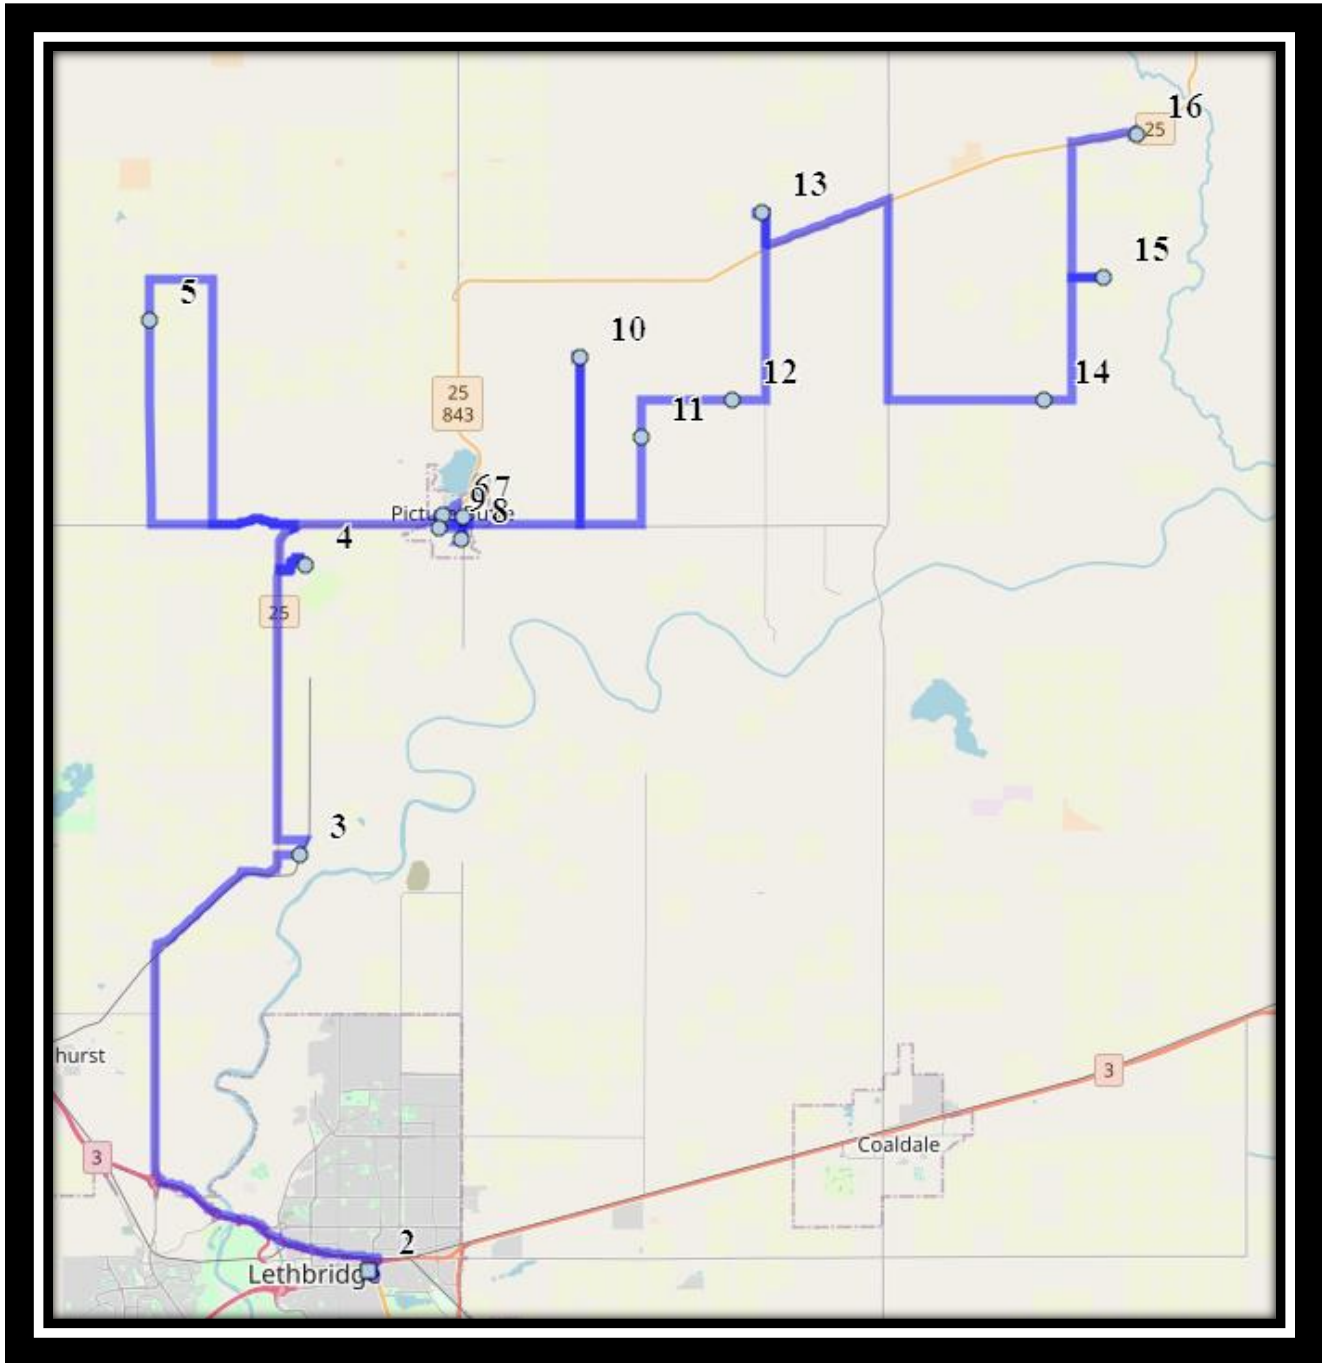

CFM PICTURE BUTTE

REVISED: August 25th, 2023

EFFECTIVE: September 5th, 2023

PM Route – Stop 5 is PM Only.

Catholic Central High East – 405 18 Street South – (403) 327-4596

St. Francis Middle School – 333 18 Street South – (403) 327-3402

Ecole St. Mary's – 422 20 Street South – (403) 327-3098

Please arrive 10 minutes before scheduled pick up and drop off times. Times shown may vary due to weather & traffic conditions.
Bus routes and maps are subject to change. For the most up-to-date version, visit www.southland.ca/lethbridge.