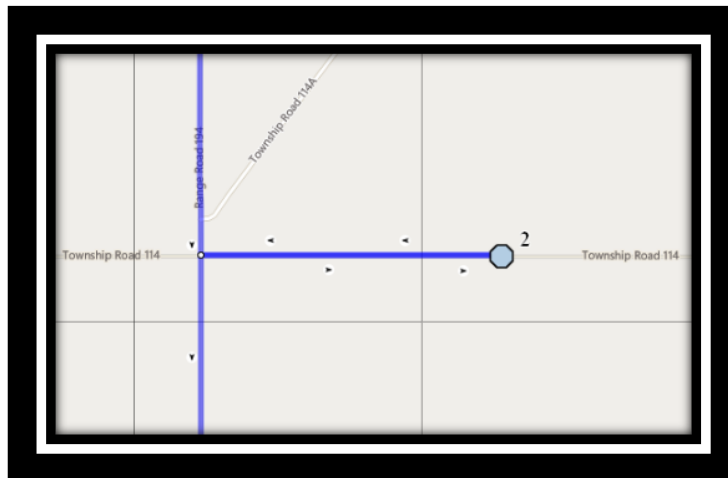

CFM PICTURE BUTTE

REVISED: August 25th, 2023

EFFECTIVE: September 5th, 2023

Catholic Central High East – 405 18 Street South – (403) 327-4596

St. Francis Middle School – 333 18 Street South – (403) 327-3402

Ecole St. Mary's – 422 20 Street South – (403) 327-3098

Please arrive 10 minutes before scheduled pick up and drop off times. Times shown may vary due to weather & traffic conditions.

Bus routes and maps are subject to change. For the most up-to-date version, visit www.southland.ca/lethbridge.