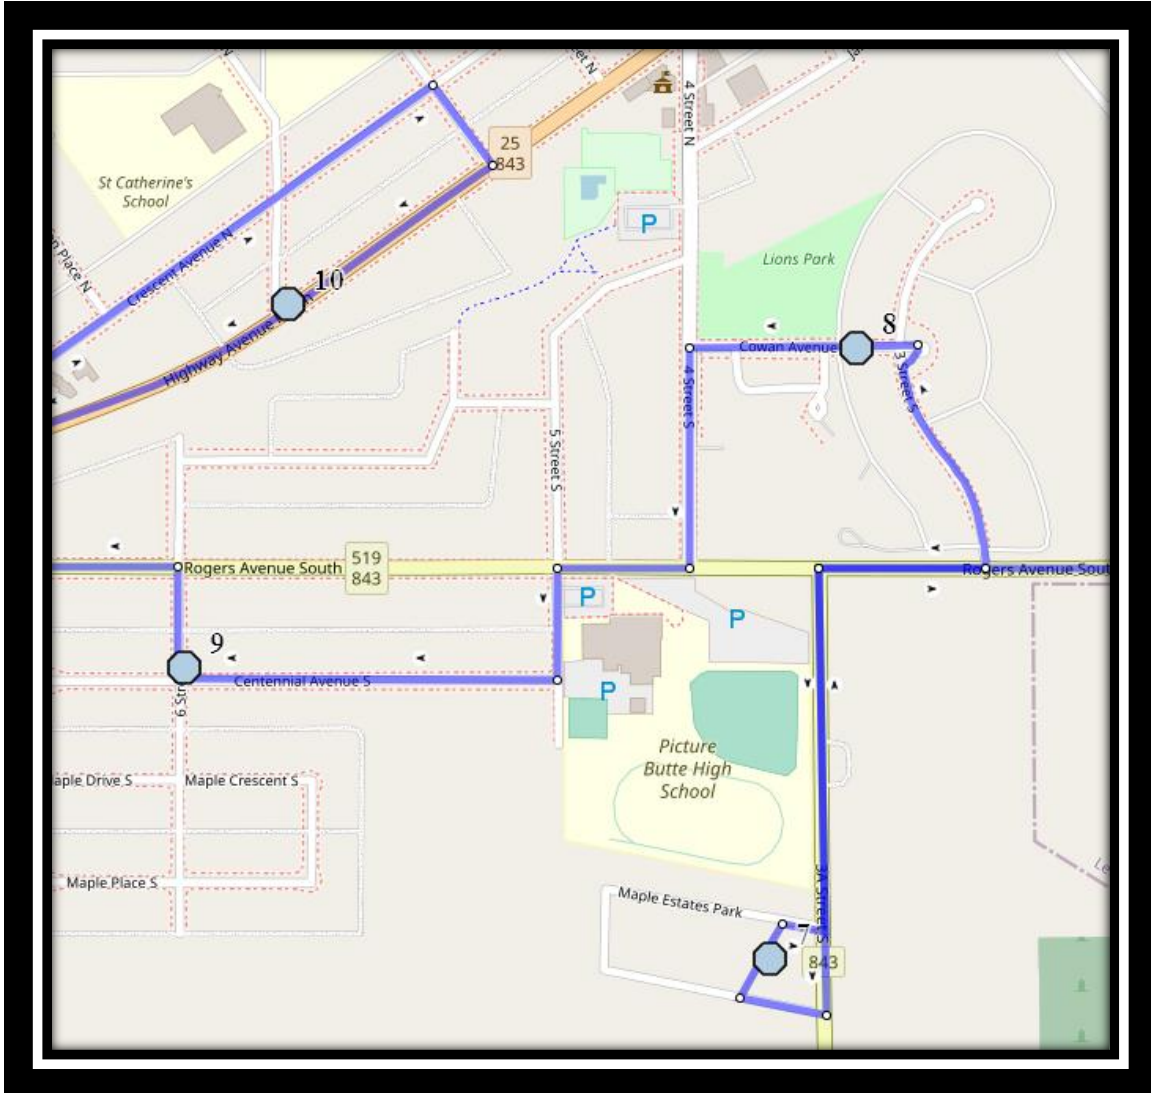

CFM PICTURE BUTTE

REVISED: August 25th, 2023

EFFECTIVE: September 5th, 2023

Catholic Central High East – 405 18 Street South – (403) 327-4596

St. Francis Middle School – 333 18 Street South – (403) 327-3402

Ecole St. Mary's – 422 20 Street South – (403) 327-3098

Please arrive 10 minutes before scheduled pick up and drop off times. Times shown may vary due to weather & traffic conditions.

Bus routes and maps are subject to change. For the most up-to-date version, visit www.southland.ca/lethbridge.