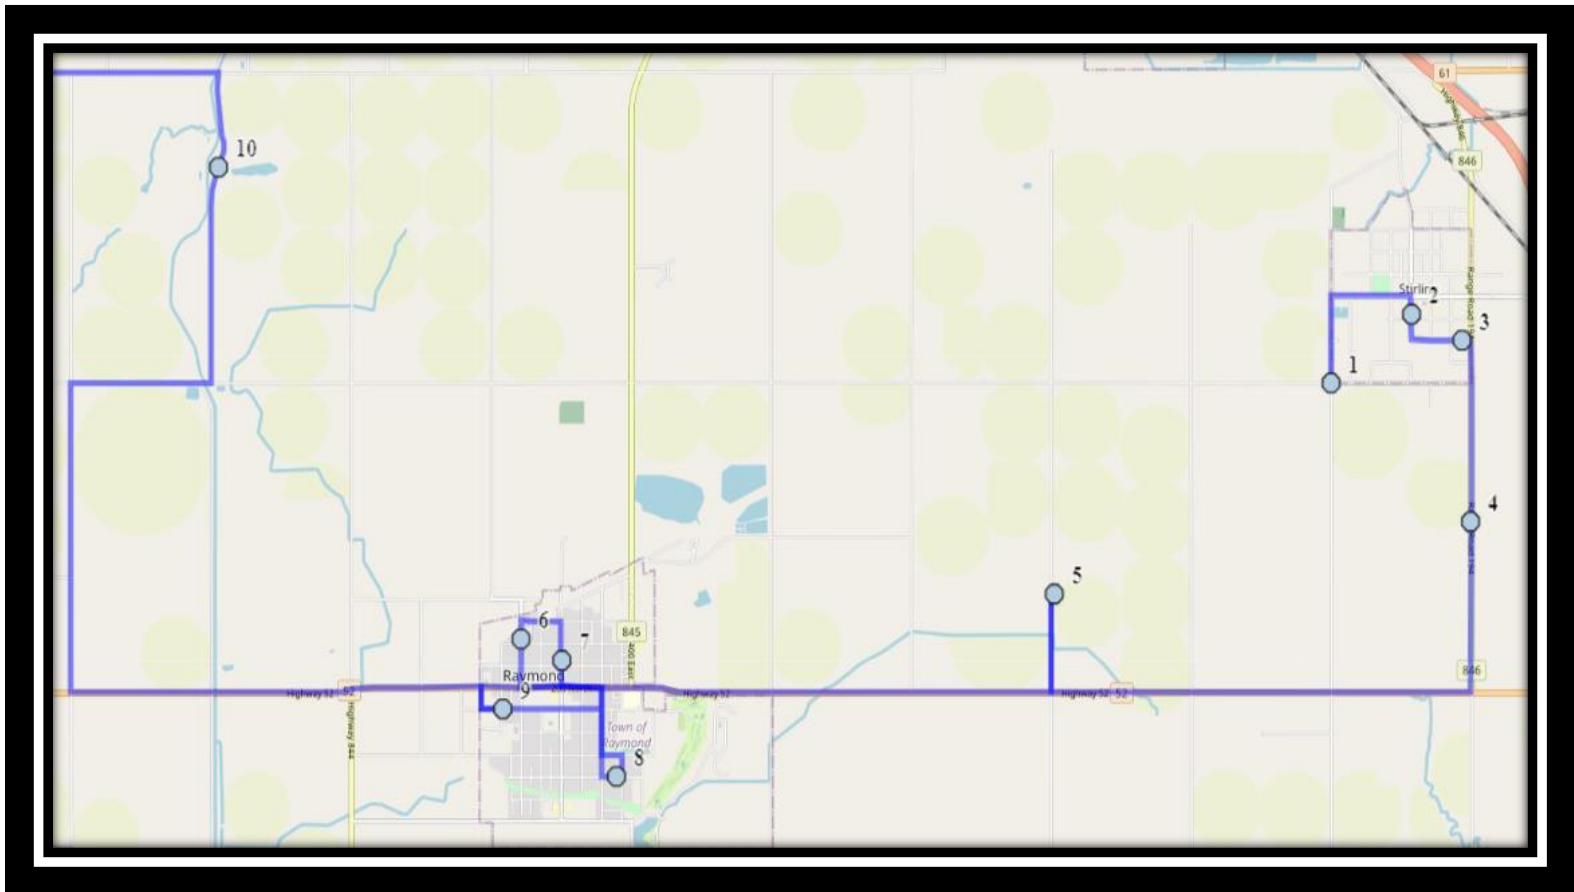

# CFM Raymond/Stirling

REVISED: September 8<sup>th</sup>, 2023

EFFECTIVE: September 13, 2023

**PM Route Same Direction as AM**

**Catholic Central High East – 405 18 Street South – (403) 327-4596**

**St. Francis Middle School – 333 18 Street South – (403) 327-3402**

**Ecole St. Mary's – 422 20 Street South – (403) 327-3098**

Please arrive 10 minutes before scheduled pick up and drop off times. Times shown may vary due to weather & traffic conditions.  
Bus routes and maps are subject to change. For the most up-to-date version, visit [www.southland.ca/lethbridge](http://www.southland.ca/lethbridge).