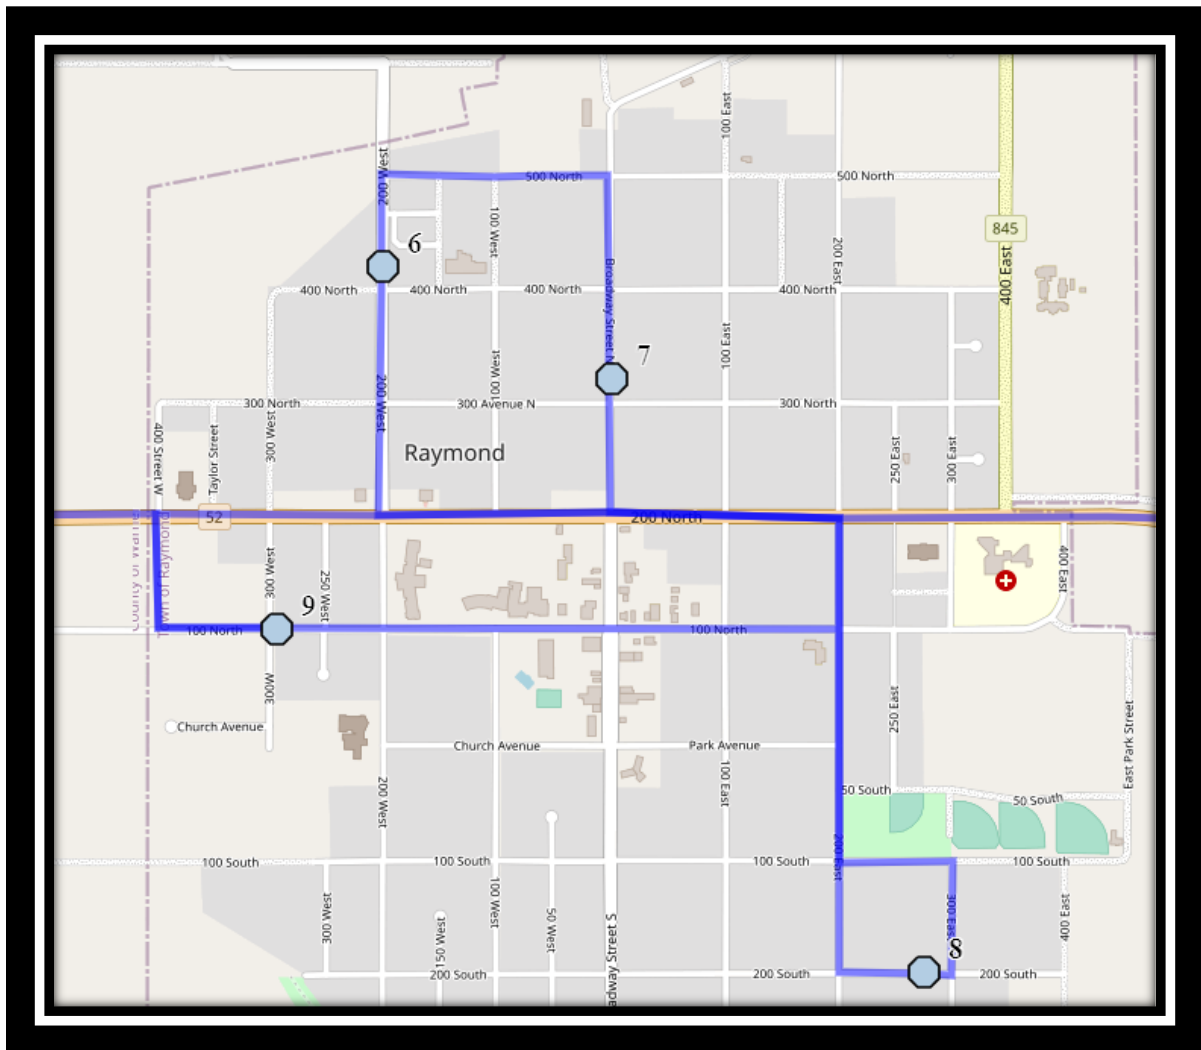

CFM Raymond/Stirling

REVISED: September 8th, 2023

EFFECTIVE: September 13, 2023

Catholic Central High East – 405 18 Street South – (403) 327-4596
St. Francis Middle School – 333 18 Street South – (403) 327-3402
Ecole St. Mary’s – 422 20 Street South – (403) 327-3098

Please arrive 10 minutes before scheduled pick up and drop off times. Times shown may vary due to weather & traffic conditions.
Bus routes and maps are subject to change. For the most up-to-date version, visit www.southland.ca/lethbridge.