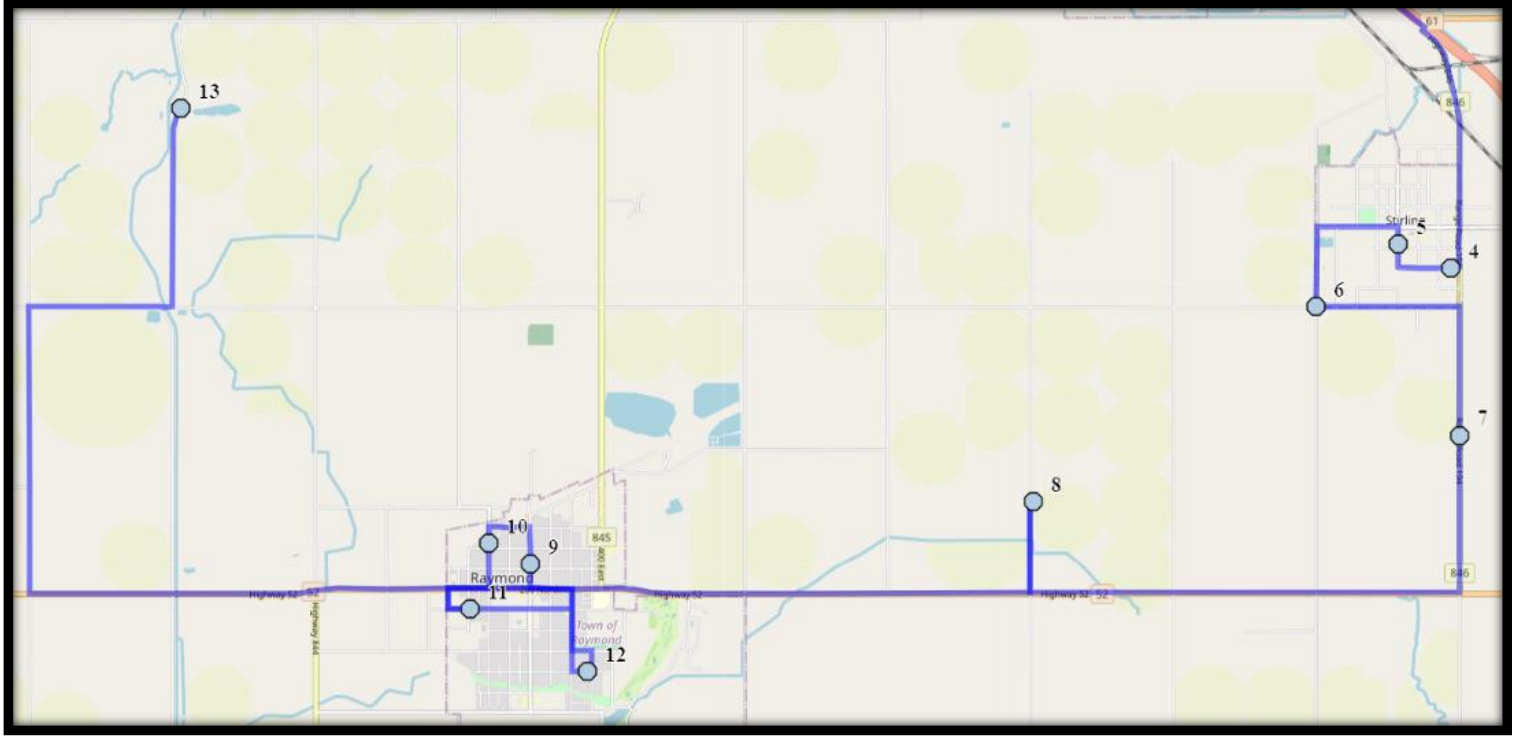

CFM Raymond/Stirling

REVISED: September 8th, 2023

EFFECTIVE: September 13, 2023

PM Route

Catholic Central High East – 405 18 Street South – (403) 327-4596

St. Francis Middle School – 333 18 Street South – (403) 327-3402

Ecole St. Mary's – 422 20 Street South – (403) 327-3098

Please arrive 10 minutes before scheduled pick up and drop off times. Times shown may vary due to weather & traffic conditions.
Bus routes and maps are subject to change. For the most up-to-date version, visit www.southland.ca/lethbridge.