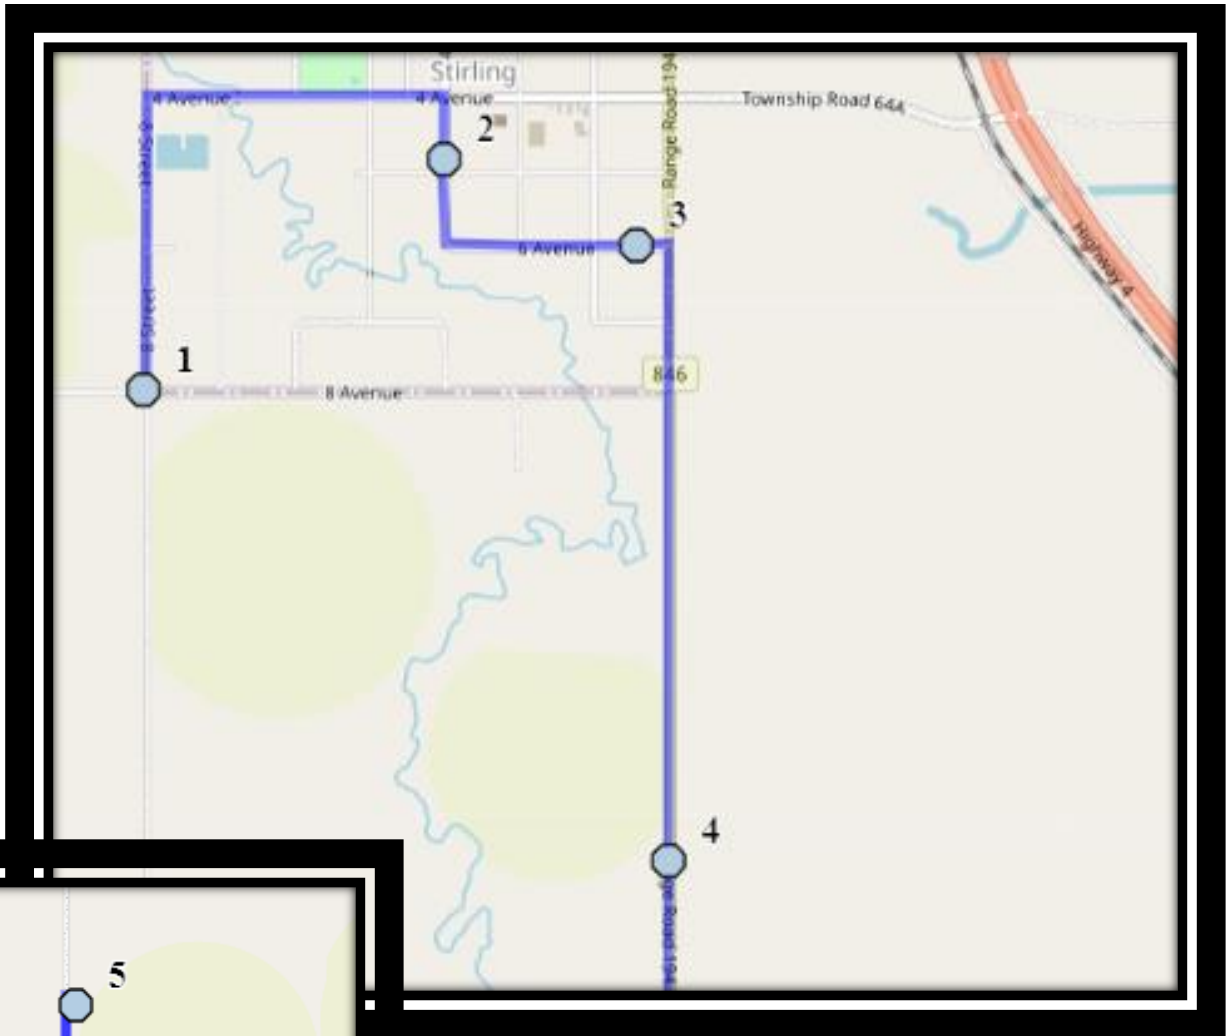

CFM Raymond/Stirling

REVISED: September 8th, 2023

EFFECTIVE: September 13, 2023

Catholic Central High East – 405 18 Street South – (403) 327-4596

St. Francis Middle School – 333 18 Street South – (403) 327-3402

Ecole St. Mary's – 422 20 Street South – (403) 327-3098

Please arrive 10 minutes before scheduled pick up and drop off times. Times shown may vary due to weather & traffic conditions.
Bus routes and maps are subject to change. For the most up-to-date version, visit www.southland.ca/lethbridge.