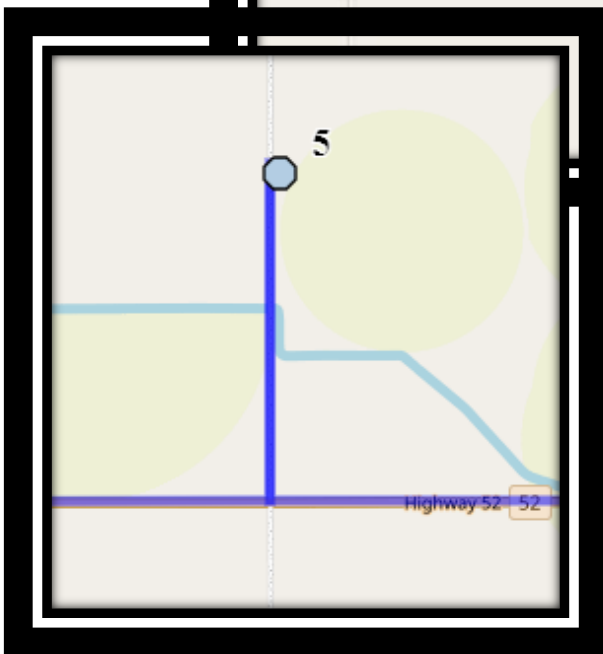

CFM Raymond/Stirling

REVISED: September 8th, 2023

EFFECTIVE: September 13, 2023

Catholic Central High East – 405 18 Street South – (403) 327-4596

St. Francis Middle School – 333 18 Street South – (403) 327-3402

Ecole St. Mary's – 422 20 Street South – (403) 327-3098

Please arrive 10 minutes before scheduled pick up and drop off times. Times shown may vary due to weather & traffic conditions.
Bus routes and maps are subject to change. For the most up-to-date version, visit www.southland.ca/lethbridge.