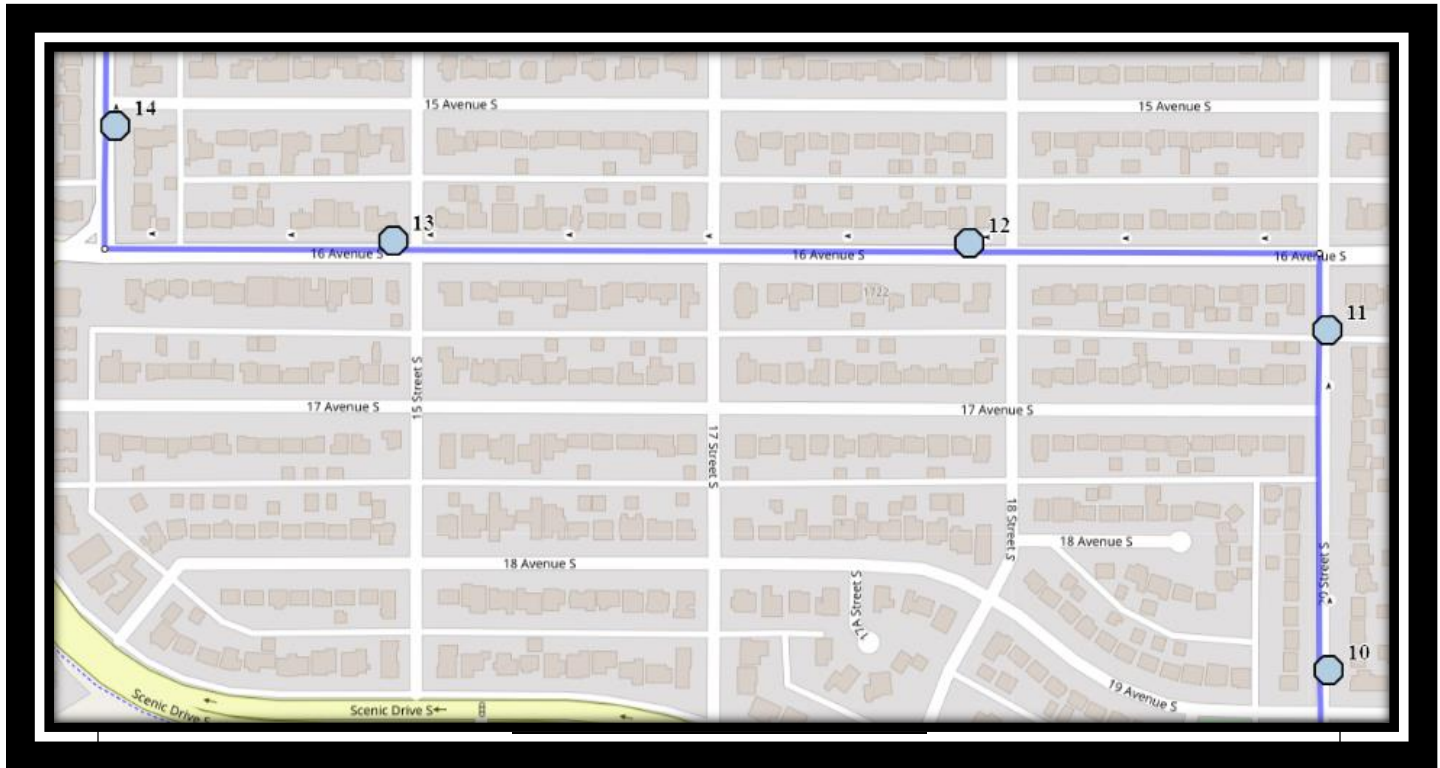

CFM S3

REVISED: August 16th, 2023

EFFECTIVE: September 5th, 2023

Catholic Central High East – 405 18 Street South – (403) 327-4596

St. Francis Middle School – 333 18 Street South – (403) 327-3402

Ecole St. Mary's – 422 20 Street South – (403) 327-3098

Please arrive 10 minutes before scheduled pick up and drop off times. Times shown may vary due to weather & traffic conditions.

Bus routes and maps are subject to change. For the most up-to-date version, visit www.southland.ca/lethbridge.