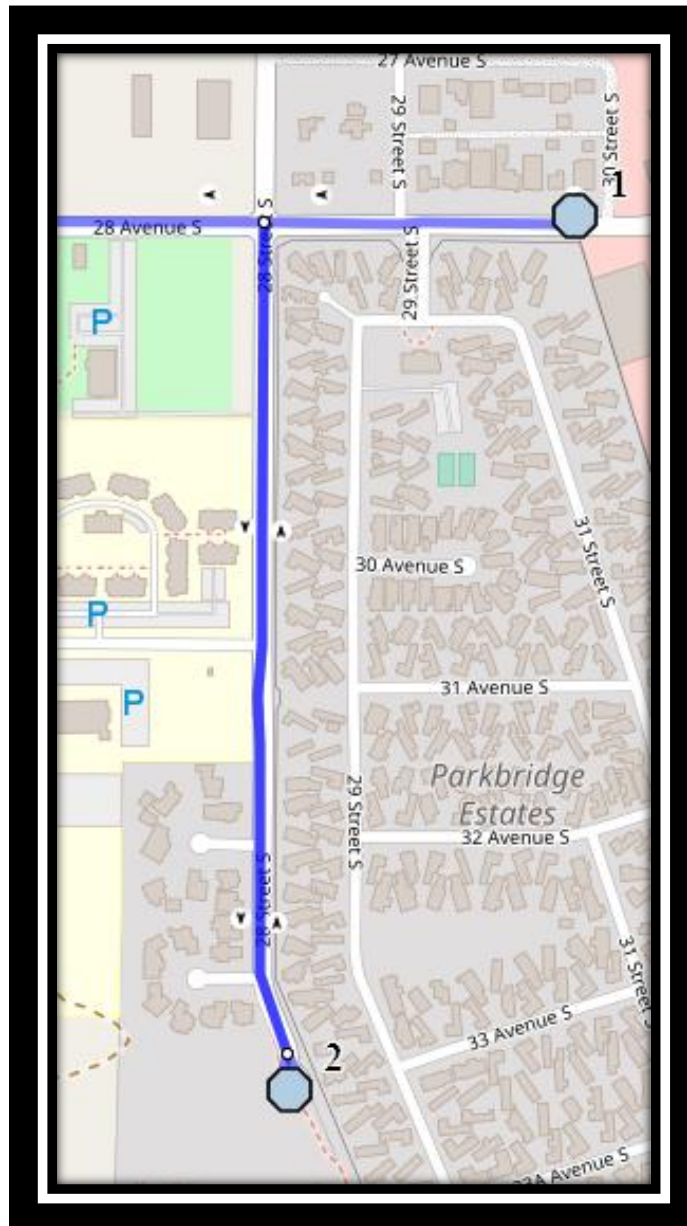

CFM S3

REVISED: August 16th, 2023

EFFECTIVE: September 5th, 2023

Catholic Central High East – 405 18 Street South – (403) 327-4596

St. Francis Middle School – 333 18 Street South – (403) 327-3402

Ecole St. Mary's – 422 20 Street South – (403) 327-3098

Please arrive 10 minutes before scheduled pick up and drop off times. Times shown may vary due to weather & traffic conditions.

Bus routes and maps are subject to change. For the most up-to-date version, visit www.southland.ca/lethbridge.