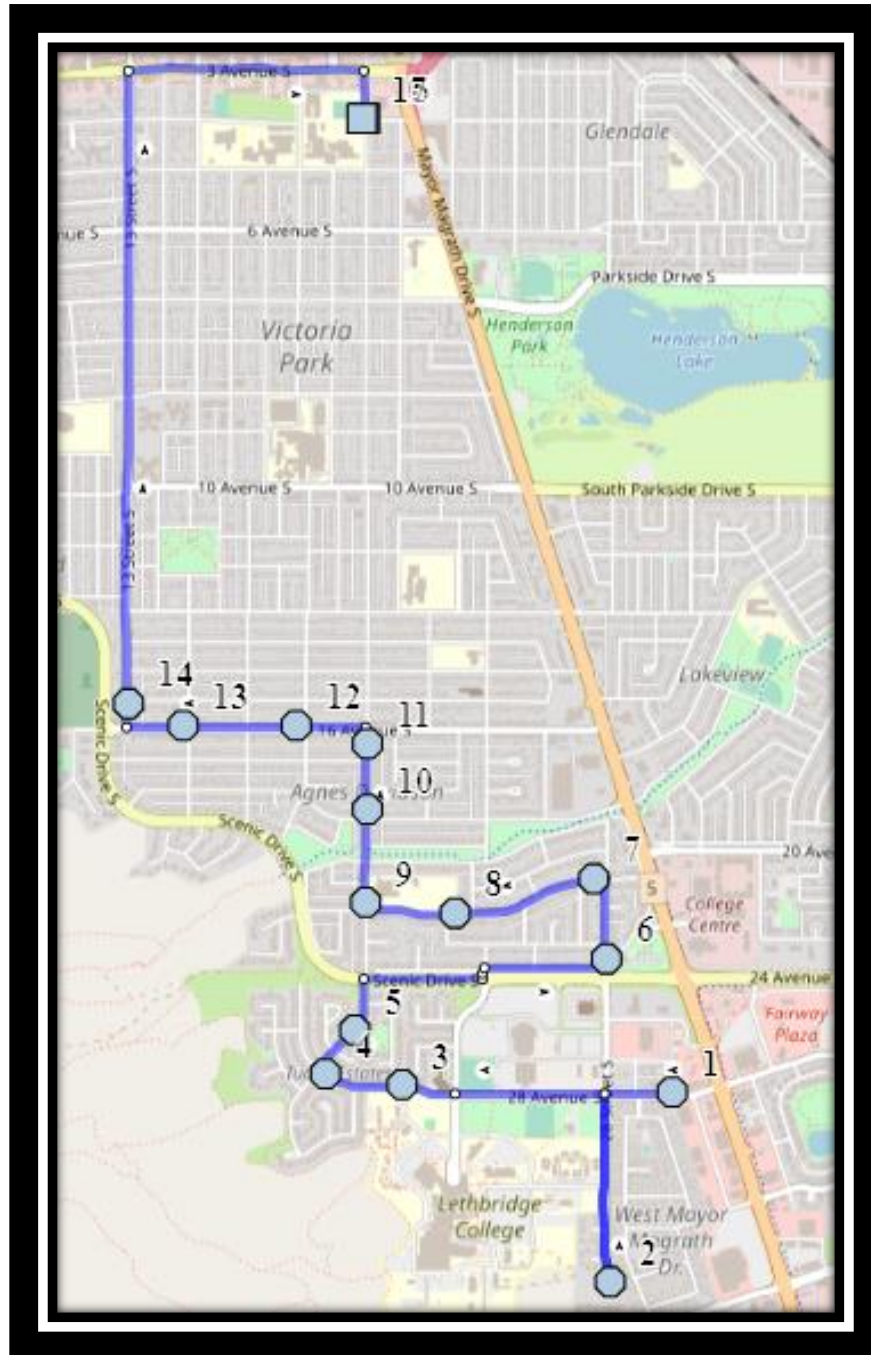

CFM S3

REVISED: August 16th, 2023

EFFECTIVE: September 5th, 2023

PM Route Same Direction as AM

Catholic Central High East – 405 18 Street South – (403) 327-4596

St. Francis Middle School – 333 18 Street South – (403) 327-3402

Ecole St. Mary's – 422 20 Street South – (403) 327-3098

Please arrive 10 minutes before scheduled pick up and drop off times. Times shown may vary due to weather & traffic conditions.

Bus routes and maps are subject to change. For the most up-to-date version, visit www.southland.ca/lethbridge.