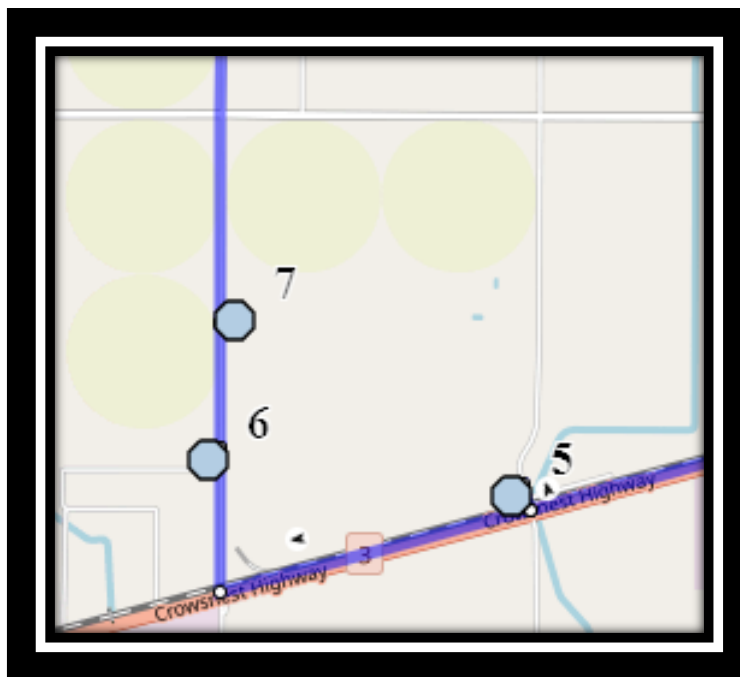

CFM Coaldale North

REVISED: August 15th, 2023

EFFECTIVE: September 5th, 2023

Catholic Central High East – 405 18 Street South – (403) 327-4596

St. Francis Middle School – 333 18 Street South – (403) 327-3402

Ecole St. Mary's – 422 20 Street South – (403) 327-3098

Please arrive 10 minutes before scheduled pick up and drop off times. Times shown may vary due to weather & traffic conditions.

Bus routes and maps are subject to change. For the most up-to-date version, visit www.southland.ca/lethbridge.