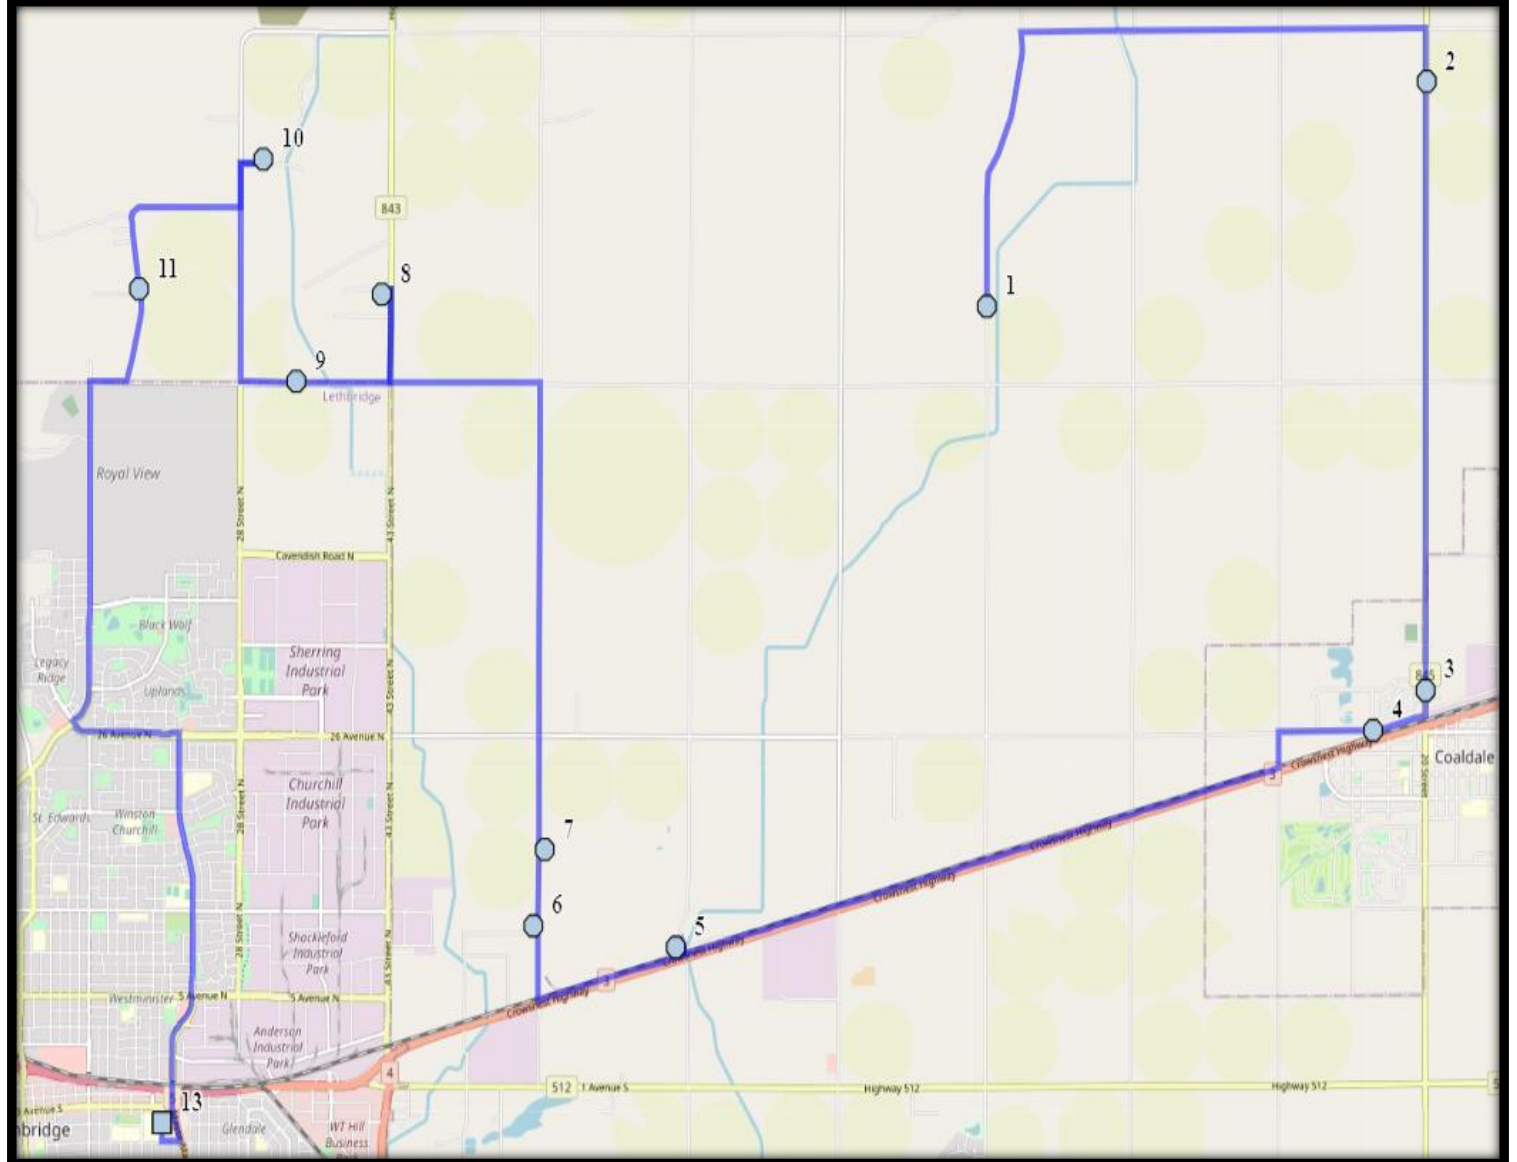

CFM Coaldale North

REVISED: August 15th, 2023

EFFECTIVE: September 5th, 2023

PM route reverse of AM

Catholic Central High East – 405 18 Street South – (403) 327-4596

St. Francis Middle School – 333 18 Street South – (403) 327-3402

Ecole St. Mary’s – 422 20 Street South – (403) 327-3098

Please arrive 10 minutes before scheduled pick up and drop off times. Times shown may vary due to weather & traffic conditions.
Bus routes and maps are subject to change. For the most up-to-date version, visit www.southland.ca/lethbridge.