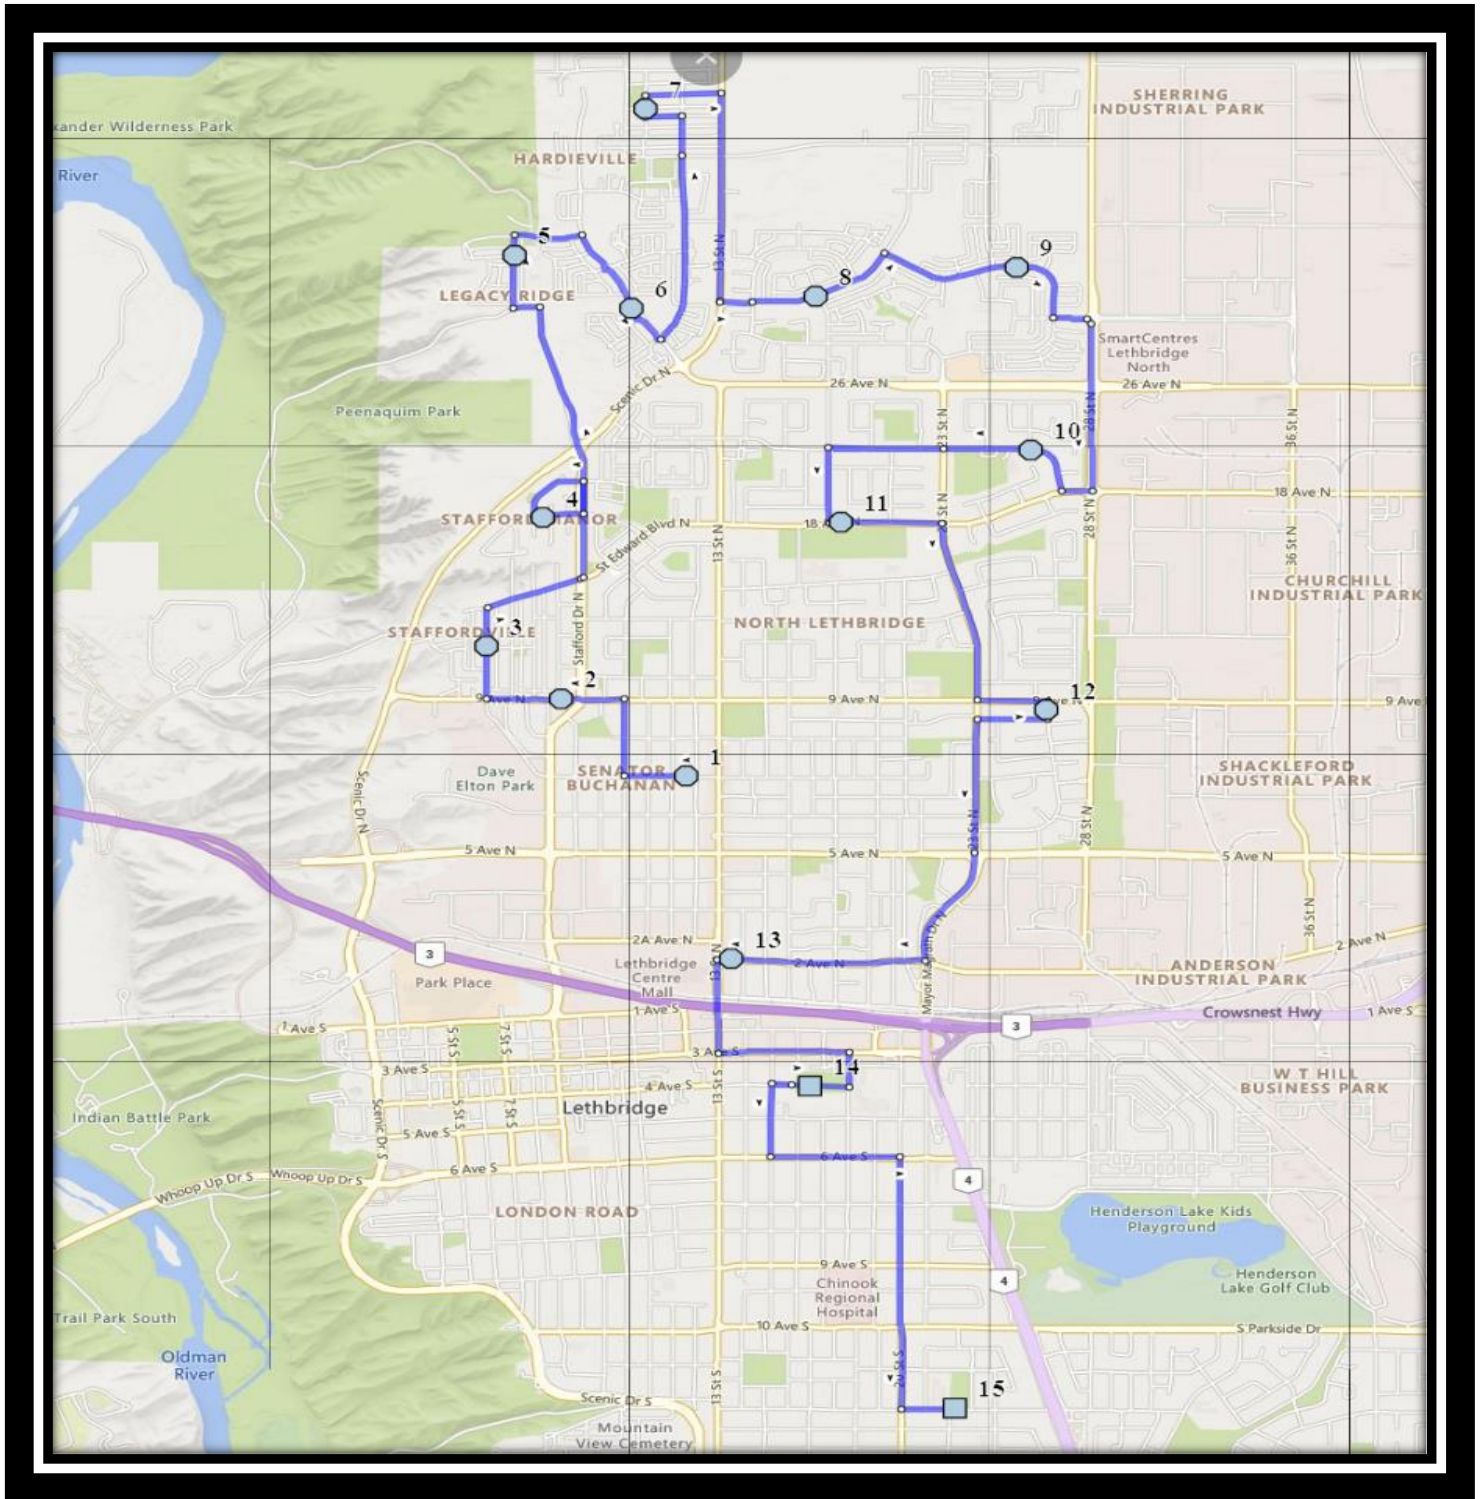

LCI North

REVISED: September 19, 2023

EFFECTIVE: September 27, 2023

PM Route same direction as AM

Lethbridge Collegiate Institute – 1701 5 Ave South – (403) 328-9606

Please arrive 10 minutes before scheduled pick up and drop off times. Times shown may vary due to weather & traffic conditions.