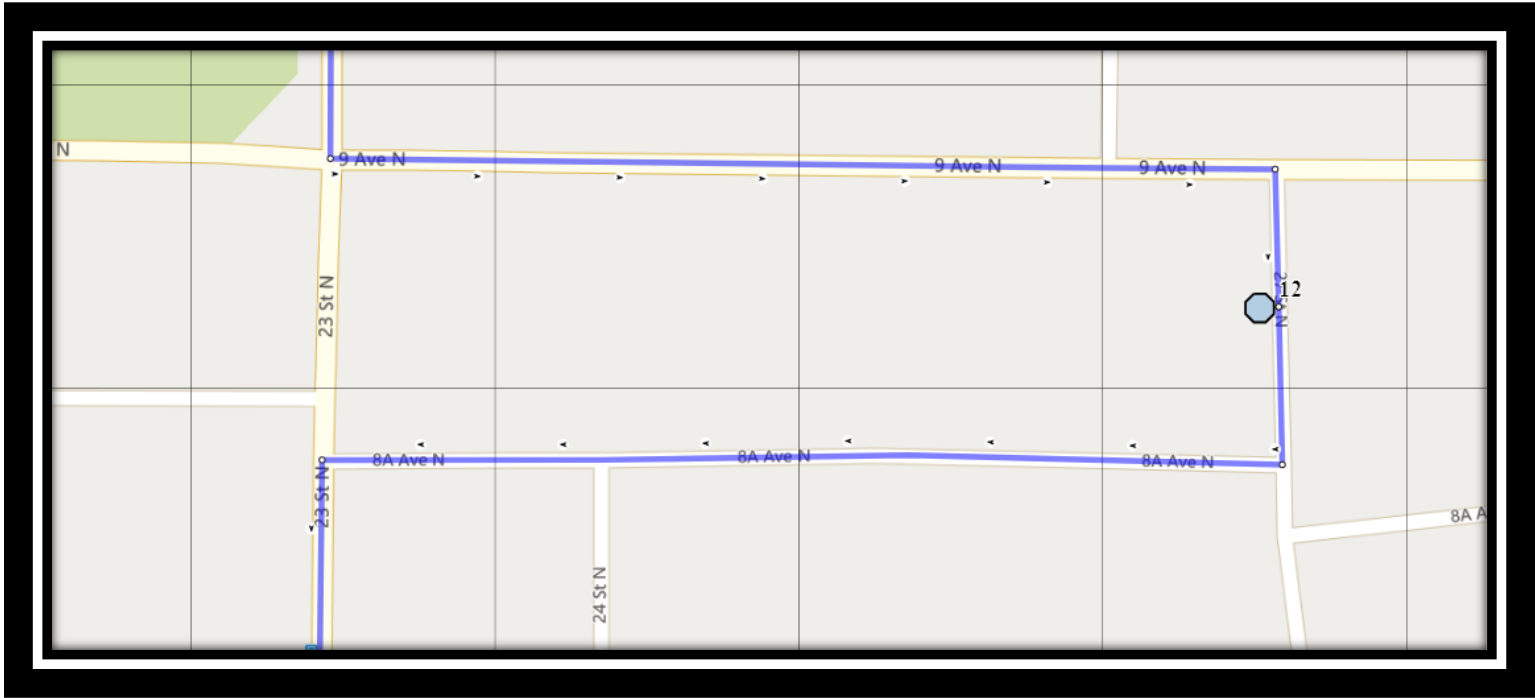

LCI North

REVISED: September 19, 2023

EFFECTIVE: September 27, 2023

Lethbridge Collegiate Institute – 1701 5 Ave South – (403) 328-9606

Please arrive 10 minutes before scheduled pick up and drop off times. Times shown may vary due to weather & traffic conditions.

Bus routes and maps are subject to change. For the most up-to-date version, visit www.southland.ca/lethbridge.