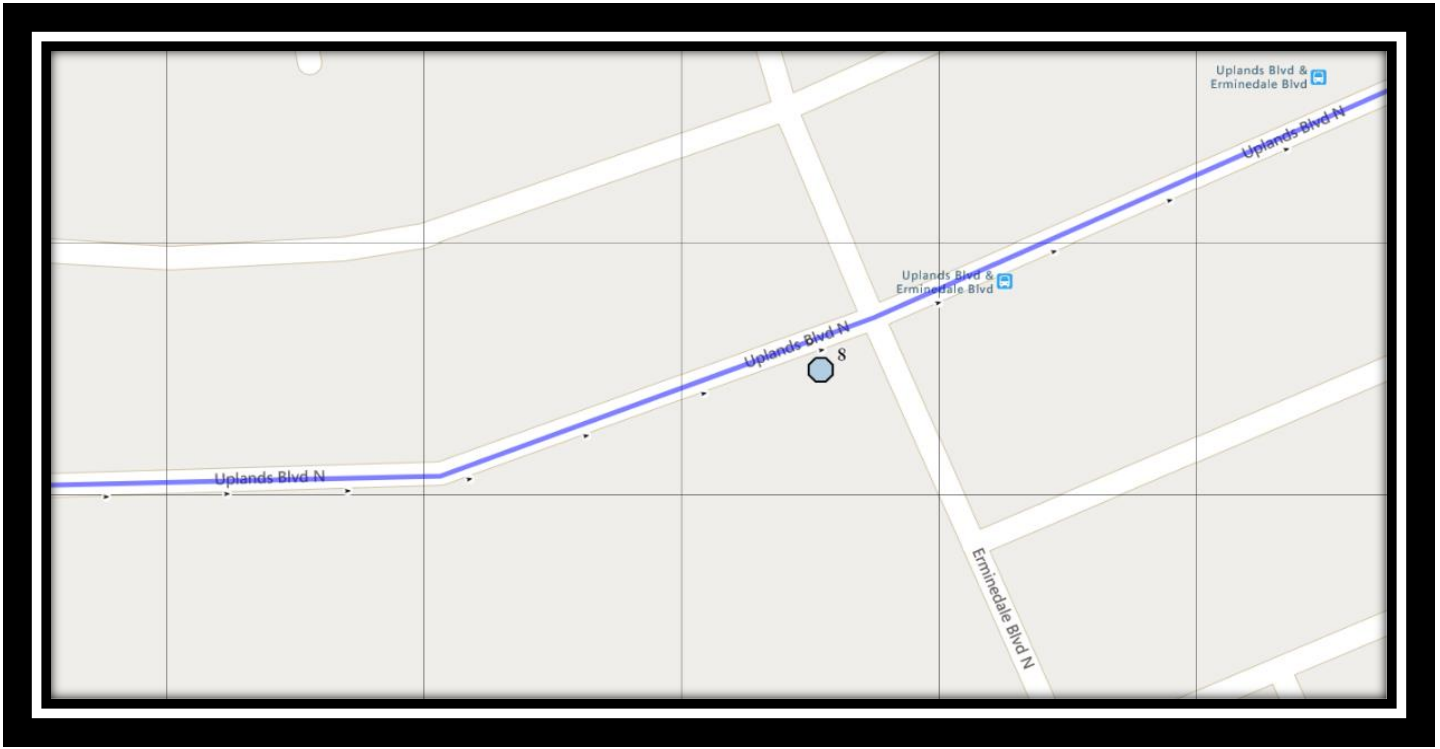

LCI North

REVISED: September 19, 2023

EFFECTIVE: September 27, 2023

Lethbridge Collegiate Institute – 1701 5 Ave South – (403) 328-9606

Please arrive 10 minutes before scheduled pick up and drop off times. Times shown may vary due to weather & traffic conditions.

Bus routes and maps are subject to change. For the most up-to-date version, visit www.southland.ca/lethbridge.