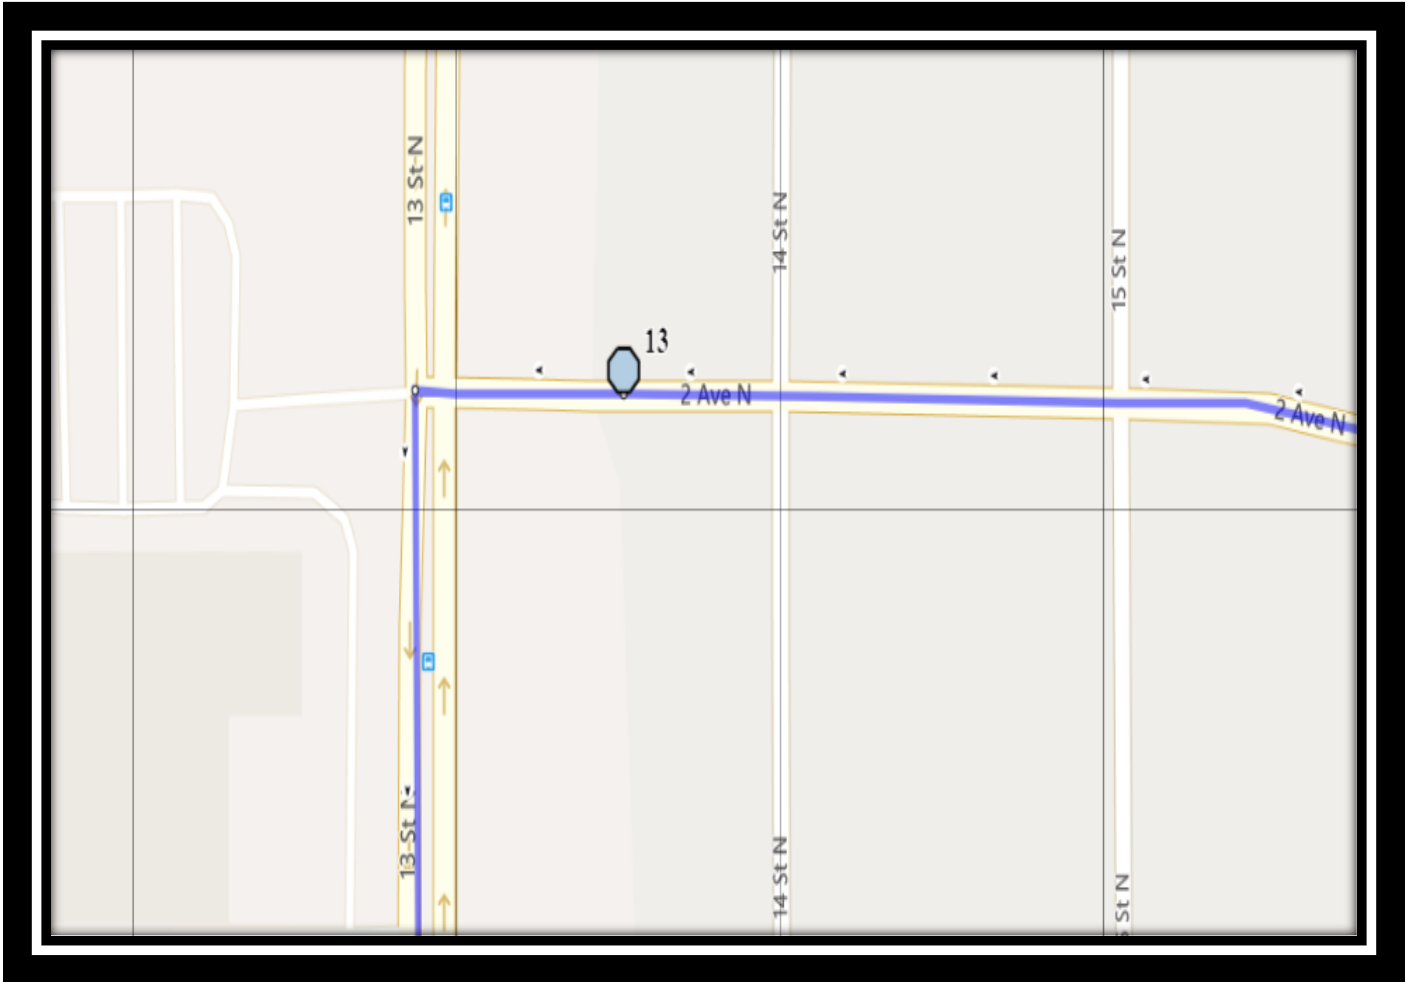

LCI North

REVISED: September 19, 2023

EFFECTIVE: September 27, 2023

Lethbridge Collegiate Institute – 1701 5 Ave South – (403) 328-9606

Please arrive 10 minutes before scheduled pick up and drop off times. Times shown may vary due to weather & traffic conditions.

Bus routes and maps are subject to change. For the most up-to-date version, visit www.southland.ca/lethbridge.