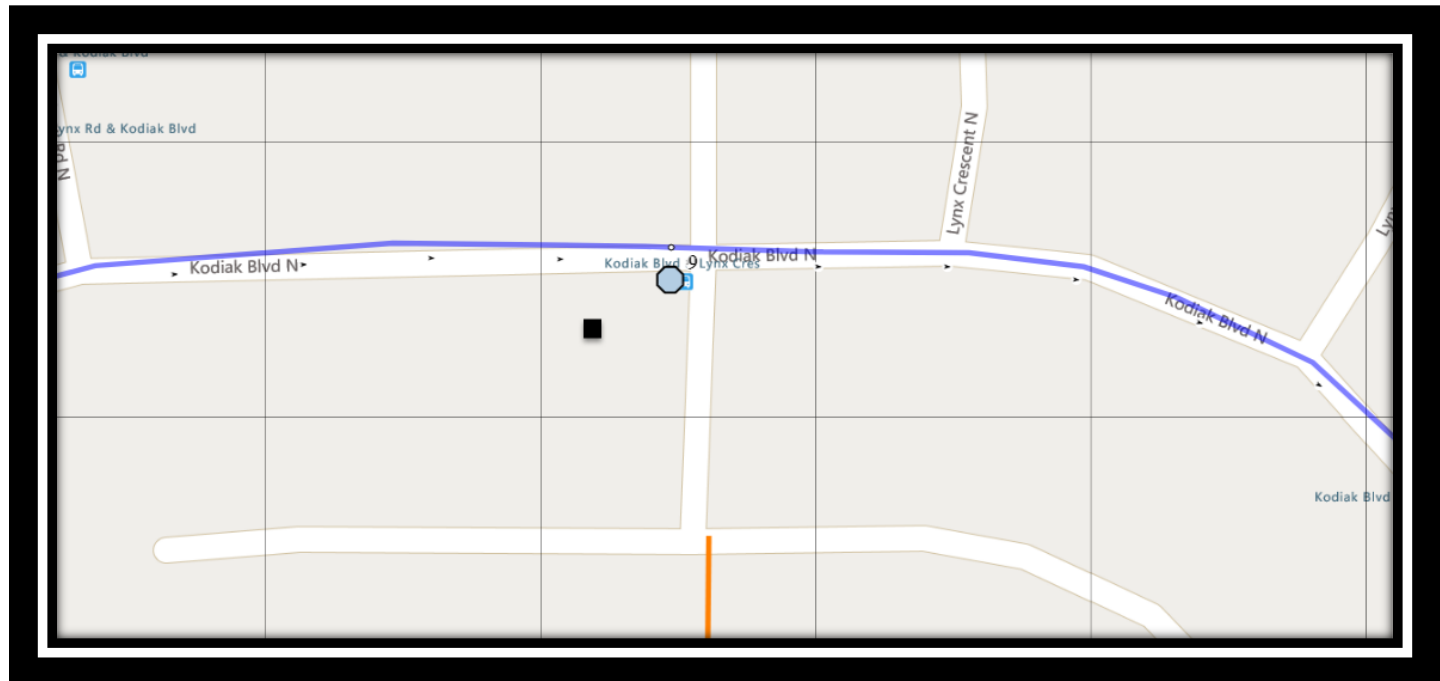

LCI North

REVISED: September 19, 2023

EFFECTIVE: September 27, 2023

Lethbridge Collegiate Institute – 1701 5 Ave South – (403) 328-9606

Please arrive 10 minutes before scheduled pick up and drop off times. Times shown may vary due to weather & traffic conditions.

Bus routes and maps are subject to change. For the most up-to-date version, visit www.southland.ca/lethbridge.