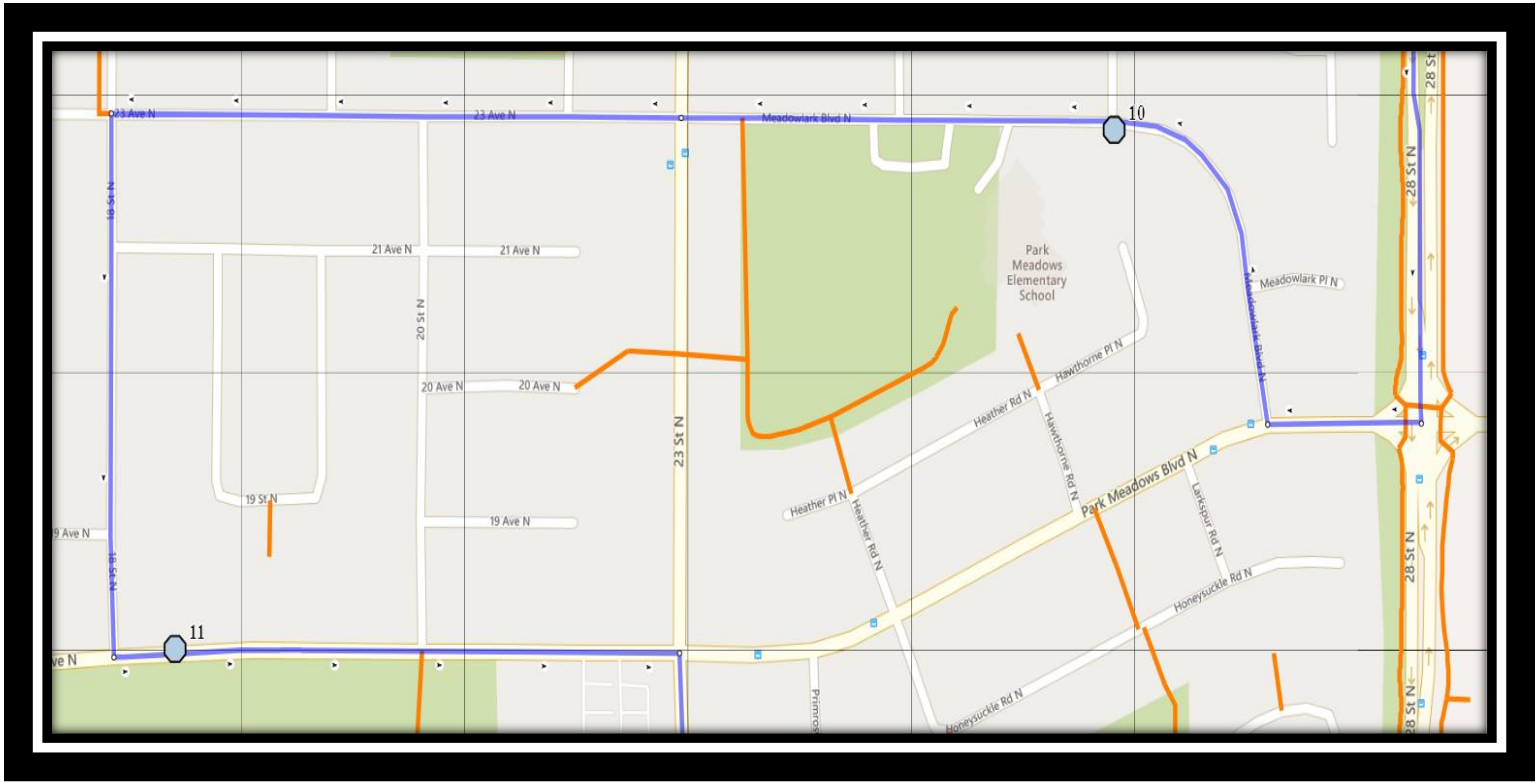

LCI North

REVISED: September 19, 2023

EFFECTIVE: September 27, 2023

Lethbridge Collegiate Institute – 1701 5 Ave South – (403) 328-9606

Please arrive 10 minutes before scheduled pick up and drop off times. Times shown may vary due to weather & traffic conditions.

Bus routes and maps are subject to change. For the most up-to-date version, visit www.southland.ca/lethbridge.