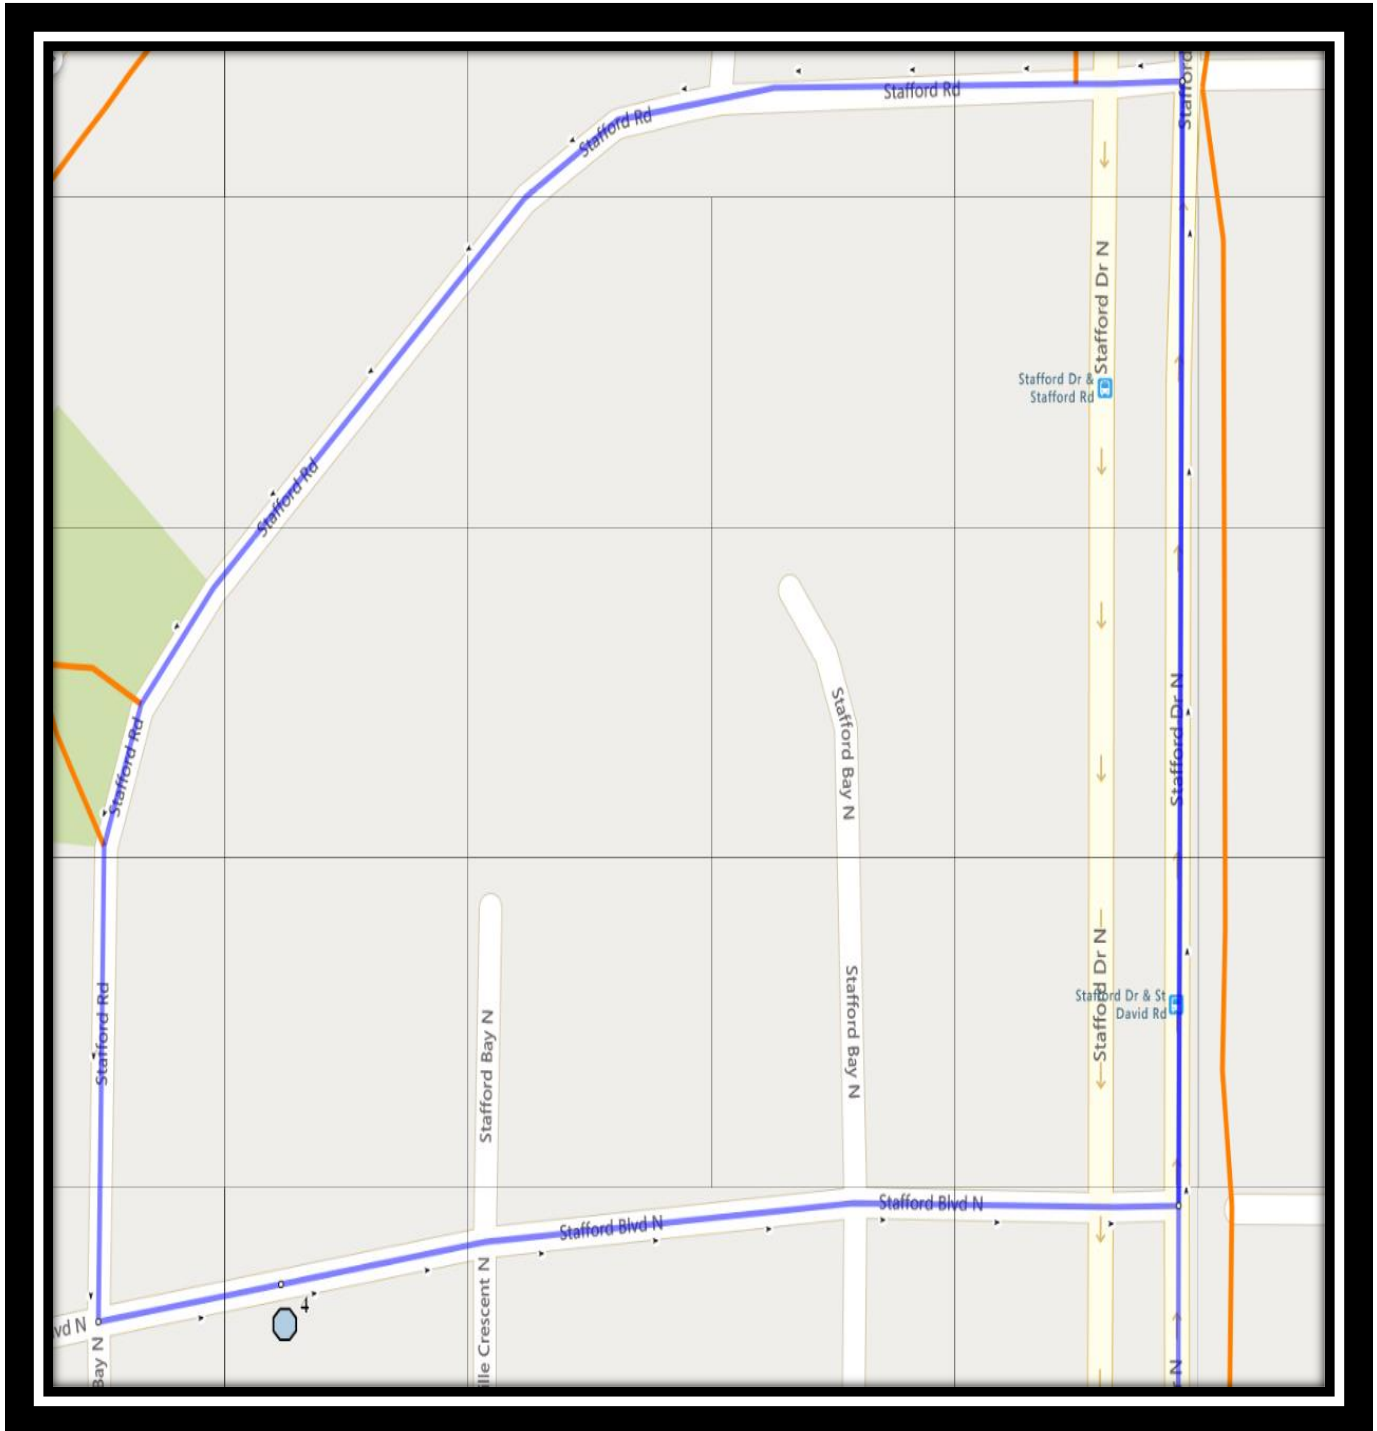

LCI North

REVISED: September 19, 2023

EFFECTIVE: September 27, 2023

Lethbridge Collegiate Institute – 1701 5 Ave South – (403) 328-9606

Please arrive 10 minutes before scheduled pick up and drop off times. Times shown may vary due to weather & traffic conditions.

Bus routes and maps are subject to change. For the most up-to-date version, visit www.southland.ca/lethbridge.