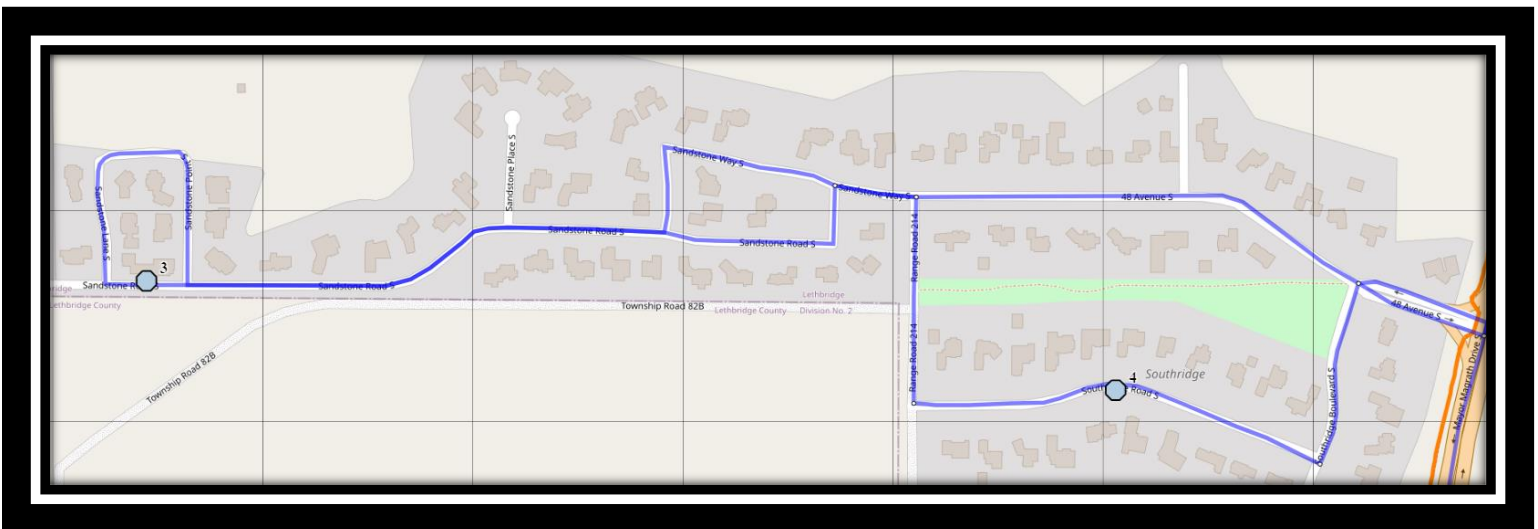

LCI S1

REVISED: September 29, 2023

EFFECTIVE: October 4, 2023

Lethbridge Collegiate Institute – 1701 5 Ave South – (403) 328-9606

Please arrive 10 minutes before scheduled pick up and drop off times. Times shown may vary due to weather & traffic conditions.

Bus routes and maps are subject to change. For the most up-to-date version, visit www.southland.ca/lethbridge.