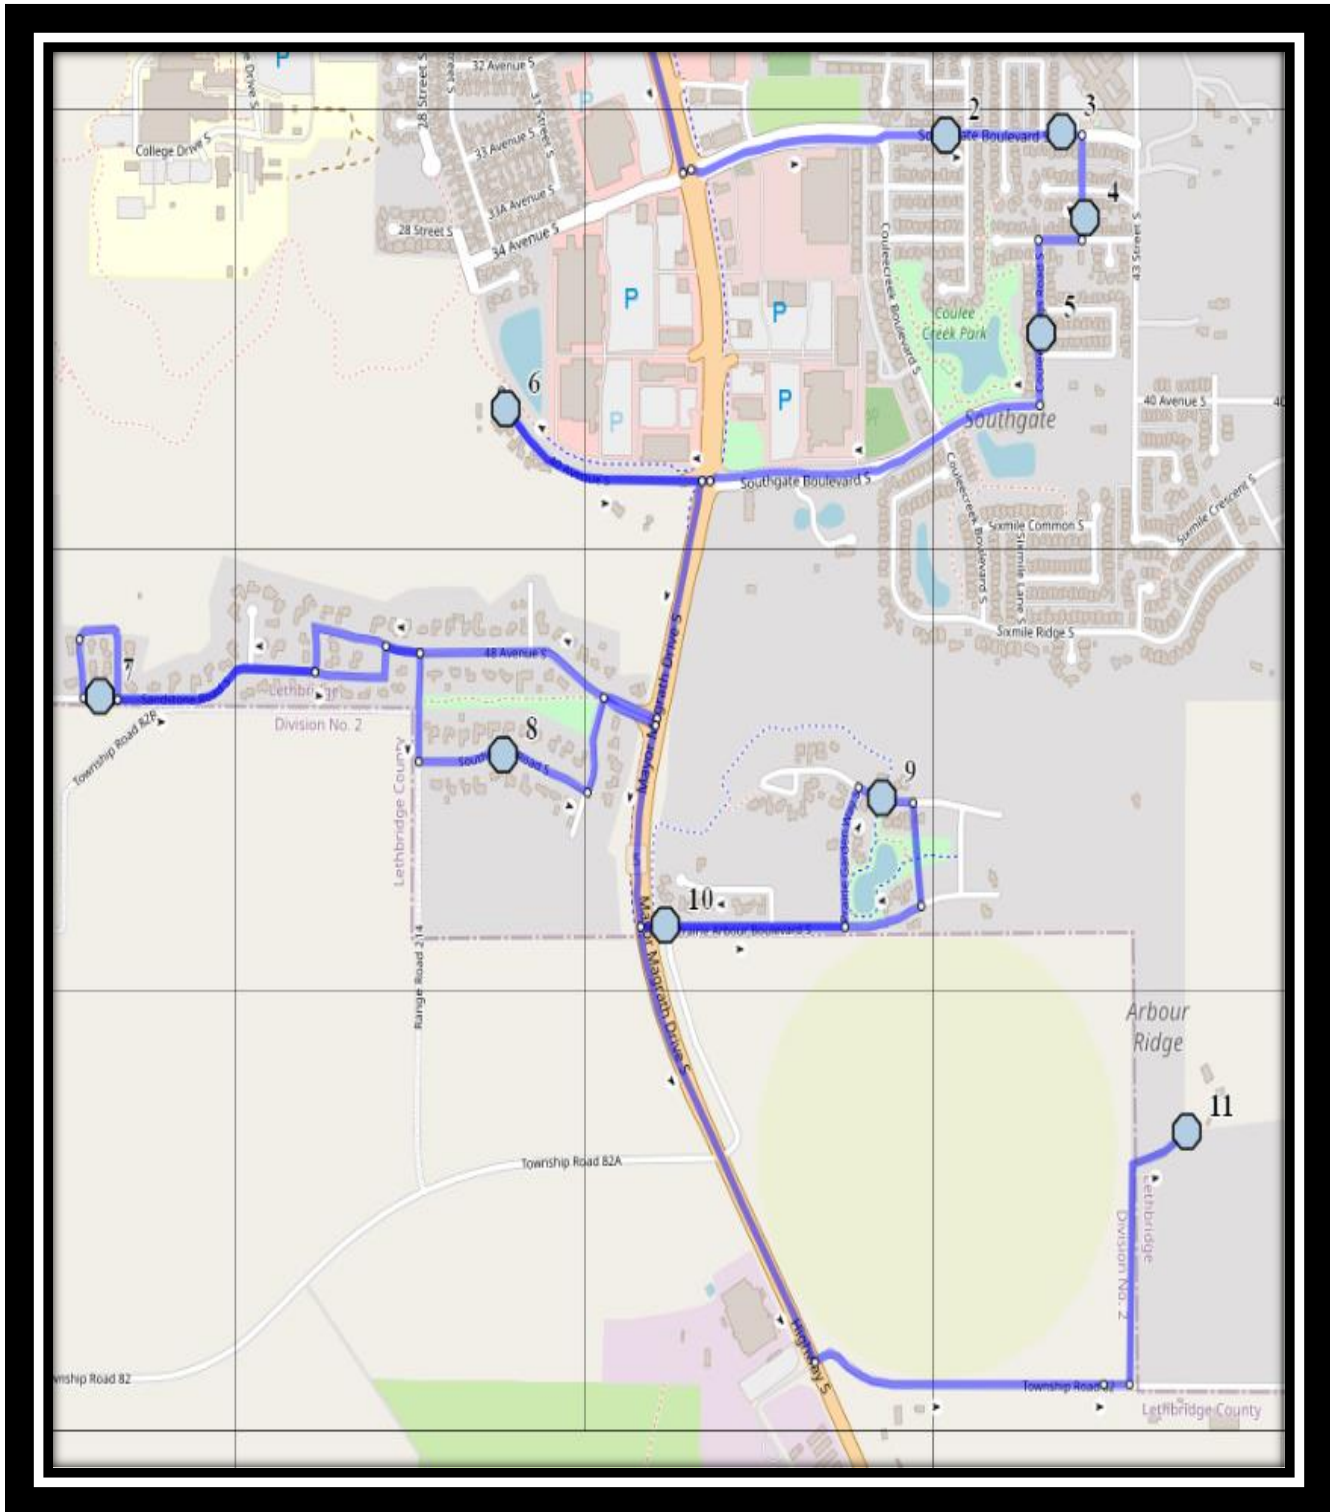

LCI S1

REVISED: September 29, 2023

EFFECTIVE: October 4, 2023

PM Route

Lethbridge Collegiate Institute – 1701 5 Ave South – (403) 328-9606

Please arrive 10 minutes before scheduled pick up and drop off times. Times shown may vary due to weather & traffic conditions.

Bus routes and maps are subject to change. For the most up-to-date version, visit www.southland.ca/lethbridge.