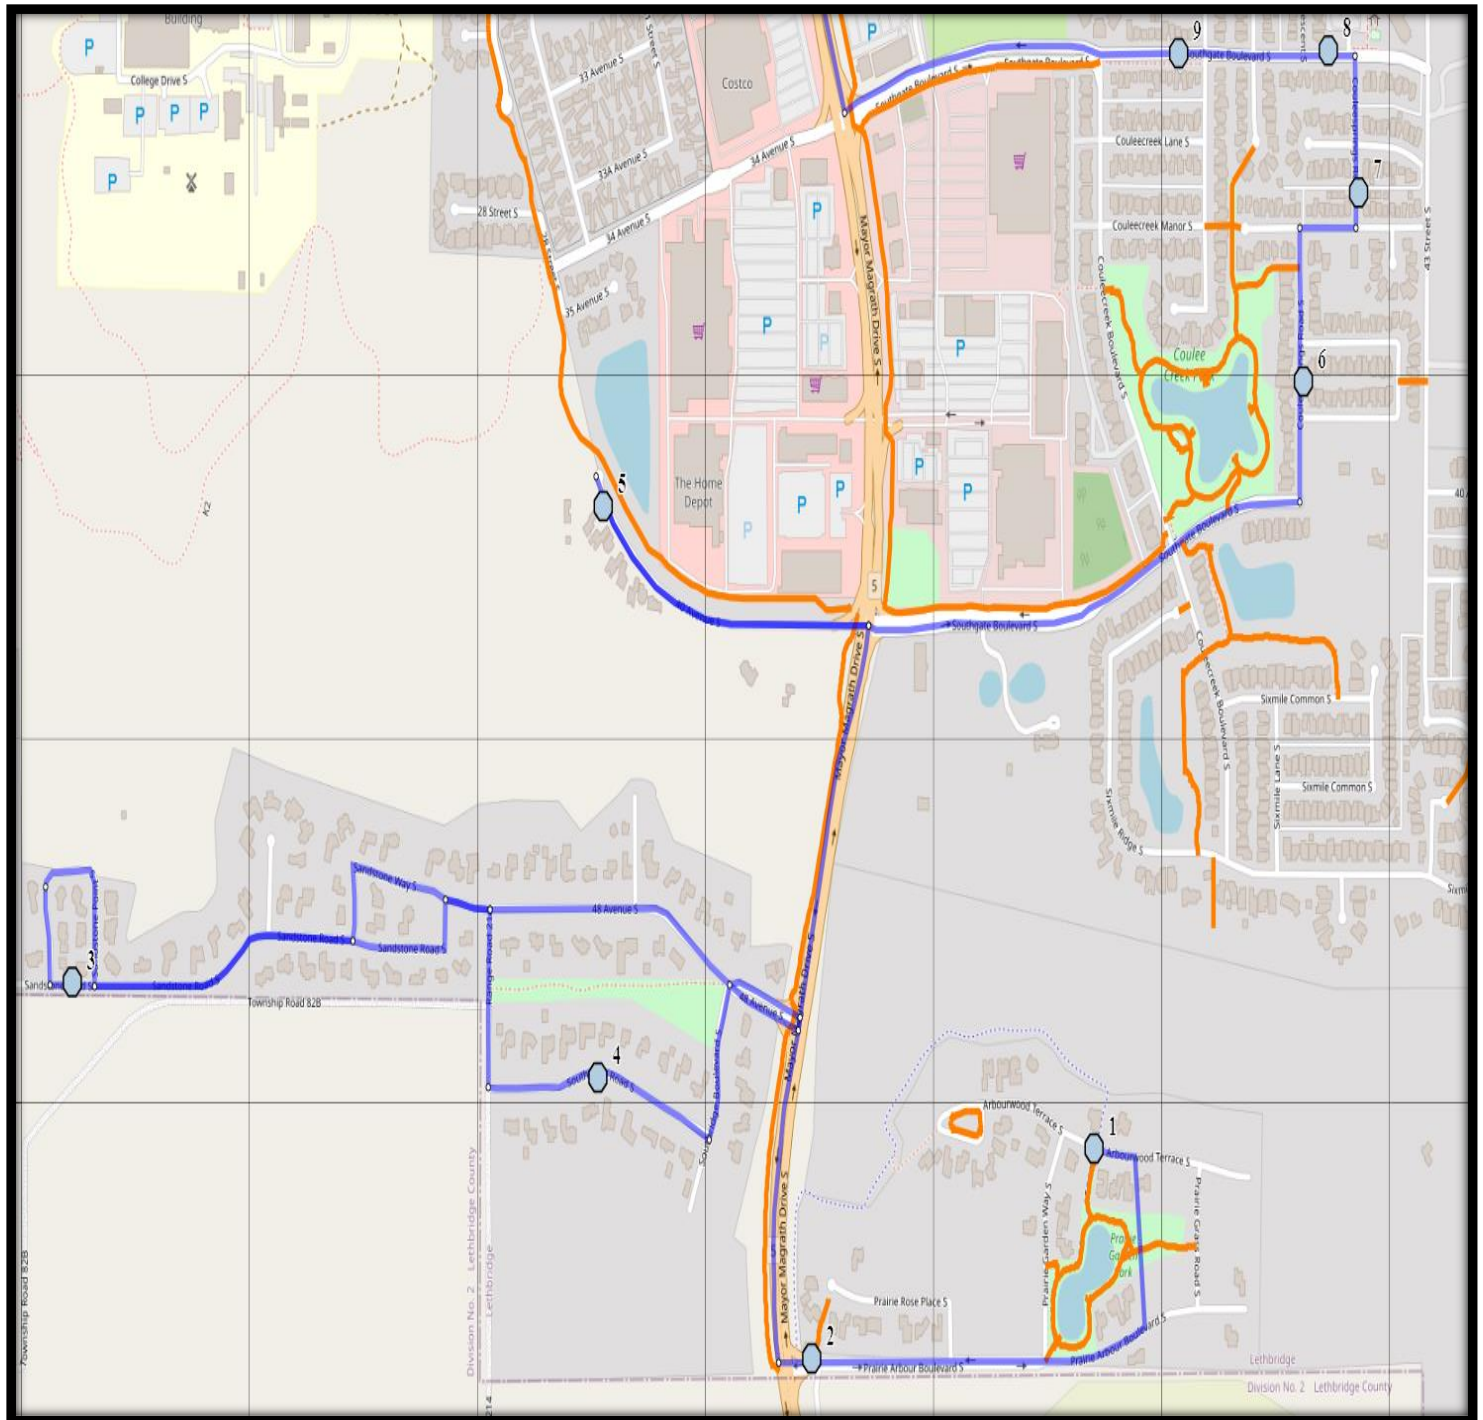

LCI S1

REVISED: September 29, 2023

EFFECTIVE: October 4, 2023

AM Route – PM Route additional stop

Lethbridge Collegiate Institute – 1701 5 Ave South – (403) 328-9606

Please arrive 10 minutes before scheduled pick up and drop off times. Times shown may vary due to weather & traffic conditions.

LCI S1

REVISED: September 29, 2023

EFFECTIVE: October 4, 2023

Monday – Friday

- #1 - 7:12 AM - Arbourwood Terrace South Eastbound - Walkway Entrance
- #2 - 7:13 AM - Praire Arbour Blvd South - east of HWY 5 at walkway entrance
- #3 - 7:15 AM - Sandstone Road South Eastbound
- #4 - 7:18 AM - Southridge Road S eastbound
- #5 - 7:22 AM - 40 Ave S, southbound after run around
- #6 - 7:25 AM - Couleesprings Road South - North of Couleesprings Cres at mailboxes
- #7 - 7:26 AM - Couleesprings Link South - north of Couleesprings Terr. before alley
- #8 - 7:27 AM - Southgate Blvd South Westbound - west edge of St Therese Villa
- #9 - 7:28 AM - Southgate Blvd South - west of Fairmont Rd at power boxes
- #10 - 7:40 AM - Lethbridge Collegiate Institute

#4 - 3:15 PM - Couleesprings Link South - north of Couleesprings Terr. before alley

#5 - 3:17 PM - Couleesprings Road South - North of Couleesprings Cres at mailboxes

#6 - 3:19 PM - 40 Ave S, southbound after run around

#7 - 3:23 PM - Sandstone Road South Eastbound

#8 - 3:29 PM - Southridge Road S eastbound

#9 - 3:33 PM - Arbourwood Terrace South Eastbound - Walkway Entrance

#10 - 3:36 PM - Praire Arbour Blvd South - east of HWY 5 at walkway entrance