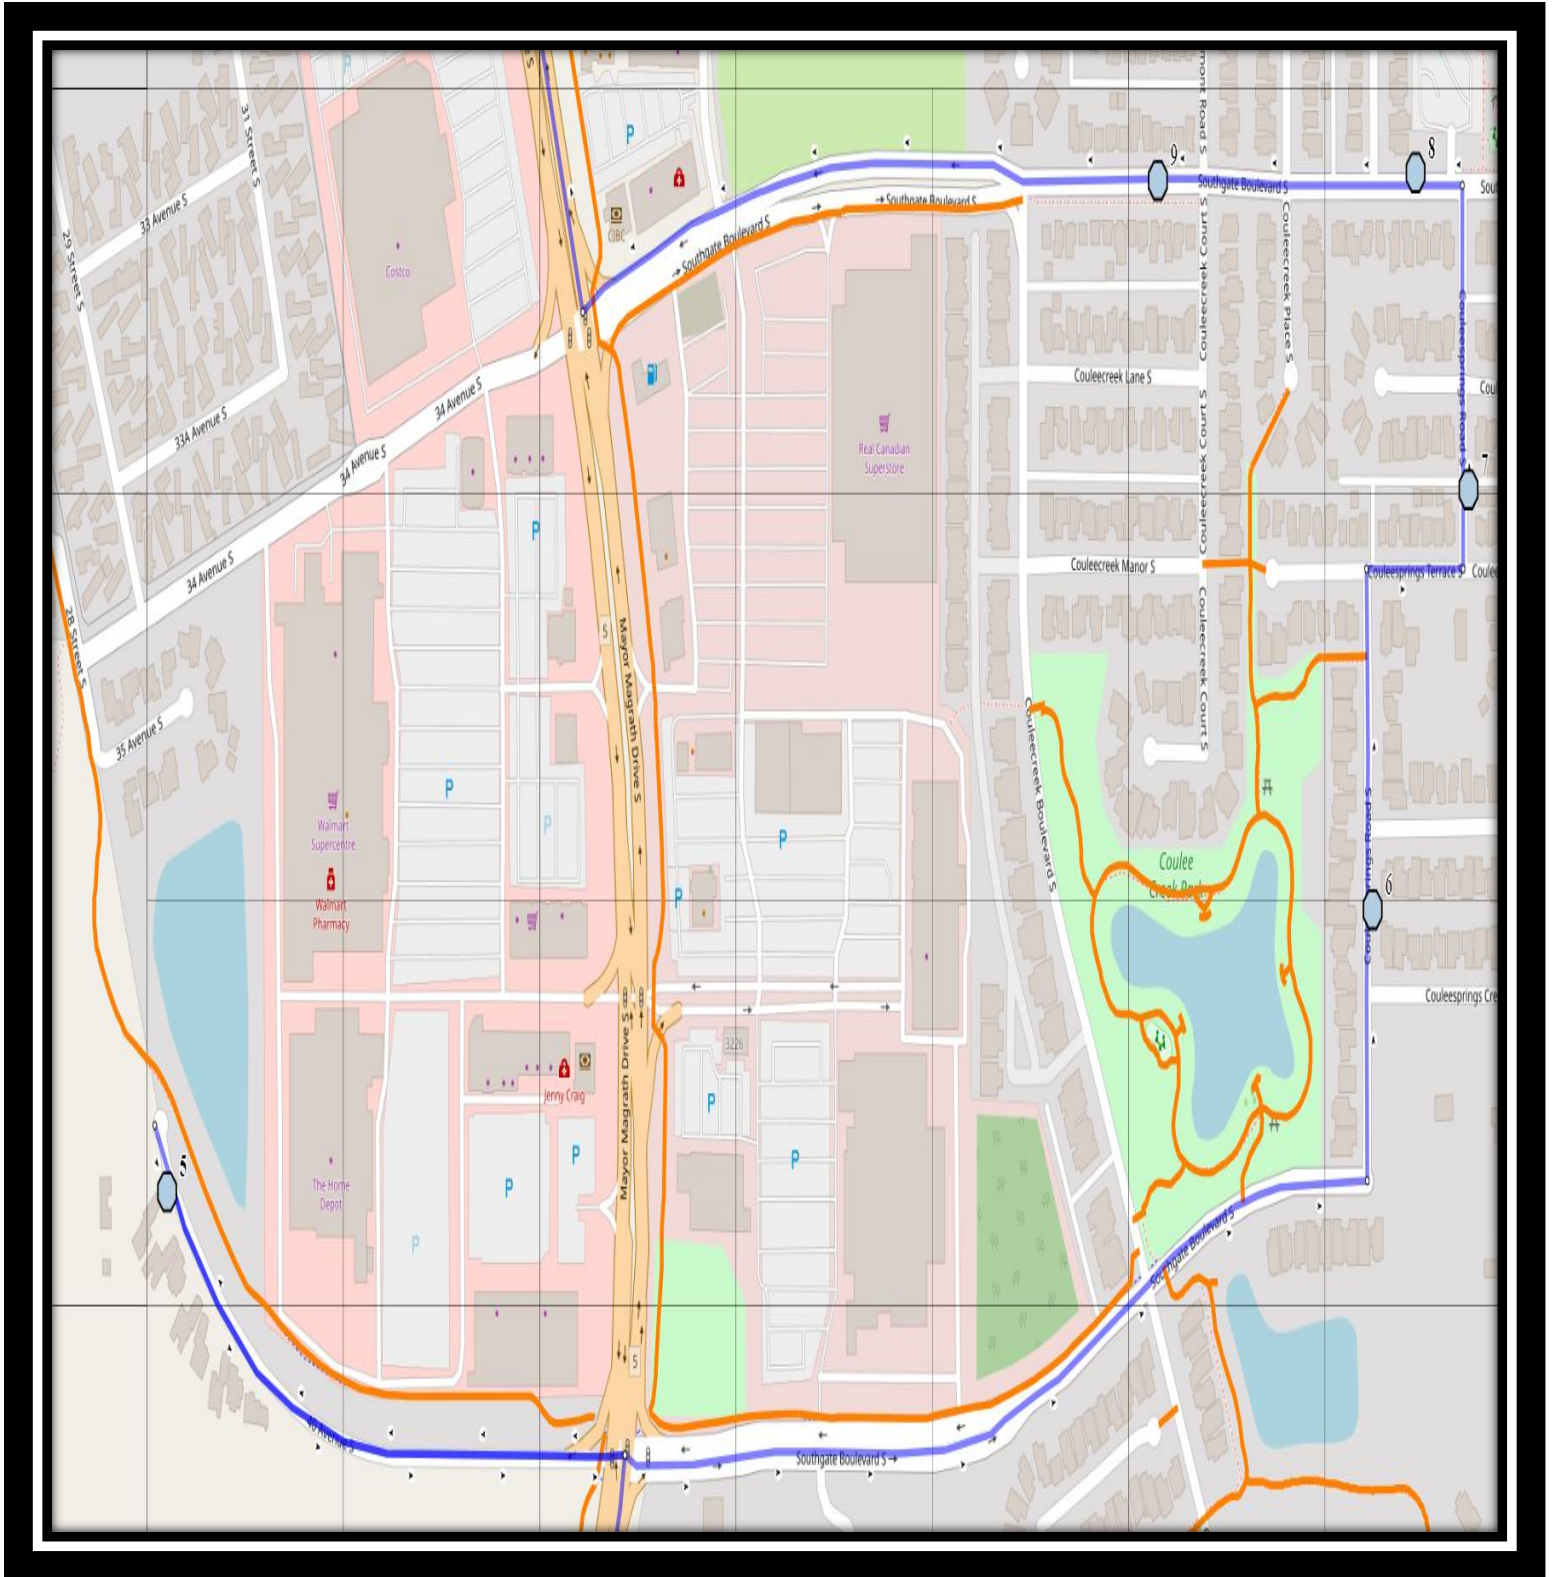

LCI S1

REVISED: September 29, 2023

EFFECTIVE: October 4, 2023

Lethbridge Collegiate Institute – 1701 5 Ave South – (403) 328-9606

Please arrive 10 minutes before scheduled pick up and drop off times. Times shown may vary due to weather & traffic conditions.

Bus routes and maps are subject to change. For the most up-to-date version, visit www.southland.ca/lethbridge.