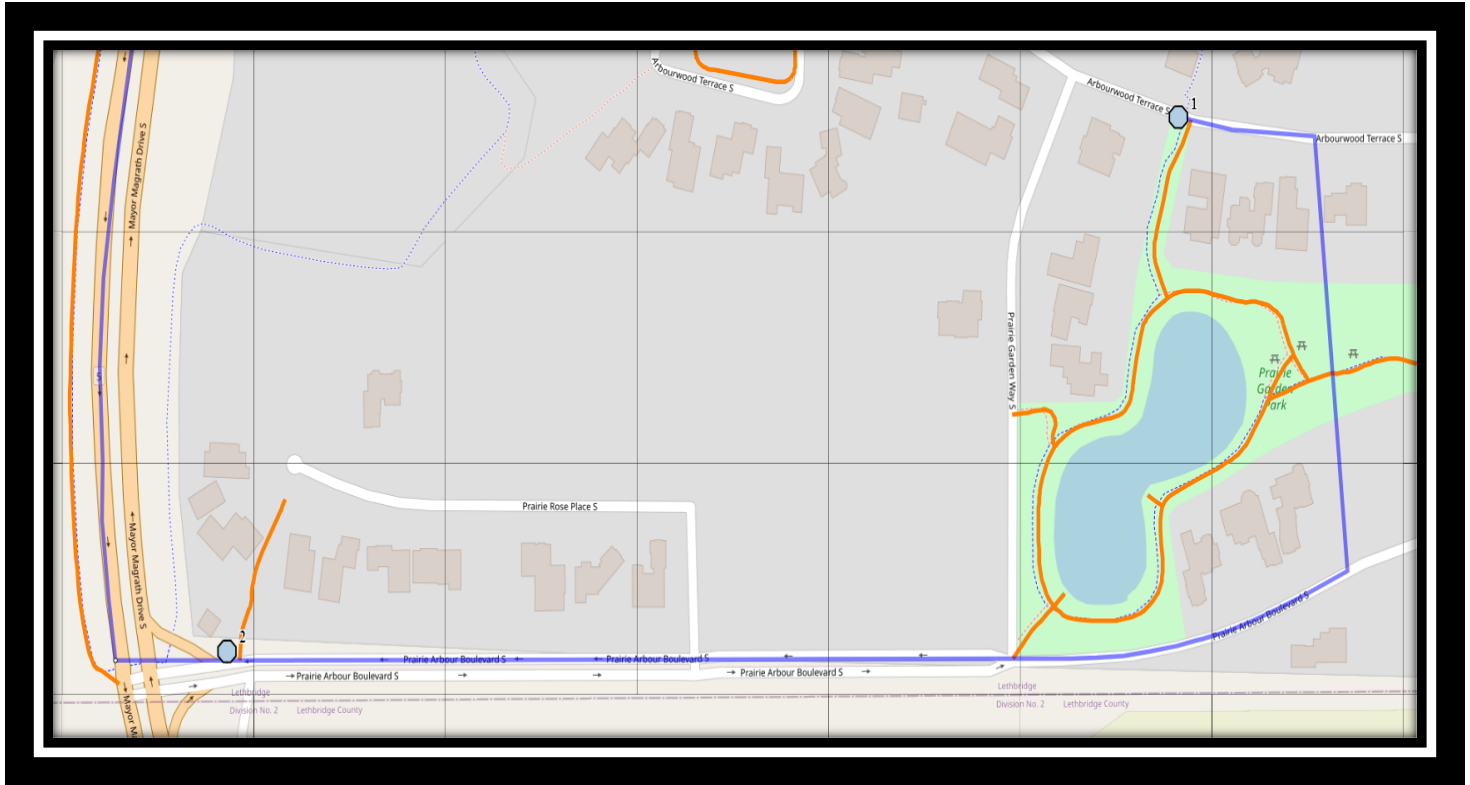

LCI S1

REVISED: September 29, 2023

EFFECTIVE: October 4, 2023

Lethbridge Collegiate Institute – 1701 5 Ave South – (403) 328-9606

Please arrive 10 minutes before scheduled pick up and drop off times. Times shown may vary due to weather & traffic conditions.

Bus routes and maps are subject to change. For the most up-to-date version, visit www.southland.ca/lethbridge.