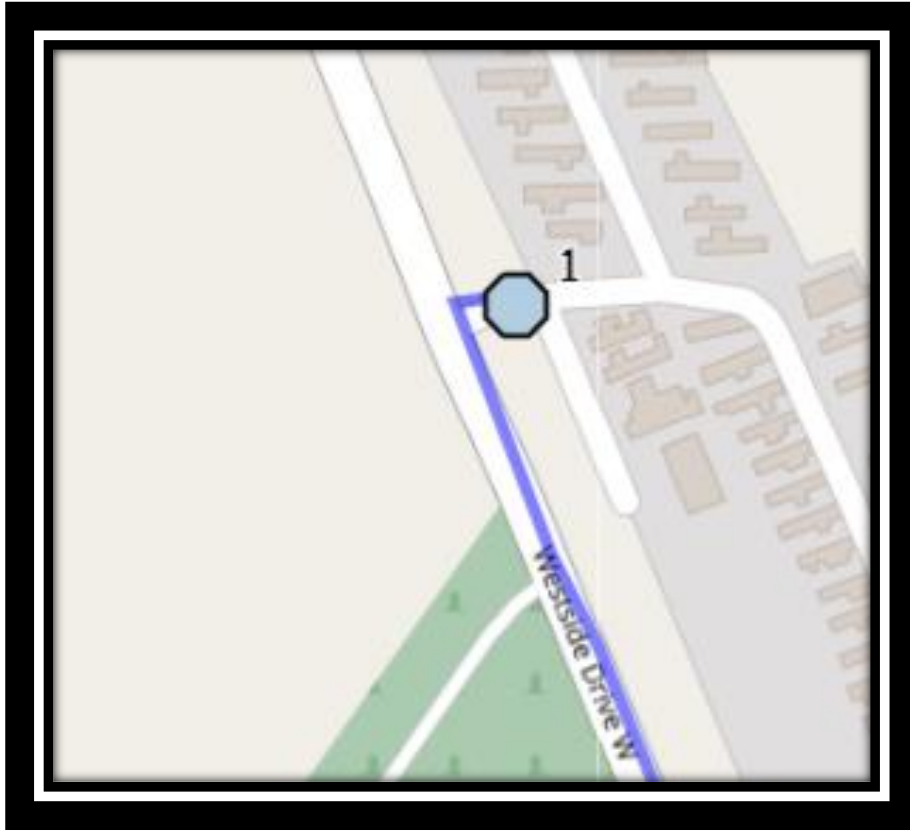

Mike Mountain Horse W2

REVISED: August 15, 2023

EFFECTIVE: September 5, 2023

Mike Mountain Horse – 155 Jerry Potts Blvd West – (403) 381-2211

Please arrive 10 minutes before scheduled pick up and drop off times. Times shown may vary due to weather & traffic conditions.

Bus routes and maps are subject to change. For the most up-to-date version, visit www.southland.ca/lethbridge.