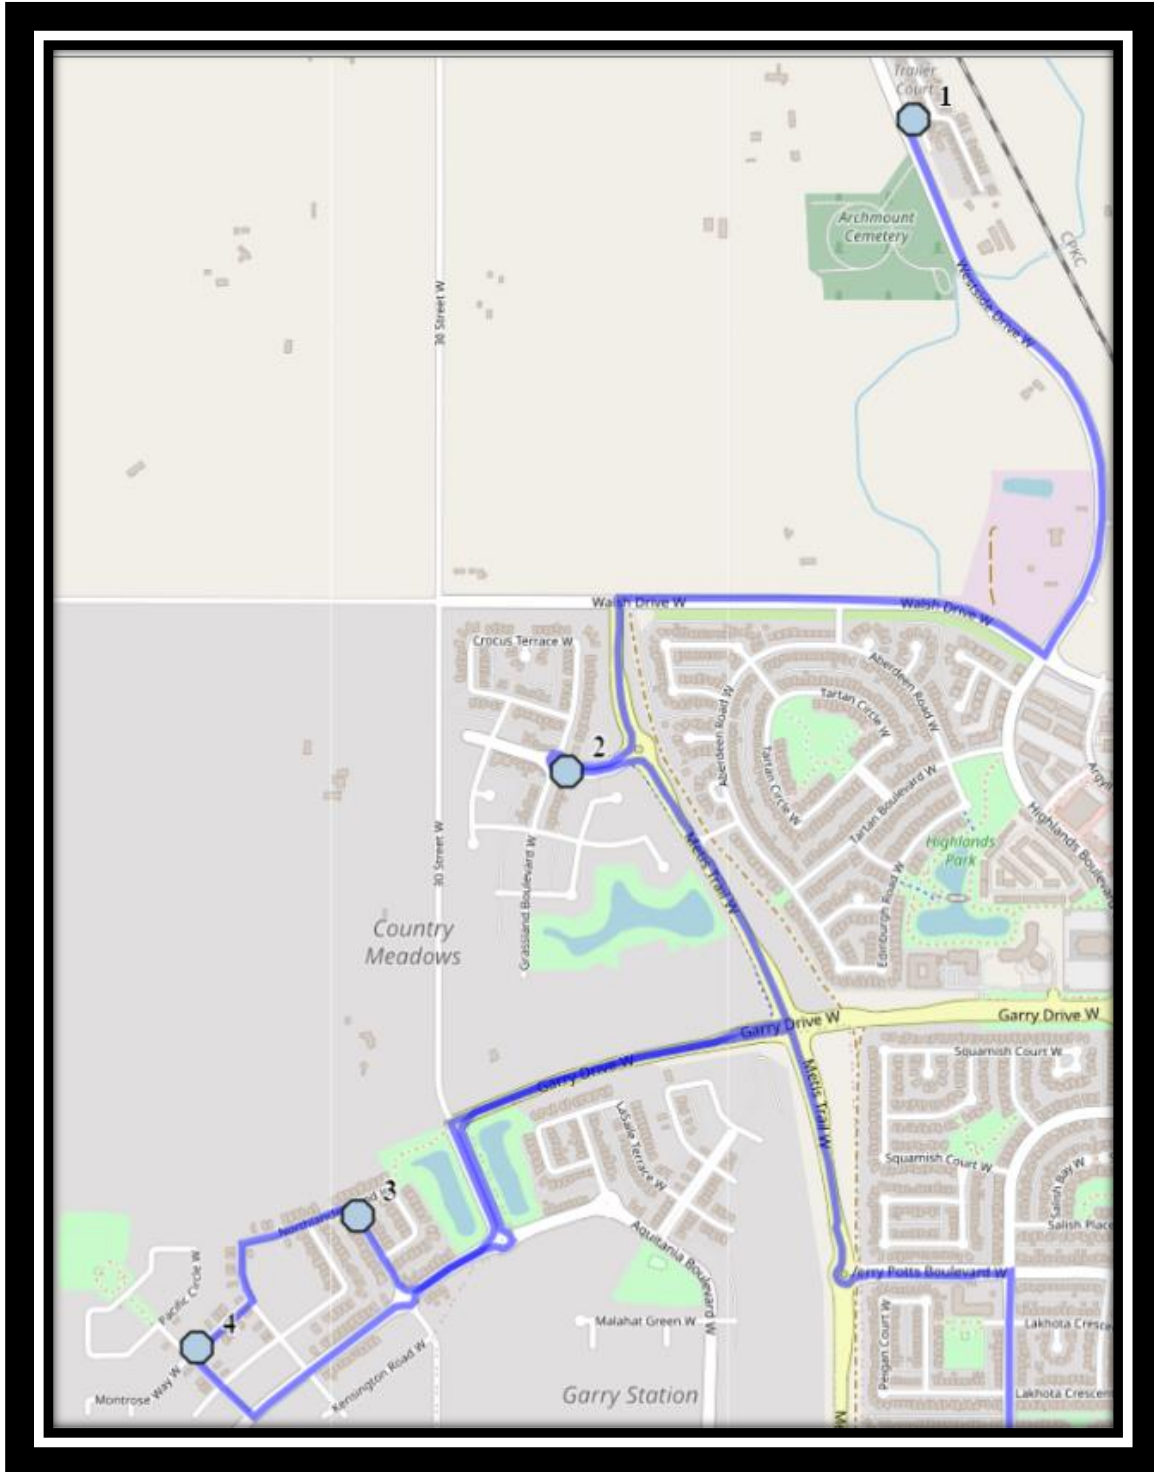

# Mike Mountain Horse W2

REVISED: August 15, 2023

EFFECTIVE: September 5, 2023

**PM Route Stop 3,4,2 & 1**

## Friday Early Out

- #1 - 11:37 AM - Mike Mountain Horse
- #2 - 11:49 AM - Northlander Road West - south of Northlander Bend at power boxes
- #3 - 11:51 AM - Northlander Lane West Westbound - east of Pacific at the corner
- #4 - 11:55 AM - Country Meadows Blvd West Eastbound - east of Crocus at lamp post
- #5 - 12:02 PM - Westside Drive W Westbound - Trailer Park Mailboxes (W)