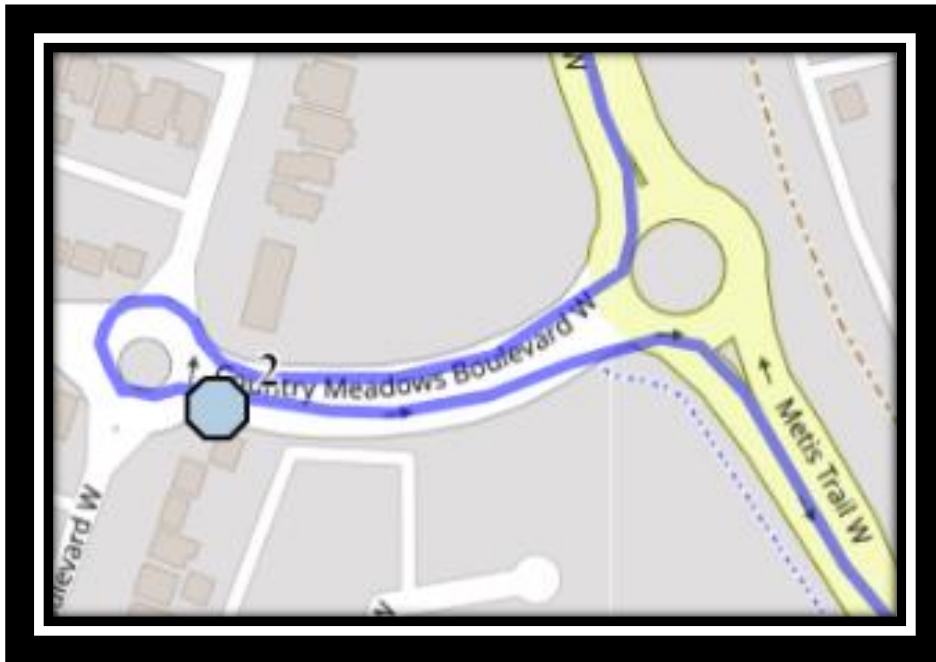

Mike Mountain Horse W2

REVISED: August 15, 2023

EFFECTIVE: September 5, 2023

Mike Mountain Horse – 155 Jerry Potts Blvd West – (403) 381-2211

Please arrive 10 minutes before scheduled pick up and drop off times. Times shown may vary due to weather & traffic conditions.

Bus routes and maps are subject to change. For the most up-to-date version, visit www.southland.ca/lethbridge.